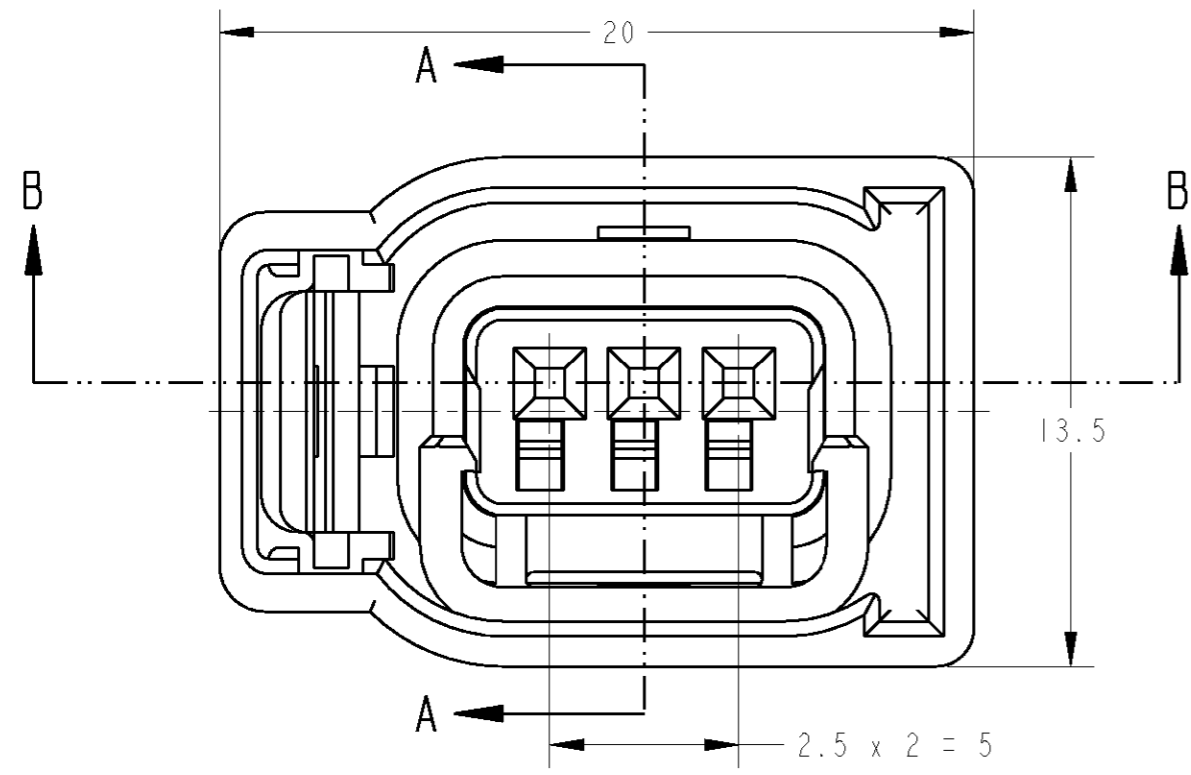

- 1. 相手ハウジングと支障なく嵌合できること。
嵌合相手型番 ; 1318540
- 2. 適用端子型番 ; 1318329

- 1. MATING WITH CAP HOUSING SMOOTHLY.
CAP HOUSING PART NUMBER ; 1318540
- 2. APPLICABLE CONTACT PART NUMBER ; 1318329

BLACK	1318670-2
COLOR	PART NUMBER

<small>THIS DRAWING IS A CONTROLLED DOCUMENT FOR AMP INCORPORATED. IT IS SUBJECT TO CHANGE AND THE CONTROLLING ENGINEERING ORGANIZATION SHOULD BE CONTACTED FOR THE LATEST REVISION.</small>		DWN K.SHIGA 21NOV00 CHK Y.FUJIWARA 21NOV00 APVD K.ASAI 21NOV00	AMP Tyco Electronics AMP K.K. Kawasaki, Japan
DIMENSIONS: 単位: 概 mm	TOLERANCES UNLESS OTHERWISE SPECIFIED: 一般公差 = ± 0.5 0-PLC ± 1-PLC ±0.1 2-PLC ±0.01 3-PLC ±0.001 4-PLC ±0.000J ANGLES ±3	PRODUCT SPEC 製品規格 108-5691	NAME 名称 025 SEALED T.P.S CONNECTOR PLUG HOUSING ASSEMBLY 3POSITION
MATERIAL 材料 PBT	FINISH 仕上 -	APPLICATION SPEC 取付適用規格 114-5278	SIZE A3
WEIGHT 4.2g		CAGE CODE 番号 00779	DRAWING NO C-1318670
CUSTOMER DRAWING		SCALE 尺度 5:1	SHEET OF 1
		REV 0	