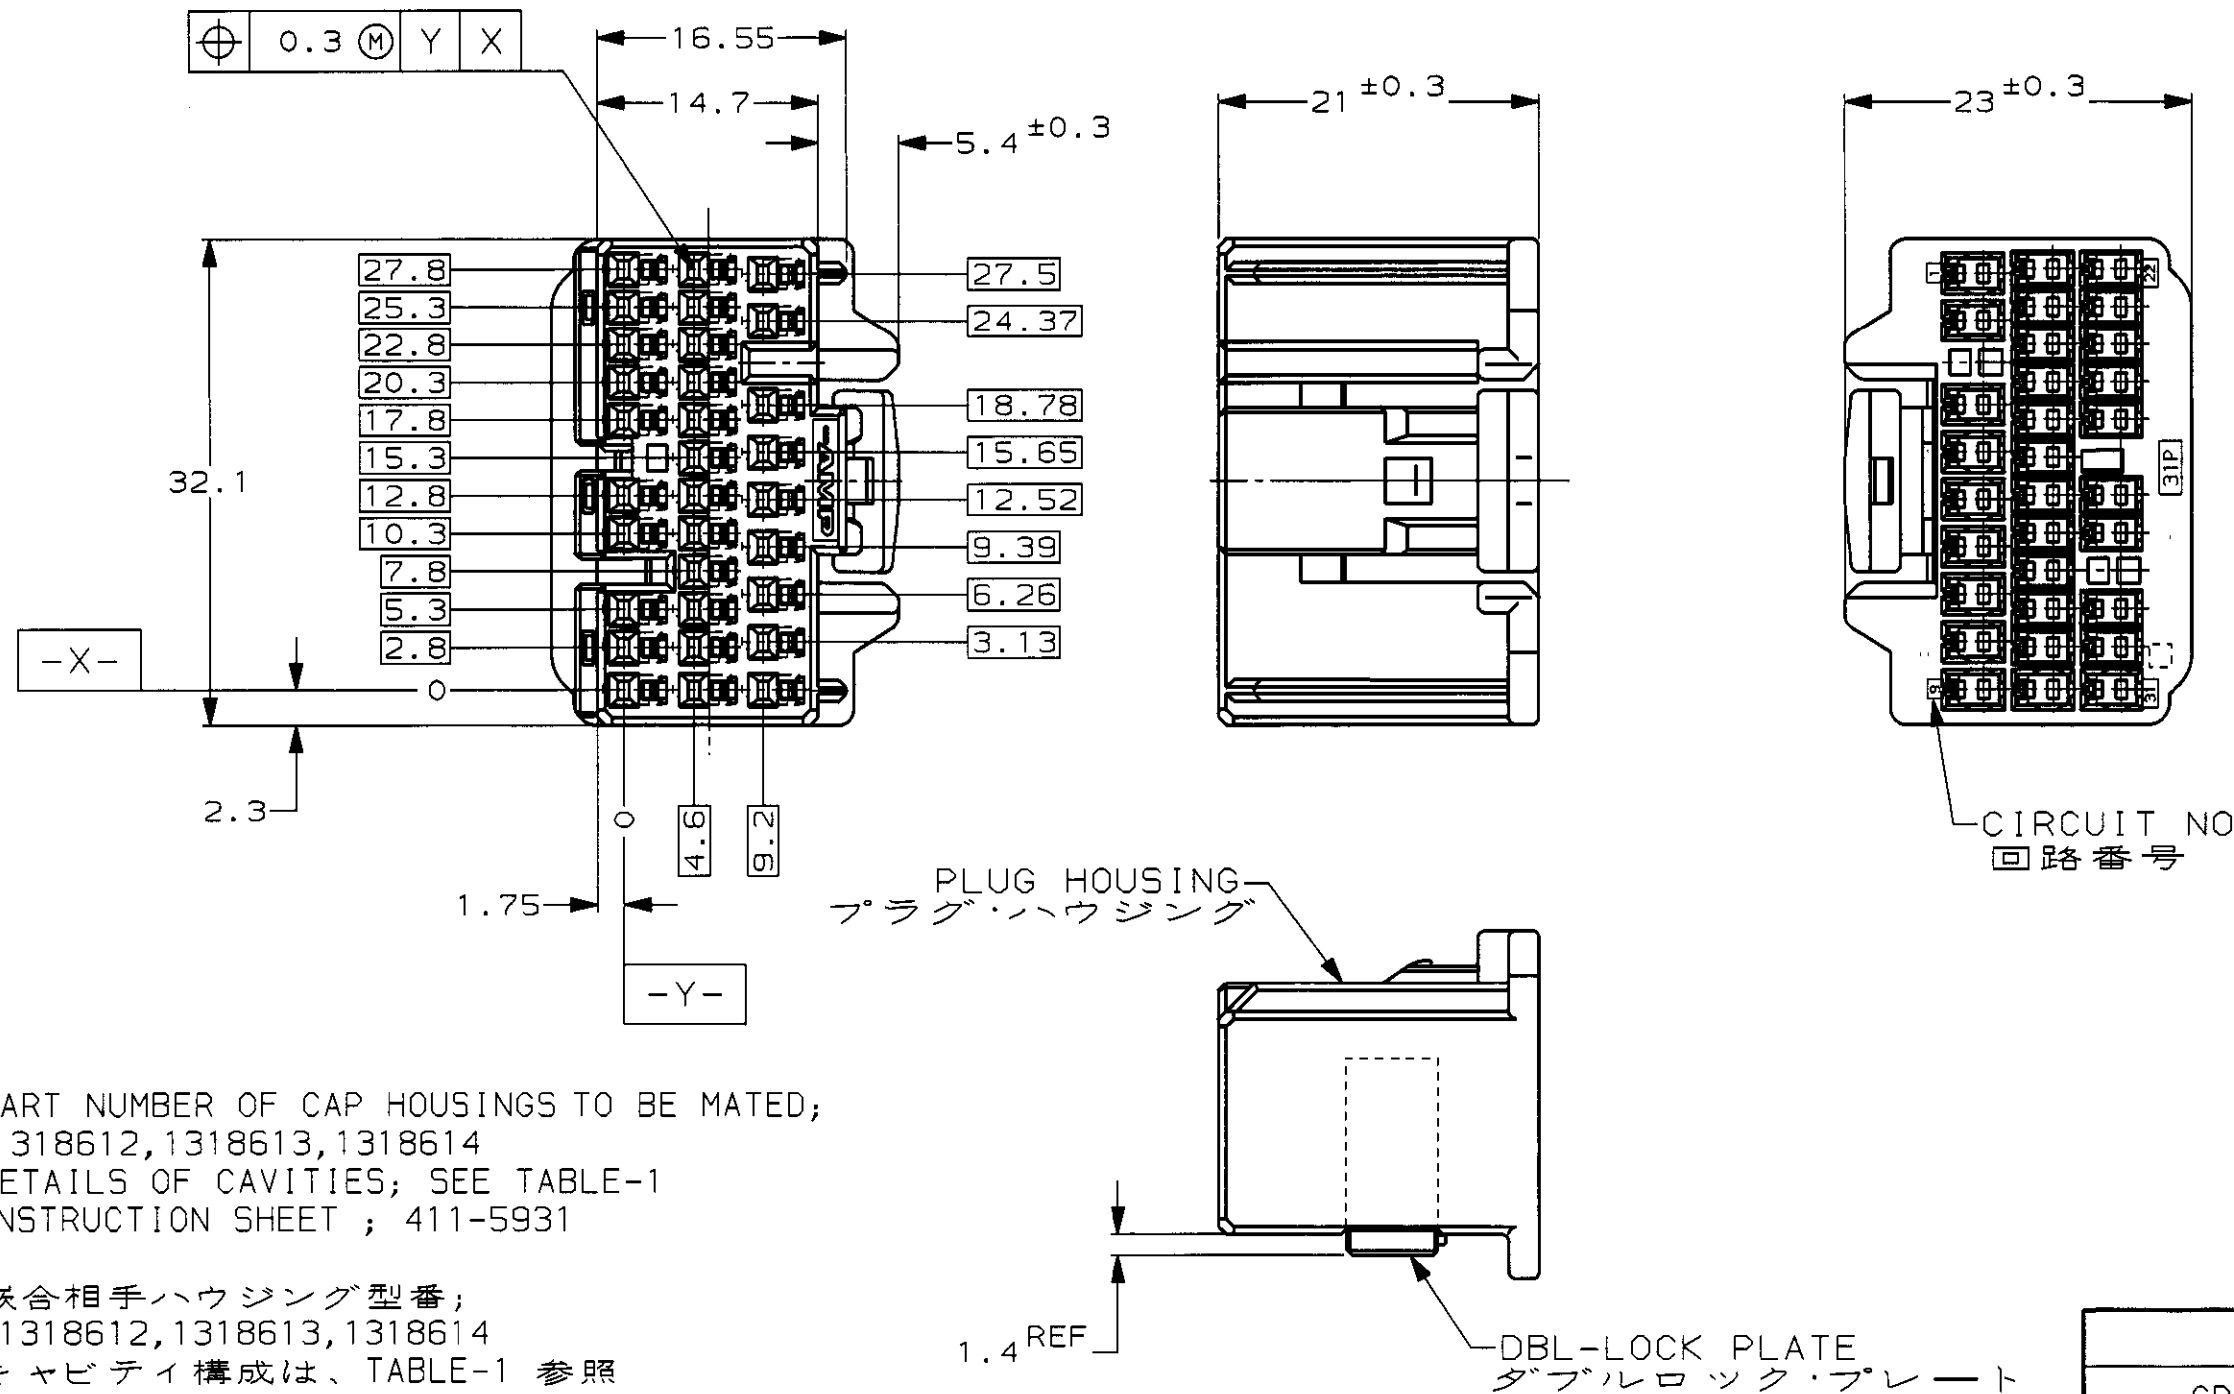

LOC	DIST	REVISIONS						
		P	LTR	DESCRIPTION	ECN	DATE	DWN	APVD
J	-	0		DRAWN	FJ00-1684-99	30SEP99	YF	KO

- PART NUMBER OF CAP HOUSINGS TO BE MATED;
1318612, 1318613, 1318614
 - DETAILS OF CAVITIES; SEE TABLE-1
 - INSTRUCTION SHEET ; 411-5931
- 嵌合相手ハウジング型番;
1318612, 1318613, 1318614
 - キャビティ構成は、TABLE-1 参照
 - 取扱説明書 411-5931

TABLE-1

CAVITY キャビティ	POS. 極数	CIRCUIT NO 回路番号	APPLIED CONTACT P/N 適用端子型番	APPLICABLE WIRE RANGE 適用電線	
S	20	10-20 22-30	CAVITY		
			S, M	316836	CAVUS 0.3~0.85mm ² AVSS/CAVS 0.3~0.5mm ²
M	11	1-9 21 31	S, M	1123653	CAVUS 0.85mm ² CAVS/AVSS 0.85mm ²
			M	316838	CAVUS 1.25mm ² AVSS/CAVS 0.85~1.25mm ² AVS 0.5mm ²

THIS DRAWING IS A CONTROLLED DOCUMENT FOR AMP INCORPORATED. IT IS SUBJECT TO CHANGE AND THE CONTROLLING ENGINEERING ORGANIZATION SHOULD BE CONTACTED FOR THE LATEST REVISION.

DIMENSIONS:
単位: 概 mm

TOLERANCES UNLESS OTHERWISE SPECIFIED