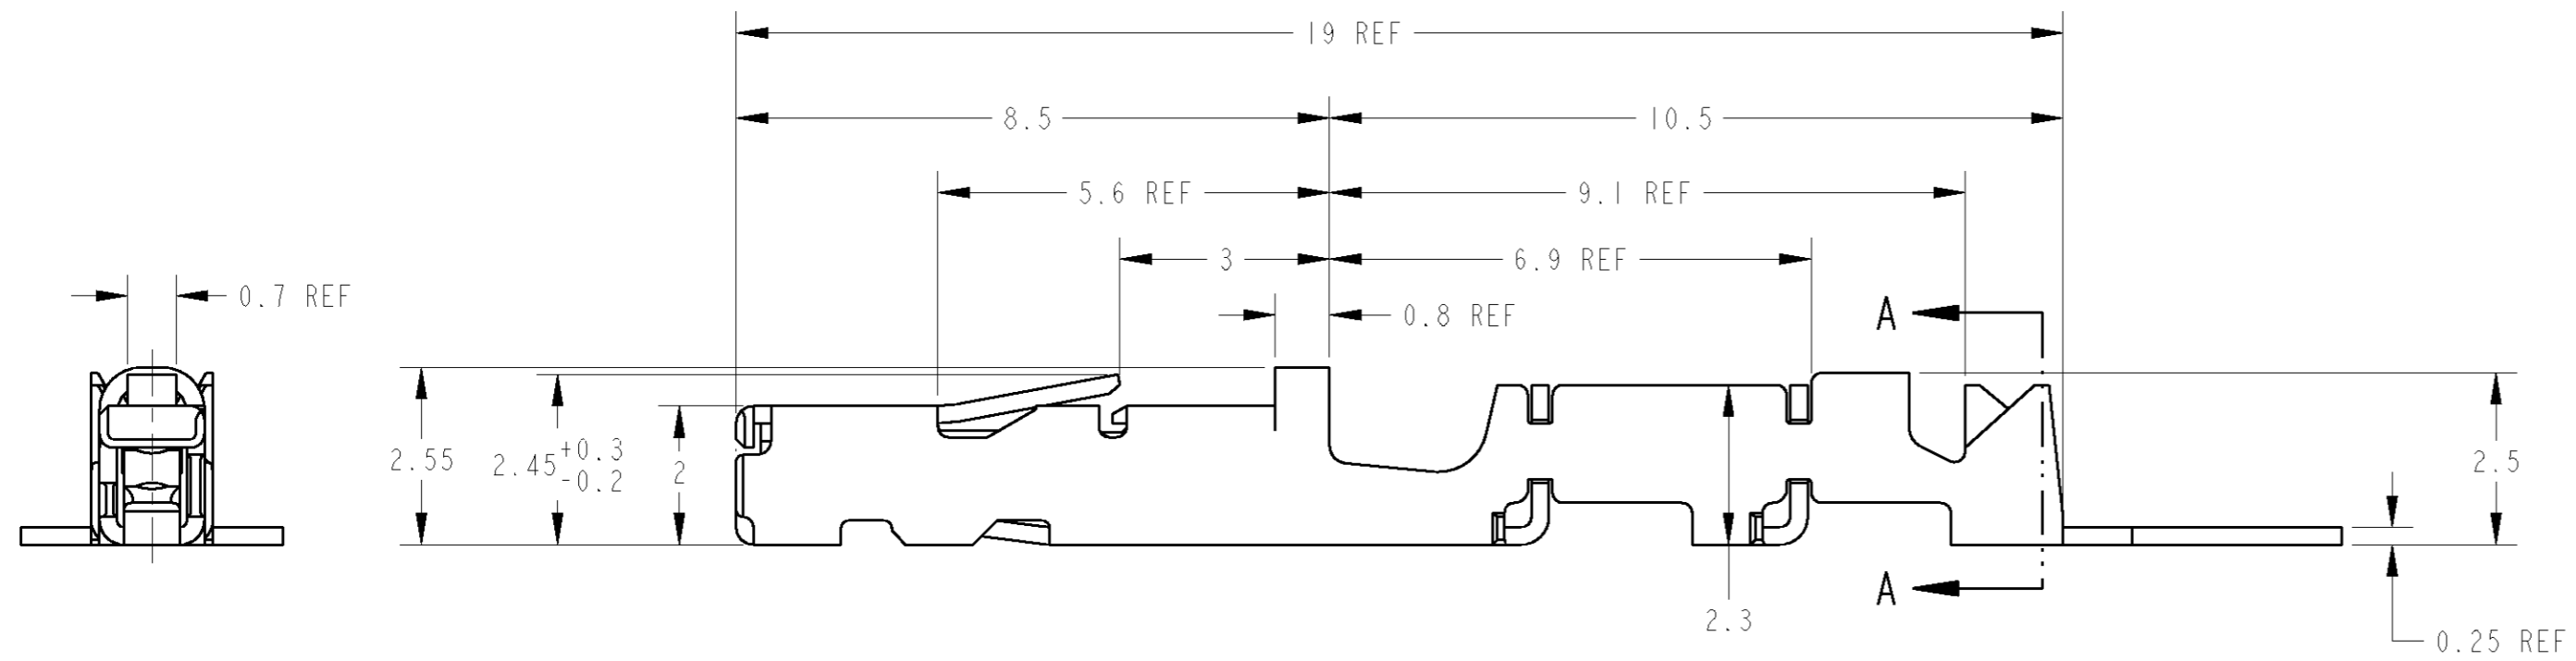

LOC	DIST	REVISIONS						
J		P	LTR	DESCRIPTION	ECN	DATE	DWN	APVD
		0		RELEASED	FJ00-0659-01	30MAR01	S.A	N.S

A-A  
SCALE 20:1

- 1. 適用電線: IDCUS,CAVUS,MCVUS 0.3~0.5sq
- 2. 端子送りピッチ: 8.8mm
- 3. 取扱説明書; 411-5912

- 1. APPLICABLE WIRE RANGE: IDCUS,CAVUS,MCVUS 0.3~0.5sq
- 2. CONTACT FEED PITCH: 8.8mm
- 3. INSTRUCTION SHEET No; 411-5912

TIN	1318688-1
FINISH	PART NO

WIRE RANGE 0.37~0.56mm<sup>2</sup> INSULATION DIA 1.1~1.4mm

THIS DRAWING IS A CONTROLLED DOCUMENT FOR AMP INCORPORATED. IT IS SUBJECT TO CHANGE AND THE CONTROLLING ENGINEERING ORGANIZATION SHOULD BE CONTACTED FOR THE LATEST REVISION.		DWN S. AMEMIYA 30MAR01
DIMENSIONS: 単位: 概 mm		CHK N. SAI 30MAR01
TOLERANCES UNLESS OTHERWISE SPECIFIED: 一般公差: ±0.2		APVD N. SAI 30MAR01
0-PLC ±		PRODUCT SPEC 108-5660
1-PLC ±0.1		APPLICATION SPEC 114-5276
2-PLC ±0.15		WEIGHT 0.23 g
3-PLC ±0.001		CUSTOMER DRAWING
4-PLC ±0.001		
ANGLES ±3°00'		
FINISH 仕上		
MATERIAL 材料 CU Alloy		