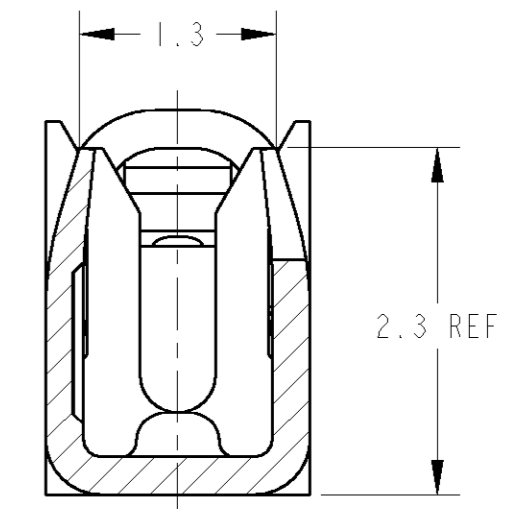

LOC	DIST	REVISIONS						
J		P	LTR	DESCRIPTION	ECN	DATE	DWN	APVD
		0		RELEASED	FJ00-0659-01	30MAR01	S.A	N.S

A-A  
SCALE 20:1

- 1. 適用電線: IDCUS,CAVUS,MCVUS 0.3~0.5sq
- 2. 端子送りピッチ: 8.8mm
- 3. 取扱説明書; 411-5912

- 1. APPLICABLE WIRE RANGE: IDCUS,CAVUS,MCVUS 0.3~0.5sq
- 2. CONTACT FEED PITCH: 8.8mm
- 3. INSTRUCTION SHEET No; 411-5912

TIN	1318688-1
FINISH	PART NO

WIRE RANGE 0.37~0.56mm<sup>2</sup> INSULATION DIA 1.1~1.4mm

THIS DRAWING IS A CONTROLLED DOCUMENT FOR AMP INCORPORATED. IT IS SUBJECT TO CHANGE AND THE CONTROLLING ENGINEERING ORGANIZATION SHOULD BE CONTACTED FOR THE LATEST REVISION.		DWN S. AMEMIYA 30MAR01
DIMENSIONS: 単位: 概 mm		CHK N. SAI 30MAR01
TOLERANCES UNLESS OTHERWISE SPECIFIED: 一般公差: ±0.2		APVD N. SAI 30MAR01
0-PLC ±		PRODUCT SPEC 108-5660
1-PLC ±0.1		APPLICATION SPEC 114-5276
2-PLC ±0.15		WEIGHT 0.23 g
3-PLC ±0.001		CUSTOMER DRAWING
4-PLC ±0.001		
ANGLES ±3°00'		
FINISH 仕上		
MATERIAL 材料 CU Alloy		

<b>AMP</b> Tyco Electronics AMP K.K. Kawasaki, Japan		
025 IDC RECEPTACLE CONTACT		
SIZE A2	CAGE CODE 00779	DRAWING NO 1318688
SCALE 10:1	SHEET 1	REV 0