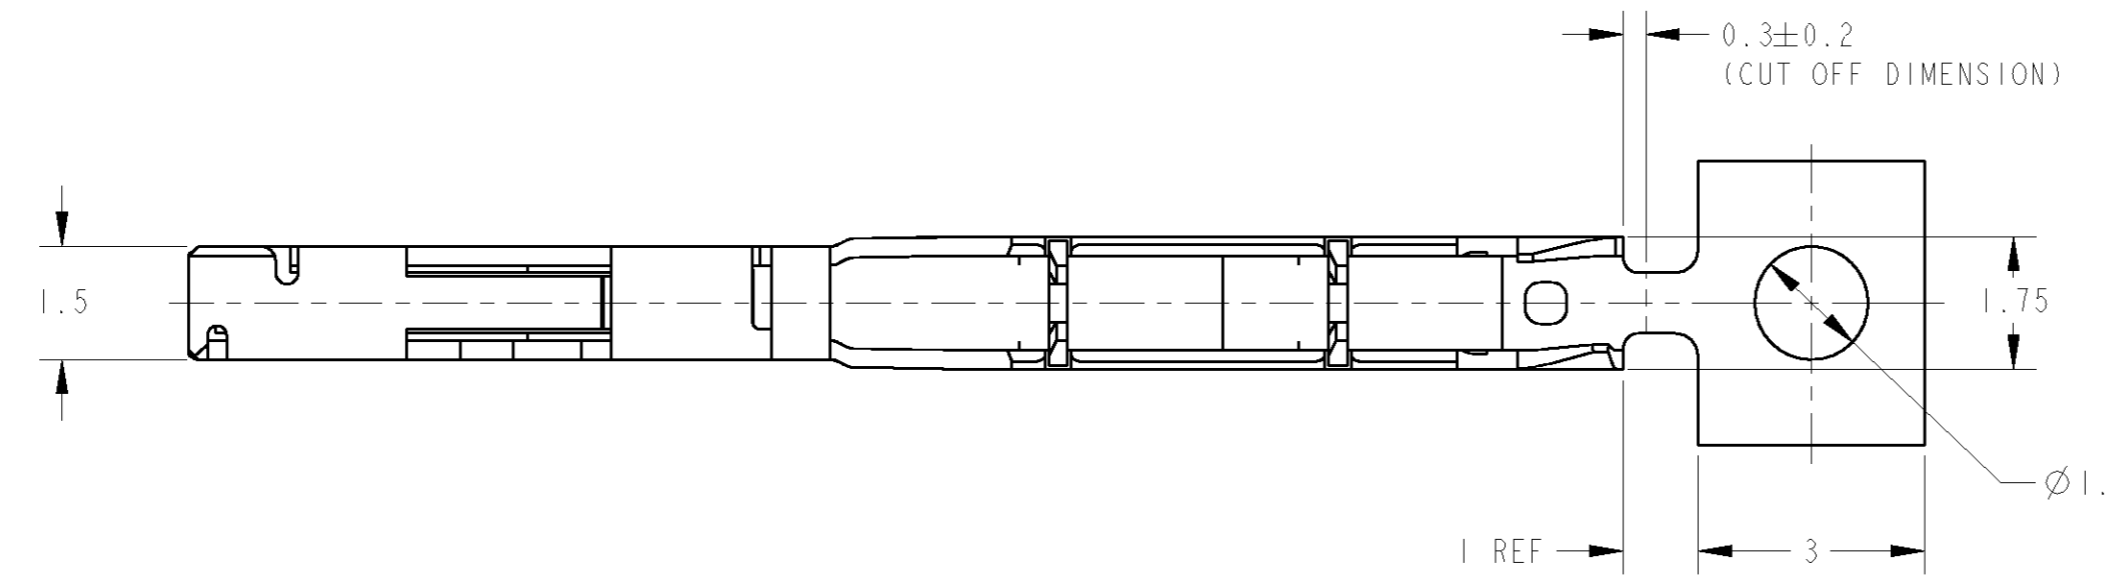

LOC	DIST	REVISIONS						
J		P	LTR	DESCRIPTION	ECN	DATE	DWN	APVD
		0		RELEASED	FJ00-0659-01	30MAR01	S.A	N.S

A-A  
SCALE 20:1

- 1. 適用電線: IDCUS,CAVUS,MCVUS 0.3~0.5sq
- 2. 端子送りピッチ: 8.8mm
- 3. 取扱説明書; 411-5912

- 1. APPLICABLE WIRE RANGE: IDCUS,CAVUS,MCVUS 0.3~0.5sq
- 2. CONTACT FEED PITCH: 8.8mm
- 3. INSTRUCTION SHEET No; 411-5912

TIN	1318688-1
FINISH	PART NO

WIRE RANGE 0.37~0.56mm<sup>2</sup> INSULATION DIA 1.1~1.4mm

THIS DRAWING IS A CONTROLLED DOCUMENT FOR AMP INCORPORATED. IT IS SUBJECT TO CHANGE AND THE CONTROLLING ENGINEERING ORGANIZATION SHOULD BE CONTACTED FOR THE LATEST REVISION.		DWN S. AMEMIYA 30MAR01
DIMENSIONS: 単位: 概 mm		CHK N. SAI 30MAR01
TOLERANCES UNLESS OTHERWISE SPECIFIED: 一般公差: ±0.2		APVD N. SAI 30MAR01
0-PLC ±		PRODUCT SPEC 108-5660
1-PLC ±0.1		APPLICATION SPEC 114-5276
2-PLC ±0.15		WEIGHT 0.23 g
3-PLC ±0.001		CUSTOMER DRAWING
4-PLC ±0.001		
ANGLES ±3°00'		
FINISH 仕上		
MATERIAL 材料 CU Alloy		