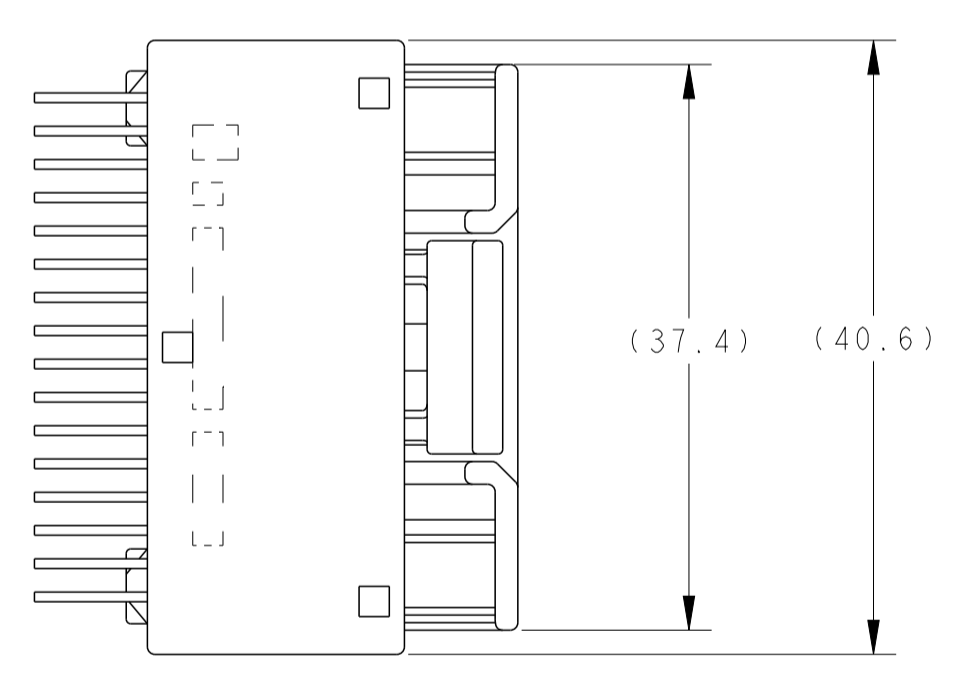

LOC	DIST	REV	DESCRIPTION	DATE	OWN	APVD
J			SEE SHEET 1	-	-	-

CAP ASSEMBLY & PLUG ASSEMBLY ENGAGEMENT DRAWING
 キャップアセンブリ & プラグアセンブリ 嵌合図

THIS DRAWING IS A CONTROLLED DOCUMENT.		OWN N. YASUDA	TOMAROO	STE TE Connectivity										
DIMENSIONS: mm		CHK N. SAJ	TOMAROO											
TOLERANCES UNLESS OTHERWISE SPECIFIED: 公差値 = ± 0.3		APVD N. SAJ	TOMAROO	NAME 025 SERIES 32 POSITION (PCB H-TYPE) CAP HOUSING ASSEMBLY										
<table border="1"> <tr><td>∅-PLC</td><td>± 0.1</td></tr> <tr><td>H-PLC</td><td>± 0.1</td></tr> <tr><td>L-PLC</td><td>± 0.01</td></tr> <tr><td>W-PLC</td><td>± 0.001</td></tr> <tr><td>ANGLES</td><td>± 0° 00'</td></tr> </table>		∅-PLC	± 0.1	H-PLC	± 0.1	L-PLC	± 0.01	W-PLC	± 0.001	ANGLES	± 0° 00'	PRODUCT SPEC SEE SHEET 1 OF 2	APPLICATION SPEC SEE SHEET 1 OF 2	SIZE A3
∅-PLC	± 0.1													
H-PLC	± 0.1													
L-PLC	± 0.01													
W-PLC	± 0.001													
ANGLES	± 0° 00'													
MATERIAL SEE SHEET 1 OF 2	FINISH SEE SHEET 1 OF 2	WEIGHT SEE SHEET 1 OF 2	CAGE CODE A300779	DRAWING NO. C-1318745										
CUSTOMER DRAWING			SCALE 4:1	SHEET 2 OF 2 REV B8										