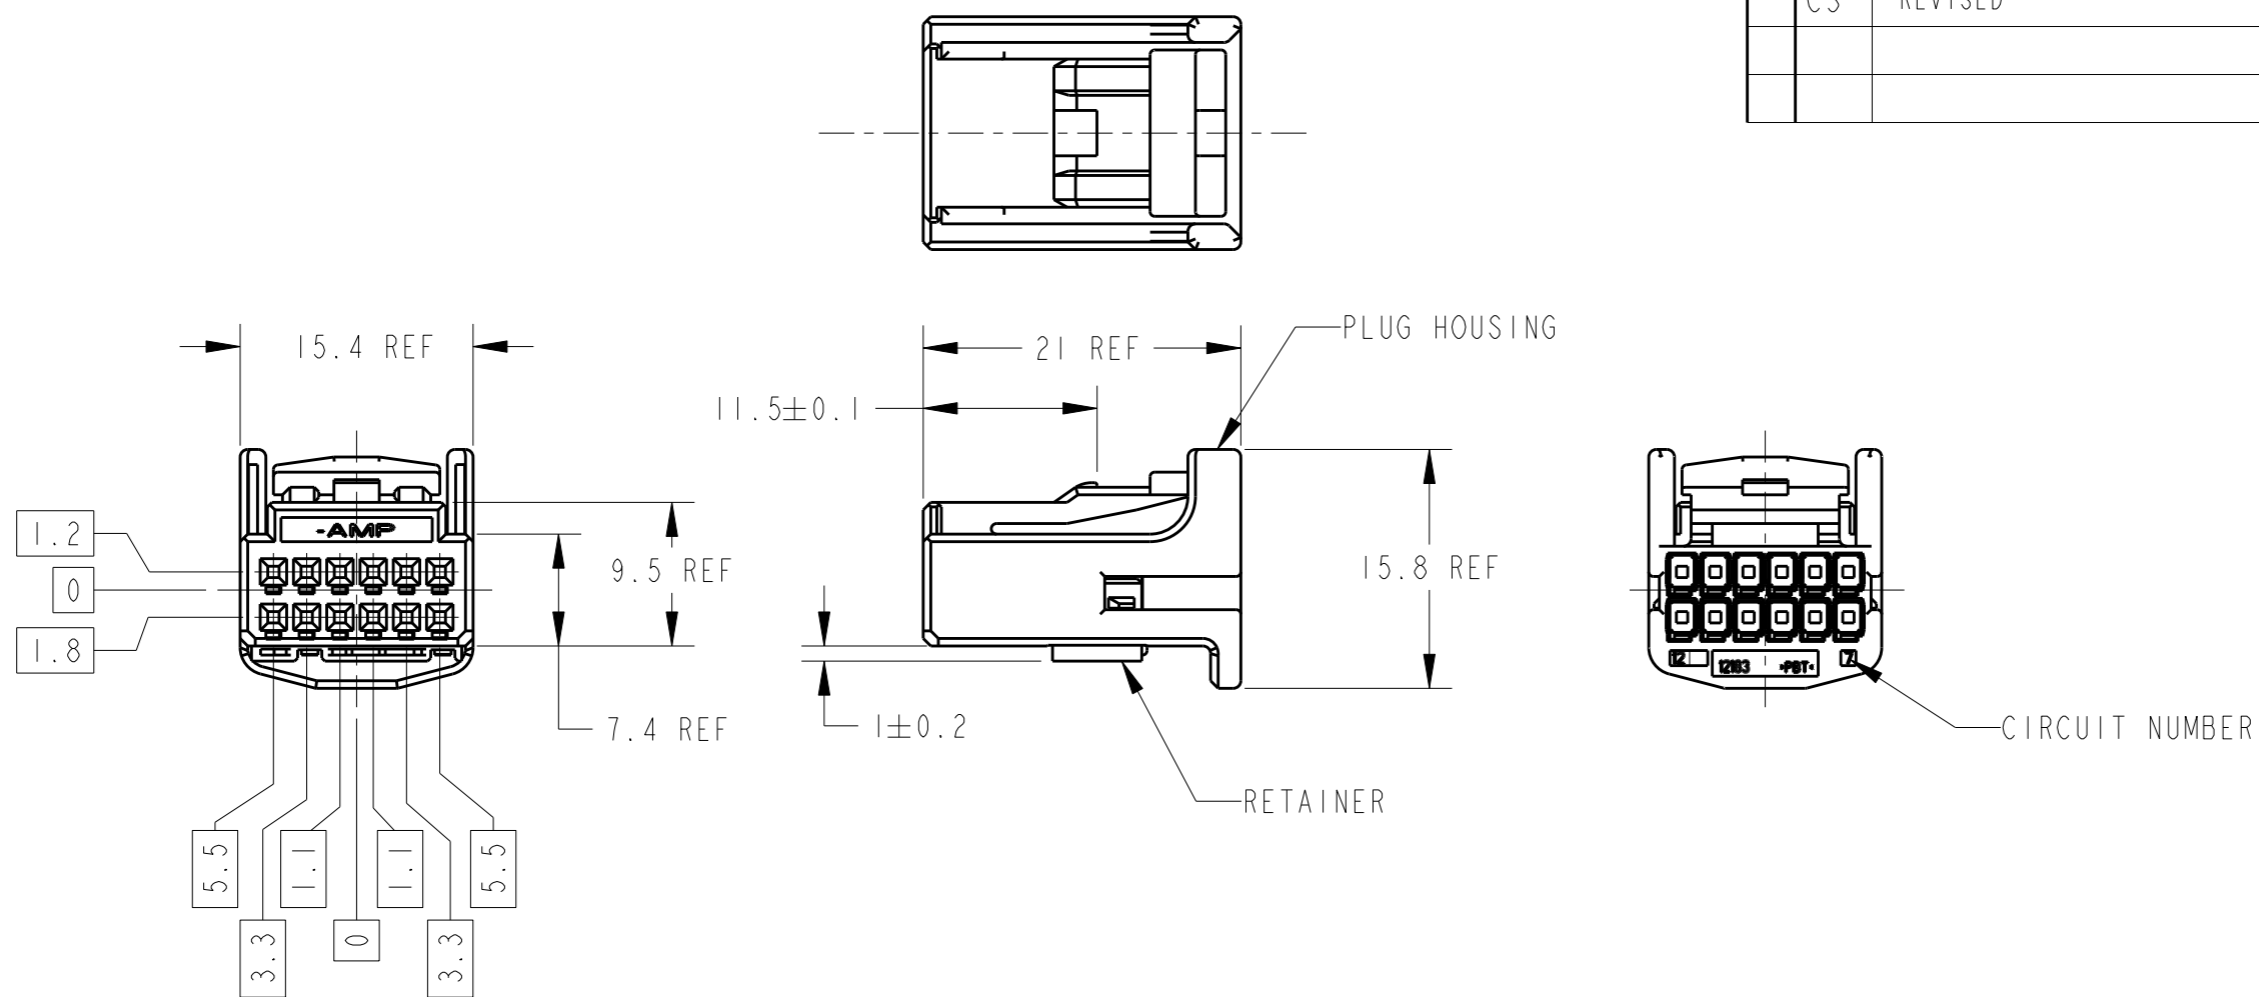

1. RETAINER SHOULD BE SET TO THE PRE- ASSEMBLY POSITION WITHIN THE PLUG HOUSING WHEN SHIPPED TO THE CUSTOMER
 2. THE RETENTION LATCH OF THE RETAINER MUST BE OUT SIDE OF PLUG HOUSING WHEN PRE-ASSEMBLY
 3. RETAINER RETENTION FORCE FROM HOUSING : 20N MIN
 4. INSTRUCTION SHEET NO : 411-5928
 5. PART NUMBER OF CAP HOUSING TO BE MATED : SEE TABLE-1
 6. APPLIED TERMINAL : SEE TABLE-2
- △ RETAINER IS THE SAME COLOR AS HOUSNG.