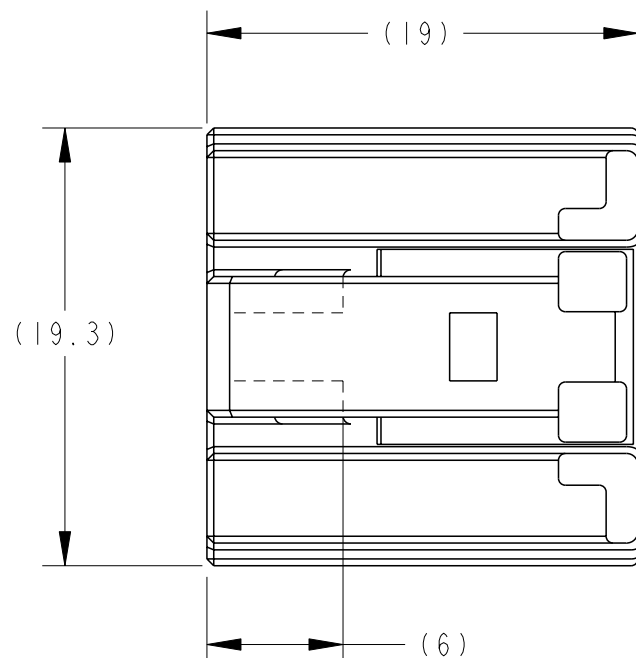

1. INSTRUCTION SHEET ; 411-5919
2. DOUBLE LOCK SHOULD BE SET TO THE PRE-ASSEMBLY POSITION WITHIN THE PLUG HOUSING WHEN SHIPPED TO THE CUSTOMER.
3. DETAILS OF CAVITIES;SEE TABLE-1.

1. 取扱説明書 ; 411-5919
2. ダブルロックは、仮係止状態で出荷される。
3. キャビティ構成はTABLE-1参照。

	FINISH	POS. 極数	P/N	APPLICABLE WIRE RANGE 適用電線
SIGNAL .025	TIN	5	1123343-1	AVSS 0.3-0.5mm ² CAVS0.3-0.5 mm ² CAVUS 0.3-0.5mm ² AVSSH 0.3-0.5mm ²
POWER .040	TIN	2	316836-1	AVS 0.3-0.5mm ² AVSS/CAVS 0.3-0.85mm ² CAVUS 0.3-0.85mm ²
			316838-1	AVS 0.5mm ² AVSS/CAVS 0.85-1.25mm ² CAVUS 1.25mm ²

BLACK	1318801-1
COLOR	PART NUMBER

THIS DRAWING IS A CONTROLLED DOCUMENT.		DWN N. YASUDA 07JUL99	 TE Connectivity NAME 025/040 7P PLUG HOUSING, IMMOBILIZER				
DIMENSIONS: 単位: 耗 mm		CHK N. SAI 07JUL99					
TOLERANCES UNLESS OTHERWISE SPECIFIED: 一般公差 = ± 0.2		APVD N. SAI 07JUL99					
0-PLC ± 1-PLC ±0.1 2-PLC ±0.01 3-PLC ±0.001 4-PLC ±0.0001 ANGLES ±3°		PRODUCT SPEC 108-5664					
MATERIAL 材料 PBT	FINISH 仕上 BLACK	APPLICATION SPEC 114-5217,5250	SIZE A3	CAGE CODE 00779	DRAWING NO C-1318801	RESTRICTED TO	
CUSTOMER DRAWING			WEIGHT 1.47 g	SCALE 尺度 3:1	SHEET 1	OF 1	REV C