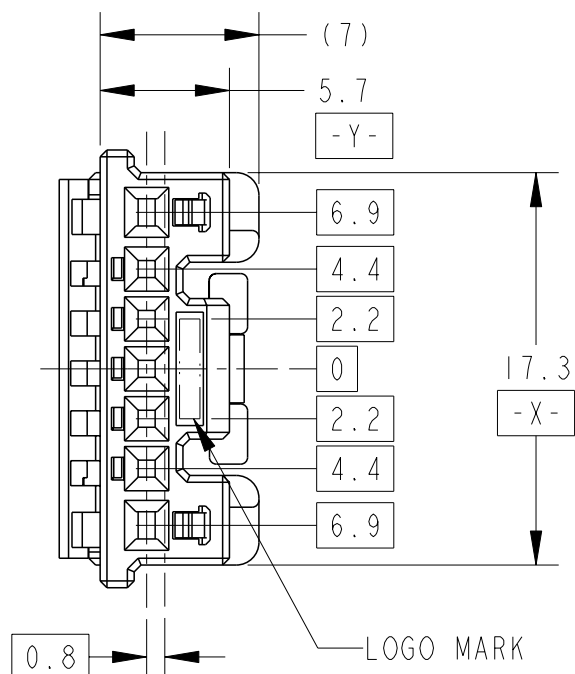

1. INSTRUCTION SHEET ; 411-5919
2. DOUBLE LOCK SHOULD BE SET TO THE PRE-ASSEMBLY POSITION WITHIN THE PLUG HOUSING WHEN SHIPPED TO THE CUSTOMER.
3. DETAILS OF CAVITIES;SEE TABLE-1.

1. 取扱説明書 ; 411-5919
2. ダブルロックは、仮係止状態で出荷される。
3. キャビティ構成はTABLE-1参照。

	FINISH	POS. 極数	P/N	APPLICABLE WIRE RANGE 適用電線
SIGNAL .025	TIN	5	1123343-1	AVSS 0.3-0.5mm ² CAVS0.3-0.5 mm ² CAVUS 0.3-0.5mm ² AVSSH 0.3-0.5mm ²
POWER .040	TIN	2	316836-1	AVS 0.3-0.5mm ² AVSS/CAVS 0.3-0.85mm ² CAVUS 0.3-0.85mm ²
			316838-1	AVS 0.5mm ² AVSS/CAVS 0.85-1.25mm ² CAVUS 1.25mm ²

BLACK	1318801-1
COLOR	PART NUMBER

THIS DRAWING IS A CONTROLLED DOCUMENT.		DWN N. YASUDA 07JUL99	 TE Connectivity NAME 025/040 7P PLUG HOUSING, IMMOBILIZER				
DIMENSIONS: 単位: 耗 mm		CHK N. SAI 07JUL99					
TOLERANCES UNLESS OTHERWISE SPECIFIED: 一般公差 = ± 0.2		APVD N. SAI 07JUL99					
0-PLC ± 1-PLC ±0.1 2-PLC ±0.01 3-PLC ±0.001 4-PLC ±0.0001 ANGLES ±3°		PRODUCT SPEC 108-5664					
MATERIAL 材料 PBT	FINISH 仕上 BLACK	APPLICATION SPEC 114-5217,5250	SIZE A3	CAGE CODE 00779	DRAWING NO C-1318801	RESTRICTED TO	
CUSTOMER DRAWING			WEIGHT 1.47 g	SCALE 尺度 3:1	SHEET 1	OF 1	REV C