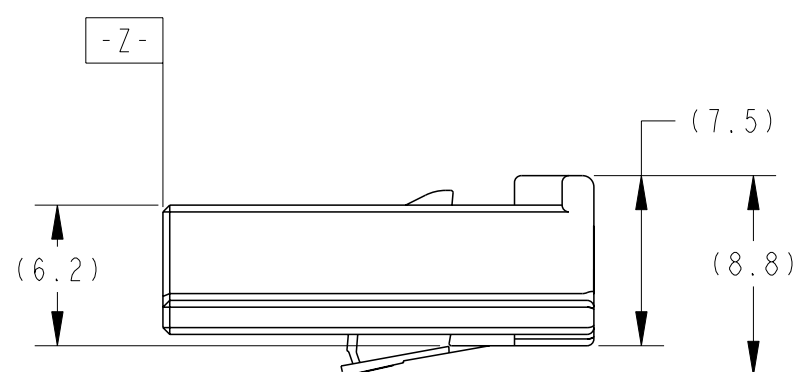

1. INSTRUCTION SHEET ; 411-5919
2. DOUBLE LOCK SHOULD BE SET TO THE PRE-ASSEMBLY POSITION WITHIN THE PLUG HOUSING WHEN SHIPPED TO THE CUSTOMER.
3. DETAILS OF CAVITIES;SEE TABLE-1.

1. 取扱説明書 ; 411-5919
2. ダブルロックは、仮係止状態で出荷される。
3. キャビティ構成はTABLE-1参照。

	FINISH	POS. 極数	P/N	APPLICABLE WIRE RANGE 適用電線
SIGNAL .025	TIN	5	1123343-1	AVSS 0.3-0.5mm ² CAVS0.3-0.5 mm ² CAVUS 0.3-0.5mm ² AVSSH 0.3-0.5mm ²
POWER .040	TIN	2	316836-1	AVS 0.3-0.5mm ² AVSS/CAVS 0.3-0.85mm ² CAVUS 0.3-0.85mm ²
			316838-1	AVS 0.5mm ² AVSS/CAVS 0.85-1.25mm ² CAVUS 1.25mm ²

BLACK	1318801-1
COLOR	PART NUMBER

THIS DRAWING IS A CONTROLLED DOCUMENT.		DWN N. YASUDA 07JUL99	 TE Connectivity NAME 025/040 7P PLUG HOUSING, IMMOBILIZER				
DIMENSIONS: 単位: 耗 mm		CHK N. SAI 07JUL99					
TOLERANCES UNLESS OTHERWISE SPECIFIED: 一般公差 = ± 0.2		APVD N. SAI 07JUL99					
0-PLC ± 1-PLC ±0.1 2-PLC ±0.01 3-PLC ±0.001 4-PLC ±0.0001 ANGLES ±3°		PRODUCT SPEC 108-5664					
MATERIAL 材料 PBT	FINISH 仕上 BLACK	APPLICATION SPEC 114-5217,5250	SIZE A3	CAGE CODE 00779	DRAWING NO C-1318801	RESTRICTED TO	
CUSTOMER DRAWING			WEIGHT 1.47 g	SCALE 尺度 3:1	SHEET 1	OF 1	REV C