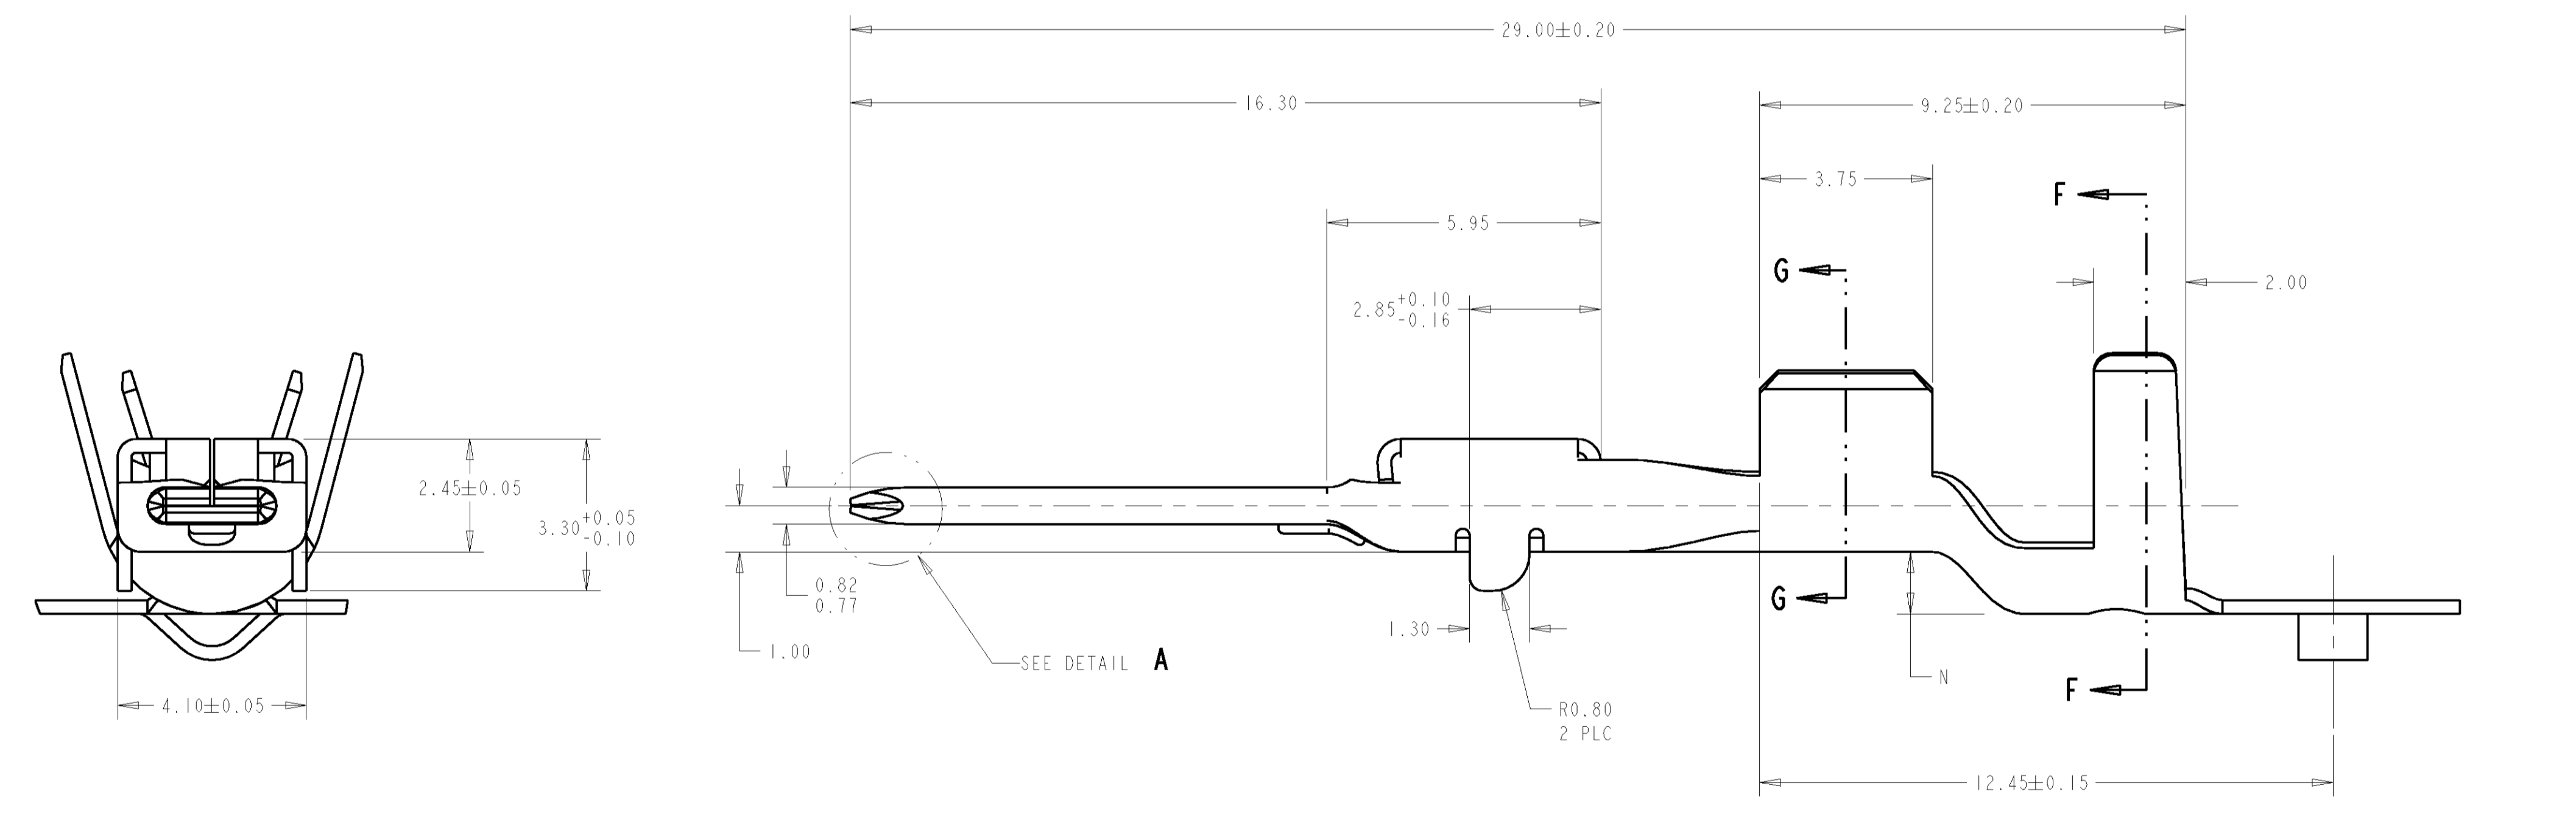

△ MATERIAL: 0.30 THICK COPPER ALLOY, PREPLATED WITH 0.0008 MINIMUM THICK MATTE TIN (ELV COMPLIANT).

4. QUALIFICATION OF THE CRIMP APPLICATION TOOLING SHALL BE CONTROLLED BY THE REQUIREMENTS ESTABLISHED UNDER USCAR 21.
5. LOOSE END SPlicing TO BE USED.

DETAIL A
SCALE 20:1

REELING	N	L	ØK	J	H	ØF	E	WIRE SIZE	PART NO.
△ 3	1.35	6.8	4.30	5.89	4.7	2.7	5.25	12 AWG	I-1326031-2
△ 2								12 AWG	I-1326031-1
								14 AWG	I-1326031-0
△ 3								16 AWG	I-1326031-9
								18 AWG	I-1326031-8
								20 AWG	I-1326031-7
								22 AWG	I-1326031-6
△ 2	1.35	6.5	4.30	5.62	3.9	1.70	3.88	14 AWG	I-1326031-5
	1.10	5.6	3.80	4.54	3.9	1.70	3.88	16 AWG	I-1326031-4
	1.10	5.6	3.80	4.54	3.3	1.30	2.76	18 AWG	I-1326031-3
	0.90	5.0	3.40	4.11	3.3	1.30	2.76	20 AWG	I-1326031-2
	0.90	5.0	3.40	4.11	2.5	0.90	2.11	22 AWG	I-1326031-1