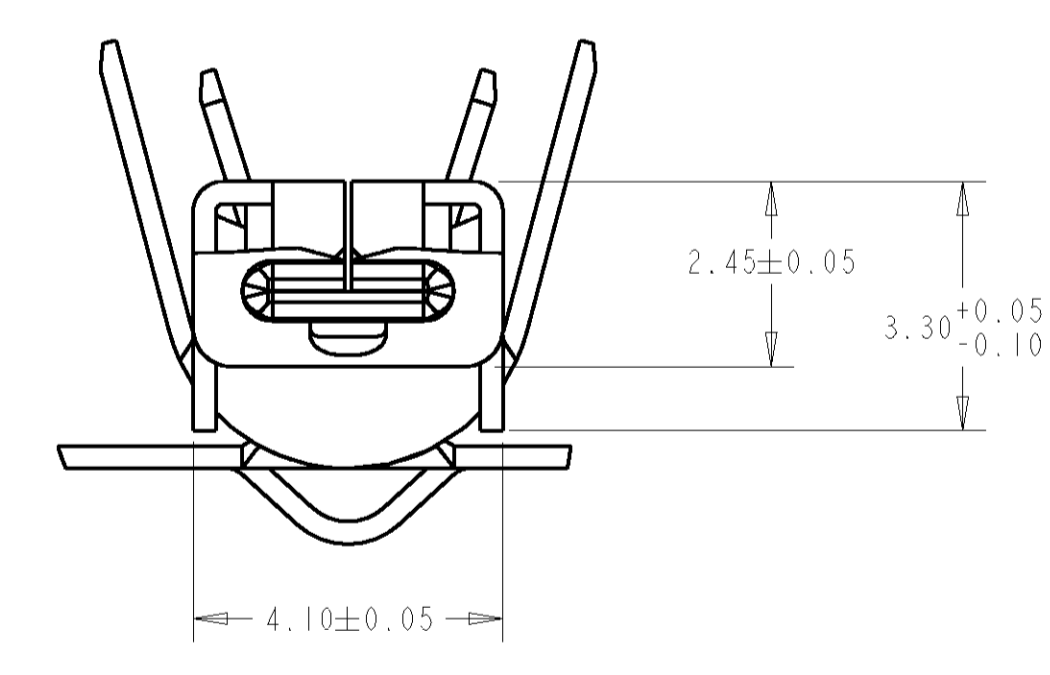

△ MATERIAL: 0.30 THICK COPPER ALLOY, PREPLATED WITH 0.0008 MINIMUM THICK MATTE TIN (ELV COMPLIANT).

4. QUALIFICATION OF THE CRIMP APPLICATION TOOLING SHALL BE CONTROLLED BY THE REQUIREMENTS ESTABLISHED UNDER USCAR 21.
5. LOOSE END SPlicing TO BE USED.

DETAIL A
SCALE 20:1

REELING	N	L	ØK	J	H	ØF	E	WIRE SIZE	PART NO.
△ 3	1.35	6.8	4.30	5.89	4.7	2.7	5.25	12 AWG	I-1326031-2
△ 2								12 AWG	I-1326031-1
								14 AWG	I-1326031-0
△ 3								16 AWG	I-1326031-9
								18 AWG	I-1326031-8
								20 AWG	I-1326031-7
								22 AWG	I-1326031-6
△ 2	1.35	6.5	4.30	5.62	3.9	1.70	3.88	14 AWG	I-1326031-5
	1.10	5.6	3.80	4.54	3.9	1.70	3.88	16 AWG	I-1326031-4
	1.10	5.6	3.80	4.54	3.3	1.30	2.76	18 AWG	I-1326031-3
	0.90	5.0	3.40	4.11	3.3	1.30	2.76	20 AWG	I-1326031-2
	0.90	5.0	3.40	4.11	2.5	0.90	2.11	22 AWG	I-1326031-1