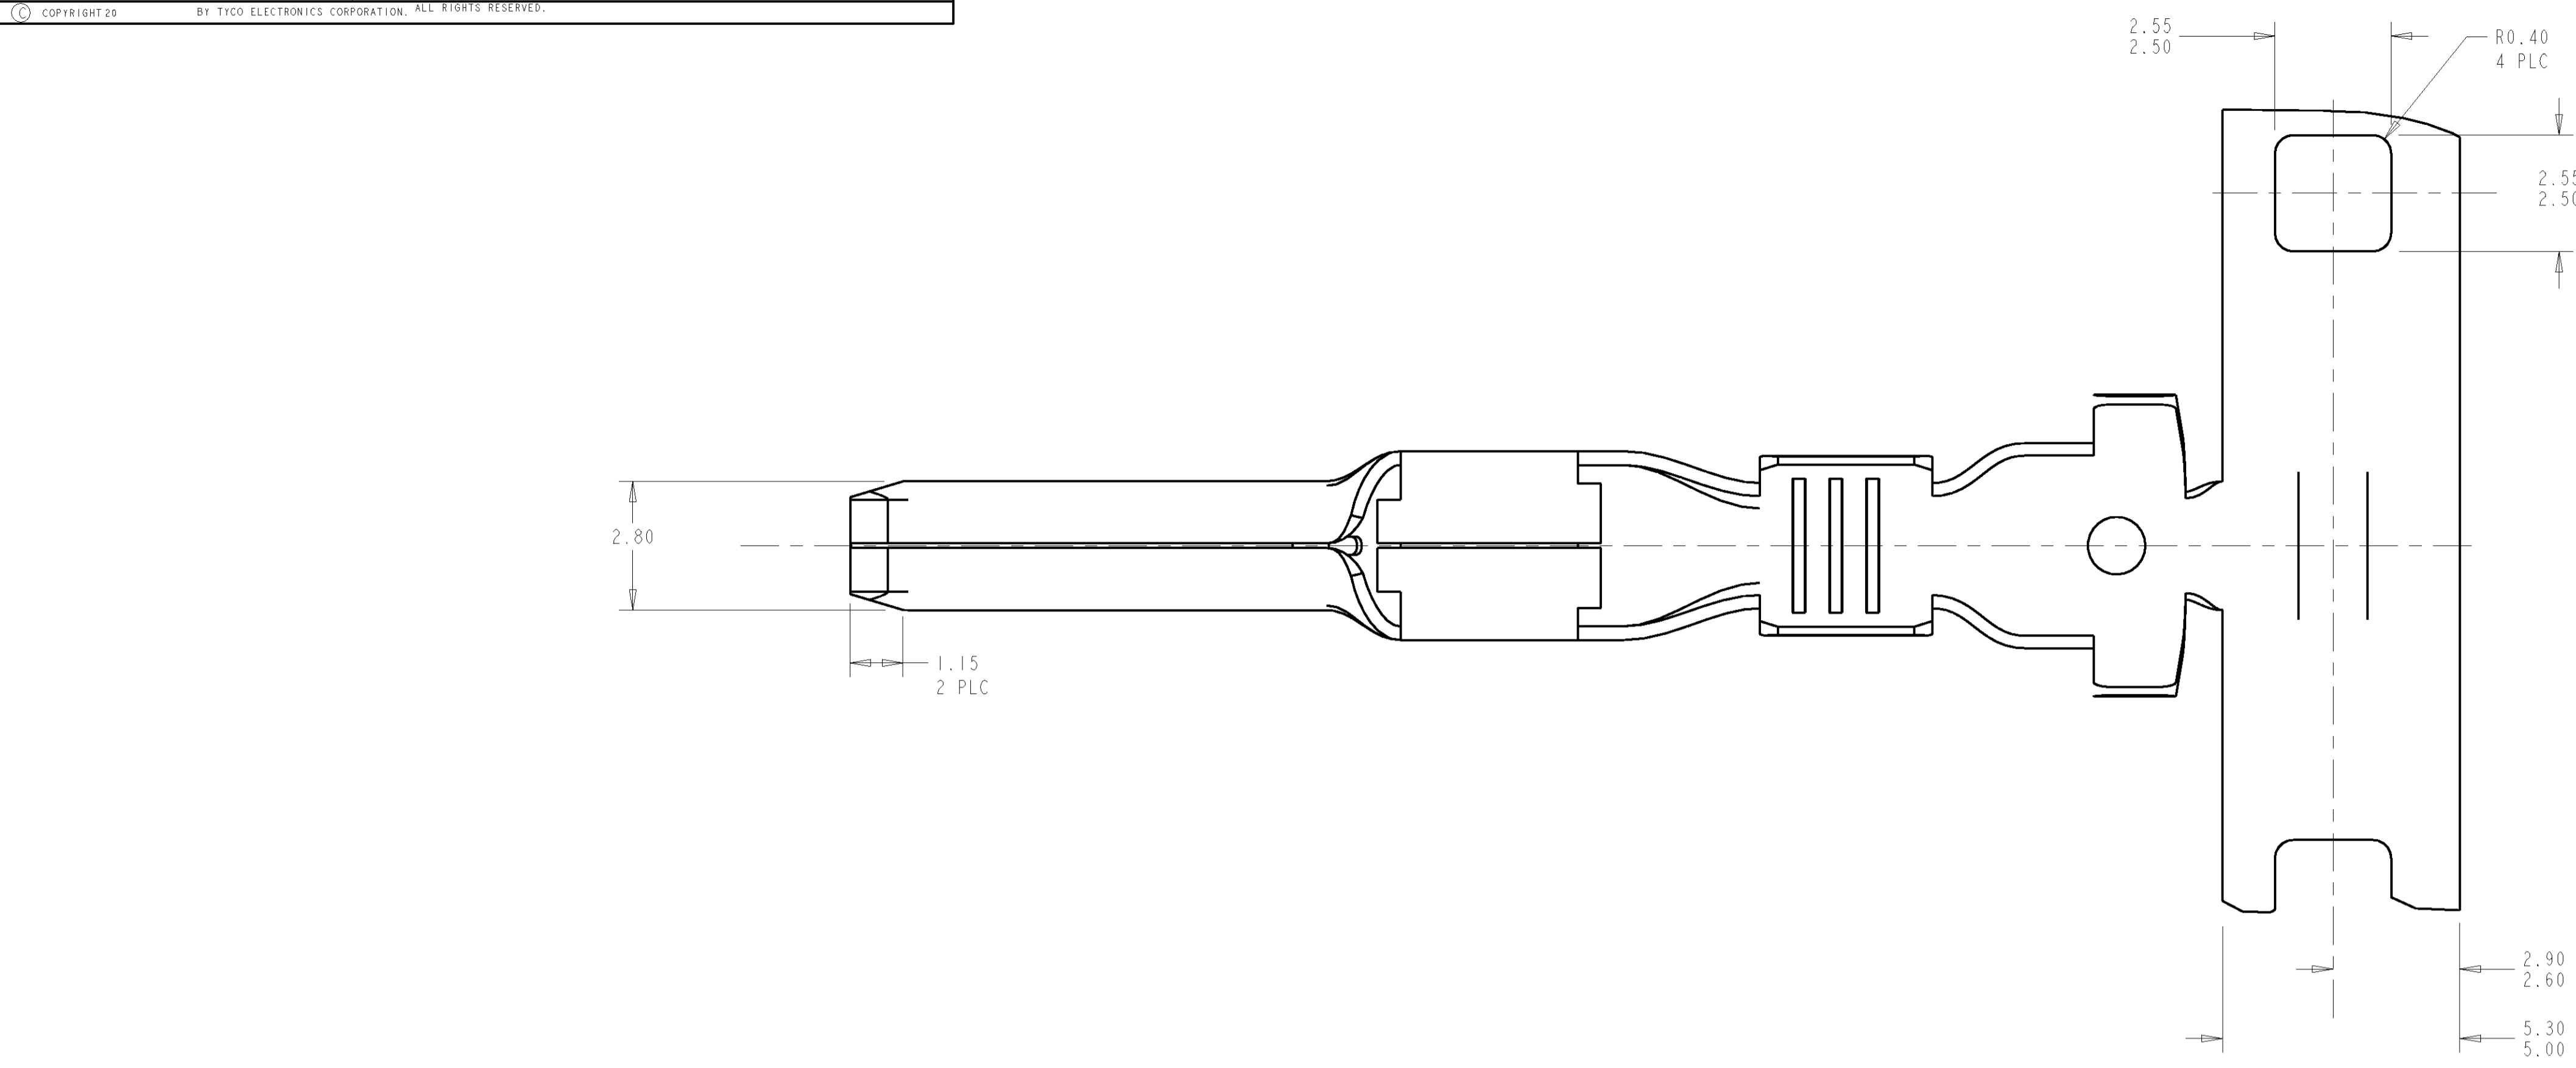

△ MATERIAL: 0.30 THICK COPPER ALLOY, PREPLATED WITH 0.0008 MINIMUM THICK MATTE TIN (ELV COMPLIANT).

4. QUALIFICATION OF THE CRIMP APPLICATION TOOLING SHALL BE CONTROLLED BY THE REQUIREMENTS ESTABLISHED UNDER USCAR 21.
5. LOOSE END SPlicing TO BE USED.

DETAIL A
SCALE 20:1

REELING	N	L	ØK	J	H	ØF	E	WIRE SIZE	PART NO.
△ 3	1.35	6.8	4.30	5.89	4.7	2.7	5.25	12 AWG	I-1326031-2
△ 2								12 AWG	I-1326031-1
								14 AWG	I-1326031-0
△ 3								16 AWG	I-1326031-9
								18 AWG	I-1326031-8
								20 AWG	I-1326031-7
								22 AWG	I-1326031-6
△ 2	1.35	6.5	4.30	5.62	3.9	1.70	3.88	14 AWG	I-1326031-5
	1.10	5.6	3.80	4.54	3.9	1.70	3.88	16 AWG	I-1326031-4
	1.10	5.6	3.80	4.54	3.3	1.30	2.76	18 AWG	I-1326031-3
	0.90	5.0	3.40	4.11	3.3	1.30	2.76	20 AWG	I-1326031-2
	0.90	5.0	3.40	4.11	2.5	0.90	2.11	22 AWG	I-1326031-1