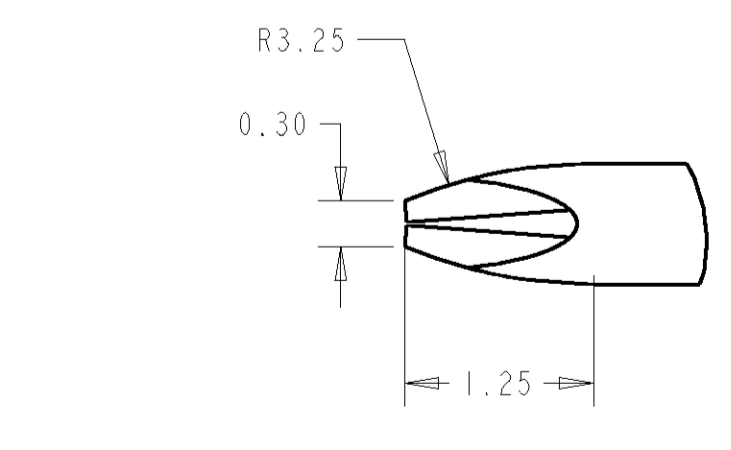

△ MATERIAL: 0.30 THICK COPPER ALLOY, PREPLATED WITH 0.0008 MINIMUM THICK MATTE TIN (ELV COMPLIANT).

4. QUALIFICATION OF THE CRIMP APPLICATION TOOLING SHALL BE CONTROLLED BY THE REQUIREMENTS ESTABLISHED UNDER USCAR 21.
5. LOOSE END SPlicing TO BE USED.

DETAIL A
SCALE 20:1

REELING	N	L	ØK	J	H	ØF	E	WIRE SIZE	PART NO.
△ 3	1.35	6.8	4.30	5.89	4.7	2.7	5.25	12 AWG	I-1326031-2
△ 2								12 AWG	I-1326031-1
								14 AWG	I-1326031-0
△ 3								16 AWG	I-1326031-9
								18 AWG	I-1326031-8
								20 AWG	I-1326031-7
								22 AWG	I-1326031-6
△ 2	1.35	6.5	4.30	5.62	3.9	1.70	3.88	14 AWG	I-1326031-5
	1.10	5.6	3.80	4.54	3.9	1.70	3.88	16 AWG	I-1326031-4
	1.10	5.6	3.80	4.54	3.3	1.30	2.76	18 AWG	I-1326031-3
	0.90	5.0	3.40	4.11	3.3	1.30	2.76	20 AWG	I-1326031-2
	0.90	5.0	3.40	4.11	2.5	0.90	2.11	22 AWG	I-1326031-1