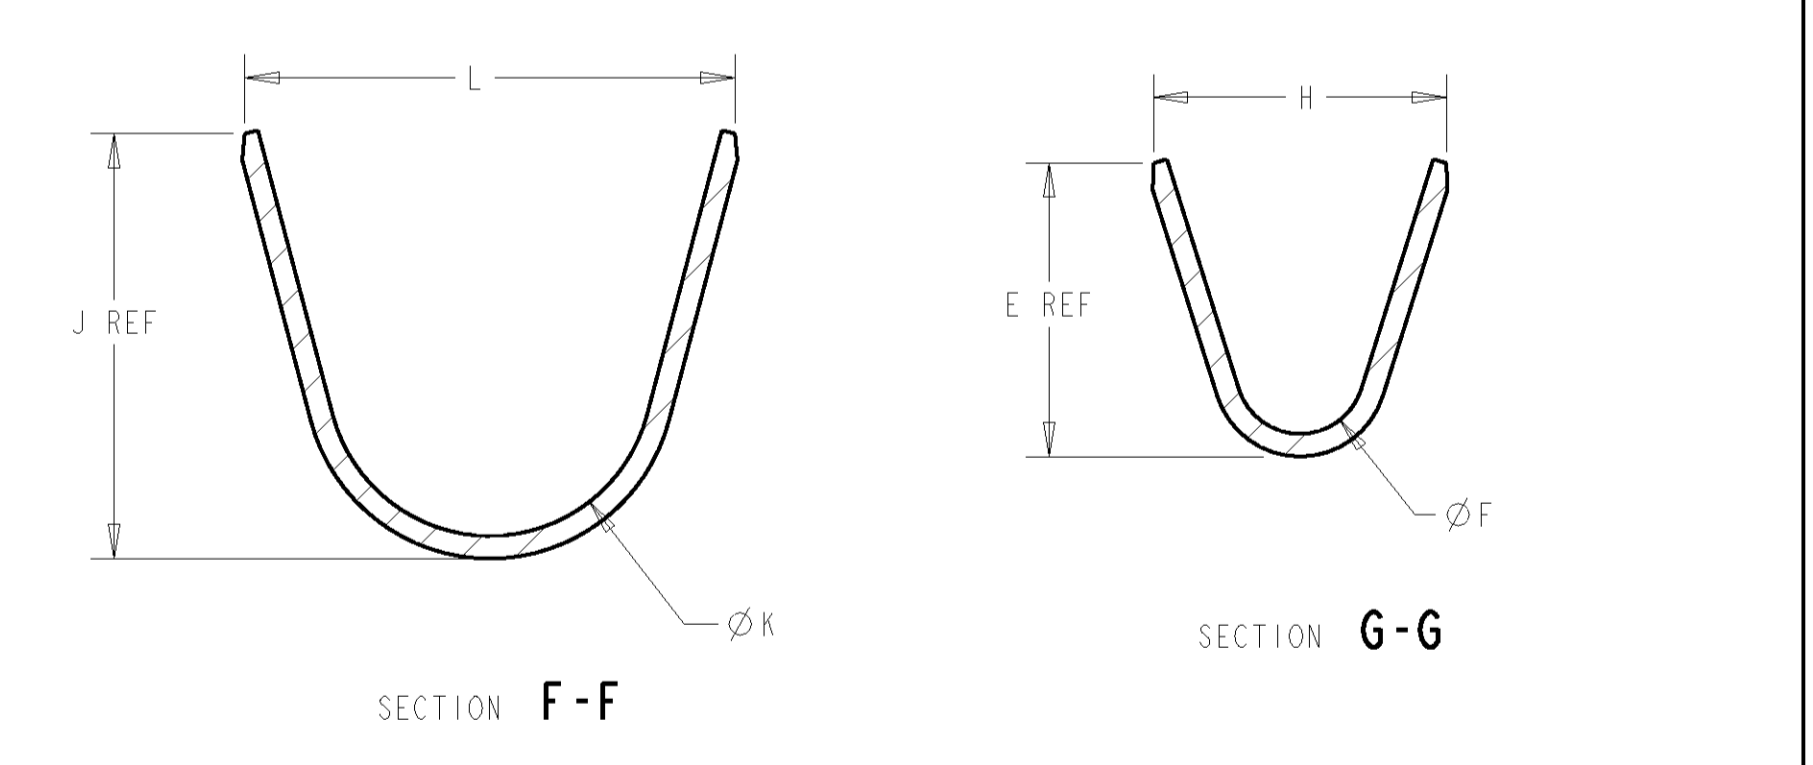

△ MATERIAL: 0.30 THICK COPPER ALLOY, PREPLATED WITH 0.0008 MINIMUM THICK MATTE TIN (ELV COMPLIANT).

4. QUALIFICATION OF THE CRIMP APPLICATION TOOLING SHALL BE CONTROLLED BY THE REQUIREMENTS ESTABLISHED UNDER USCAR 21.
5. LOOSE END SPlicing TO BE USED.

DETAIL A
SCALE 20:1

REELING	N	L	ØK	J	H	ØF	E	WIRE SIZE	PART NO.
△ 3	1.35	6.8	4.30	5.89	4.7	2.7	5.25	12 AWG	I-1326031-2
△ 2								12 AWG	I-1326031-1
								14 AWG	I-1326031-0
△ 3								16 AWG	I-1326031-9
								18 AWG	I-1326031-8
								20 AWG	I-1326031-7
								22 AWG	I-1326031-6
△ 2	1.35	6.5	4.30	5.62	3.9	1.70	3.88	14 AWG	I-1326031-5
	1.10	5.6	3.80	4.54	3.9	1.70	3.88	16 AWG	I-1326031-4
	1.10	5.6	3.80	4.54	3.3	1.30	2.76	18 AWG	I-1326031-3
	0.90	5.0	3.40	4.11	3.3	1.30	2.76	20 AWG	I-1326031-2
	0.90	5.0	3.40	4.11	2.5	0.90	2.11	22 AWG	I-1326031-1