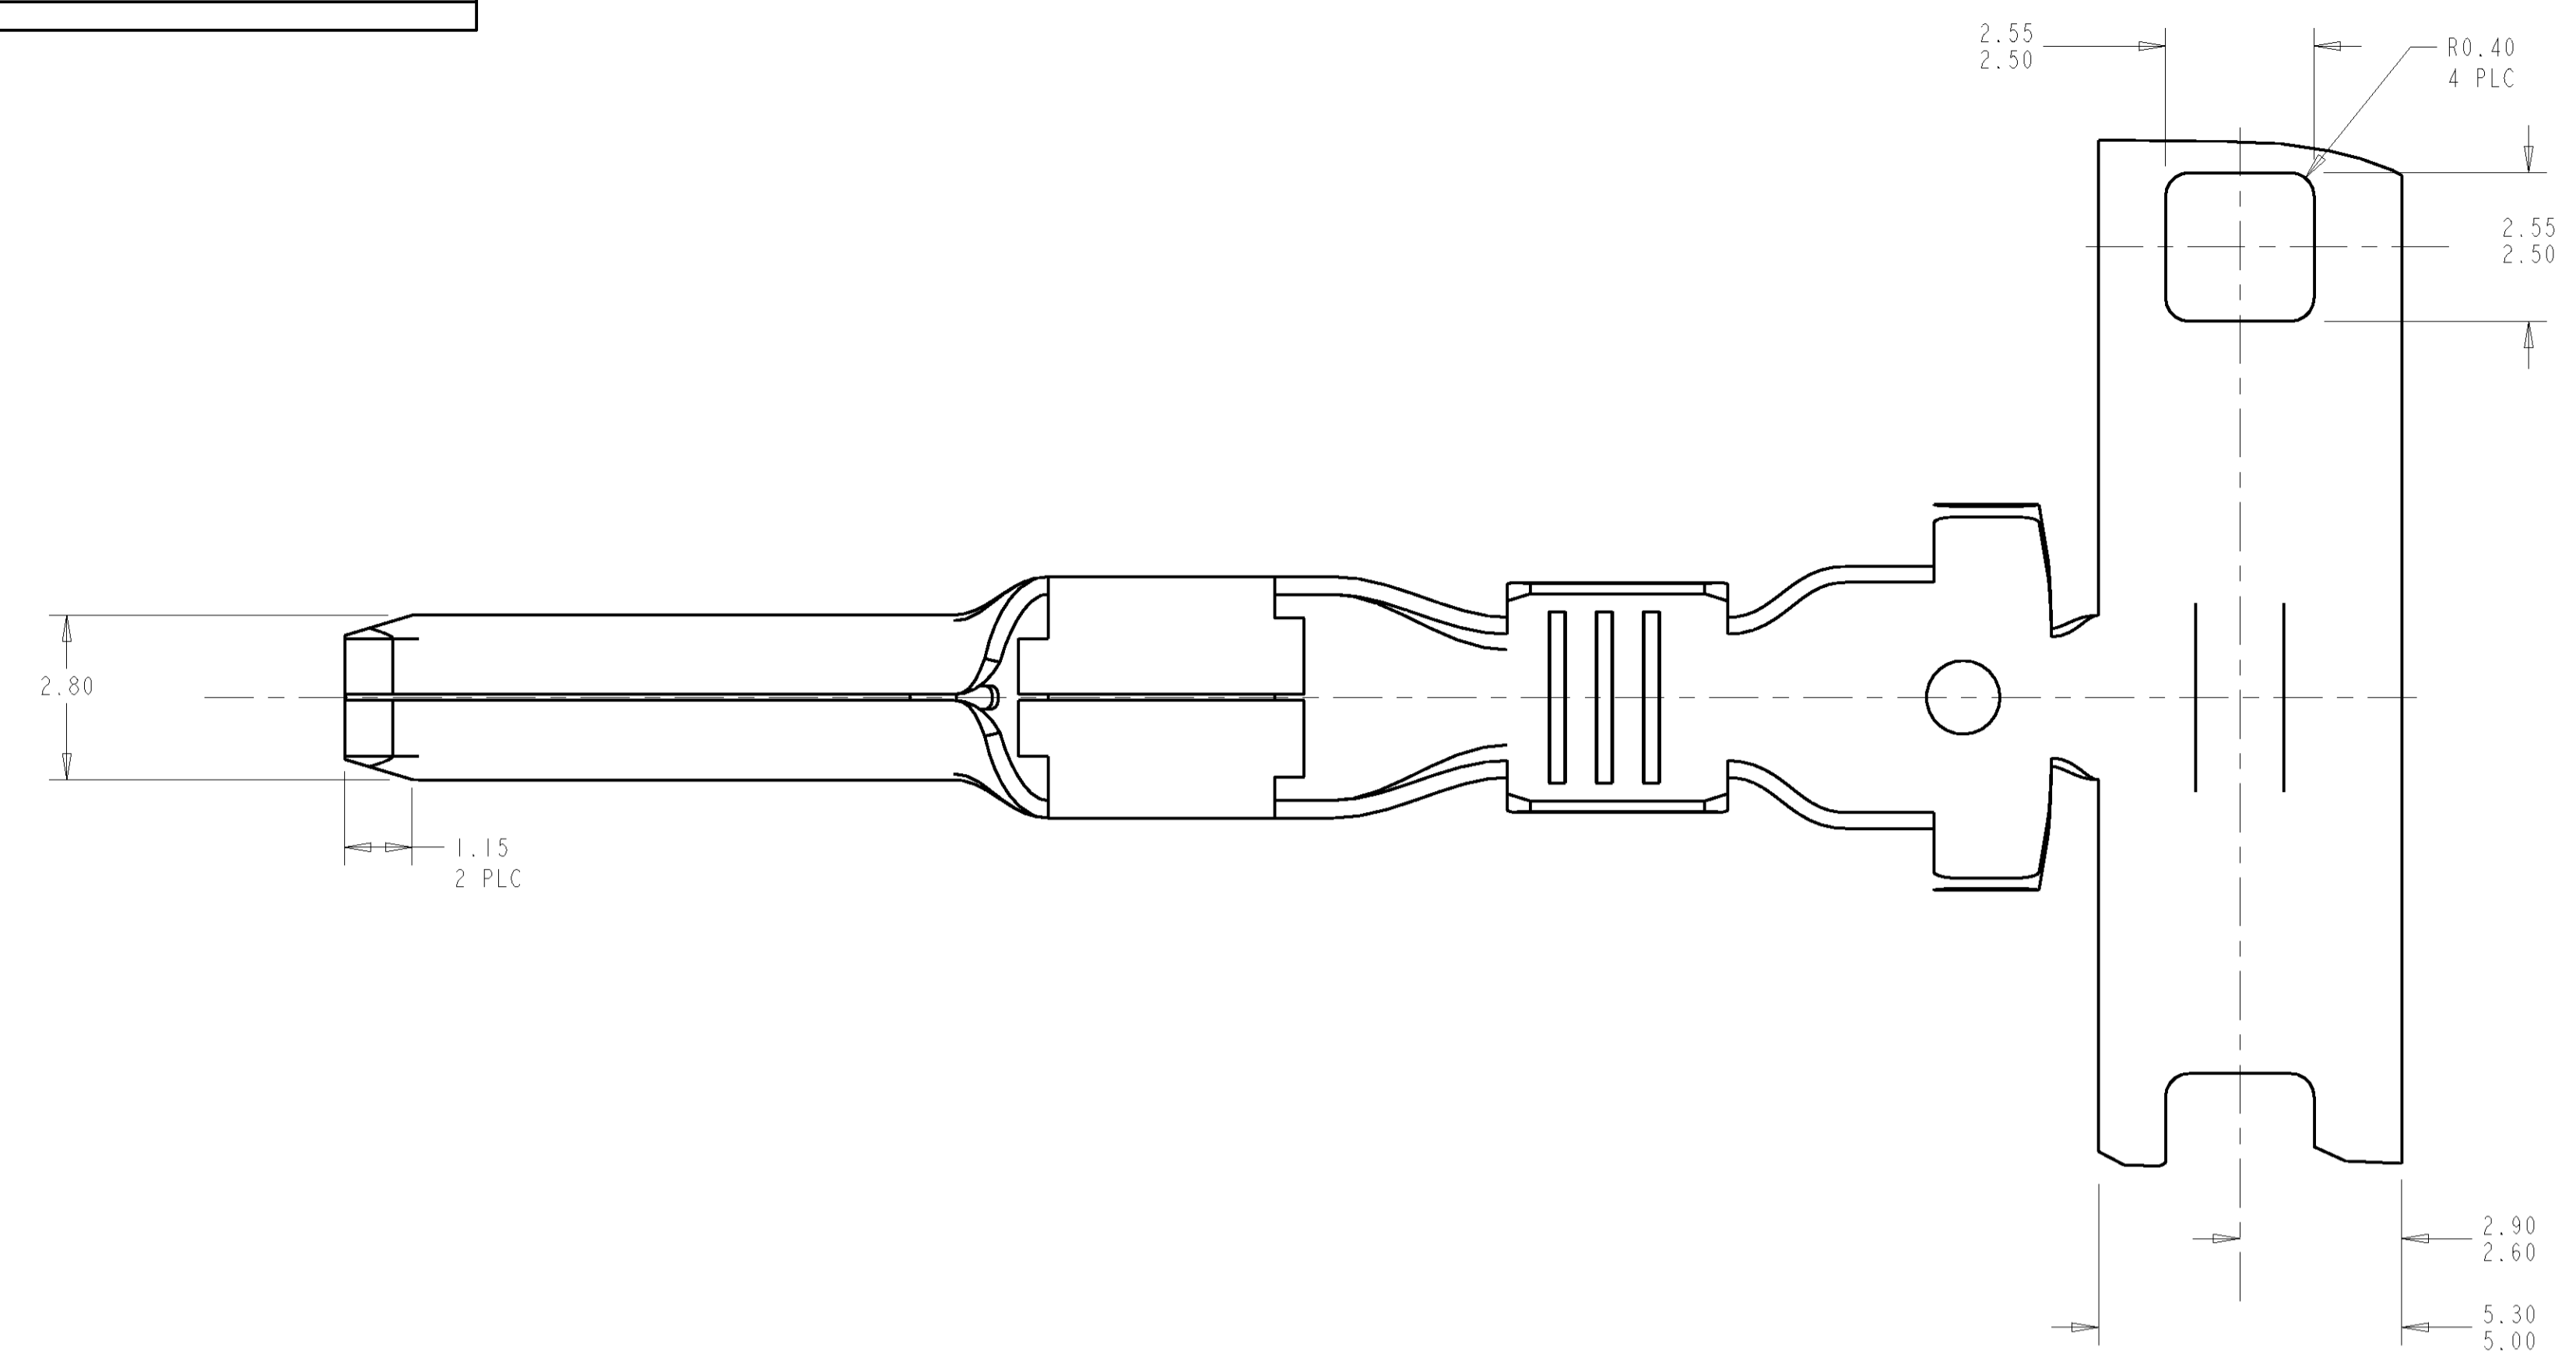

△ MATERIAL: 0.30 THICK COPPER ALLOY, PREPLATED WITH 0.0008 MINIMUM THICK MATTE TIN (ELV COMPLIANT).

4. QUALIFICATION OF THE CRIMP APPLICATION TOOLING SHALL BE CONTROLLED BY THE REQUIREMENTS ESTABLISHED UNDER USCAR 21.
5. LOOSE END SPLICING TO BE USED.

DETAIL A  
SCALE 20:1

REELING	N	L	ØK	J	H	ØF	E	WIRE SIZE	PART NO.
△3								12 AWG	I-1326031-2
△2	1.35	6.8	4.30	5.89	4.7	2.7	5.25	12 AWG	I-1326031-1
								14 AWG	I-1326031-0
△3								16 AWG	I-1326031-9
								18 AWG	I-1326031-8
								20 AWG	I-1326031-7
								22 AWG	I-1326031-6
△2	1.35	6.5	4.30	5.62	3.9	1.70	3.88	14 AWG	I-1326031-5
	1.10	5.6	3.80	4.54	3.9	1.70	3.88	16 AWG	I-1326031-4
	1.10	5.6	3.80	4.54	3.3	1.30	2.76	18 AWG	I-1326031-3
	0.90	5.0	3.40	4.11	3.3	1.30	2.76	20 AWG	I-1326031-2
	0.90	5.0	3.40	4.11	2.5	0.90	2.11	22 AWG	I-1326031-1