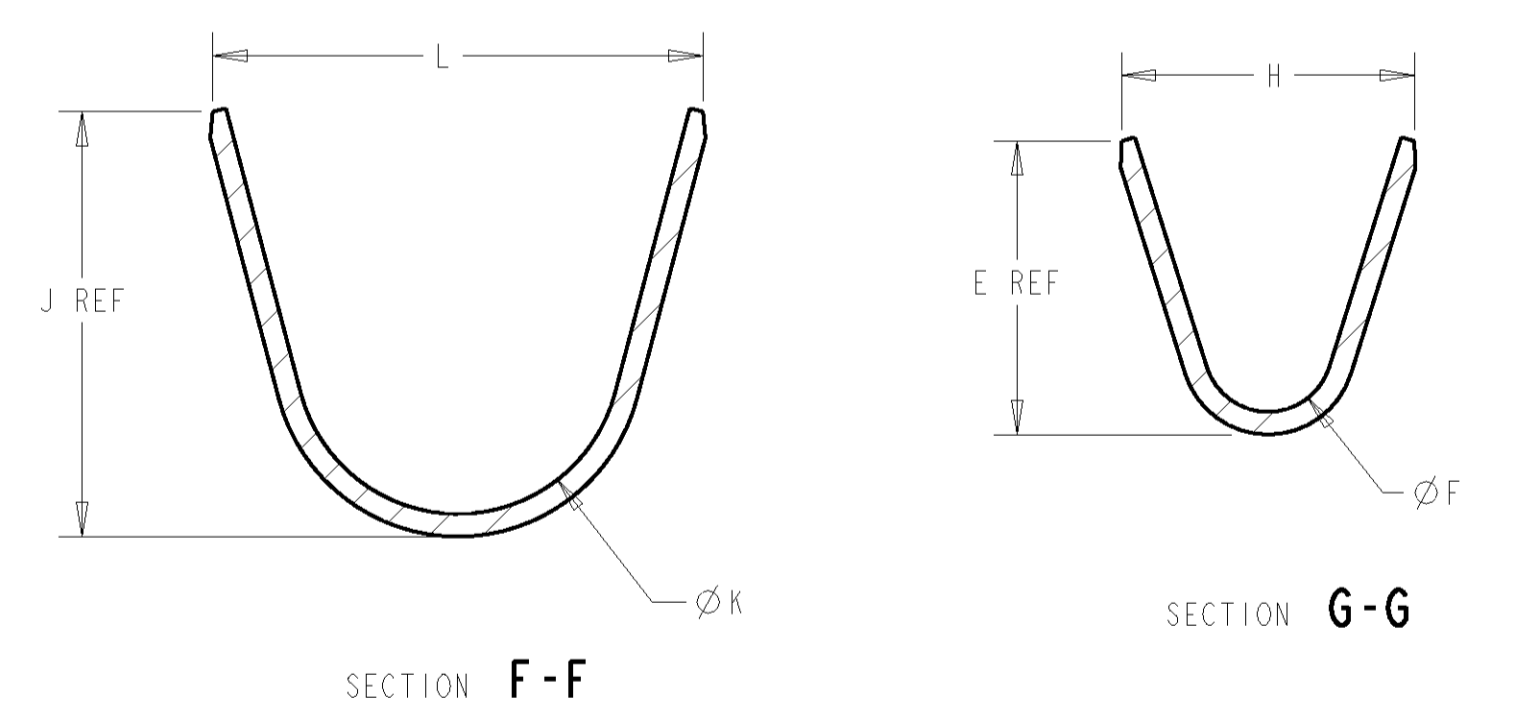

△ MATERIAL: 0.30 THICK COPPER ALLOY, PREPLATED WITH 0.0008 MINIMUM THICK MATTE TIN (ELV COMPLIANT).

4. QUALIFICATION OF THE CRIMP APPLICATION TOOLING SHALL BE CONTROLLED BY THE REQUIREMENTS ESTABLISHED UNDER USCAR 21.
5. LOOSE END SPLICING TO BE USED.

DETAIL A  
SCALE 20:1

REELING	N	L	ØK	J	H	ØF	E	WIRE SIZE	PART NO.
△3								12 AWG	I-1326031-2
△2	1.35	6.8	4.30	5.89	4.7	2.7	5.25	12 AWG	I-1326031-1
								14 AWG	I-1326031-0
△3								16 AWG	I-1326031-9
								18 AWG	I-1326031-8
								20 AWG	I-1326031-7
								22 AWG	I-1326031-6
△2	1.35	6.5	4.30	5.62	3.9	1.70	3.88	14 AWG	I-1326031-5
	1.10	5.6	3.80	4.54	3.9	1.70	3.88	16 AWG	I-1326031-4
	1.10	5.6	3.80	4.54	3.3	1.30	2.76	18 AWG	I-1326031-3
	0.90	5.0	3.40	4.11	3.3	1.30	2.76	20 AWG	I-1326031-2
	0.90	5.0	3.40	4.11	2.5	0.90	2.11	22 AWG	I-1326031-1