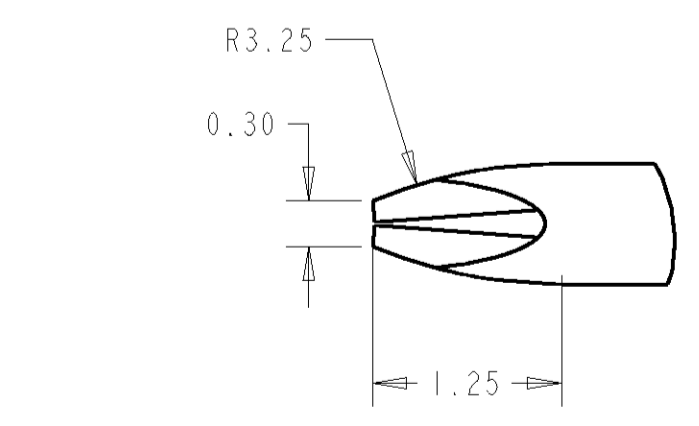

△ MATERIAL: 0.30 THICK COPPER ALLOY, PREPLATED WITH 0.0008 MINIMUM THICK MATTE TIN (ELV COMPLIANT).

4. QUALIFICATION OF THE CRIMP APPLICATION TOOLING SHALL BE CONTROLLED BY THE REQUIREMENTS ESTABLISHED UNDER USCAR 21.
5. LOOSE END SPLICING TO BE USED.

DETAIL A  
SCALE 20:1

REELING	N	L	ØK	J	H	ØF	E	WIRE SIZE	PART NO.
△3								12 AWG	I-1326031-2
△2	1.35	6.8	4.30	5.89	4.7	2.7	5.25	12 AWG	I-1326031-1
								14 AWG	I-1326031-0
△3								16 AWG	I-1326031-9
								18 AWG	I-1326031-8
								20 AWG	I-1326031-7
								22 AWG	I-1326031-6
△2	1.35	6.5	4.30	5.62	3.9	1.70	3.88	14 AWG	I-1326031-5
	1.10	5.6	3.80	4.54	3.9	1.70	3.88	16 AWG	I-1326031-4
	1.10	5.6	3.80	4.54	3.3	1.30	2.76	18 AWG	I-1326031-3
	0.90	5.0	3.40	4.11	3.3	1.30	2.76	20 AWG	I-1326031-2
	0.90	5.0	3.40	4.11	2.5	0.90	2.11	22 AWG	I-1326031-1