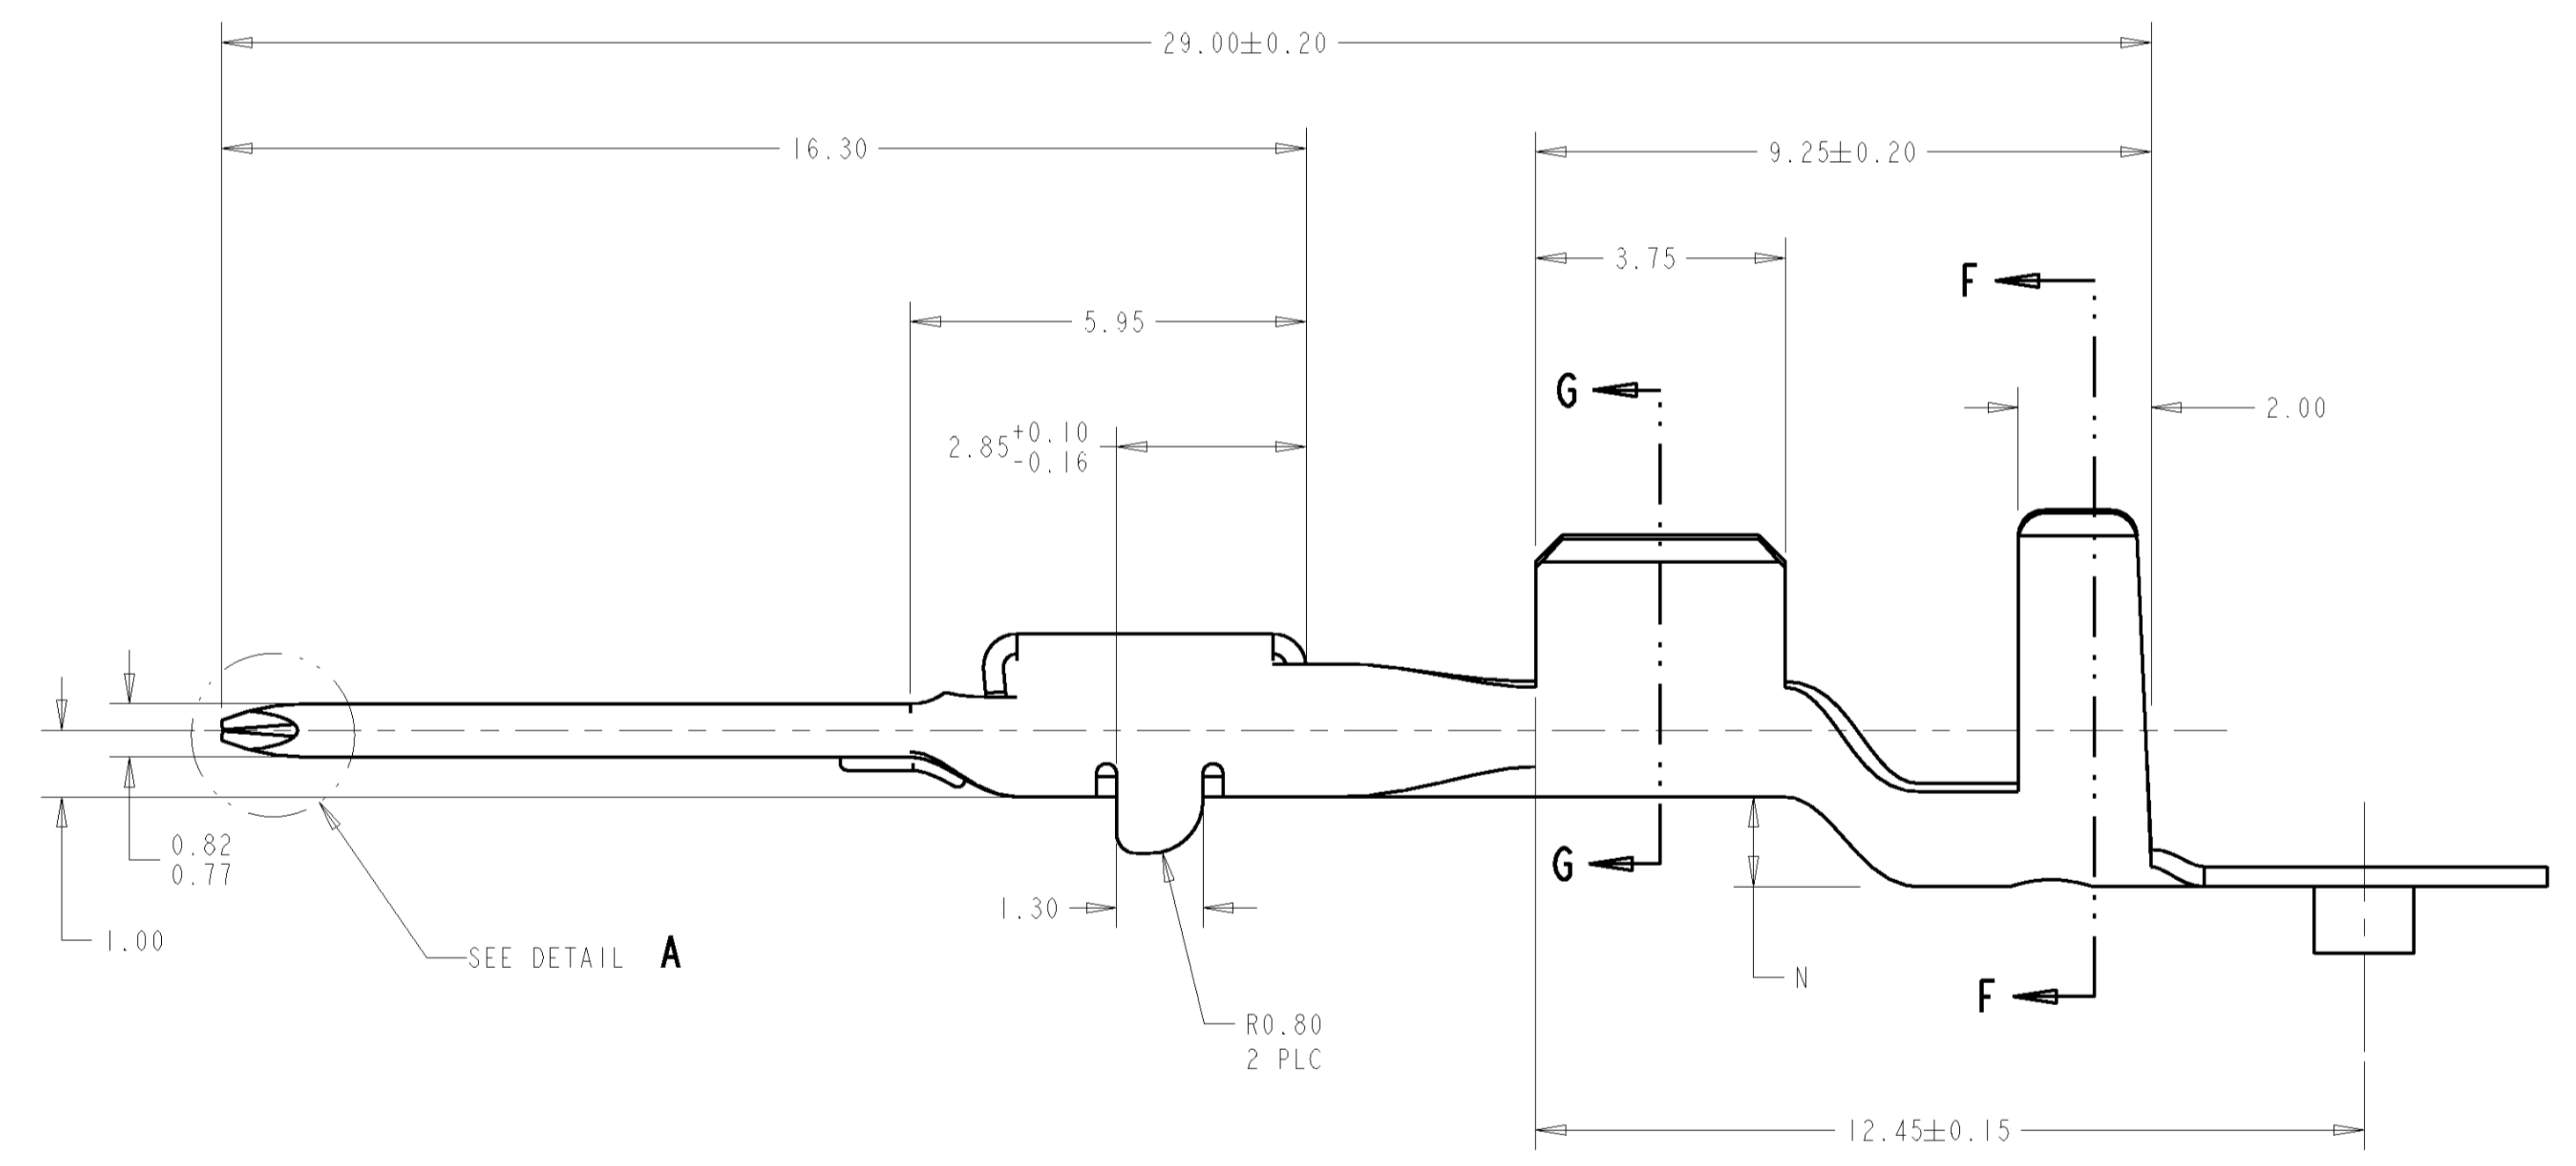

△ MATERIAL: 0.30 THICK COPPER ALLOY, PREPLATED WITH 0.0008 MINIMUM THICK MATTE TIN (ELV COMPLIANT).

4. QUALIFICATION OF THE CRIMP APPLICATION TOOLING SHALL BE CONTROLLED BY THE REQUIREMENTS ESTABLISHED UNDER USCAR 21.
5. LOOSE END SPLICING TO BE USED.

DETAIL A  
SCALE 20:1

REELING	N	L	ØK	J	H	ØF	E	WIRE SIZE	PART NO.
△3								12 AWG	I-1326031-2
△2	1.35	6.8	4.30	5.89	4.7	2.7	5.25	12 AWG	I-1326031-1
								14 AWG	I-1326031-0
△3								16 AWG	I-1326031-9
								18 AWG	I-1326031-8
								20 AWG	I-1326031-7
								22 AWG	I-1326031-6
△2	1.35	6.5	4.30	5.62	3.9	1.70	3.88	14 AWG	I-1326031-5
	1.10	5.6	3.80	4.54	3.9	1.70	3.88	16 AWG	I-1326031-4
	1.10	5.6	3.80	4.54	3.3	1.30	2.76	18 AWG	I-1326031-3
	0.90	5.0	3.40	4.11	3.3	1.30	2.76	20 AWG	I-1326031-2
	0.90	5.0	3.40	4.11	2.5	0.90	2.11	22 AWG	I-1326031-1