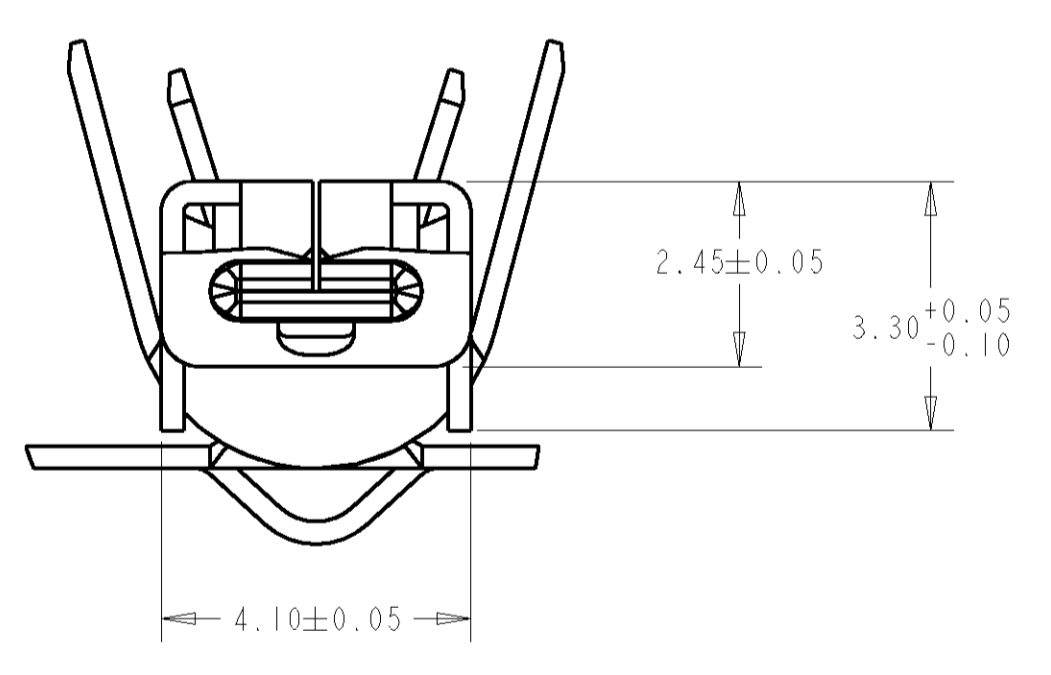

△ MATERIAL: 0.30 THICK COPPER ALLOY, PREPLATED WITH 0.0008 MINIMUM THICK MATTE TIN (ELV COMPLIANT).

4. QUALIFICATION OF THE CRIMP APPLICATION TOOLING SHALL BE CONTROLLED BY THE REQUIREMENTS ESTABLISHED UNDER USCAR 21.
5. LOOSE END SPLICING TO BE USED.

DETAIL A  
SCALE 20:1

REELING	N	L	ØK	J	H	ØF	E	WIRE SIZE	PART NO.
△3								12 AWG	I-1326031-2
△2	1.35	6.8	4.30	5.89	4.7	2.7	5.25	12 AWG	I-1326031-1
								14 AWG	I-1326031-0
△3								16 AWG	I-1326031-9
								18 AWG	I-1326031-8
								20 AWG	I-1326031-7
								22 AWG	I-1326031-6
△2	1.35	6.5	4.30	5.62	3.9	1.70	3.88	14 AWG	I-1326031-5
	1.10	5.6	3.80	4.54	3.9	1.70	3.88	16 AWG	I-1326031-4
	1.10	5.6	3.80	4.54	3.3	1.30	2.76	18 AWG	I-1326031-3
	0.90	5.0	3.40	4.11	3.3	1.30	2.76	20 AWG	I-1326031-2
	0.90	5.0	3.40	4.11	2.5	0.90	2.11	22 AWG	I-1326031-1