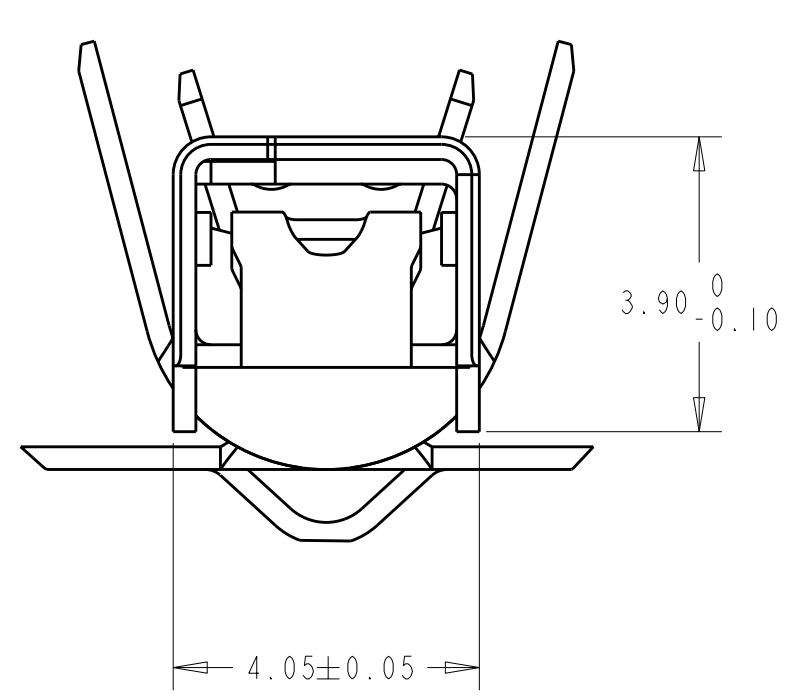

LOC	DIST	REV	DATE	BY	CHK	APPV
GE	00	E1	26APR2011	RK	HMR	

REVISIONS

△ MATERIAL: 0.30 THICK COPPER ALLOY, PREPLATED WITH 0.0008 MINIMUM THICK REFLOW TIN OR BRIGHT TIN (ELV COMPLIANT).

ALTERNATE MATERIAL: 0.30 THICK COPPER ALLOY, PREPLATED WITH 0.0008 MINIMUM THICK BRIGHT TIN (ELV COMPLIANT).

4. QUALIFICATION OF THE CRIMP APPLICATION TOOLING SHALL BE CONTROLLED BY THE REQUIREMENTS ESTABLISHED UNDER USCAR 21.
5. LOOSE END SPLICING TO BE USED.

REELING	N	L	ØK	J	H	ØF	E	WIRE SIZE	PART NO.
3								12 AWG	I-1326032-2
								14 AWG	I-1326032-1
								16 AWG	I-1326032-0
								18 AWG	1326032-9
								20 AWG	1326032-8
2								22 AWG	1326032-7
	1.35	6.8	4.30	6.09	4.7	2.70	5.25	12 AWG	1326032-6
	1.35	6.5	4.30	5.62	3.9	1.70	3.88	14 AWG	1326032-5
	1.10	5.6	3.80	4.54	3.9	1.70	3.88	16 AWG	1326032-4
	1.10	5.6	3.80	4.54	3.3	1.30	2.76	18 AWG	1326032-3
	0.90	5.0	3.40	4.11	3.3	1.30	2.76	20 AWG	1326032-2
	0.90	5.0	3.40	4.11	2.5	0.90	2.11	22 AWG	1326032-1

THIS DRAWING IS A CONTROLLED DOCUMENT.

AWN: D. STRAUSSER 28APR99
 CHK: D. BROWN 28APR99
 APPV: D. BROWN 28APR99

TE Connectivity
2.8mm RECEPTACLE, SEALED

SAE/USCAR-2 8/97
 114-13013
 WEIGHT: -
 SCALE: 10:1