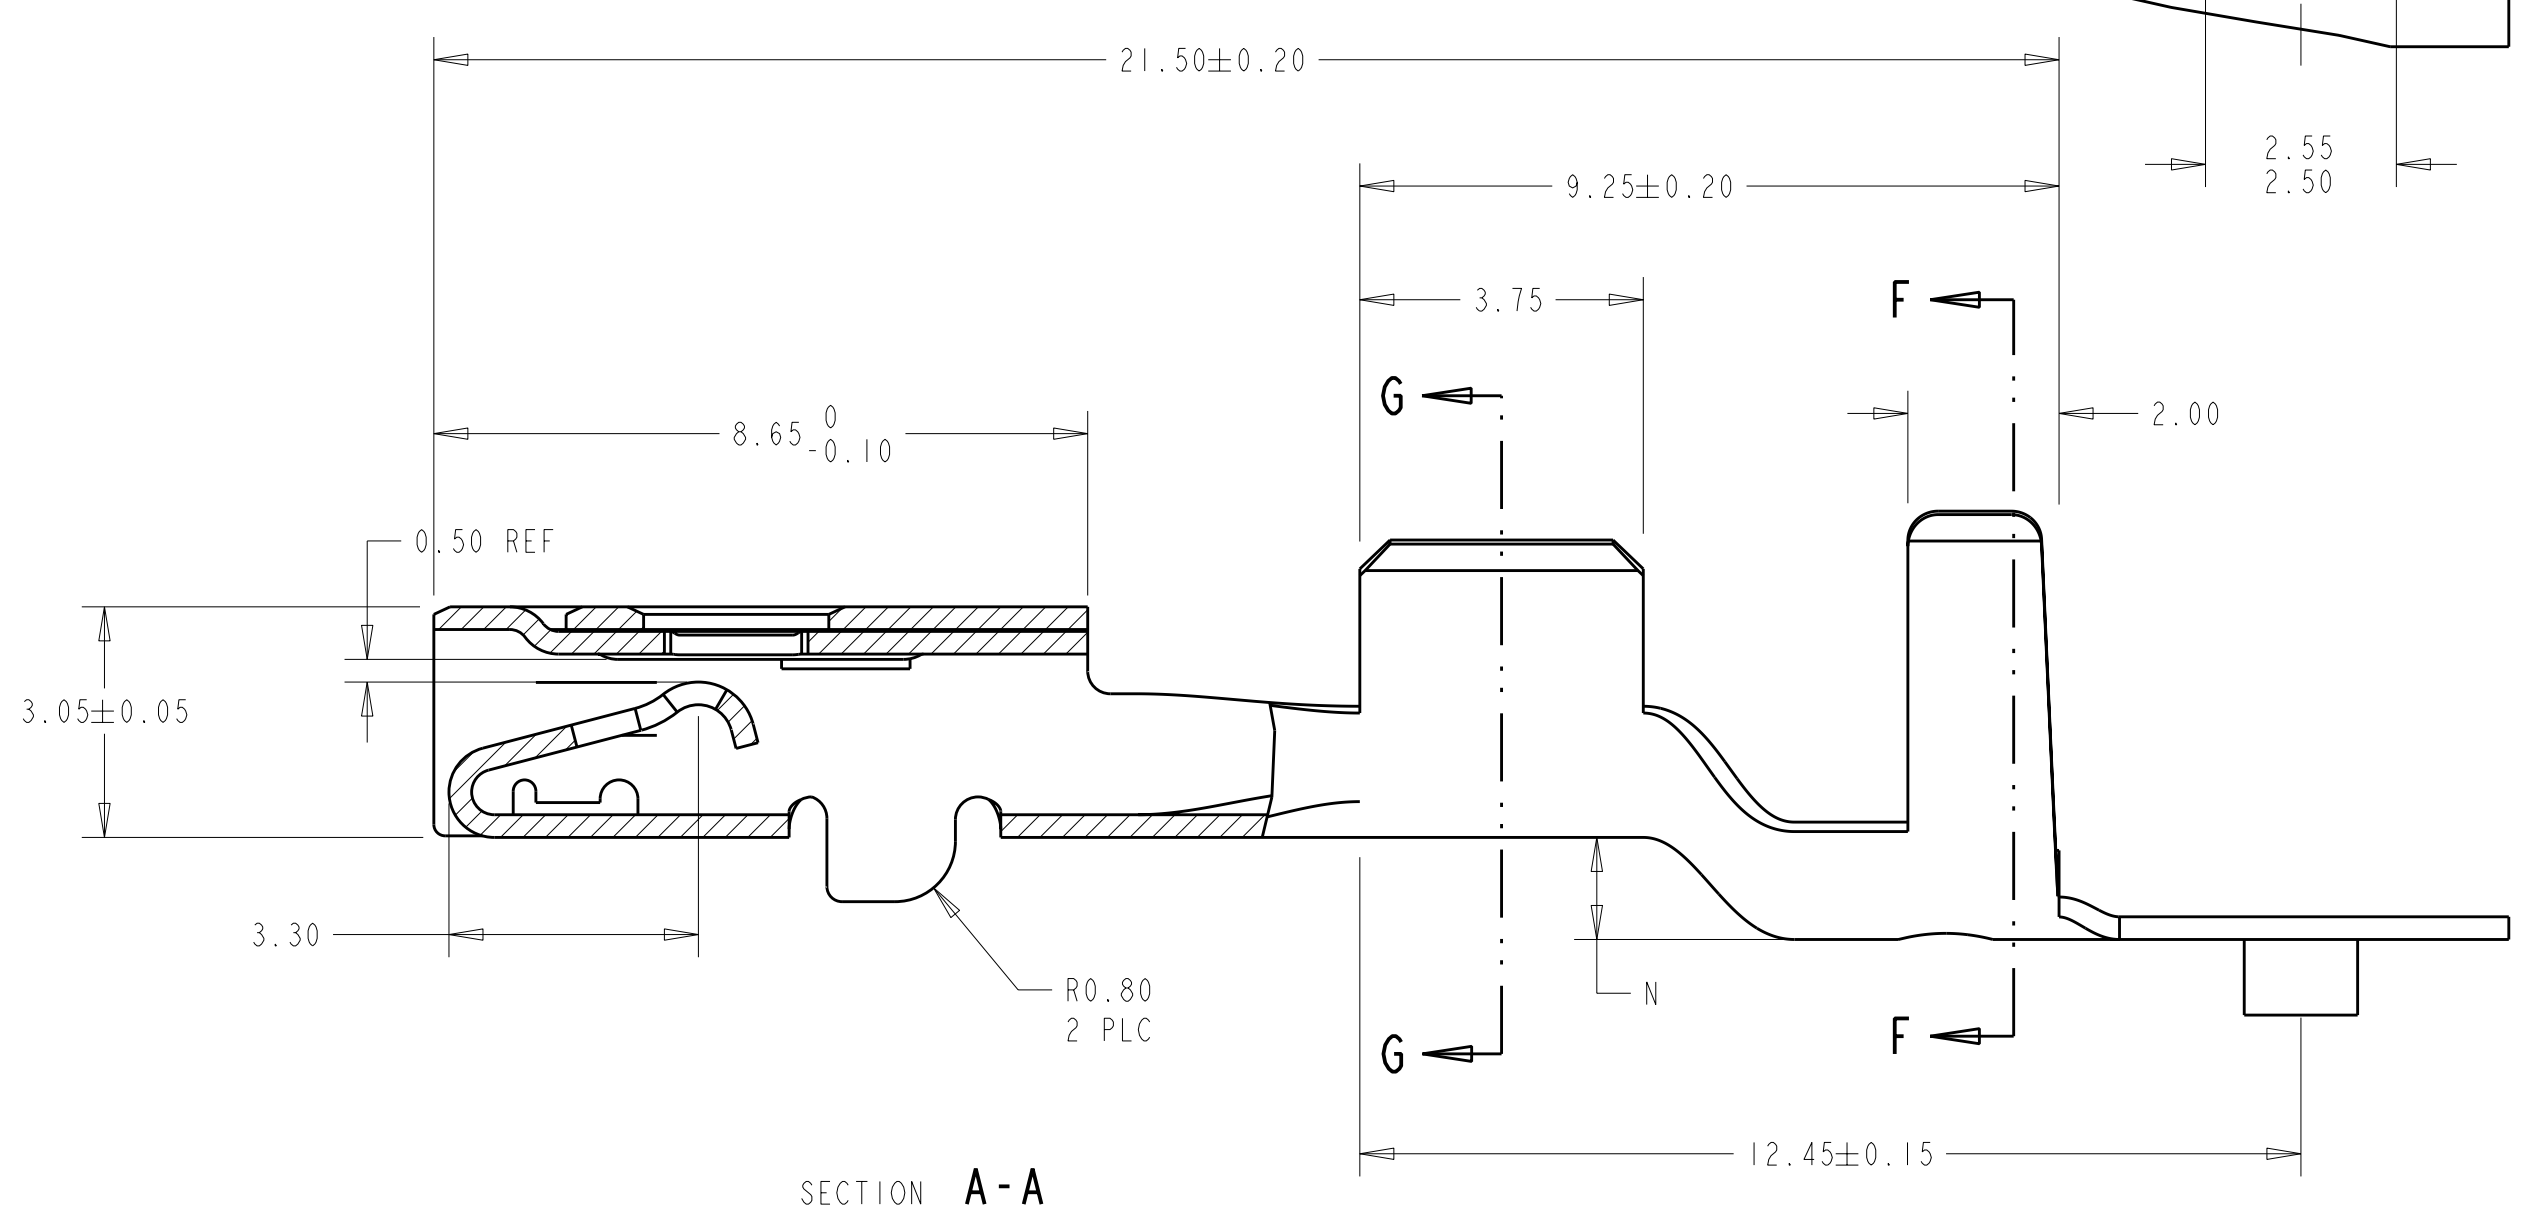

LOC	DIST	REV	DATE	BY	CHK	APPV
GE	00	E1	26APR2011	RK	HMR	

REVISIONS

△ MATERIAL: 0.30 THICK COPPER ALLOY, PREPLATED WITH 0.0008 MINIMUM THICK REFLOW TIN OR BRIGHT TIN (ELV COMPLIANT).

ALTERNATE MATERIAL: 0.30 THICK COPPER ALLOY, PREPLATED WITH 0.0008 MINIMUM THICK BRIGHT TIN (ELV COMPLIANT).

4. QUALIFICATION OF THE CRIMP APPLICATION TOOLING SHALL BE CONTROLLED BY THE REQUIREMENTS ESTABLISHED UNDER USCAR 21.
5. LOOSE END SPLICING TO BE USED.

REELING	N	L	ØK	J	H	ØF	E	WIRE SIZE	PART NO.
3								12 AWG	I-1326032-2
								14 AWG	I-1326032-1
								16 AWG	I-1326032-0
								18 AWG	1326032-9
								20 AWG	1326032-8
2								22 AWG	1326032-7
	1.35	6.8	4.30	6.09	4.7	2.70	5.25	12 AWG	1326032-6
	1.35	6.5	4.30	5.62	3.9	1.70	3.88	14 AWG	1326032-5
	1.10	5.6	3.80	4.54	3.9	1.70	3.88	16 AWG	1326032-4
	1.10	5.6	3.80	4.54	3.3	1.30	2.76	18 AWG	1326032-3
	0.90	5.0	3.40	4.11	3.3	1.30	2.76	20 AWG	1326032-2
	0.90	5.0	3.40	4.11	2.5	0.90	2.11	22 AWG	1326032-1

THIS DRAWING IS A CONTROLLED DOCUMENT.

AWN: D. STRAUSSER 28APR99
 CHK: D. BROWN 28APR99
 APPV: D. BROWN 28APR99

TE Connectivity
2.8mm RECEPTACLE, SEALED

SAE/USCAR-2 8/97
 114-13013
 WEIGHT: -
 SCALE: 10:1