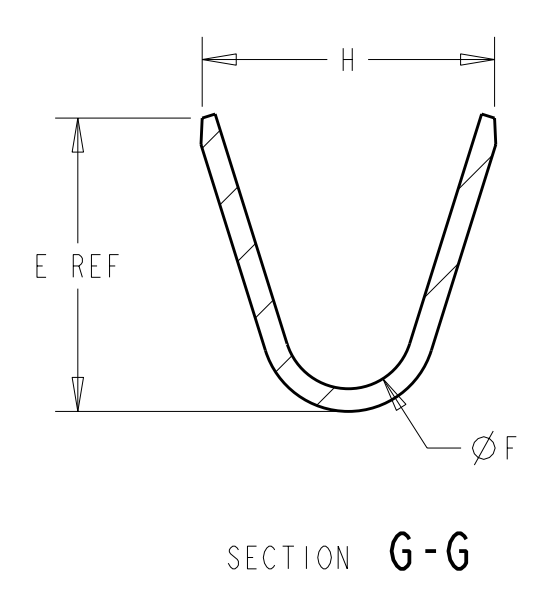

LOC	DIST	REV	DATE	BY	CHK	APPV
GE	00	E1	26APR2011	RK	HMR	

REVISIONS

△ MATERIAL: 0.30 THICK COPPER ALLOY, PREPLATED WITH 0.0008 MINIMUM THICK REFLOW TIN OR BRIGHT TIN (ELV COMPLIANT).

ALTERNATE MATERIAL: 0.30 THICK COPPER ALLOY, PREPLATED WITH 0.0008 MINIMUM THICK BRIGHT TIN (ELV COMPLIANT).

4. QUALIFICATION OF THE CRIMP APPLICATION TOOLING SHALL BE CONTROLLED BY THE REQUIREMENTS ESTABLISHED UNDER USCAR 21.
5. LOOSE END SPLICING TO BE USED.

REELING	N	L	ØK	J	H	ØF	E	WIRE SIZE	PART NO.
3								12 AWG	I-1326032-2
								14 AWG	I-1326032-1
								16 AWG	I-1326032-0
								18 AWG	1326032-9
								20 AWG	1326032-8
2								22 AWG	1326032-7
	1.35	6.8	4.30	6.09	4.7	2.70	5.25	12 AWG	1326032-6
	1.35	6.5	4.30	5.62	3.9	1.70	3.88	14 AWG	1326032-5
	1.10	5.6	3.80	4.54	3.9	1.70	3.88	16 AWG	1326032-4
	1.10	5.6	3.80	4.54	3.3	1.30	2.76	18 AWG	1326032-3
	0.90	5.0	3.40	4.11	3.3	1.30	2.76	20 AWG	1326032-2
	0.90	5.0	3.40	4.11	2.5	0.90	2.11	22 AWG	1326032-1

THIS DRAWING IS A CONTROLLED DOCUMENT.

AWN: D. STRAUSSER 28APR99
 CHK: D. BROWN 28APR99
 APPV: D. BROWN 28APR99

TE Connectivity
2.8mm RECEPTACLE, SEALED

SAE/USCAR-2 8/97
 114-13013
 WEIGHT: -
 SCALE: 10:1