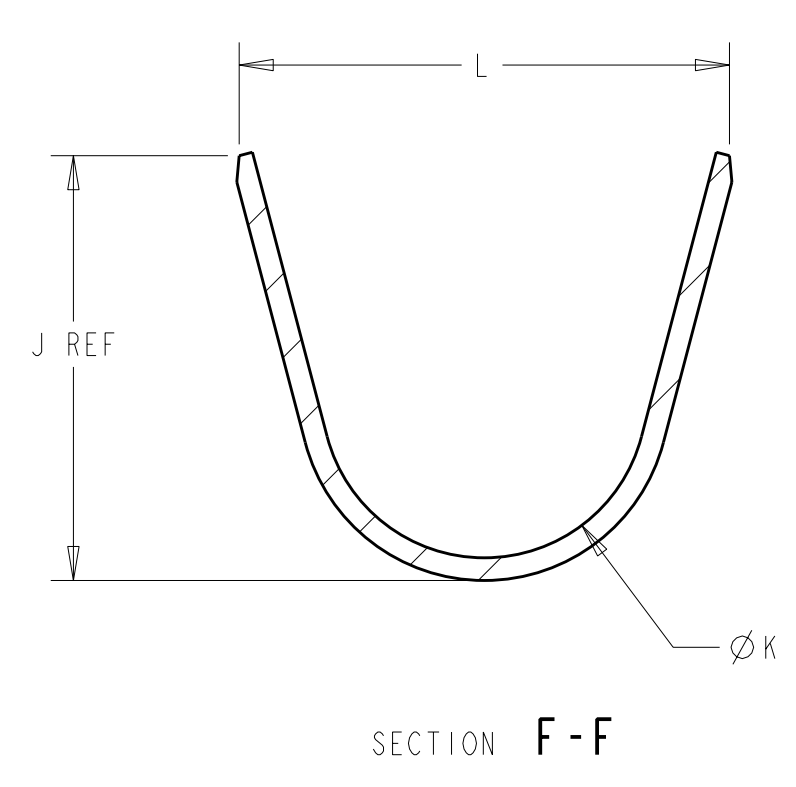

LOC	DIST	REV	DATE	BY	CHK	APPV
GE	00	E1	26APR2011	RK	HMR	

REVISIONS

△ MATERIAL: 0.30 THICK COPPER ALLOY, PREPLATED WITH 0.0008 MINIMUM THICK REFLOW TIN OR BRIGHT TIN (ELV COMPLIANT).

ALTERNATE MATERIAL: 0.30 THICK COPPER ALLOY, PREPLATED WITH 0.0008 MINIMUM THICK BRIGHT TIN (ELV COMPLIANT).

4. QUALIFICATION OF THE CRIMP APPLICATION TOOLING SHALL BE CONTROLLED BY THE REQUIREMENTS ESTABLISHED UNDER USCAR 21.
5. LOOSE END SPLICING TO BE USED.

REELING	N	L	ØK	J	H	ØF	E	WIRE SIZE	PART NO.
3								12 AWG	I-1326032-2
								14 AWG	I-1326032-1
								16 AWG	I-1326032-0
								18 AWG	1326032-9
								20 AWG	1326032-8
2								22 AWG	1326032-7
	1.35	6.8	4.30	6.09	4.7	2.70	5.25	12 AWG	1326032-6
	1.35	6.5	4.30	5.62	3.9	1.70	3.88	14 AWG	1326032-5
	1.10	5.6	3.80	4.54	3.9	1.70	3.88	16 AWG	1326032-4
	1.10	5.6	3.80	4.54	3.3	1.30	2.76	18 AWG	1326032-3
	0.90	5.0	3.40	4.11	3.3	1.30	2.76	20 AWG	1326032-2
	0.90	5.0	3.40	4.11	2.5	0.90	2.11	22 AWG	1326032-1

THIS DRAWING IS A CONTROLLED DOCUMENT.

AWN: D. STRAUSSER 28APR99
 CHK: D. BROWN 28APR99
 APPV: D. BROWN 28APR99

TE Connectivity
2.8mm RECEPTACLE, SEALED

SAE/USCAR-2 8/97
 114-13013
 WEIGHT: -
 SCALE: 10:1