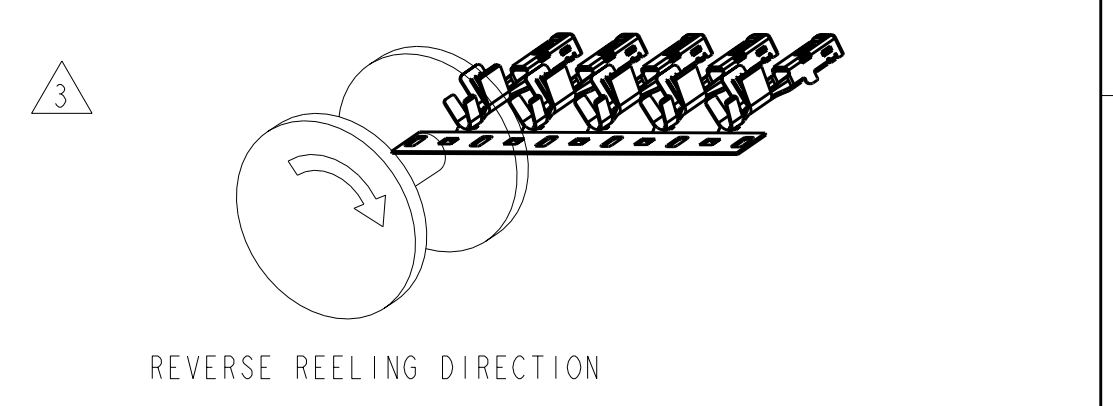

LOC	DIST	REV	DATE	BY	CHK	APPV
GE	00	E1	26APR2011	RK	HMR	

REVISIONS

△ MATERIAL: 0.30 THICK COPPER ALLOY, PREPLATED WITH 0.0008 MINIMUM THICK REFLOW TIN OR BRIGHT TIN (ELV COMPLIANT).

ALTERNATE MATERIAL: 0.30 THICK COPPER ALLOY, PREPLATED WITH 0.0008 MINIMUM THICK BRIGHT TIN (ELV COMPLIANT).

4. QUALIFICATION OF THE CRIMP APPLICATION TOOLING SHALL BE CONTROLLED BY THE REQUIREMENTS ESTABLISHED UNDER USCAR 21.
5. LOOSE END SPLICING TO BE USED.

REELING	N	L	ØK	J	H	ØF	E	WIRE SIZE	PART NO.
3								12 AWG	I-1326032-2
								14 AWG	I-1326032-1
								16 AWG	I-1326032-0
								18 AWG	1326032-9
								20 AWG	1326032-8
2								22 AWG	1326032-7
	1.35	6.8	4.30	6.09	4.7	2.70	5.25	12 AWG	1326032-6
	1.35	6.5	4.30	5.62	3.9	1.70	3.88	14 AWG	1326032-5
	1.10	5.6	3.80	4.54	3.9	1.70	3.88	16 AWG	1326032-4
	1.10	5.6	3.80	4.54	3.3	1.30	2.76	18 AWG	1326032-3
	0.90	5.0	3.40	4.11	3.3	1.30	2.76	20 AWG	1326032-2
	0.90	5.0	3.40	4.11	2.5	0.90	2.11	22 AWG	1326032-1