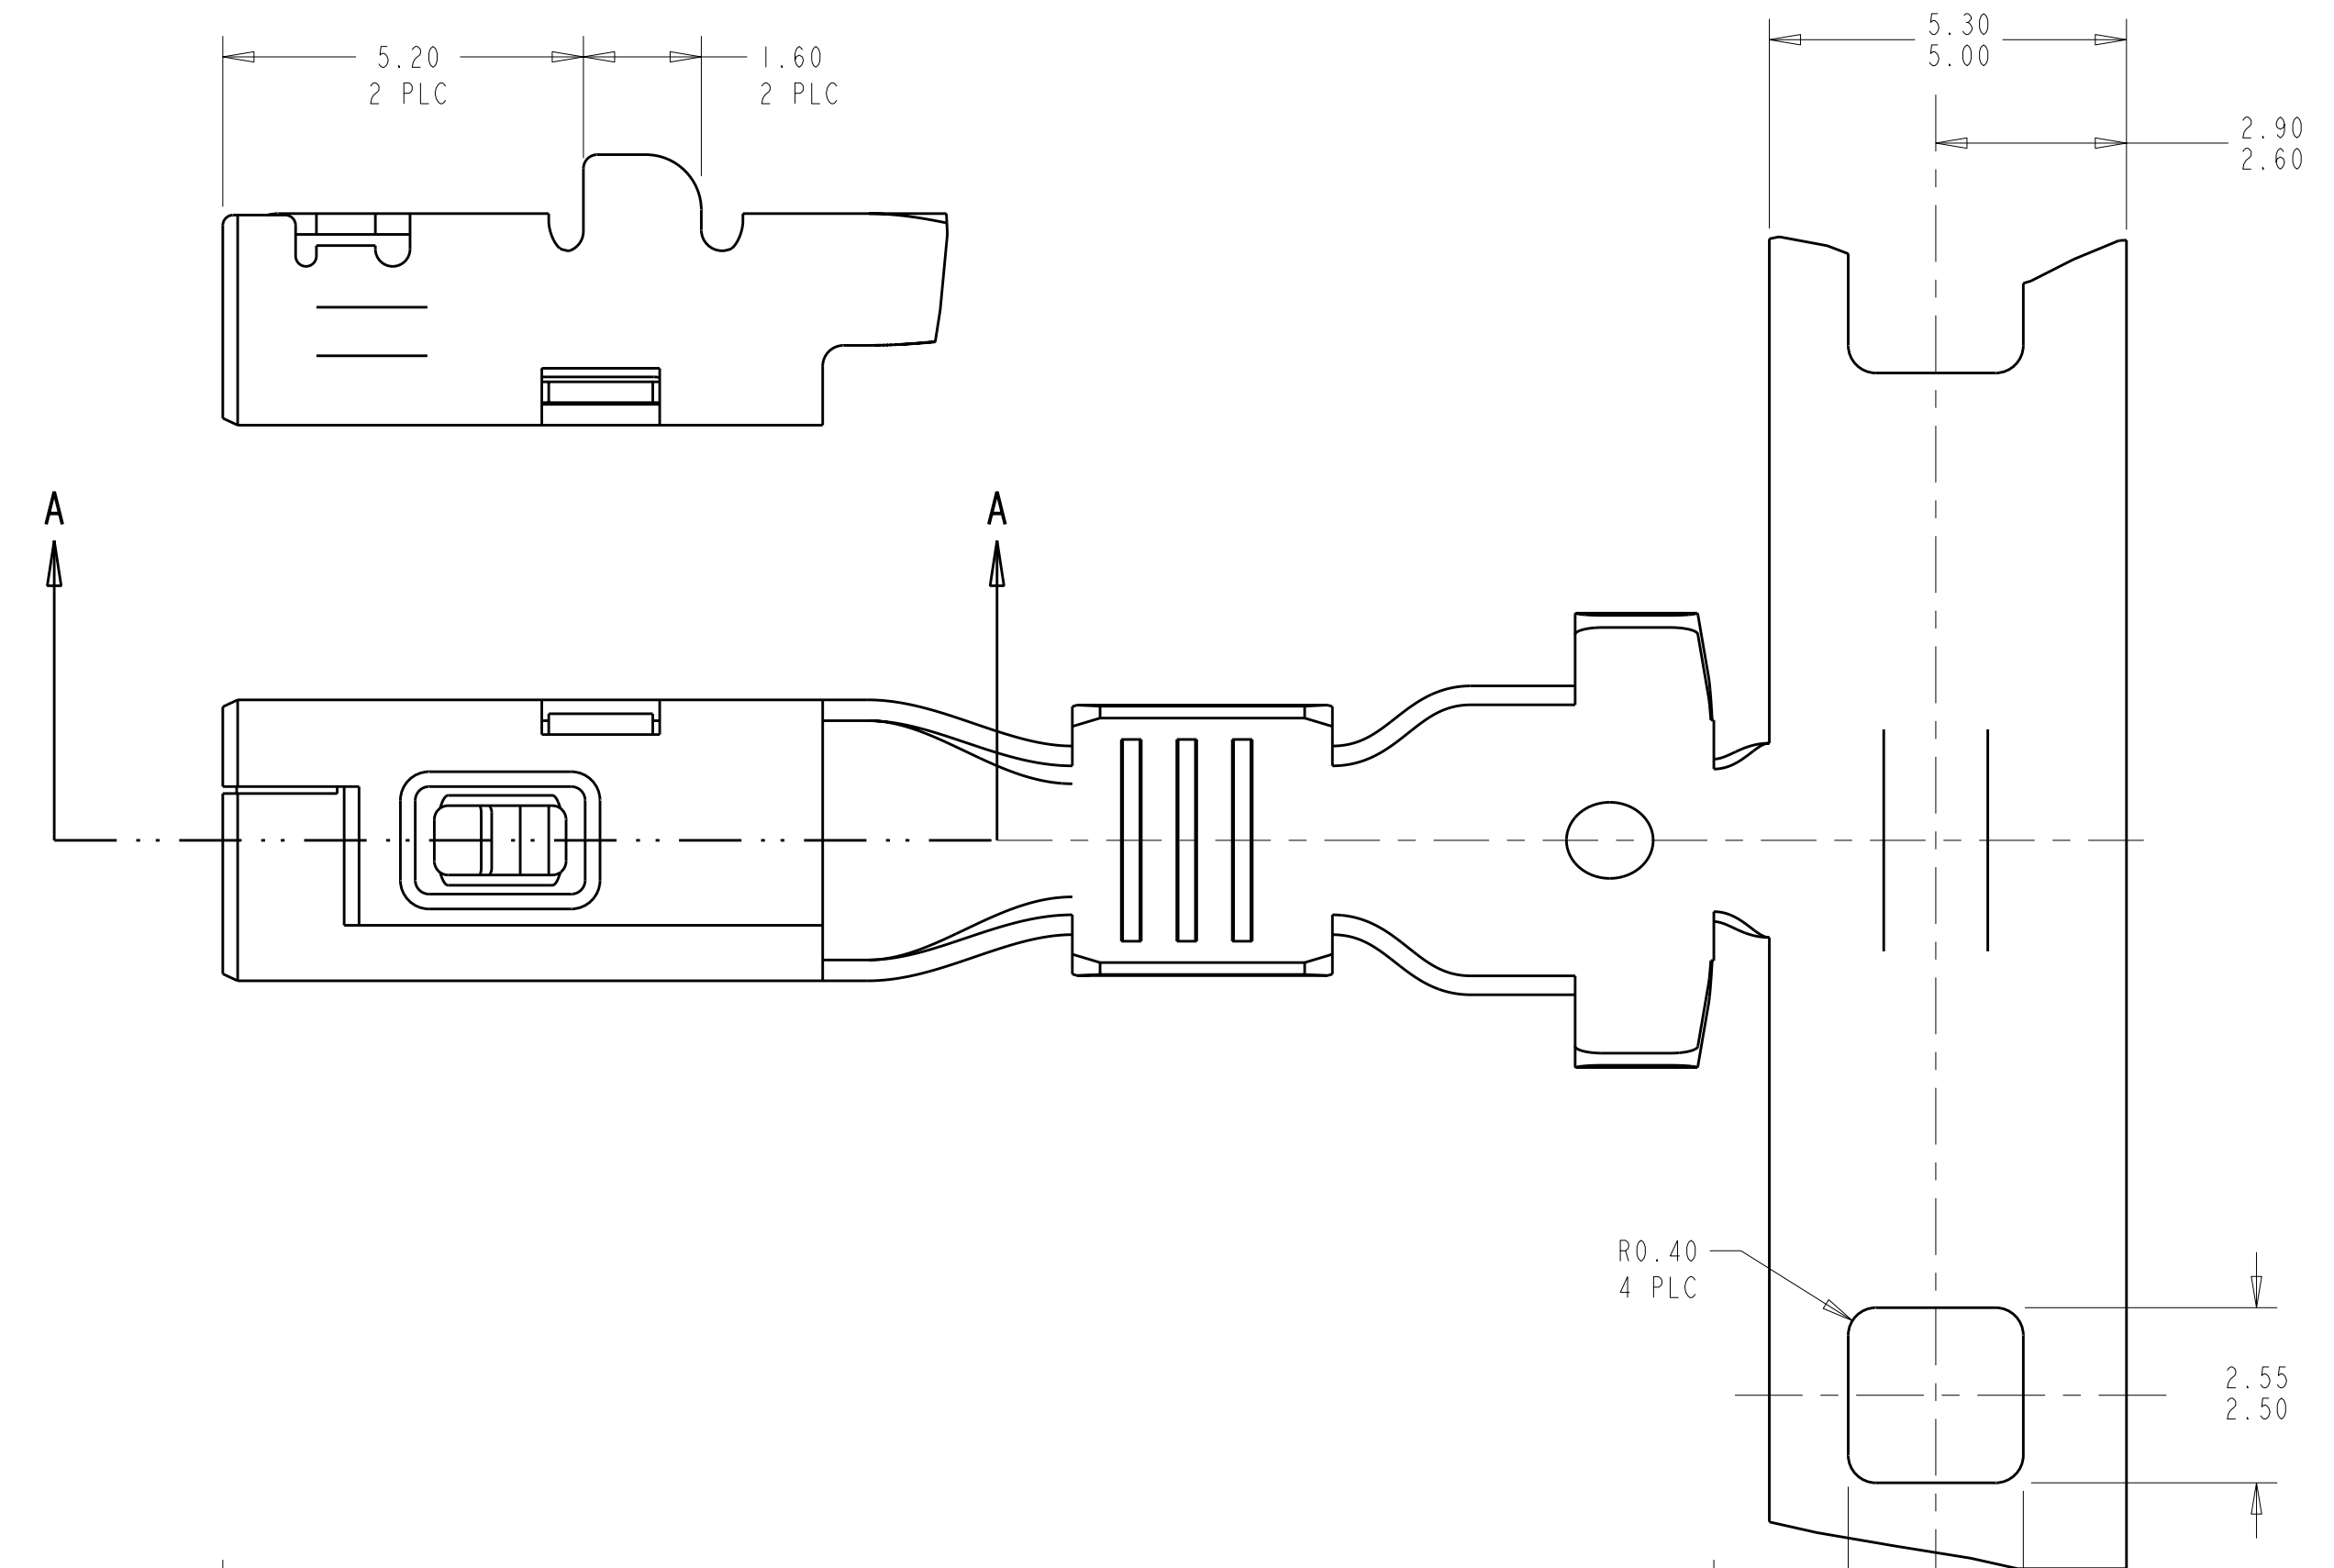

LOC	DIST	REV	DATE	BY	CHK	APPV
GE	00	E1	26APR2011	RK	HMR	

REVISIONS

△ MATERIAL: 0.30 THICK COPPER ALLOY, PREPLATED WITH 0.0008 MINIMUM THICK REFLOW TIN OR BRIGHT TIN (ELV COMPLIANT).

ALTERNATE MATERIAL: 0.30 THICK COPPER ALLOY, PREPLATED WITH 0.0008 MINIMUM THICK BRIGHT TIN (ELV COMPLIANT).

4. QUALIFICATION OF THE CRIMP APPLICATION TOOLING SHALL BE CONTROLLED BY THE REQUIREMENTS ESTABLISHED UNDER USCAR 21.
5. LOOSE END SPLICING TO BE USED.

REELING	N	L	ØK	J	H	ØF	E	WIRE SIZE	PART NO.
3								12 AWG	I-1326032-2
								14 AWG	I-1326032-1
								16 AWG	I-1326032-0
								18 AWG	1326032-9
								20 AWG	1326032-8
2								22 AWG	1326032-7
	1.35	6.8	4.30	6.09	4.7	2.70	5.25	12 AWG	1326032-6
	1.35	6.5	4.30	5.62	3.9	1.70	3.88	14 AWG	1326032-5
	1.10	5.6	3.80	4.54	3.9	1.70	3.88	16 AWG	1326032-4
	1.10	5.6	3.80	4.54	3.3	1.30	2.76	18 AWG	1326032-3
	0.90	5.0	3.40	4.11	3.3	1.30	2.76	20 AWG	1326032-2
	0.90	5.0	3.40	4.11	2.5	0.90	2.11	22 AWG	1326032-1

THIS DRAWING IS A CONTROLLED DOCUMENT.

AWN: D. STRAUSSER 28APR99
 CHK: D. BROWN 28APR99
 APPV: D. BROWN 28APR99

TE Connectivity
2.8mm RECEPTACLE, SEALED

SAE/USCAR-2 8/97
 114-13013
 WEIGHT: -
 SCALE: 10:1