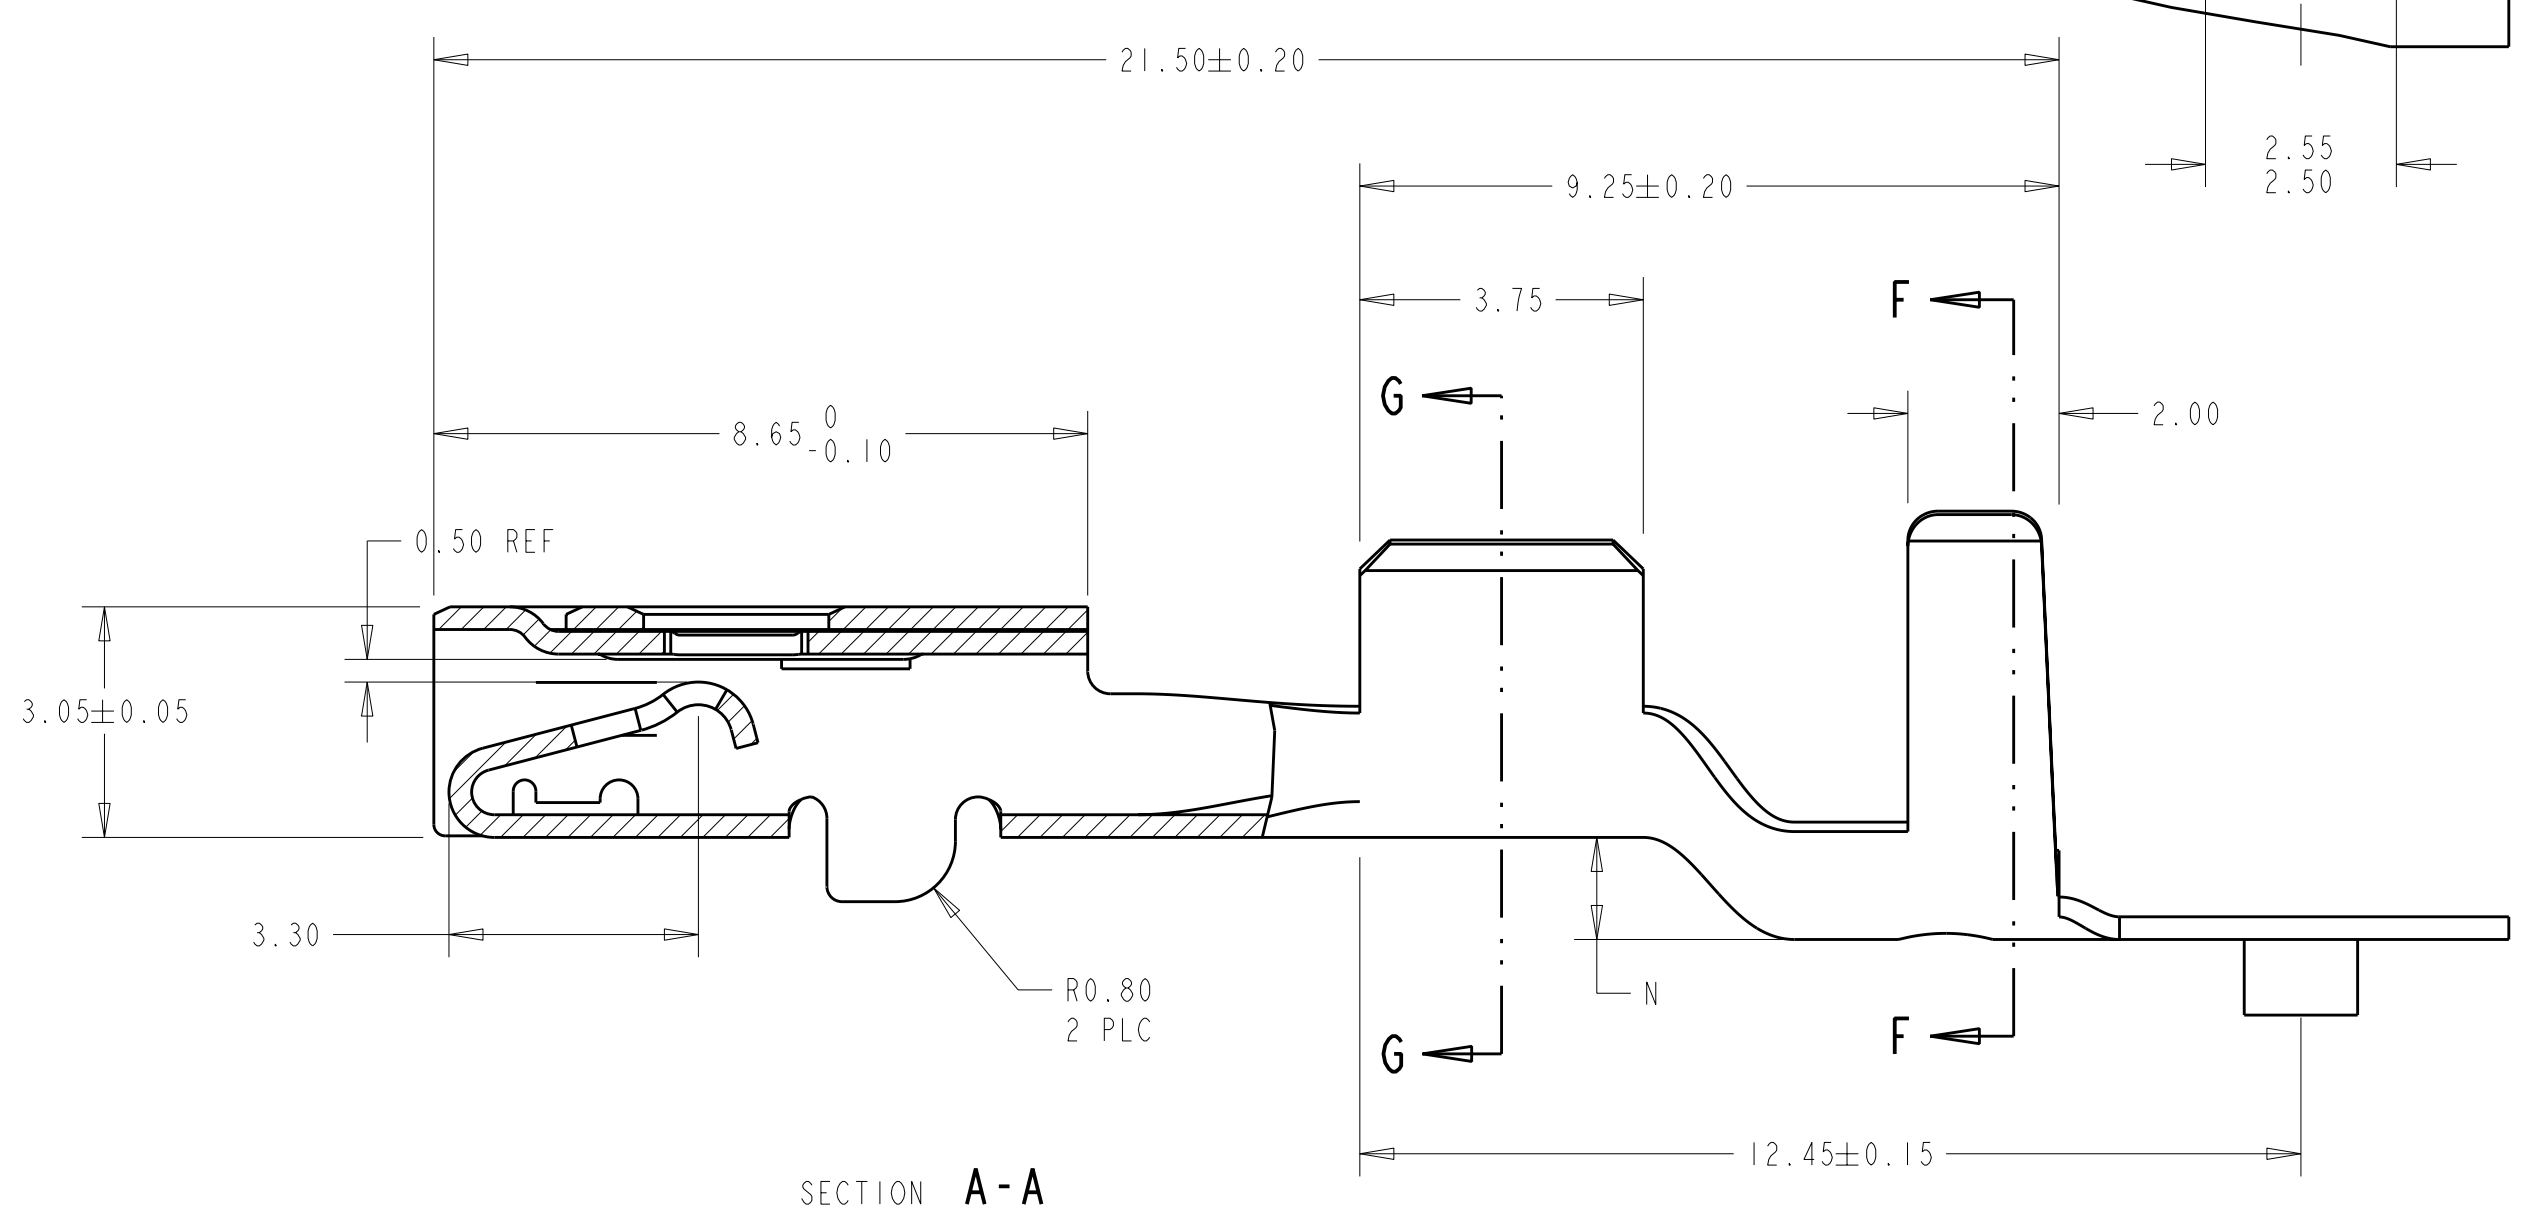

LOC	DIST	REV	DATE	BY	CHK	APPV
GE	00	E1	26APR2011	RK	HMR	

REVISIONS

△ MATERIAL: 0.30 THICK COPPER ALLOY, PREPLATED WITH 0.0008 MINIMUM THICK REFLOW TIN OR BRIGHT TIN (ELV COMPLIANT).

ALTERNATE MATERIAL: 0.30 THICK COPPER ALLOY, PREPLATED WITH 0.0008 MINIMUM THICK BRIGHT TIN (ELV COMPLIANT).

4. QUALIFICATION OF THE CRIMP APPLICATION TOOLING SHALL BE CONTROLLED BY THE REQUIREMENTS ESTABLISHED UNDER USCAR 21.
5. LOOSE END SPLICING TO BE USED.

REELING	N	L	ØK	J	H	ØF	E	WIRE SIZE	PART NO.
3								12 AWG	I-1326032-2
								14 AWG	I-1326032-1
								16 AWG	I-1326032-0
								18 AWG	I326032-9
2								20 AWG	I326032-8
								22 AWG	I326032-7
	1.35	6.8	4.30	6.09	4.7	2.70	5.25	12 AWG	I326032-6
	1.35	6.5	4.30	5.62	3.9	1.70	3.88	14 AWG	I326032-5
	1.10	5.6	3.80	4.54	3.9	1.70	3.88	16 AWG	I326032-4
	1.10	5.6	3.80	4.54	3.3	1.30	2.76	18 AWG	I326032-3
	0.90	5.0	3.40	4.11	3.3	1.30	2.76	20 AWG	I326032-2
0.90	5.0	3.40	4.11	2.5	0.90	2.11	22 AWG	I326032-1	

THIS DRAWING IS A CONTROLLED DOCUMENT.

AWN: D. STRAUSSER 28APR99  
 CHK: D. BROWN 28APR99  
 APPV: D. BROWN 28APR99

TE Connectivity  
**2.8mm RECEPTACLE, SEALED**

SAE/USCAR-2 8/97  
 114-13013  
 WEIGHT: -  
 SCALE: 10:1

SIZE: A1  
 CAGE CODE: 00779  
 DRAWING NO: 1326032  
 SHEET: 1 OF 1  
 REV: E1