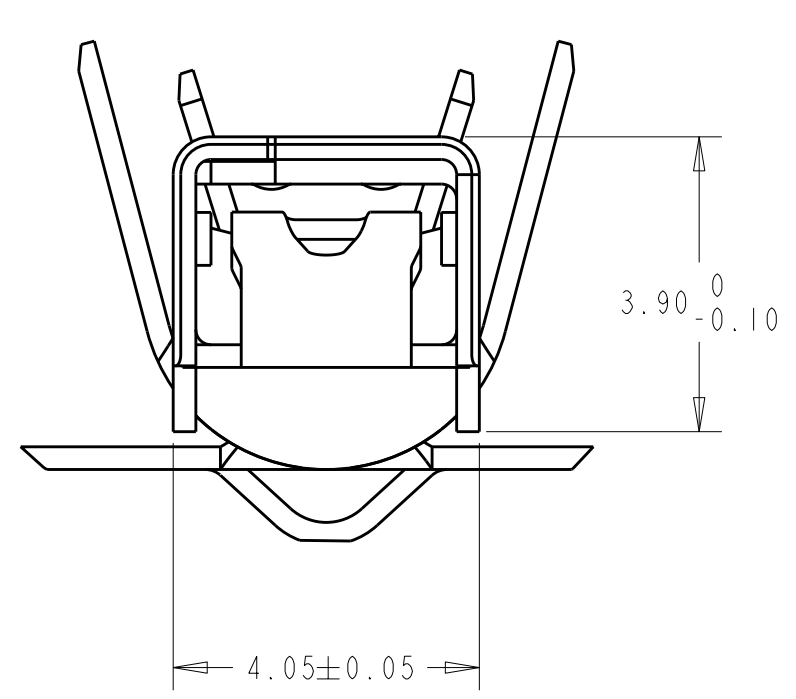

LOC	DIST	REV	DATE	BY	CHK	APPV
GE	00	E1	26APR2011	RK	HMR	

REVISIONS

△ MATERIAL: 0.30 THICK COPPER ALLOY, PREPLATED WITH 0.0008 MINIMUM THICK REFLOW TIN OR BRIGHT TIN (ELV COMPLIANT).

ALTERNATE MATERIAL: 0.30 THICK COPPER ALLOY, PREPLATED WITH 0.0008 MINIMUM THICK BRIGHT TIN (ELV COMPLIANT).

4. QUALIFICATION OF THE CRIMP APPLICATION TOOLING SHALL BE CONTROLLED BY THE REQUIREMENTS ESTABLISHED UNDER USCAR 21.
5. LOOSE END SPLICING TO BE USED.

REELING	N	L	ØK	J	H	ØF	E	WIRE SIZE	PART NO.
3								12 AWG	I-1326032-2
								14 AWG	I-1326032-1
								16 AWG	I-1326032-0
								18 AWG	I326032-9
2								20 AWG	I326032-8
								22 AWG	I326032-7
	1.35	6.8	4.30	6.09	4.7	2.70	5.25	12 AWG	I326032-6
	1.35	6.5	4.30	5.62	3.9	1.70	3.88	14 AWG	I326032-5
	1.10	5.6	3.80	4.54	3.9	1.70	3.88	16 AWG	I326032-4
	1.10	5.6	3.80	4.54	3.3	1.30	2.76	18 AWG	I326032-3
	0.90	5.0	3.40	4.11	3.3	1.30	2.76	20 AWG	I326032-2
0.90	5.0	3.40	4.11	2.5	0.90	2.11	22 AWG	I326032-1	

THIS DRAWING IS A CONTROLLED DOCUMENT.

AWN: D. STRAUSSER 28APR99  
 CHK: D. BROWN 28APR99  
 APPV: D. BROWN 28APR99

TE Connectivity  
**2.8mm RECEPTACLE, SEALED**

SAE/USCAR-2 8/97  
 114-13013  
 WEIGHT: -  
 SCALE: 10:1

SIZE: A1  
 CAGE CODE: 00779  
 DRAWING NO: 1326032  
 SHEET: 1 OF 1  
 REV: E1