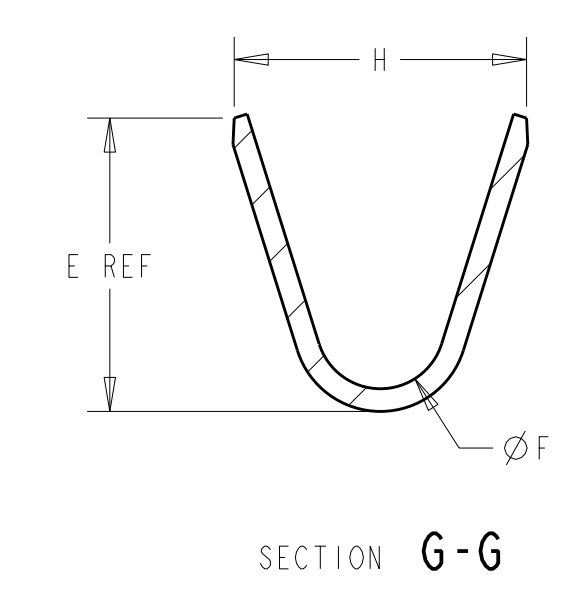

LOC	DIST	REV	DATE	BY	CHK	APPV
GE	00	E1	26APR2011	RK	HMR	

REVISIONS

△ MATERIAL: 0.30 THICK COPPER ALLOY, PREPLATED WITH 0.0008 MINIMUM THICK REFLOW TIN OR BRIGHT TIN (ELV COMPLIANT).

ALTERNATE MATERIAL: 0.30 THICK COPPER ALLOY, PREPLATED WITH 0.0008 MINIMUM THICK BRIGHT TIN (ELV COMPLIANT).

4. QUALIFICATION OF THE CRIMP APPLICATION TOOLING SHALL BE CONTROLLED BY THE REQUIREMENTS ESTABLISHED UNDER USCAR 21.
5. LOOSE END SPLICING TO BE USED.

REELING	N	L	ØK	J	H	ØF	E	WIRE SIZE	PART NO.
3								12 AWG	I-1326032-2
								14 AWG	I-1326032-1
								16 AWG	I-1326032-0
								18 AWG	I326032-9
2								20 AWG	I326032-8
								22 AWG	I326032-7
	1.35	6.8	4.30	6.09	4.7	2.70	5.25	12 AWG	I326032-6
	1.35	6.5	4.30	5.62	3.9	1.70	3.88	14 AWG	I326032-5
	1.10	5.6	3.80	4.54	3.9	1.70	3.88	16 AWG	I326032-4
	1.10	5.6	3.80	4.54	3.3	1.30	2.76	18 AWG	I326032-3
	0.90	5.0	3.40	4.11	3.3	1.30	2.76	20 AWG	I326032-2
0.90	5.0	3.40	4.11	2.5	0.90	2.11	22 AWG	I326032-1	

THIS DRAWING IS A CONTROLLED DOCUMENT.

AWN: D. STRAUSSER 28APR99  
 CHK: D. BROWN 28APR99  
 APPV: D. BROWN 28APR99

TE Connectivity  
**2.8mm RECEPTACLE, SEALED**

SAE/USCAR-2 8/97  
 114-13013  
 WEIGHT: -  
 SCALE: 10:1

SIZE: A1  
 CAGE CODE: 00779  
 DRAWING NO: 1326032  
 SHEET: 1 OF 1  
 REV: E1