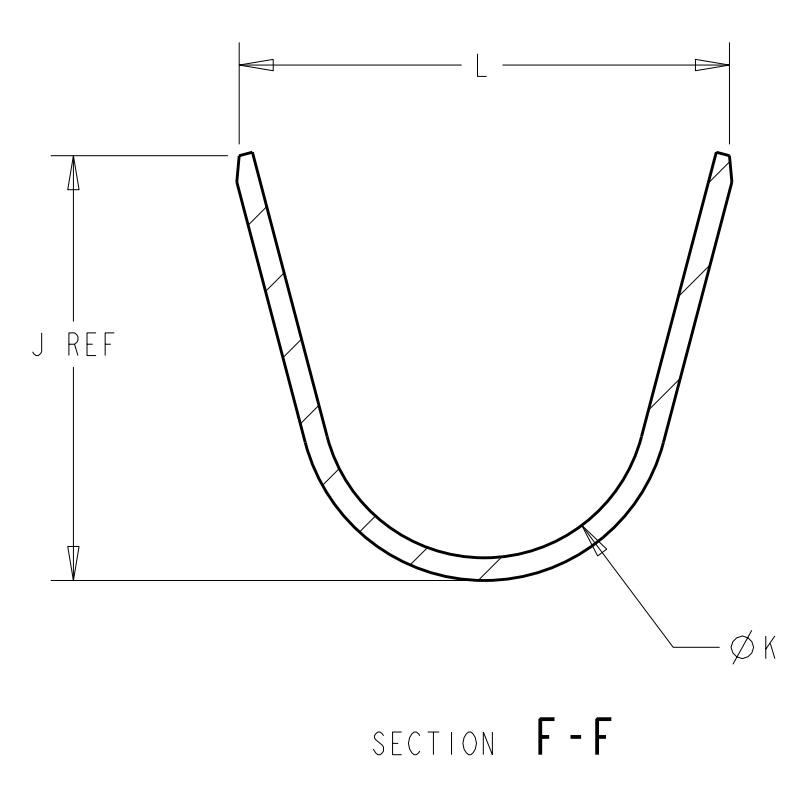

LOC	DIST	REV	DATE	BY	CHK	APPV
GE	00	E1	26APR2011	RK	HMR	

REVISIONS

△ MATERIAL: 0.30 THICK COPPER ALLOY, PREPLATED WITH 0.0008 MINIMUM THICK REFLOW TIN OR BRIGHT TIN (ELV COMPLIANT).

ALTERNATE MATERIAL: 0.30 THICK COPPER ALLOY, PREPLATED WITH 0.0008 MINIMUM THICK BRIGHT TIN (ELV COMPLIANT).

4. QUALIFICATION OF THE CRIMP APPLICATION TOOLING SHALL BE CONTROLLED BY THE REQUIREMENTS ESTABLISHED UNDER USCAR 21.
5. LOOSE END SPLICING TO BE USED.

REELING	N	L	ØK	J	H	ØF	E	WIRE SIZE	PART NO.
3								12 AWG	I-1326032-2
								14 AWG	I-1326032-1
								16 AWG	I-1326032-0
								18 AWG	I326032-9
2								20 AWG	I326032-8
								22 AWG	I326032-7
	1.35	6.8	4.30	6.09	4.7	2.70	5.25	12 AWG	I326032-6
	1.35	6.5	4.30	5.62	3.9	1.70	3.88	14 AWG	I326032-5
	1.10	5.6	3.80	4.54	3.9	1.70	3.88	16 AWG	I326032-4
	1.10	5.6	3.80	4.54	3.3	1.30	2.76	18 AWG	I326032-3
	0.90	5.0	3.40	4.11	3.3	1.30	2.76	20 AWG	I326032-2
0.90	5.0	3.40	4.11	2.5	0.90	2.11	22 AWG	I326032-1	

THIS DRAWING IS A CONTROLLED DOCUMENT.

AWN: D. STRAUSSER 28APR99  
 CHK: D. BROWN 28APR99  
 APPV: D. BROWN 28APR99

TE Connectivity  
**2.8mm RECEPTACLE, SEALED**

SAE/USCAR-2 8/97  
 114-13013  
 WEIGHT: -  
 SCALE: 10:1

SIZE: A1  
 CAGE CODE: 00779  
 DRAWING NO: 1326032  
 SHEET: 1 OF 1  
 REV: E1