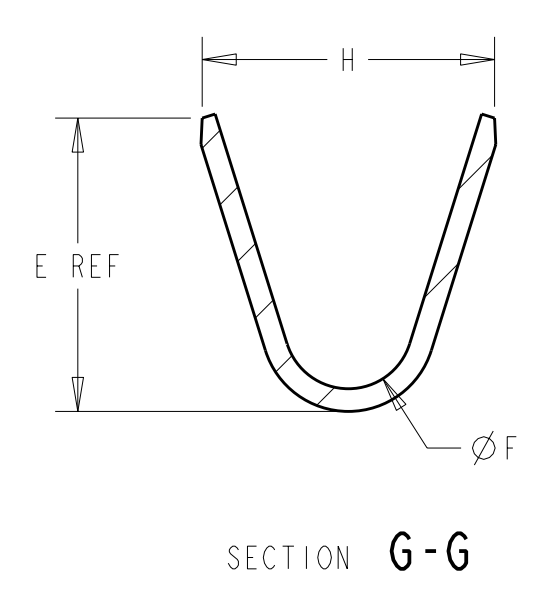

LOC	DIST	REV	DATE	BY	CHK	APPV
GE	00	E1	26APR2011	RK	HMR	

REVISIONS

△ MATERIAL: 0.30 THICK COPPER ALLOY, PREPLATED WITH 0.0008 MINIMUM THICK REFLOW TIN OR BRIGHT TIN (ELV COMPLIANT).

ALTERNATE MATERIAL: 0.30 THICK COPPER ALLOY, PREPLATED WITH 0.0008 MINIMUM THICK BRIGHT TIN (ELV COMPLIANT).

4. QUALIFICATION OF THE CRIMP APPLICATION TOOLING SHALL BE CONTROLLED BY THE REQUIREMENTS ESTABLISHED UNDER USCAR 21.

5. LOOSE END SPLICING TO BE USED.

REELING	N	L	ØK	J	H	ØF	E	WIRE SIZE	PART NO.
3								12 AWG	I-1326032-2
								14 AWG	I-1326032-1
								16 AWG	I-1326032-0
								18 AWG	1326032-9
								20 AWG	1326032-8
2								22 AWG	1326032-7
	1.35	6.8	4.30	6.09	4.7	2.70	5.25	12 AWG	1326032-6
	1.35	6.5	4.30	5.62	3.9	1.70	3.88	14 AWG	1326032-5
	1.10	5.6	3.80	4.54	3.9	1.70	3.88	16 AWG	1326032-4
	1.10	5.6	3.80	4.54	3.3	1.30	2.76	18 AWG	1326032-3
	0.90	5.0	3.40	4.11	3.3	1.30	2.76	20 AWG	1326032-2
	0.90	5.0	3.40	4.11	2.5	0.90	2.11	22 AWG	1326032-1

THIS DRAWING IS A CONTROLLED DOCUMENT.

AWN: D. STRAUSSER 28APR99  
 CHK: D. BROWN 28APR99  
 APPV: D. BROWN 28APR99

TE Connectivity  
**2.8mm RECEPTACLE, SEALED**

SAE/USCAR-2 8/97  
 114-13013  
 WEIGHT: -  
 CUSTOMER DRAWING

SCALE: 10:1  
 SHEET 1 OF 1  
 REV: E1