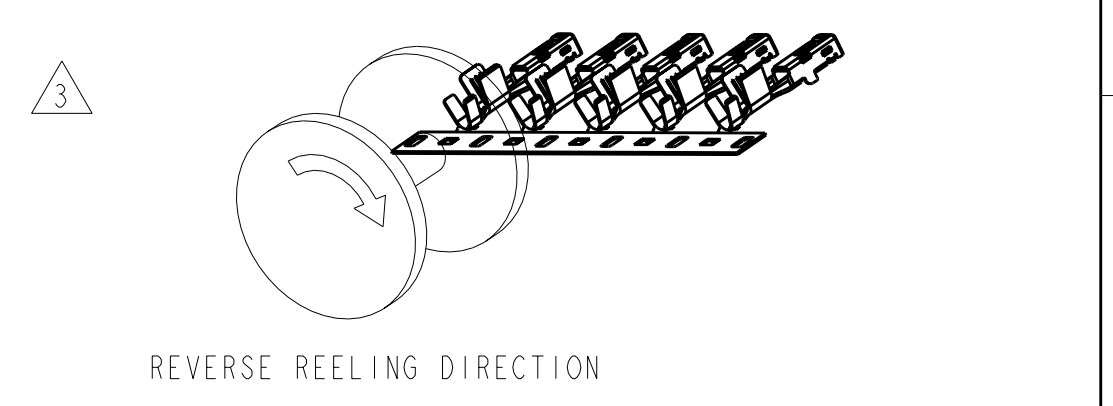

LOC	DIST	REV	DATE	BY	CHK	APPV
GE	00	E1	26APR2011	RK	HMR	

REVISIONS

△ MATERIAL: 0.30 THICK COPPER ALLOY, PREPLATED WITH 0.0008 MINIMUM THICK REFLOW TIN OR BRIGHT TIN (ELV COMPLIANT).

ALTERNATE MATERIAL: 0.30 THICK COPPER ALLOY, PREPLATED WITH 0.0008 MINIMUM THICK BRIGHT TIN (ELV COMPLIANT).

4. QUALIFICATION OF THE CRIMP APPLICATION TOOLING SHALL BE CONTROLLED BY THE REQUIREMENTS ESTABLISHED UNDER USCAR 21.

5. LOOSE END SPLICING TO BE USED.

REELING	N	L	ØK	J	H	ØF	E	WIRE SIZE	PART NO.
3								12 AWG	I-1326032-2
								14 AWG	I-1326032-1
								16 AWG	I-1326032-0
								18 AWG	1326032-9
								20 AWG	1326032-8
2								22 AWG	1326032-7
	1.35	6.8	4.30	6.09	4.7	2.70	5.25	12 AWG	1326032-6
	1.35	6.5	4.30	5.62	3.9	1.70	3.88	14 AWG	1326032-5
	1.10	5.6	3.80	4.54	3.9	1.70	3.88	16 AWG	1326032-4
	1.10	5.6	3.80	4.54	3.3	1.30	2.76	18 AWG	1326032-3
	0.90	5.0	3.40	4.11	3.3	1.30	2.76	20 AWG	1326032-2
	0.90	5.0	3.40	4.11	2.5	0.90	2.11	22 AWG	1326032-1