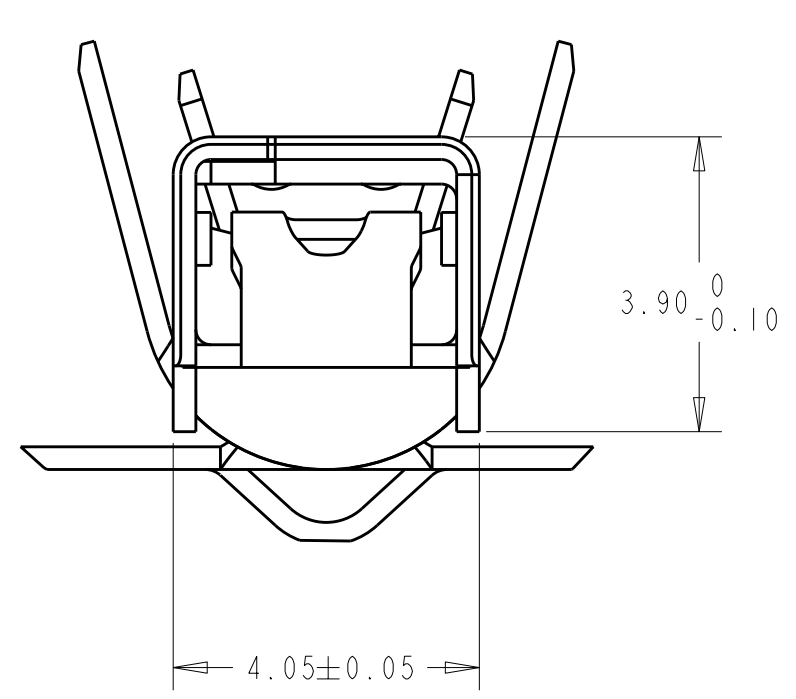

LOC	DIST	REV	DATE	BY	CHK	APPV
GE	00	E1	26APR2011	RK	HMR	

REVISIONS

△ MATERIAL: 0.30 THICK COPPER ALLOY, PREPLATED WITH 0.0008 MINIMUM THICK REFLOW TIN OR BRIGHT TIN (ELV COMPLIANT).

ALTERNATE MATERIAL: 0.30 THICK COPPER ALLOY, PREPLATED WITH 0.0008 MINIMUM THICK BRIGHT TIN (ELV COMPLIANT).

4. QUALIFICATION OF THE CRIMP APPLICATION TOOLING SHALL BE CONTROLLED BY THE REQUIREMENTS ESTABLISHED UNDER USCAR 21.

5. LOOSE END SPLICING TO BE USED.

REELING	N	L	ØK	J	H	ØF	E	WIRE SIZE	PART NO.
3								12 AWG	I-1326032-2
								14 AWG	I-1326032-1
								16 AWG	I-1326032-0
								18 AWG	1326032-9
								20 AWG	1326032-8
2								22 AWG	1326032-7
	1.35	6.8	4.30	6.09	4.7	2.70	5.25	12 AWG	1326032-6
	1.35	6.5	4.30	5.62	3.9	1.70	3.88	14 AWG	1326032-5
	1.10	5.6	3.80	4.54	3.9	1.70	3.88	16 AWG	1326032-4
	1.10	5.6	3.80	4.54	3.3	1.30	2.76	18 AWG	1326032-3
	0.90	5.0	3.40	4.11	3.3	1.30	2.76	20 AWG	1326032-2
	0.90	5.0	3.40	4.11	2.5	0.90	2.11	22 AWG	1326032-1

THIS DRAWING IS A CONTROLLED DOCUMENT.

AWN: D. STRAUSSER 28APR99  
 CHK: D. BROWN 28APR99  
 APPV: D. BROWN 28APR99

TE Connectivity  
**2.8mm RECEPTACLE, SEALED**

SAE/USCAR-2 8/97  
 114-13013  
 WEIGHT: -  
 CUSTOMER DRAWING

SCALE: 10:1  
 SHEET 1 OF 1  
 REV: E1