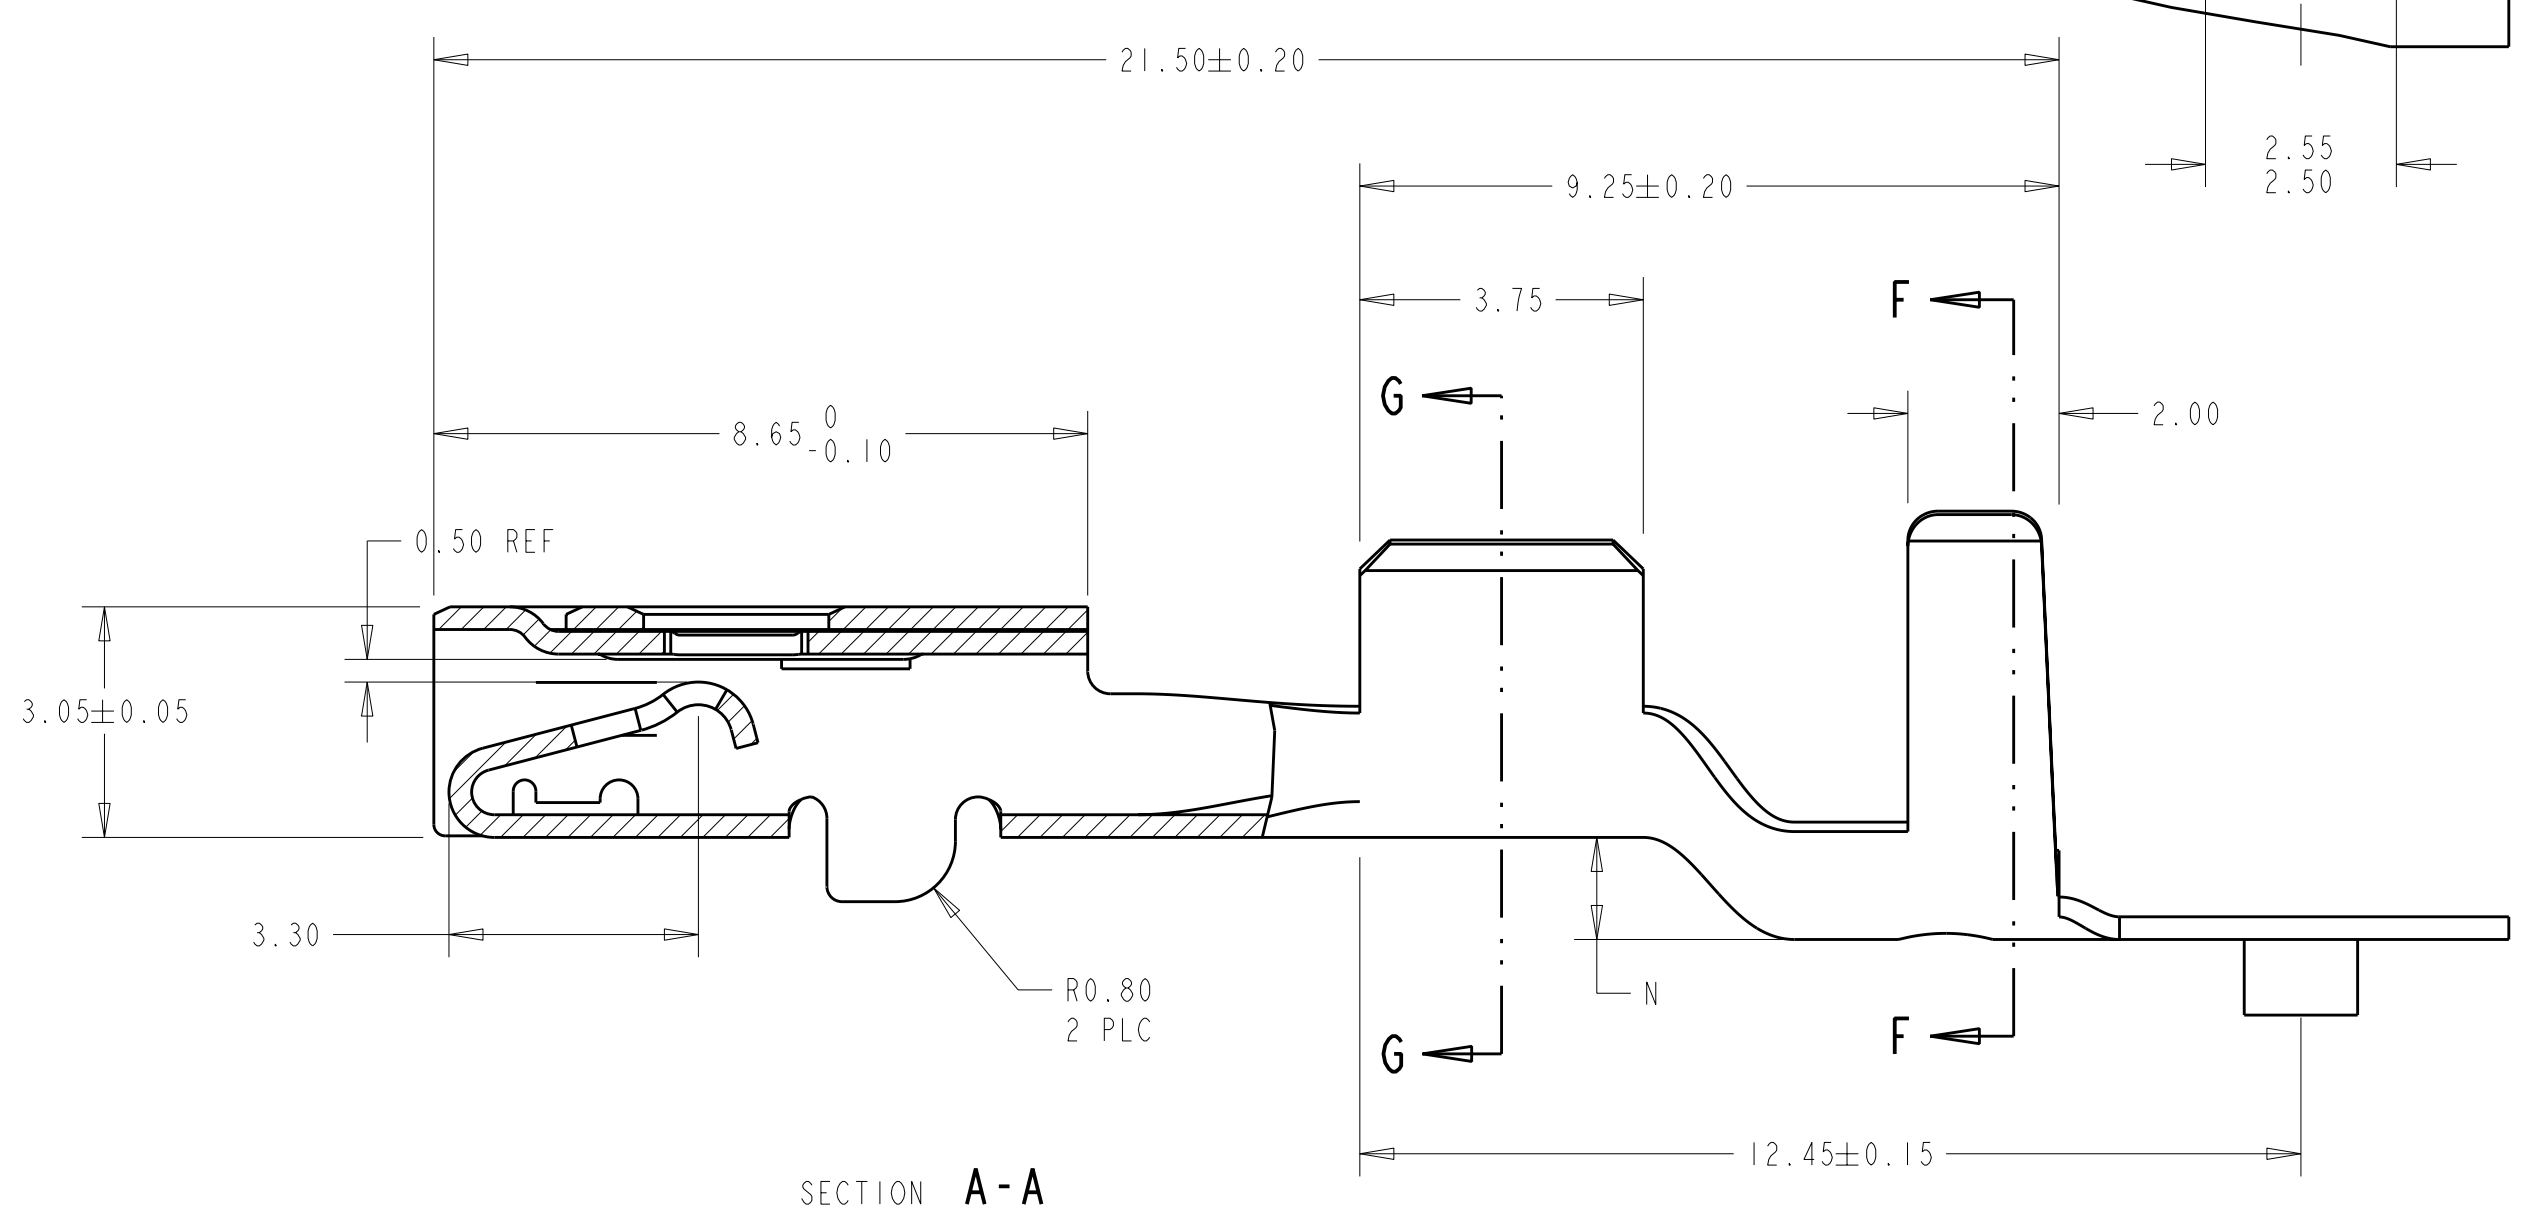

LOC	DIST	REV	DATE	BY	CHK	APPV
GE	00	E1	26APR2011	RK	HMR	

REVISIONS

△ MATERIAL: 0.30 THICK COPPER ALLOY, PREPLATED WITH 0.0008 MINIMUM THICK REFLOW TIN OR BRIGHT TIN (ELV COMPLIANT).

ALTERNATE MATERIAL: 0.30 THICK COPPER ALLOY, PREPLATED WITH 0.0008 MINIMUM THICK BRIGHT TIN (ELV COMPLIANT).

4. QUALIFICATION OF THE CRIMP APPLICATION TOOLING SHALL BE CONTROLLED BY THE REQUIREMENTS ESTABLISHED UNDER USCAR 21.

5. LOOSE END SPLICING TO BE USED.

REELING	N	L	ØK	J	H	ØF	E	WIRE SIZE	PART NO.
3								12 AWG	I-1326032-2
								14 AWG	I-1326032-1
								16 AWG	I-1326032-0
								18 AWG	1326032-9
								20 AWG	1326032-8
2								22 AWG	1326032-7
	1.35	6.8	4.30	6.09	4.7	2.70	5.25	12 AWG	1326032-6
	1.35	6.5	4.30	5.62	3.9	1.70	3.88	14 AWG	1326032-5
	1.10	5.6	3.80	4.54	3.9	1.70	3.88	16 AWG	1326032-4
	1.10	5.6	3.80	4.54	3.3	1.30	2.76	18 AWG	1326032-3
	0.90	5.0	3.40	4.11	3.3	1.30	2.76	20 AWG	1326032-2
	0.90	5.0	3.40	4.11	2.5	0.90	2.11	22 AWG	1326032-1

THIS DRAWING IS A CONTROLLED DOCUMENT.

AWN: D. STRAUSSER 28APR99  
 CHK: D. BROWN 28APR99  
 APPV: D. BROWN 28APR99

TE Connectivity  
**2.8mm RECEPTACLE, SEALED**

SAE/USCAR-2 8/97  
 114-13013  
 WEIGHT: -  
 CUSTOMER DRAWING

SCALE: 10:1  
 SHEET 1 OF 1  
 REV: E1