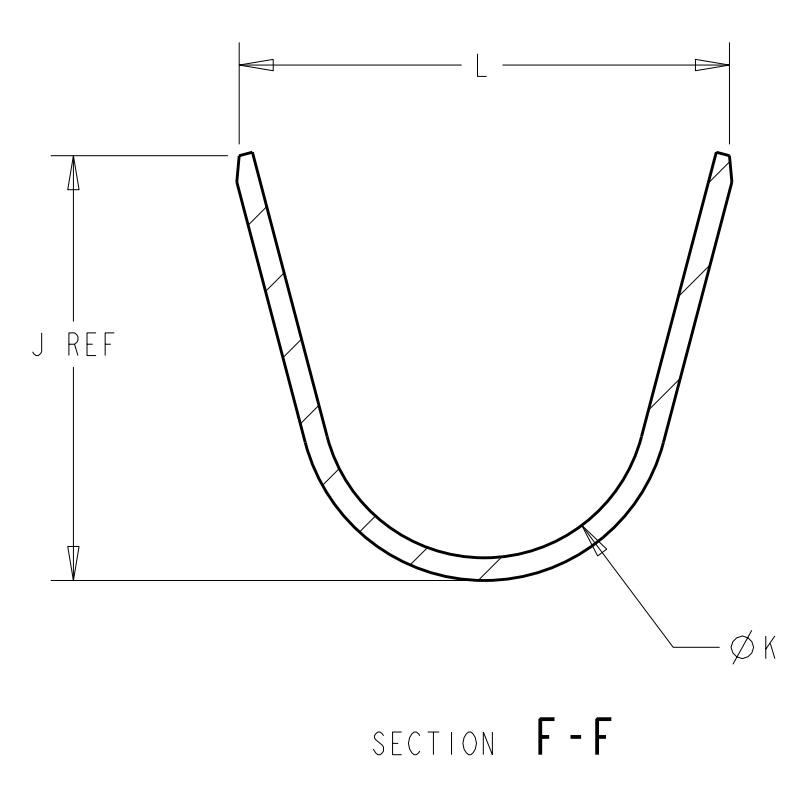

LOC	DIST	REV	DATE	BY	CHK	APPV
GE	00	E1	26APR2011	RK	HMR	

REVISIONS

△ MATERIAL: 0.30 THICK COPPER ALLOY, PREPLATED WITH 0.0008 MINIMUM THICK REFLOW TIN OR BRIGHT TIN (ELV COMPLIANT).

ALTERNATE MATERIAL: 0.30 THICK COPPER ALLOY, PREPLATED WITH 0.0008 MINIMUM THICK BRIGHT TIN (ELV COMPLIANT).

4. QUALIFICATION OF THE CRIMP APPLICATION TOOLING SHALL BE CONTROLLED BY THE REQUIREMENTS ESTABLISHED UNDER USCAR 21.

5. LOOSE END SPLICING TO BE USED.

REELING	N	L	ØK	J	H	ØF	E	WIRE SIZE	PART NO.
3								12 AWG	I-1326032-2
								14 AWG	I-1326032-1
								16 AWG	I-1326032-0
								18 AWG	1326032-9
								20 AWG	1326032-8
2								22 AWG	1326032-7
	1.35	6.8	4.30	6.09	4.7	2.70	5.25	12 AWG	1326032-6
	1.35	6.5	4.30	5.62	3.9	1.70	3.88	14 AWG	1326032-5
	1.10	5.6	3.80	4.54	3.9	1.70	3.88	16 AWG	1326032-4
	1.10	5.6	3.80	4.54	3.3	1.30	2.76	18 AWG	1326032-3
	0.90	5.0	3.40	4.11	3.3	1.30	2.76	20 AWG	1326032-2
	0.90	5.0	3.40	4.11	2.5	0.90	2.11	22 AWG	1326032-1

THIS DRAWING IS A CONTROLLED DOCUMENT.

AWN: D. STRAUSSER 28APR99  
 CHK: D. BROWN 28APR99  
 APPV: D. BROWN 28APR99

TE Connectivity  
**2.8mm RECEPTACLE, SEALED**

SAE/USCAR-2 8/97  
 114-13013  
 WEIGHT: -  
 CUSTOMER DRAWING

SCALE: 10:1  
 SHEET 1 OF 1  
 REV: E1