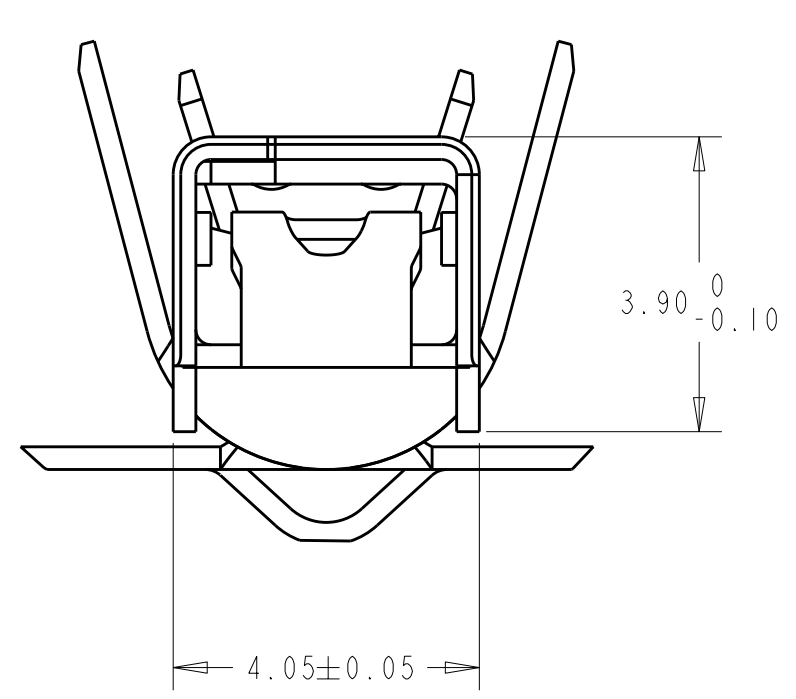

LOC	DIST	REV	DATE	BY	CHK	APPV
GE	00	E1	26APR2011	RK	HMR	

REVISIONS

△ MATERIAL: 0.30 THICK COPPER ALLOY, PREPLATED WITH 0.0008 MINIMUM THICK REFLOW TIN OR BRIGHT TIN (ELV COMPLIANT).
 ALTERNATE MATERIAL: 0.30 THICK COPPER ALLOY, PREPLATED WITH 0.0008 MINIMUM THICK BRIGHT TIN (ELV COMPLIANT).

4. QUALIFICATION OF THE CRIMP APPLICATION TOOLING SHALL BE CONTROLLED BY THE REQUIREMENTS ESTABLISHED UNDER USCAR 21.
5. LOOSE END SPLICING TO BE USED.

REELING	N	L	ØK	J	H	ØF	E	WIRE SIZE	PART NO.
△	1326032-6	6.8	4.30	6.09	4.7	2.70	5.25	12 AWG	I-1326032-2
	1326032-5	6.5	4.30	5.62	3.9	1.70	3.88	14 AWG	I-1326032-1
	1326032-4	5.6	3.80	4.54	3.9	1.70	3.88	16 AWG	I-1326032-0
	1326032-3	5.6	3.80	4.54	3.3	1.30	2.76	18 AWG	1326032-9
△	1326032-2	5.0	3.40	4.11	3.3	1.30	2.76	20 AWG	1326032-8
	1326032-1	5.0	3.40	4.11	2.5	0.90	2.11	22 AWG	1326032-7
	1326032-6	6.8	4.30	6.09	4.7	2.70	5.25	12 AWG	1326032-6

THIS DRAWING IS A CONTROLLED DOCUMENT.

AWN: D. STRAUSSER 28APR99
 CHK: D. BROWN 28APR99
 APPV: D. BROWN 28APR99

TE Connectivity
2.8mm RECEPTACLE, SEALED

SAE/USCAR-2 8/97
 114-13013
 WEIGHT: -
 SCALE: 10:1

SIZE: A1
 CAGE CODE: 00779
 DRAWING NO: 1326032
 SHEET: 1 OF 1
 REV: E1

X-ON Electronics

Largest Supplier of Electrical and Electronic Components

Click to view similar products for [Automotive Connectors](#) category: