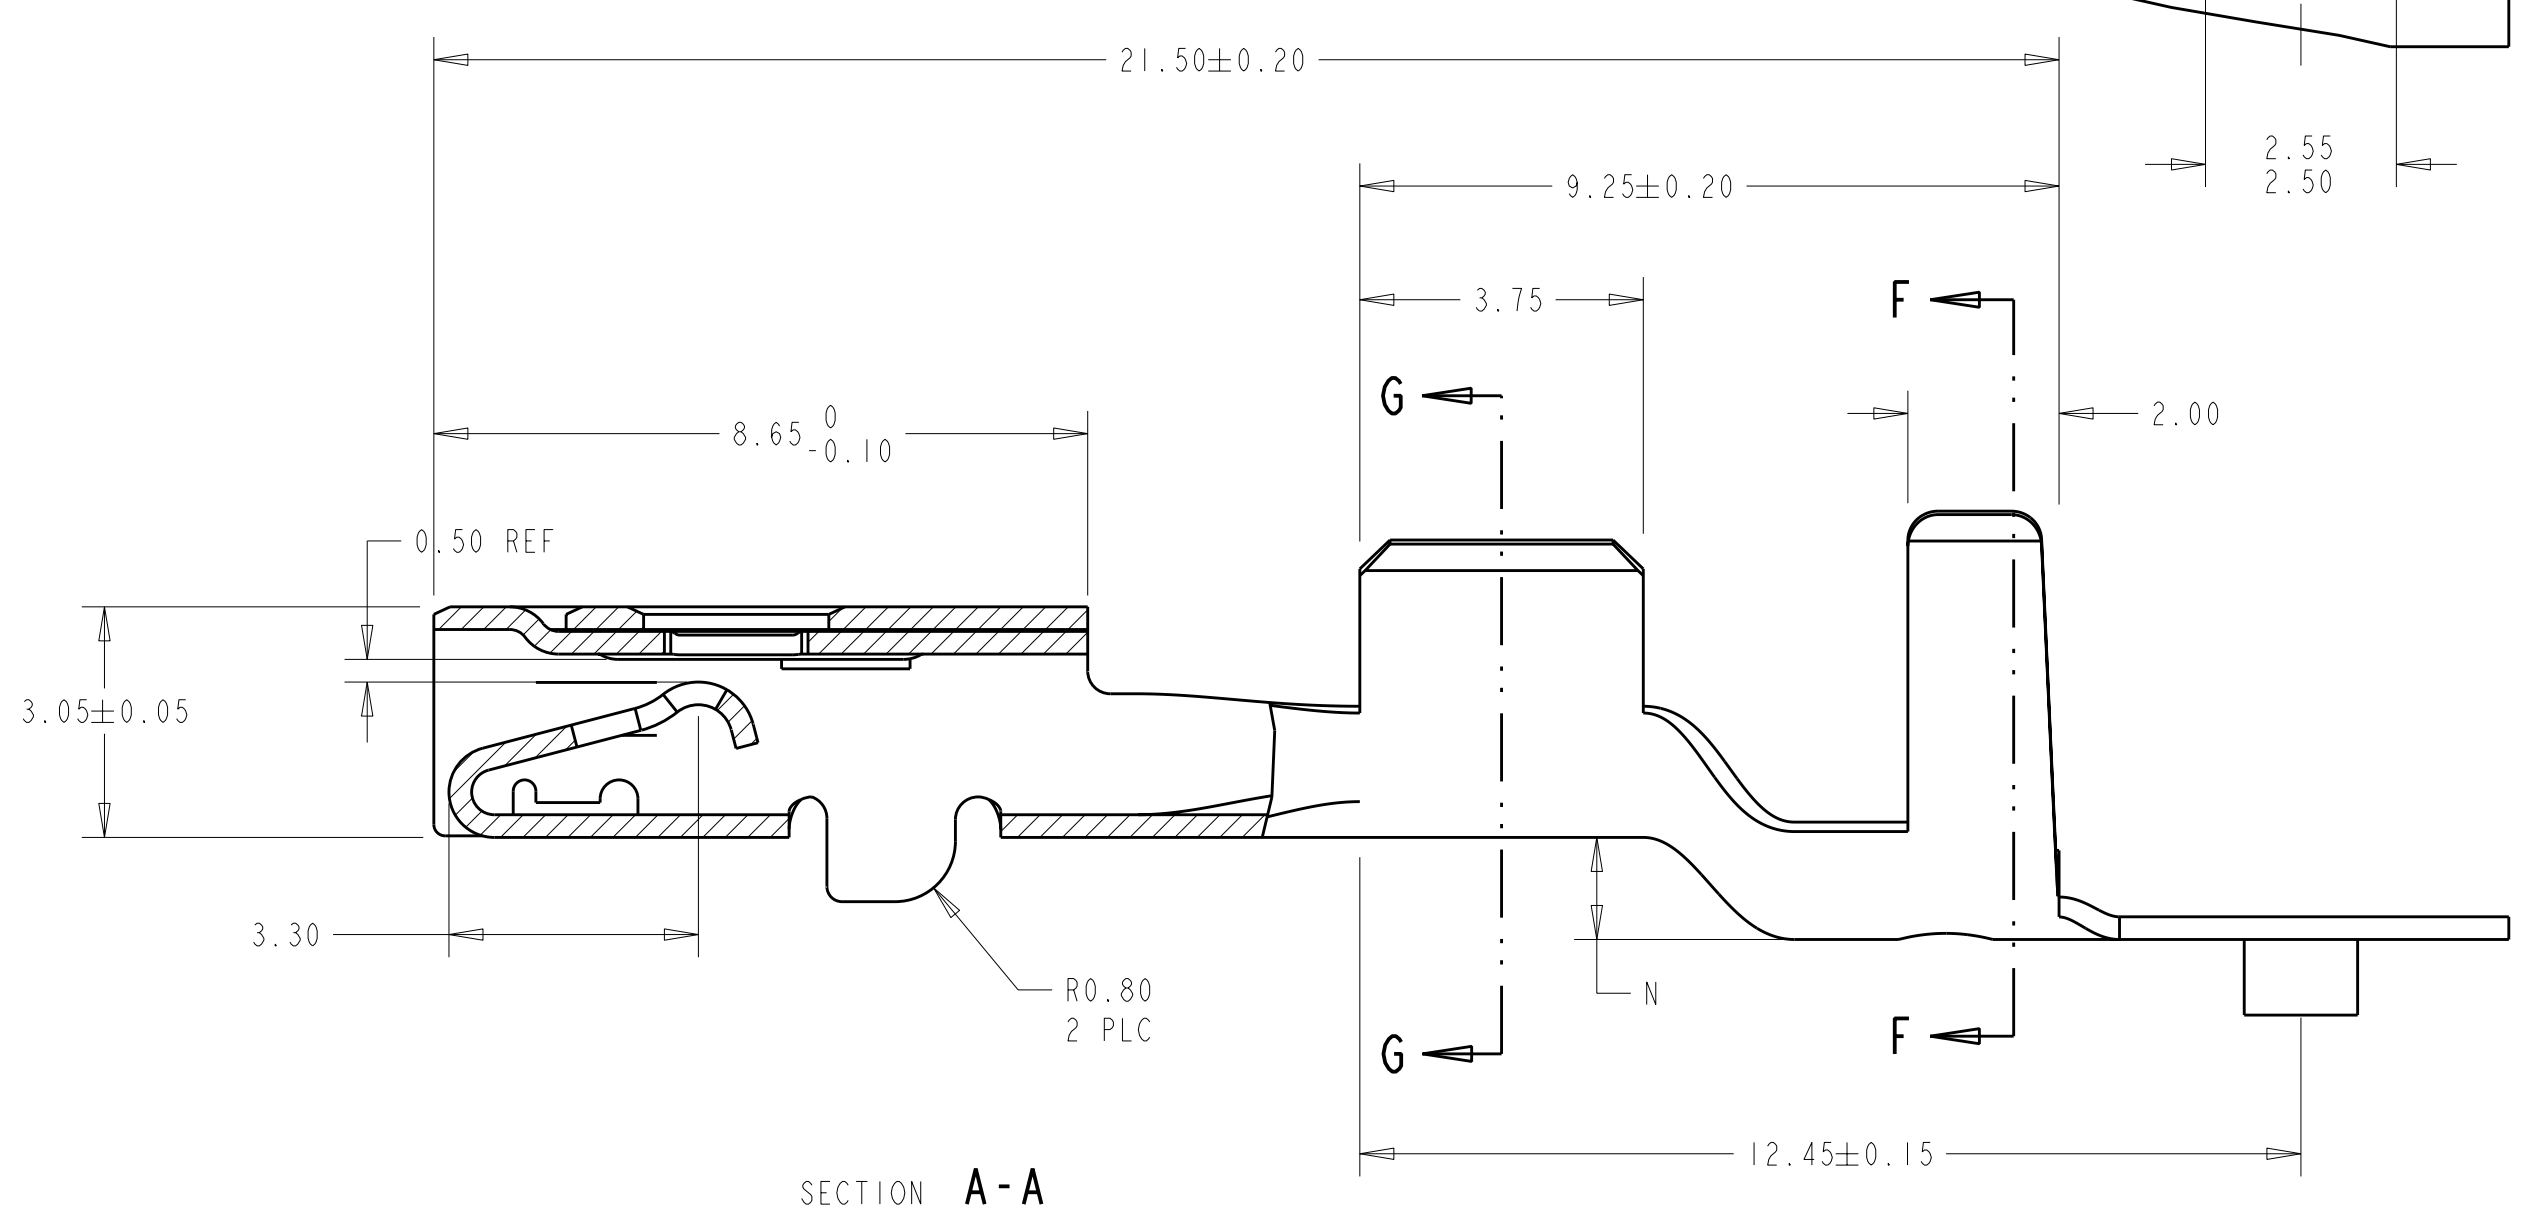

LOC	DIST	REV	DATE	BY	CHK	APPV
GE	00	E1	26APR2011	RK	HMR	

REVISIONS

△ MATERIAL: 0.30 THICK COPPER ALLOY, PREPLATED WITH 0.0008 MINIMUM THICK REFLOW TIN OR BRIGHT TIN (ELV COMPLIANT).
 ALTERNATE MATERIAL: 0.30 THICK COPPER ALLOY, PREPLATED WITH 0.0008 MINIMUM THICK BRIGHT TIN (ELV COMPLIANT).

4. QUALIFICATION OF THE CRIMP APPLICATION TOOLING SHALL BE CONTROLLED BY THE REQUIREMENTS ESTABLISHED UNDER USCAR 21.
5. LOOSE END SPLICING TO BE USED.

REELING	N	L	ØK	J	H	ØF	E	WIRE SIZE	PART NO.
△	1326032-6	6.8	4.30	6.09	4.7	2.70	5.25	12 AWG	I-1326032-2
	1326032-5	6.5	4.30	5.62	3.9	1.70	3.88	14 AWG	I-1326032-1
	1326032-4	5.6	3.80	4.54	3.9	1.70	3.88	16 AWG	I-1326032-0
	1326032-3	5.6	3.80	4.54	3.3	1.30	2.76	18 AWG	1326032-9
△	1326032-2	5.0	3.40	4.11	3.3	1.30	2.76	20 AWG	1326032-8
	1326032-1	5.0	3.40	4.11	2.5	0.90	2.11	22 AWG	1326032-7
	1326032-6	6.8	4.30	6.09	4.7	2.70	5.25	12 AWG	1326032-6

THIS DRAWING IS A CONTROLLED DOCUMENT.

AWN: D. STRAUSSER 28APR99
 CHK: D. BROWN 28APR99
 APPV: D. BROWN 28APR99

TE Connectivity
2.8mm RECEPTACLE, SEALED

SAE/USCAR-2 8/97
 114-13013
 WEIGHT: -
 SCALE: 10:1

SIZE: A1
 CAGE CODE: 00779
 DRAWING NO: 1326032
 SHEET: 1 OF 1
 REV: E1

X-ON Electronics

Largest Supplier of Electrical and Electronic Components

Click to view similar products for [Automotive Connectors](#) category: