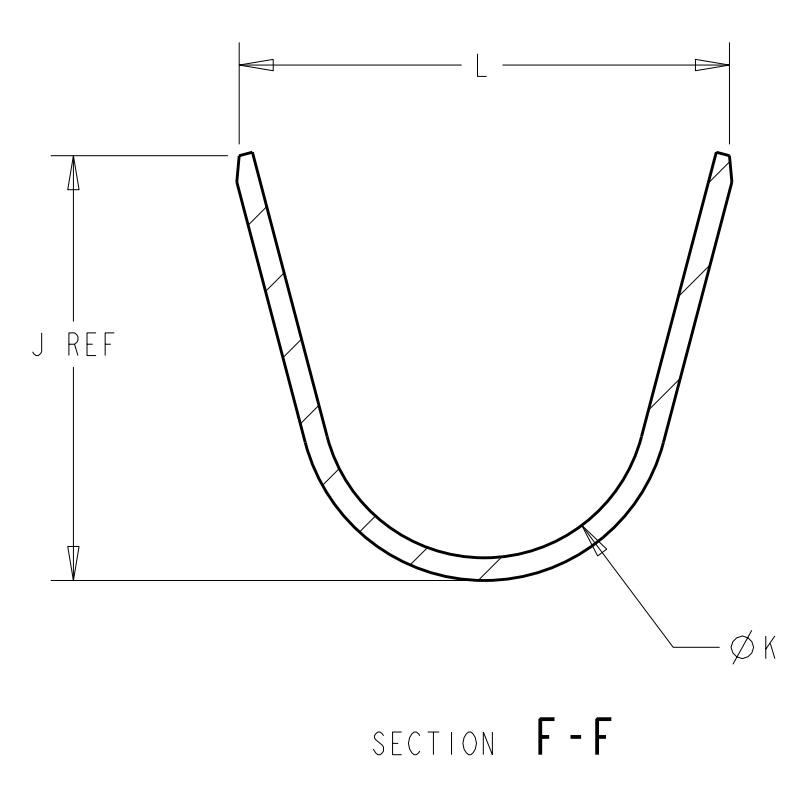

LOC	DIST	REV	DATE	BY	CHK	APPV
GE	00	E1	26APR2011	RK	HMR	

REVISIONS

△ MATERIAL: 0.30 THICK COPPER ALLOY, PREPLATED WITH 0.0008 MINIMUM THICK REFLOW TIN OR BRIGHT TIN (ELV COMPLIANT).
 ALTERNATE MATERIAL: 0.30 THICK COPPER ALLOY, PREPLATED WITH 0.0008 MINIMUM THICK BRIGHT TIN (ELV COMPLIANT).

4. QUALIFICATION OF THE CRIMP APPLICATION TOOLING SHALL BE CONTROLLED BY THE REQUIREMENTS ESTABLISHED UNDER USCAR 21.
5. LOOSE END SPLICING TO BE USED.

REELING	N	L	ØK	J	H	ØF	E	WIRE SIZE	PART NO.
△	1326032-6	6.8	4.30	6.09	4.7	2.70	5.25	12 AWG	I-1326032-2
	1326032-5	6.5	4.30	5.62	3.9	1.70	3.88	14 AWG	I-1326032-1
	1326032-4	5.6	3.80	4.54	3.9	1.70	3.88	16 AWG	I-1326032-0
	1326032-3	5.6	3.80	4.54	3.3	1.30	2.76	18 AWG	1326032-9
△	1326032-2	5.0	3.40	4.11	3.3	1.30	2.76	20 AWG	1326032-8
	1326032-1	5.0	3.40	4.11	2.5	0.90	2.11	22 AWG	1326032-7
	1326032-6	6.8	4.30	6.09	4.7	2.70	5.25	12 AWG	1326032-6

THIS DRAWING IS A CONTROLLED DOCUMENT.

AWN: D. STRAUSSER 28APR99
 CHK: D. BROWN 28APR99
 APPV: D. BROWN 28APR99

TE Connectivity
2.8mm RECEPTACLE, SEALED

SAE/USCAR-2 8/97
 114-13013
 WEIGHT: -
 SCALE: 10:1

SIZE: A1
 CAGE CODE: 00779
 DRAWING NO: 1326032
 SHEET: 1 OF 1
 REV: E1

X-ON Electronics

Largest Supplier of Electrical and Electronic Components

Click to view similar products for [Automotive Connectors](#) category: