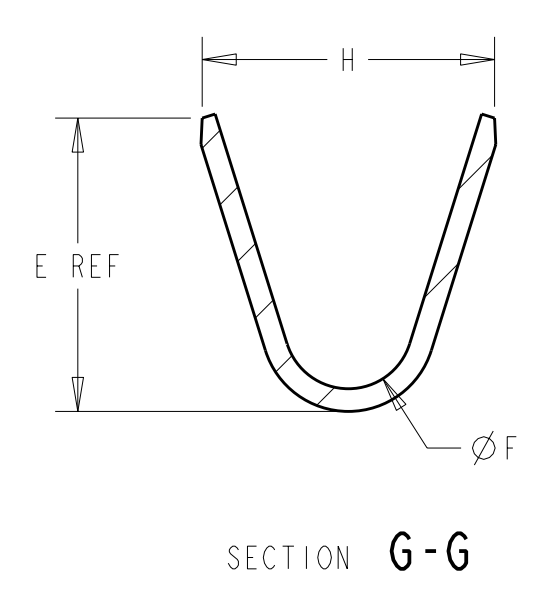

LOC	DIST	REV	DATE	BY	CHK	APPV
GE	00	E1	26APR2011	RK	HMR	

REVISIONS

△ MATERIAL: 0.30 THICK COPPER ALLOY, PREPLATED WITH 0.0008 MINIMUM THICK REFLOW TIN OR BRIGHT TIN (ELV COMPLIANT).
 ALTERNATE MATERIAL: 0.30 THICK COPPER ALLOY, PREPLATED WITH 0.0008 MINIMUM THICK BRIGHT TIN (ELV COMPLIANT).

4. QUALIFICATION OF THE CRIMP APPLICATION TOOLING SHALL BE CONTROLLED BY THE REQUIREMENTS ESTABLISHED UNDER USCAR 21.
5. LOOSE END SPLICING TO BE USED.

REELING	N	L	ØK	J	H	ØF	E	WIRE SIZE	PART NO.
△	1326032-6	6.8	4.30	6.09	4.7	2.70	5.25	12 AWG	I-1326032-2
	1326032-5	6.5	4.30	5.62	3.9	1.70	3.88	14 AWG	I-1326032-1
	1326032-4	5.6	3.80	4.54	3.9	1.70	3.88	16 AWG	I-1326032-0
	1326032-3	5.6	3.80	4.54	3.3	1.30	2.76	18 AWG	1326032-9
△	1326032-2	5.0	3.40	4.11	3.3	1.30	2.76	20 AWG	1326032-8
	1326032-1	5.0	3.40	4.11	2.5	0.90	2.11	22 AWG	1326032-7
	1326032-6	6.8	4.30	6.09	4.7	2.70	5.25	12 AWG	1326032-6

THIS DRAWING IS A CONTROLLED DOCUMENT.

AWN: D. STRAUSSER 28APR99
 CHK: D. BROWN 28APR99
 APPV: D. BROWN 28APR99

TE Connectivity
2.8mm RECEPTACLE, SEALED

SAE/USCAR-2 8/97
 114-13013
 WEIGHT: -
 SCALE: 10:1

SIZE: A1
 CAGE CODE: 00779
 DRAWING NO: 1326032
 SHEET: 1 OF 1
 REV: E1

X-ON Electronics

Largest Supplier of Electrical and Electronic Components

Click to view similar products for [Automotive Connectors](#) category: