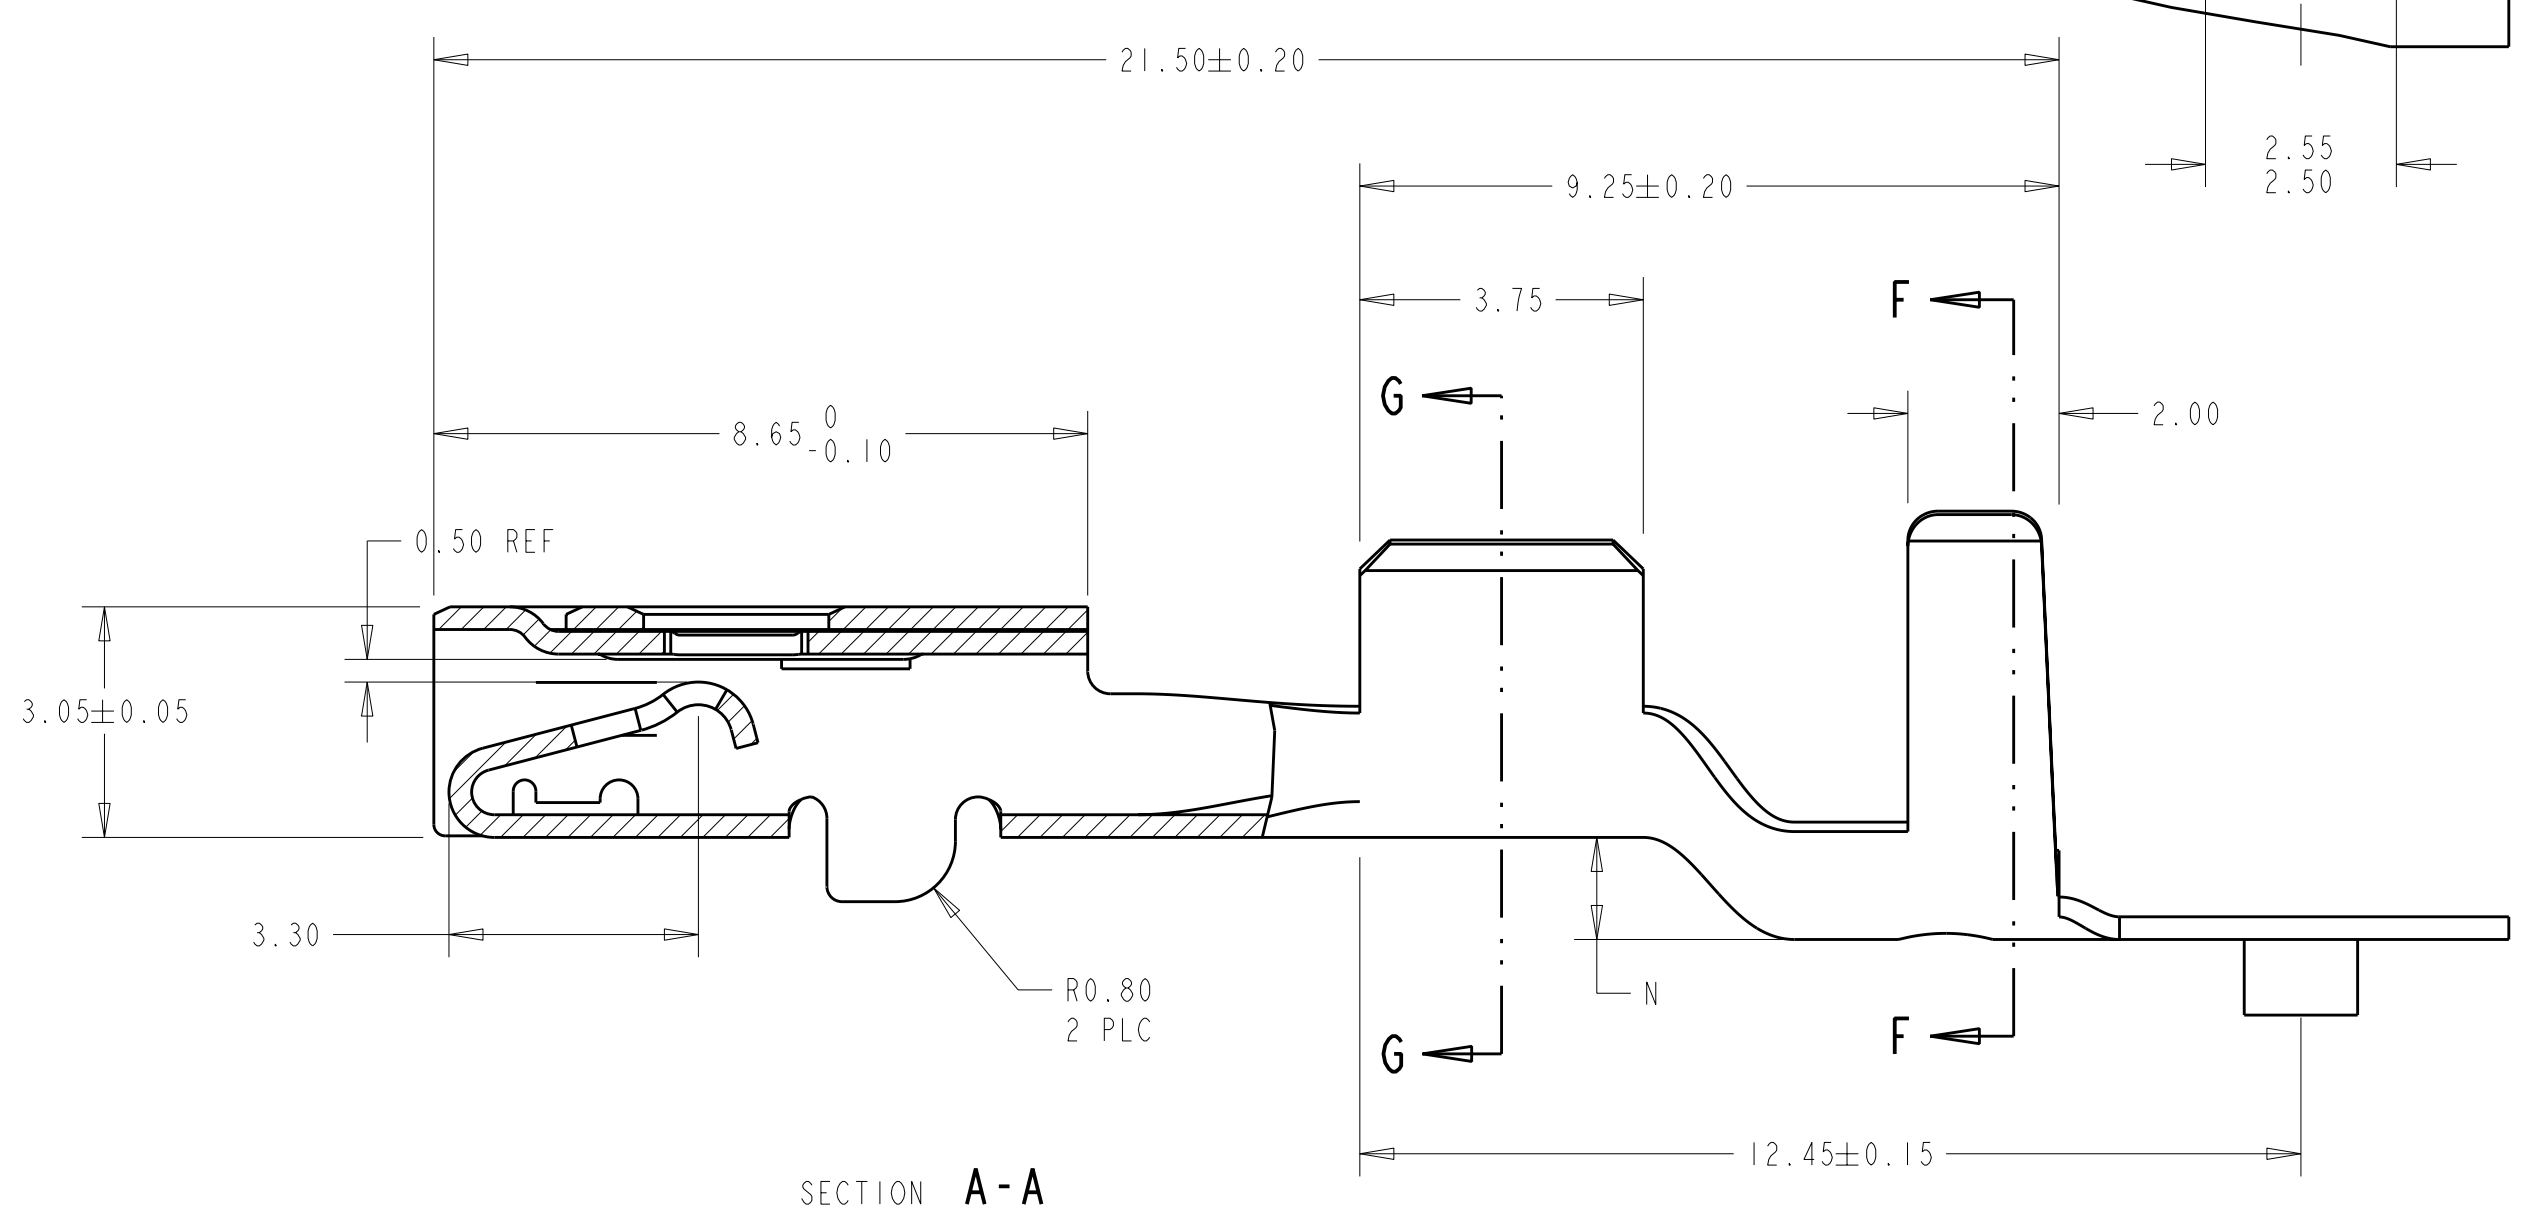

LOC	DIST	REV	DATE	BY	CHK	APPV
GE	00	E1	26APR2011	RK	HMR	

REVISIONS

△ MATERIAL: 0.30 THICK COPPER ALLOY, PREPLATED WITH 0.0008 MINIMUM THICK REFLOW TIN OR BRIGHT TIN (ELV COMPLIANT).

ALTERNATE MATERIAL: 0.30 THICK COPPER ALLOY, PREPLATED WITH 0.0008 MINIMUM THICK BRIGHT TIN (ELV COMPLIANT).

4. QUALIFICATION OF THE CRIMP APPLICATION TOOLING SHALL BE CONTROLLED BY THE REQUIREMENTS ESTABLISHED UNDER USCAR 21.
5. LOOSE END SPLICING TO BE USED.

REELING	N	L	ØK	J	H	ØF	E	WIRE SIZE	PART NO.
3								12 AWG	I-1326032-2
								14 AWG	I-1326032-1
								16 AWG	I-1326032-0
								18 AWG	I326032-9
								20 AWG	I326032-8
2								22 AWG	I326032-7
	1.35	6.8	4.30	6.09	4.7	2.70	5.25	12 AWG	I326032-6
	1.35	6.5	4.30	5.62	3.9	1.70	3.88	14 AWG	I326032-5
	1.10	5.6	3.80	4.54	3.9	1.70	3.88	16 AWG	I326032-4
	1.10	5.6	3.80	4.54	3.3	1.30	2.76	18 AWG	I326032-3
	0.90	5.0	3.40	4.11	3.3	1.30	2.76	20 AWG	I326032-2
	0.90	5.0	3.40	4.11	2.5	0.90	2.11	22 AWG	I326032-1

THIS DRAWING IS A CONTROLLED DOCUMENT.

AWN: D. STRAUSSER 28APR99
 CHK: D. BROWN 28APR99
 APPV: D. BROWN 28APR99

TE Connectivity
2.8mm RECEPTACLE, SEALED

SAE/USCAR-2 8/97
 114-13013
 WEIGHT: -
 SCALE: 10:1