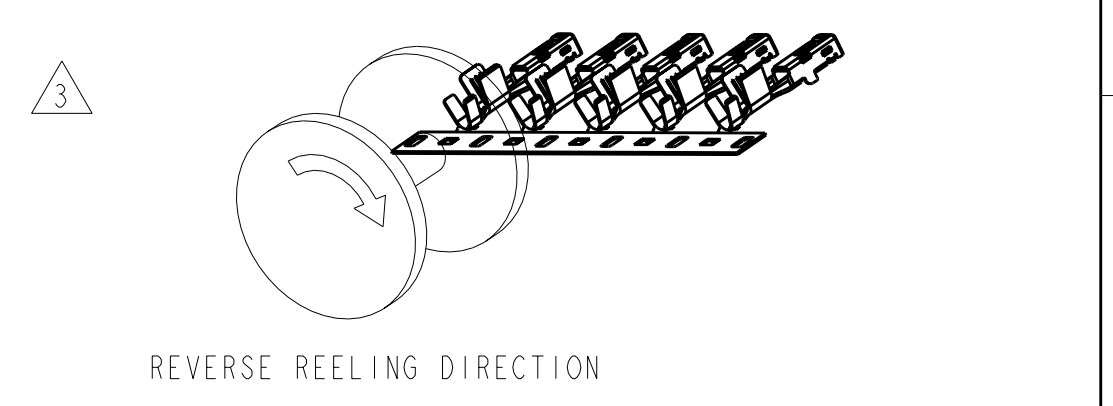

LOC	DIST	REV	DATE	BY	CHK	APPV
GE	00	E1	26APR2011	RK	HMR	

REVISIONS

△ MATERIAL: 0.30 THICK COPPER ALLOY, PREPLATED WITH 0.0008 MINIMUM THICK REFLOW TIN OR BRIGHT TIN (ELV COMPLIANT).

ALTERNATE MATERIAL: 0.30 THICK COPPER ALLOY, PREPLATED WITH 0.0008 MINIMUM THICK BRIGHT TIN (ELV COMPLIANT).

4. QUALIFICATION OF THE CRIMP APPLICATION TOOLING SHALL BE CONTROLLED BY THE REQUIREMENTS ESTABLISHED UNDER USCAR 21.
5. LOOSE END SPLICING TO BE USED.

REELING	N	L	ØK	J	H	ØF	E	WIRE SIZE	PART NO.
3								12 AWG	I-1326032-2
								14 AWG	I-1326032-1
								16 AWG	I-1326032-0
								18 AWG	I326032-9
								20 AWG	I326032-8
2								22 AWG	I326032-7
	1.35	6.8	4.30	6.09	4.7	2.70	5.25	12 AWG	I326032-6
	1.35	6.5	4.30	5.62	3.9	1.70	3.88	14 AWG	I326032-5
	1.10	5.6	3.80	4.54	3.9	1.70	3.88	16 AWG	I326032-4
	1.10	5.6	3.80	4.54	3.3	1.30	2.76	18 AWG	I326032-3
	0.90	5.0	3.40	4.11	3.3	1.30	2.76	20 AWG	I326032-2
	0.90	5.0	3.40	4.11	2.5	0.90	2.11	22 AWG	I326032-1