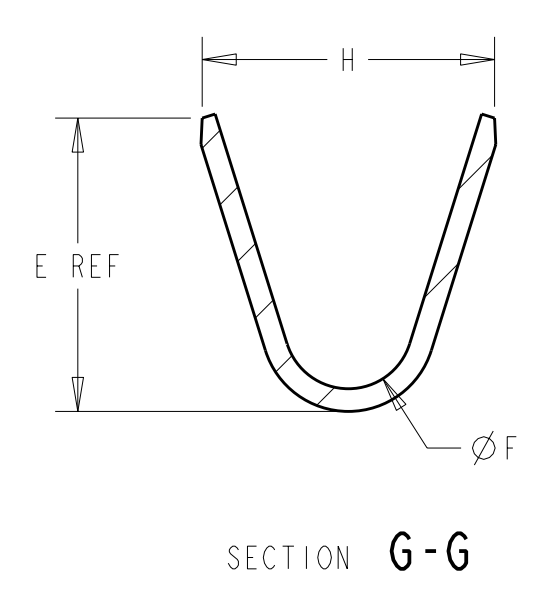

LOC	DIST	REV	DATE	BY	CHK	APPV
GE	00	E1	26APR2011	RK	HMR	

REVISIONS

△ MATERIAL: 0.30 THICK COPPER ALLOY, PREPLATED WITH 0.0008 MINIMUM THICK REFLOW TIN OR BRIGHT TIN (ELV COMPLIANT).

ALTERNATE MATERIAL: 0.30 THICK COPPER ALLOY, PREPLATED WITH 0.0008 MINIMUM THICK BRIGHT TIN (ELV COMPLIANT).

4. QUALIFICATION OF THE CRIMP APPLICATION TOOLING SHALL BE CONTROLLED BY THE REQUIREMENTS ESTABLISHED UNDER USCAR 21.
5. LOOSE END SPLICING TO BE USED.

REELING	N	L	ØK	J	H	ØF	E	WIRE SIZE	PART NO.
3								12 AWG	I-1326032-2
								14 AWG	I-1326032-1
								16 AWG	I-1326032-0
								18 AWG	I326032-9
								20 AWG	I326032-8
2								22 AWG	I326032-7
	1.35	6.8	4.30	6.09	4.7	2.70	5.25	12 AWG	I326032-6
	1.35	6.5	4.30	5.62	3.9	1.70	3.88	14 AWG	I326032-5
	1.10	5.6	3.80	4.54	3.9	1.70	3.88	16 AWG	I326032-4
	1.10	5.6	3.80	4.54	3.3	1.30	2.76	18 AWG	I326032-3
	0.90	5.0	3.40	4.11	3.3	1.30	2.76	20 AWG	I326032-2
	0.90	5.0	3.40	4.11	2.5	0.90	2.11	22 AWG	I326032-1

THIS DRAWING IS A CONTROLLED DOCUMENT.

AWN: D. STRAUSSER 28APR99
 CHK: D. BROWN 28APR99
 APPV: D. BROWN 28APR99

TE Connectivity
2.8mm RECEPTACLE, SEALED

SAE/USCAR-2 8/97
 114-13013
 WEIGHT: -
 SCALE: 10:1