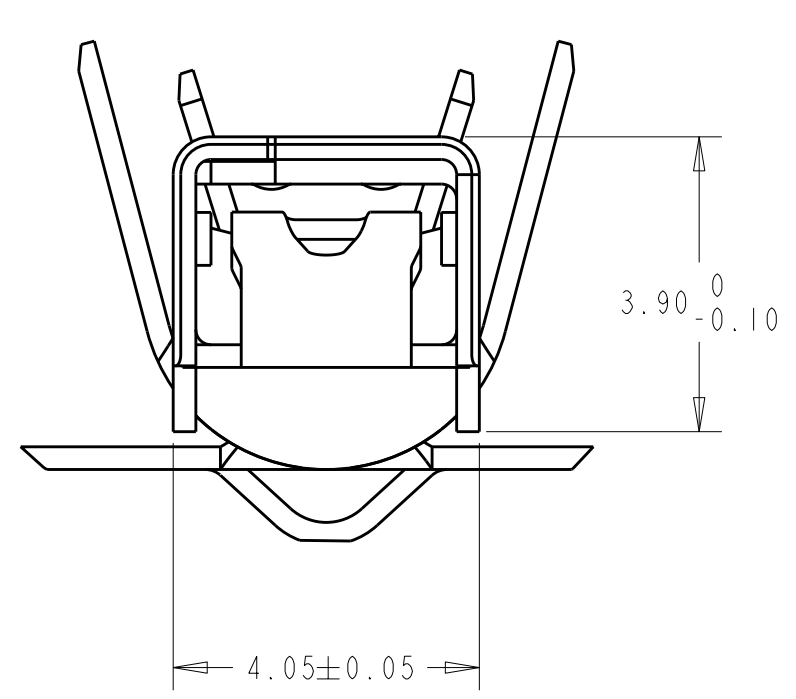

LOC	DIST	REV	DATE	BY	CHK	APPV
GE	00	E1	26APR2011	RK	HMR	

REVISIONS

△ MATERIAL: 0.30 THICK COPPER ALLOY, PREPLATED WITH 0.0008 MINIMUM THICK REFLOW TIN OR BRIGHT TIN (ELV COMPLIANT).

ALTERNATE MATERIAL: 0.30 THICK COPPER ALLOY, PREPLATED WITH 0.0008 MINIMUM THICK BRIGHT TIN (ELV COMPLIANT).

4. QUALIFICATION OF THE CRIMP APPLICATION TOOLING SHALL BE CONTROLLED BY THE REQUIREMENTS ESTABLISHED UNDER USCAR 21.
5. LOOSE END SPLICING TO BE USED.

REELING	N	L	ØK	J	H	ØF	E	WIRE SIZE	PART NO.
3								12 AWG	I-1326032-2
								14 AWG	I-1326032-1
								16 AWG	I-1326032-0
								18 AWG	I326032-9
								20 AWG	I326032-8
2								22 AWG	I326032-7
	1.35	6.8	4.30	6.09	4.7	2.70	5.25	12 AWG	I326032-6
	1.35	6.5	4.30	5.62	3.9	1.70	3.88	14 AWG	I326032-5
	1.10	5.6	3.80	4.54	3.9	1.70	3.88	16 AWG	I326032-4
	1.10	5.6	3.80	4.54	3.3	1.30	2.76	18 AWG	I326032-3
	0.90	5.0	3.40	4.11	3.3	1.30	2.76	20 AWG	I326032-2
	0.90	5.0	3.40	4.11	2.5	0.90	2.11	22 AWG	I326032-1

THIS DRAWING IS A CONTROLLED DOCUMENT.

AWN: D. STRAUSSER 28APR99
 CHK: D. BROWN 28APR99
 APPV: D. BROWN 28APR99

TE Connectivity
2.8mm RECEPTACLE, SEALED

SAE/USCAR-2 8/97
 114-13013
 WEIGHT: -
 SCALE: 10:1