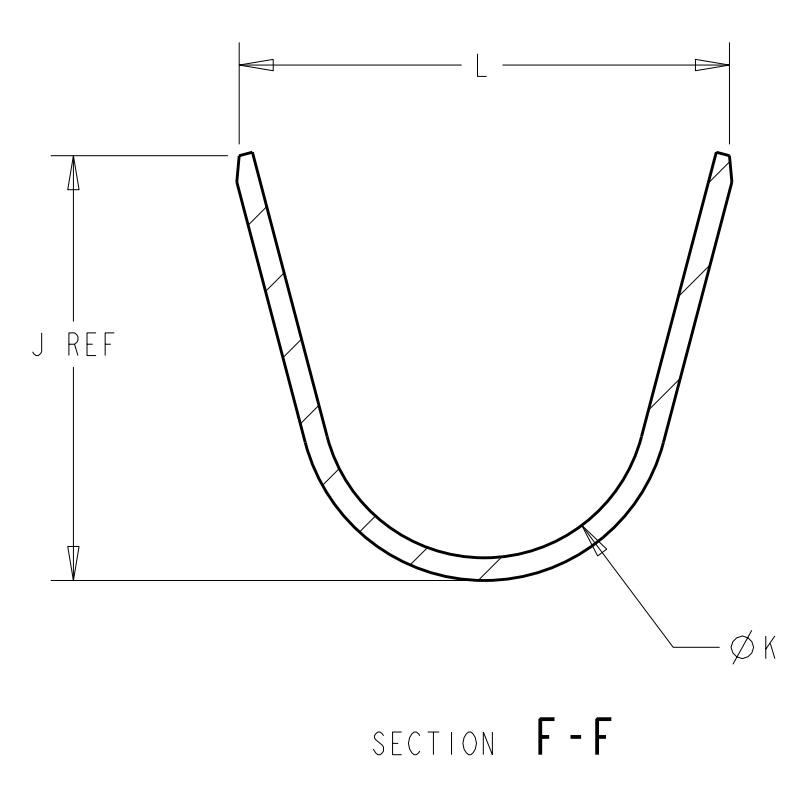

LOC	DIST	REV	DATE	BY	CHK	APPV
GE	00	E1	26APR2011	RK	HMR	

REVISIONS

△ MATERIAL: 0.30 THICK COPPER ALLOY, PREPLATED WITH 0.0008 MINIMUM THICK REFLOW TIN OR BRIGHT TIN (ELV COMPLIANT).

ALTERNATE MATERIAL: 0.30 THICK COPPER ALLOY, PREPLATED WITH 0.0008 MINIMUM THICK BRIGHT TIN (ELV COMPLIANT).

4. QUALIFICATION OF THE CRIMP APPLICATION TOOLING SHALL BE CONTROLLED BY THE REQUIREMENTS ESTABLISHED UNDER USCAR 21.
5. LOOSE END SPLICING TO BE USED.

REELING	N	L	ØK	J	H	ØF	E	WIRE SIZE	PART NO.
3								12 AWG	I-1326032-2
								14 AWG	I-1326032-1
								16 AWG	I-1326032-0
								18 AWG	I326032-9
								20 AWG	I326032-8
2								22 AWG	I326032-7
	1.35	6.8	4.30	6.09	4.7	2.70	5.25	12 AWG	I326032-6
	1.35	6.5	4.30	5.62	3.9	1.70	3.88	14 AWG	I326032-5
	1.10	5.6	3.80	4.54	3.9	1.70	3.88	16 AWG	I326032-4
	1.10	5.6	3.80	4.54	3.3	1.30	2.76	18 AWG	I326032-3
	0.90	5.0	3.40	4.11	3.3	1.30	2.76	20 AWG	I326032-2
	0.90	5.0	3.40	4.11	2.5	0.90	2.11	22 AWG	I326032-1

THIS DRAWING IS A CONTROLLED DOCUMENT.

AWN: D. STRAUSSER 28APR99
 CHK: D. BROWN 28APR99
 APPV: D. BROWN 28APR99

TE Connectivity
2.8mm RECEPTACLE, SEALED

SAE/USCAR-2 8/97
 114-13013
 WEIGHT: -
 SCALE: 10:1