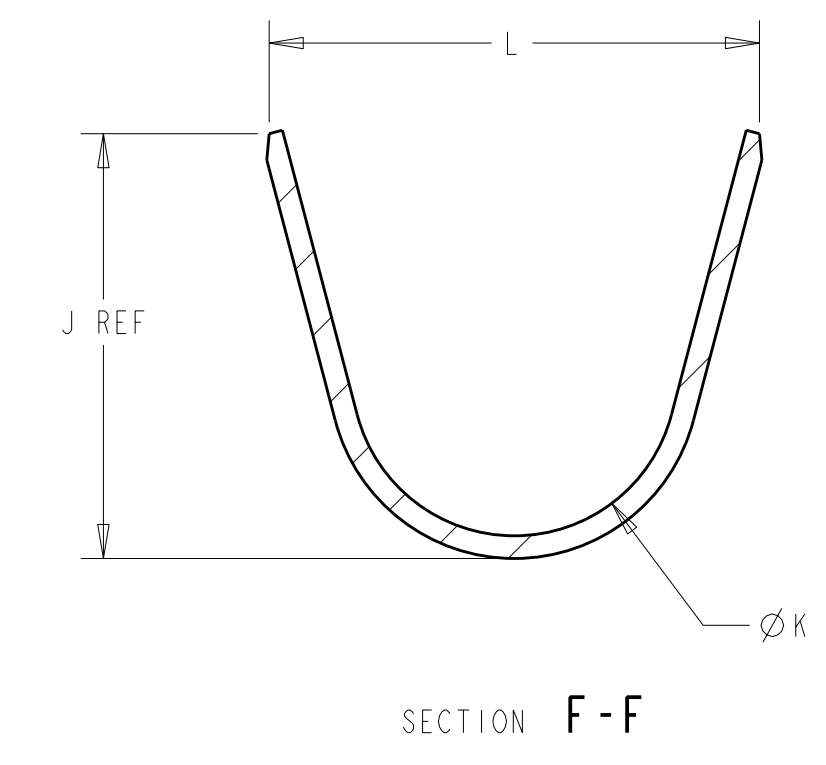

LOC	DIST	REV	DATE	BY	CHKD	APVD
GE	00	E1	26APR2011	RK	HMR	

REVISIONS

△ MATERIAL: 0.30 THICK COPPER ALLOY, PREPLATED WITH 0.0008 MINIMUM THICK REFLOW TIN OR BRIGHT TIN (ELV COMPLIANT).

ALTERNATE MATERIAL: 0.30 THICK COPPER ALLOY, PREPLATED WITH 0.0008 MINIMUM THICK BRIGHT TIN (ELV COMPLIANT).

4. QUALIFICATION OF THE CRIMP APPLICATION TOOLING SHALL BE CONTROLLED BY THE REQUIREMENTS ESTABLISHED UNDER USCAR 21.
5. LOOSE END SPLICING TO BE USED.

REELING	N	L	ØK	J	H	ØF	E	WIRE SIZE	PART NO.
△	1326032-6	6.8	4.30	6.09	4.7	2.70	5.25	12 AWG	I-1326032-2
	1326032-5	6.5	4.30	5.62	3.9	1.70	3.88	14 AWG	I-1326032-1
	1326032-4	5.6	3.80	4.54	3.9	1.70	3.88	16 AWG	I-1326032-0
	1326032-3	5.6	3.80	4.54	3.3	1.30	2.76	18 AWG	1326032-9
△	1326032-2	5.0	3.40	4.11	3.3	1.30	2.76	20 AWG	1326032-8
	1326032-1	5.0	3.40	4.11	2.5	0.90	2.11	22 AWG	1326032-7
	1326032-6	6.8	4.30	6.09	4.7	2.70	5.25	12 AWG	1326032-6
	1326032-5	6.5	4.30	5.62	3.9	1.70	3.88	14 AWG	1326032-5
	1326032-4	5.6	3.80	4.54	3.9	1.70	3.88	16 AWG	1326032-4
	1326032-3	5.6	3.80	4.54	3.3	1.30	2.76	18 AWG	1326032-3
	1326032-2	5.0	3.40	4.11	3.3	1.30	2.76	20 AWG	1326032-2
	1326032-1	5.0	3.40	4.11	2.5	0.90	2.11	22 AWG	1326032-1

THIS DRAWING IS A CONTROLLED DOCUMENT.

AWN: D. STRAUSSER 28APR99
 CHK: D. BROWN 28APR99
 APVD: D. BROWN 28APR99

TE Connectivity
2.8mm RECEPTACLE, SEALED

SAE/USCAR-2 8/97

114-13013

SCALE: 10:1

1 OF 1

X-ON Electronics