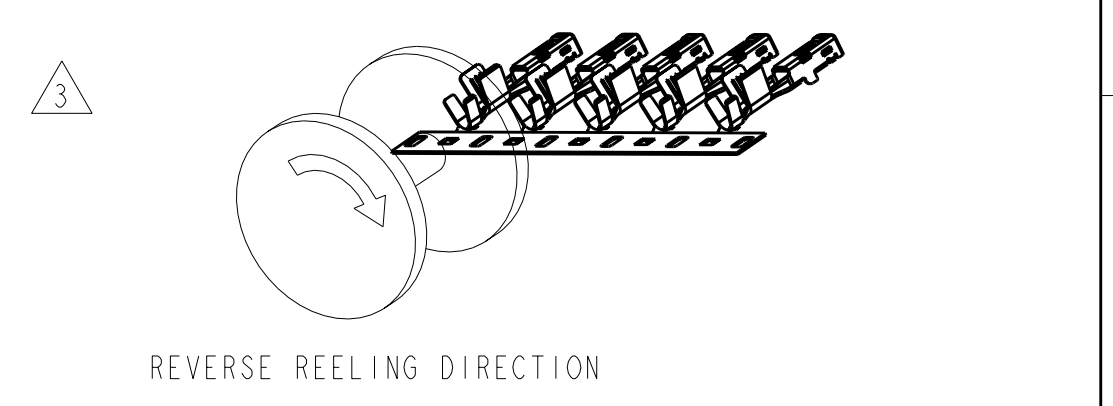

LOC	DIST	REV	DATE	BY	CHKD	APVD
GE	00	E1	26APR2011	RK	HMR	

REVISIONS

△ MATERIAL: 0.30 THICK COPPER ALLOY, PREPLATED WITH 0.0008 MINIMUM THICK REFLOW TIN OR BRIGHT TIN (ELV COMPLIANT).

ALTERNATE MATERIAL: 0.30 THICK COPPER ALLOY, PREPLATED WITH 0.0008 MINIMUM THICK BRIGHT TIN (ELV COMPLIANT).

4. QUALIFICATION OF THE CRIMP APPLICATION TOOLING SHALL BE CONTROLLED BY THE REQUIREMENTS ESTABLISHED UNDER USCAR 21.
5. LOOSE END SPLICING TO BE USED.

REELING	N	L	ØK	J	H	ØF	E	WIRE SIZE	PART NO.
△	1326032-6	6.8	4.30	6.09	4.7	2.70	5.25	12 AWG	I-1326032-2
	1326032-5	6.5	4.30	5.62	3.9	1.70	3.88	14 AWG	I-1326032-1
	1326032-4	5.6	3.80	4.54	3.9	1.70	3.88	16 AWG	I-1326032-0
	1326032-3	5.6	3.80	4.54	3.3	1.30	2.76	18 AWG	1326032-9
△	1326032-2	5.0	3.40	4.11	3.3	1.30	2.76	20 AWG	1326032-8
	1326032-1	5.0	3.40	4.11	2.5	0.90	2.11	22 AWG	1326032-7
	1326032-6	6.8	4.30	6.09	4.7	2.70	5.25	12 AWG	1326032-6
	1326032-5	6.5	4.30	5.62	3.9	1.70	3.88	14 AWG	1326032-5
	1326032-4	5.6	3.80	4.54	3.9	1.70	3.88	16 AWG	1326032-4
	1326032-3	5.6	3.80	4.54	3.3	1.30	2.76	18 AWG	1326032-3
	1326032-2	5.0	3.40	4.11	3.3	1.30	2.76	20 AWG	1326032-2
	1326032-1	5.0	3.40	4.11	2.5	0.90	2.11	22 AWG	1326032-1