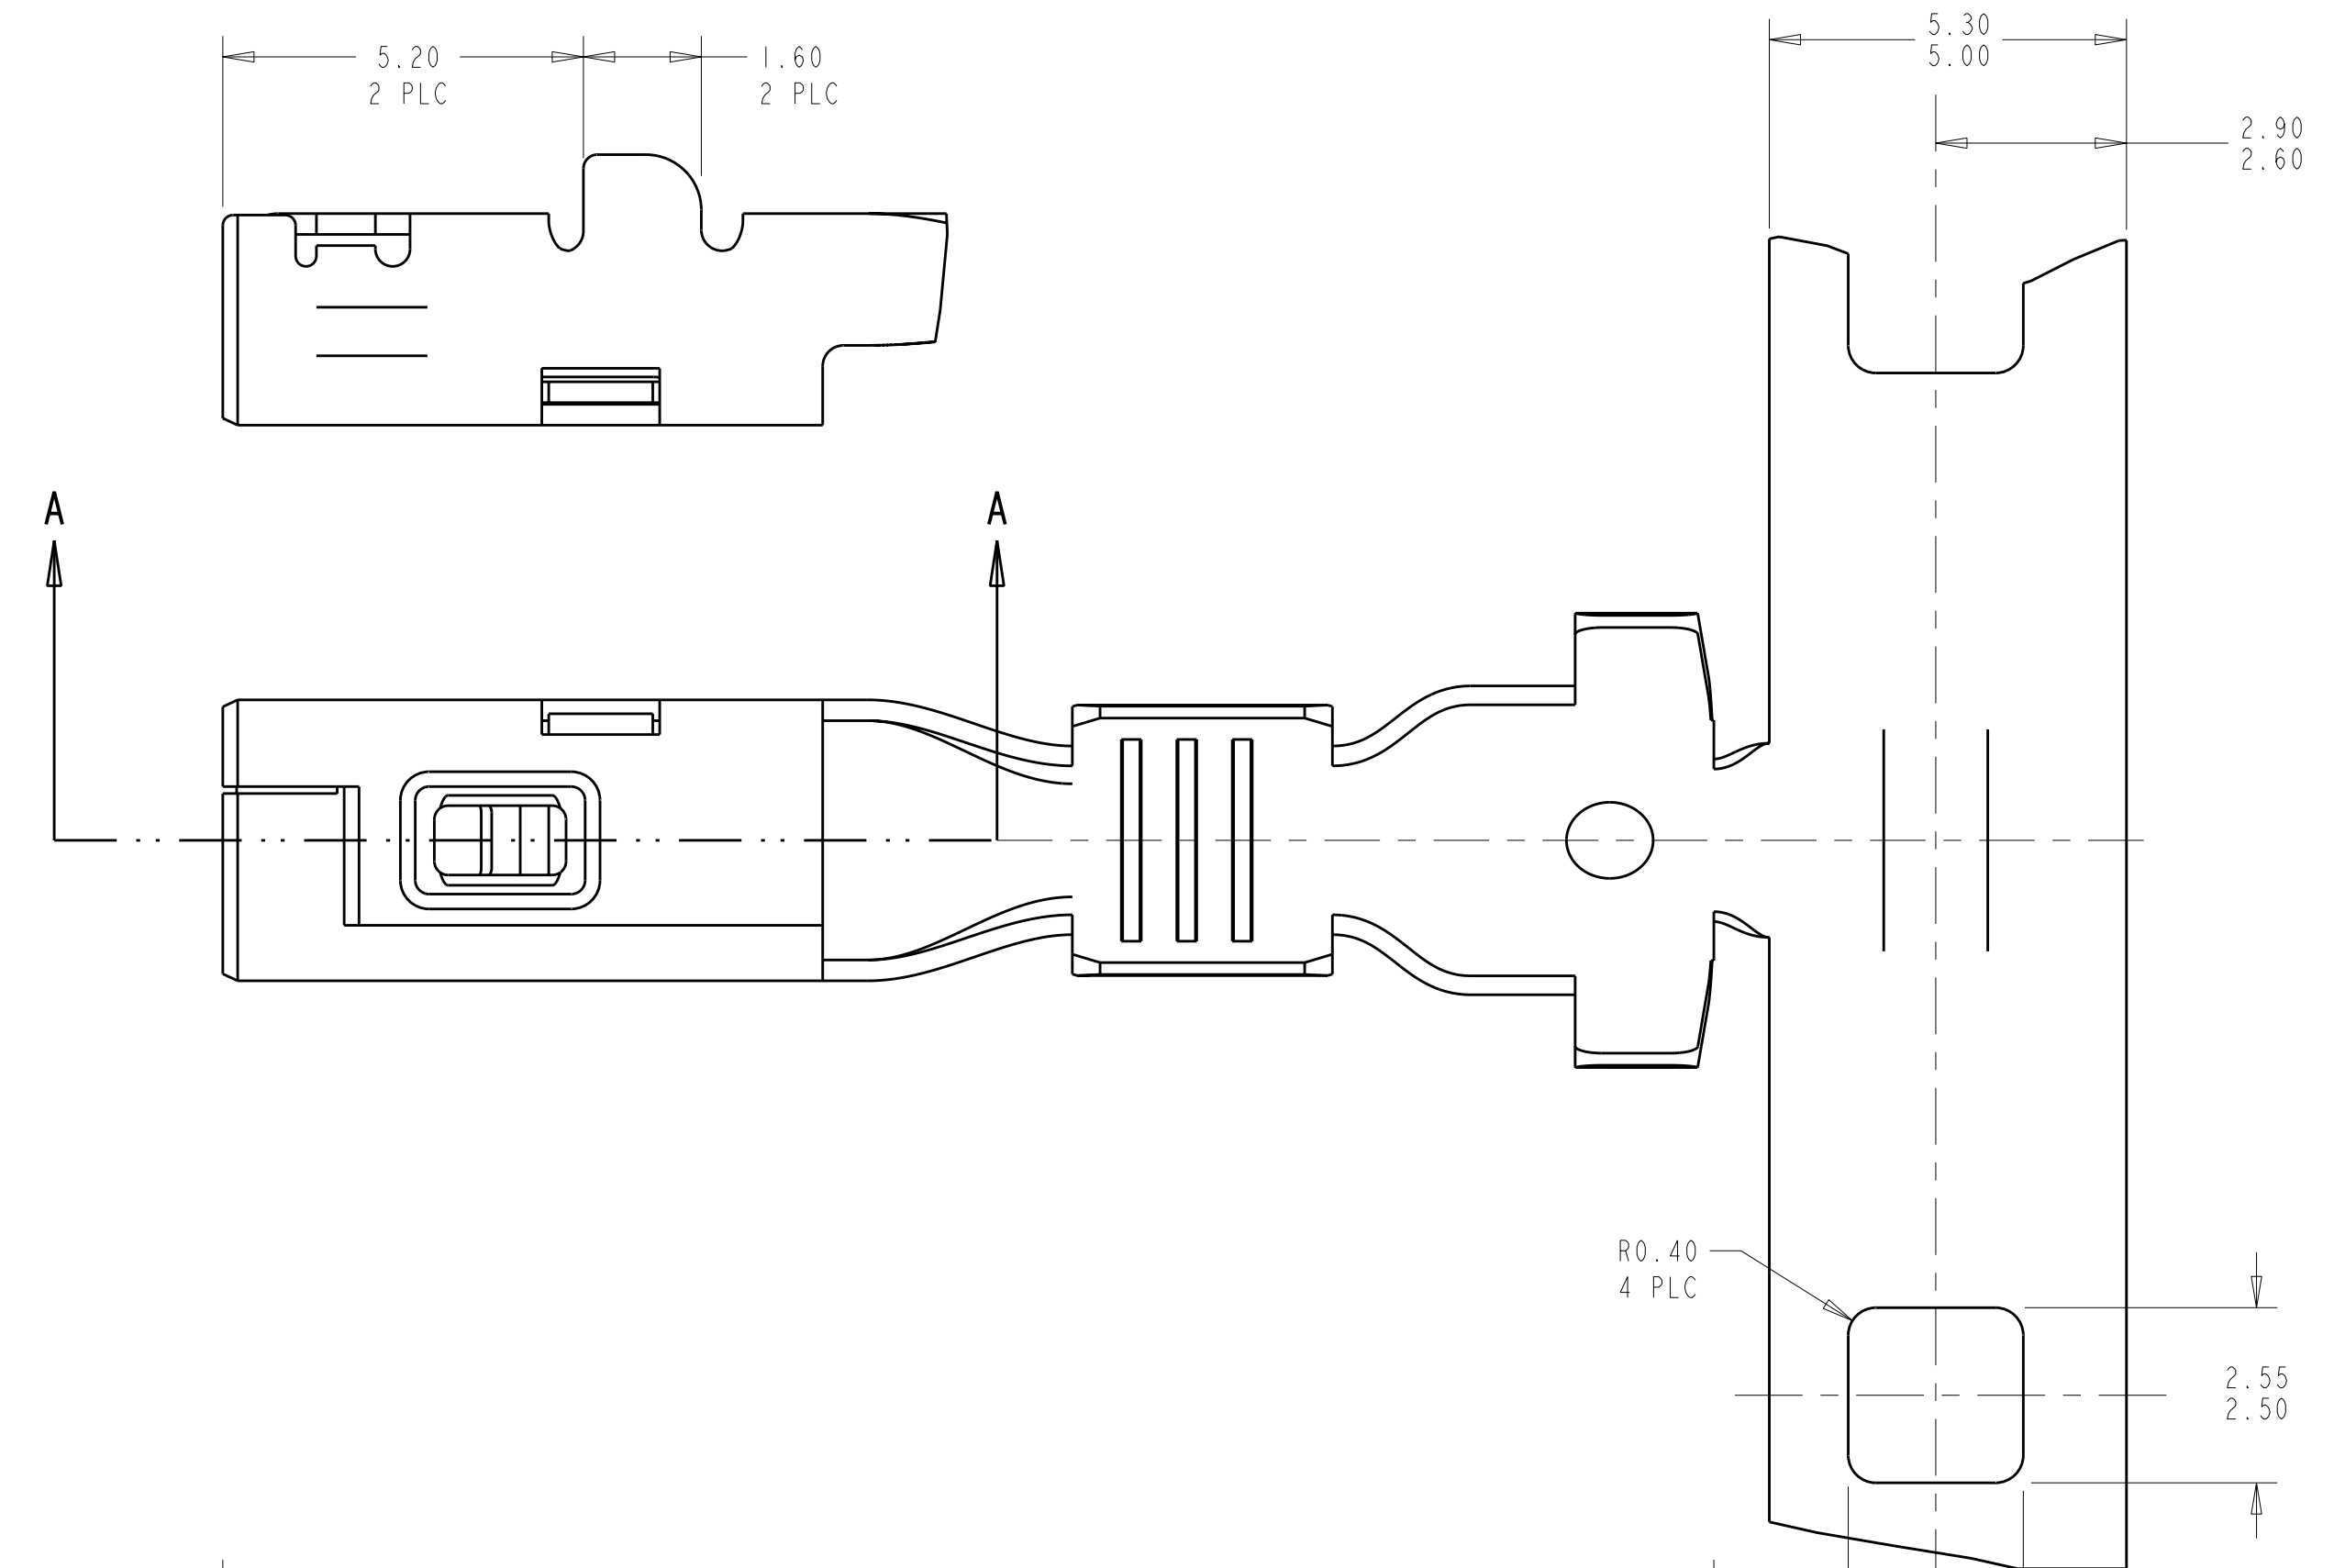

LOC	DIST	REV	DATE	BY	CHKD	APVD
GE	00	E1	26APR2011	RK	HMR	

REVISIONS

△ MATERIAL: 0.30 THICK COPPER ALLOY, PREPLATED WITH 0.0008 MINIMUM THICK REFLOW TIN OR BRIGHT TIN (ELV COMPLIANT).

ALTERNATE MATERIAL: 0.30 THICK COPPER ALLOY, PREPLATED WITH 0.0008 MINIMUM THICK BRIGHT TIN (ELV COMPLIANT).

4. QUALIFICATION OF THE CRIMP APPLICATION TOOLING SHALL BE CONTROLLED BY THE REQUIREMENTS ESTABLISHED UNDER USCAR 21.
5. LOOSE END SPLICING TO BE USED.

REELING	N	L	ØK	J	H	ØF	E	WIRE SIZE	PART NO.
△	1326032-6	6.8	4.30	6.09	4.7	2.70	5.25	12 AWG	I-1326032-2
	1326032-5	6.5	4.30	5.62	3.9	1.70	3.88	14 AWG	I-1326032-1
	1326032-4	5.6	3.80	4.54	3.9	1.70	3.88	16 AWG	I-1326032-0
	1326032-3	5.6	3.80	4.54	3.3	1.30	2.76	18 AWG	1326032-9
△	1326032-2	5.0	3.40	4.11	3.3	1.30	2.76	20 AWG	1326032-8
	1326032-1	5.0	3.40	4.11	2.5	0.90	2.11	22 AWG	1326032-7
	1326032-6	6.8	4.30	6.09	4.7	2.70	5.25	12 AWG	1326032-6
	1326032-5	6.5	4.30	5.62	3.9	1.70	3.88	14 AWG	1326032-5
	1326032-4	5.6	3.80	4.54	3.9	1.70	3.88	16 AWG	1326032-4
	1326032-3	5.6	3.80	4.54	3.3	1.30	2.76	18 AWG	1326032-3
	1326032-2	5.0	3.40	4.11	3.3	1.30	2.76	20 AWG	1326032-2
	1326032-1	5.0	3.40	4.11	2.5	0.90	2.11	22 AWG	1326032-1

THIS DRAWING IS A CONTROLLED DOCUMENT.

AWN: D. STRAUSSER 28APR99
 CHK: D. BROWN 28APR99
 APVD: D. BROWN 28APR99

TE Connectivity
2.8mm RECEPTACLE, SEALED

SAE/USCAR-2 8/97

114-13013

SCALE: 10:1

1 OF 1

X-ON Electronics