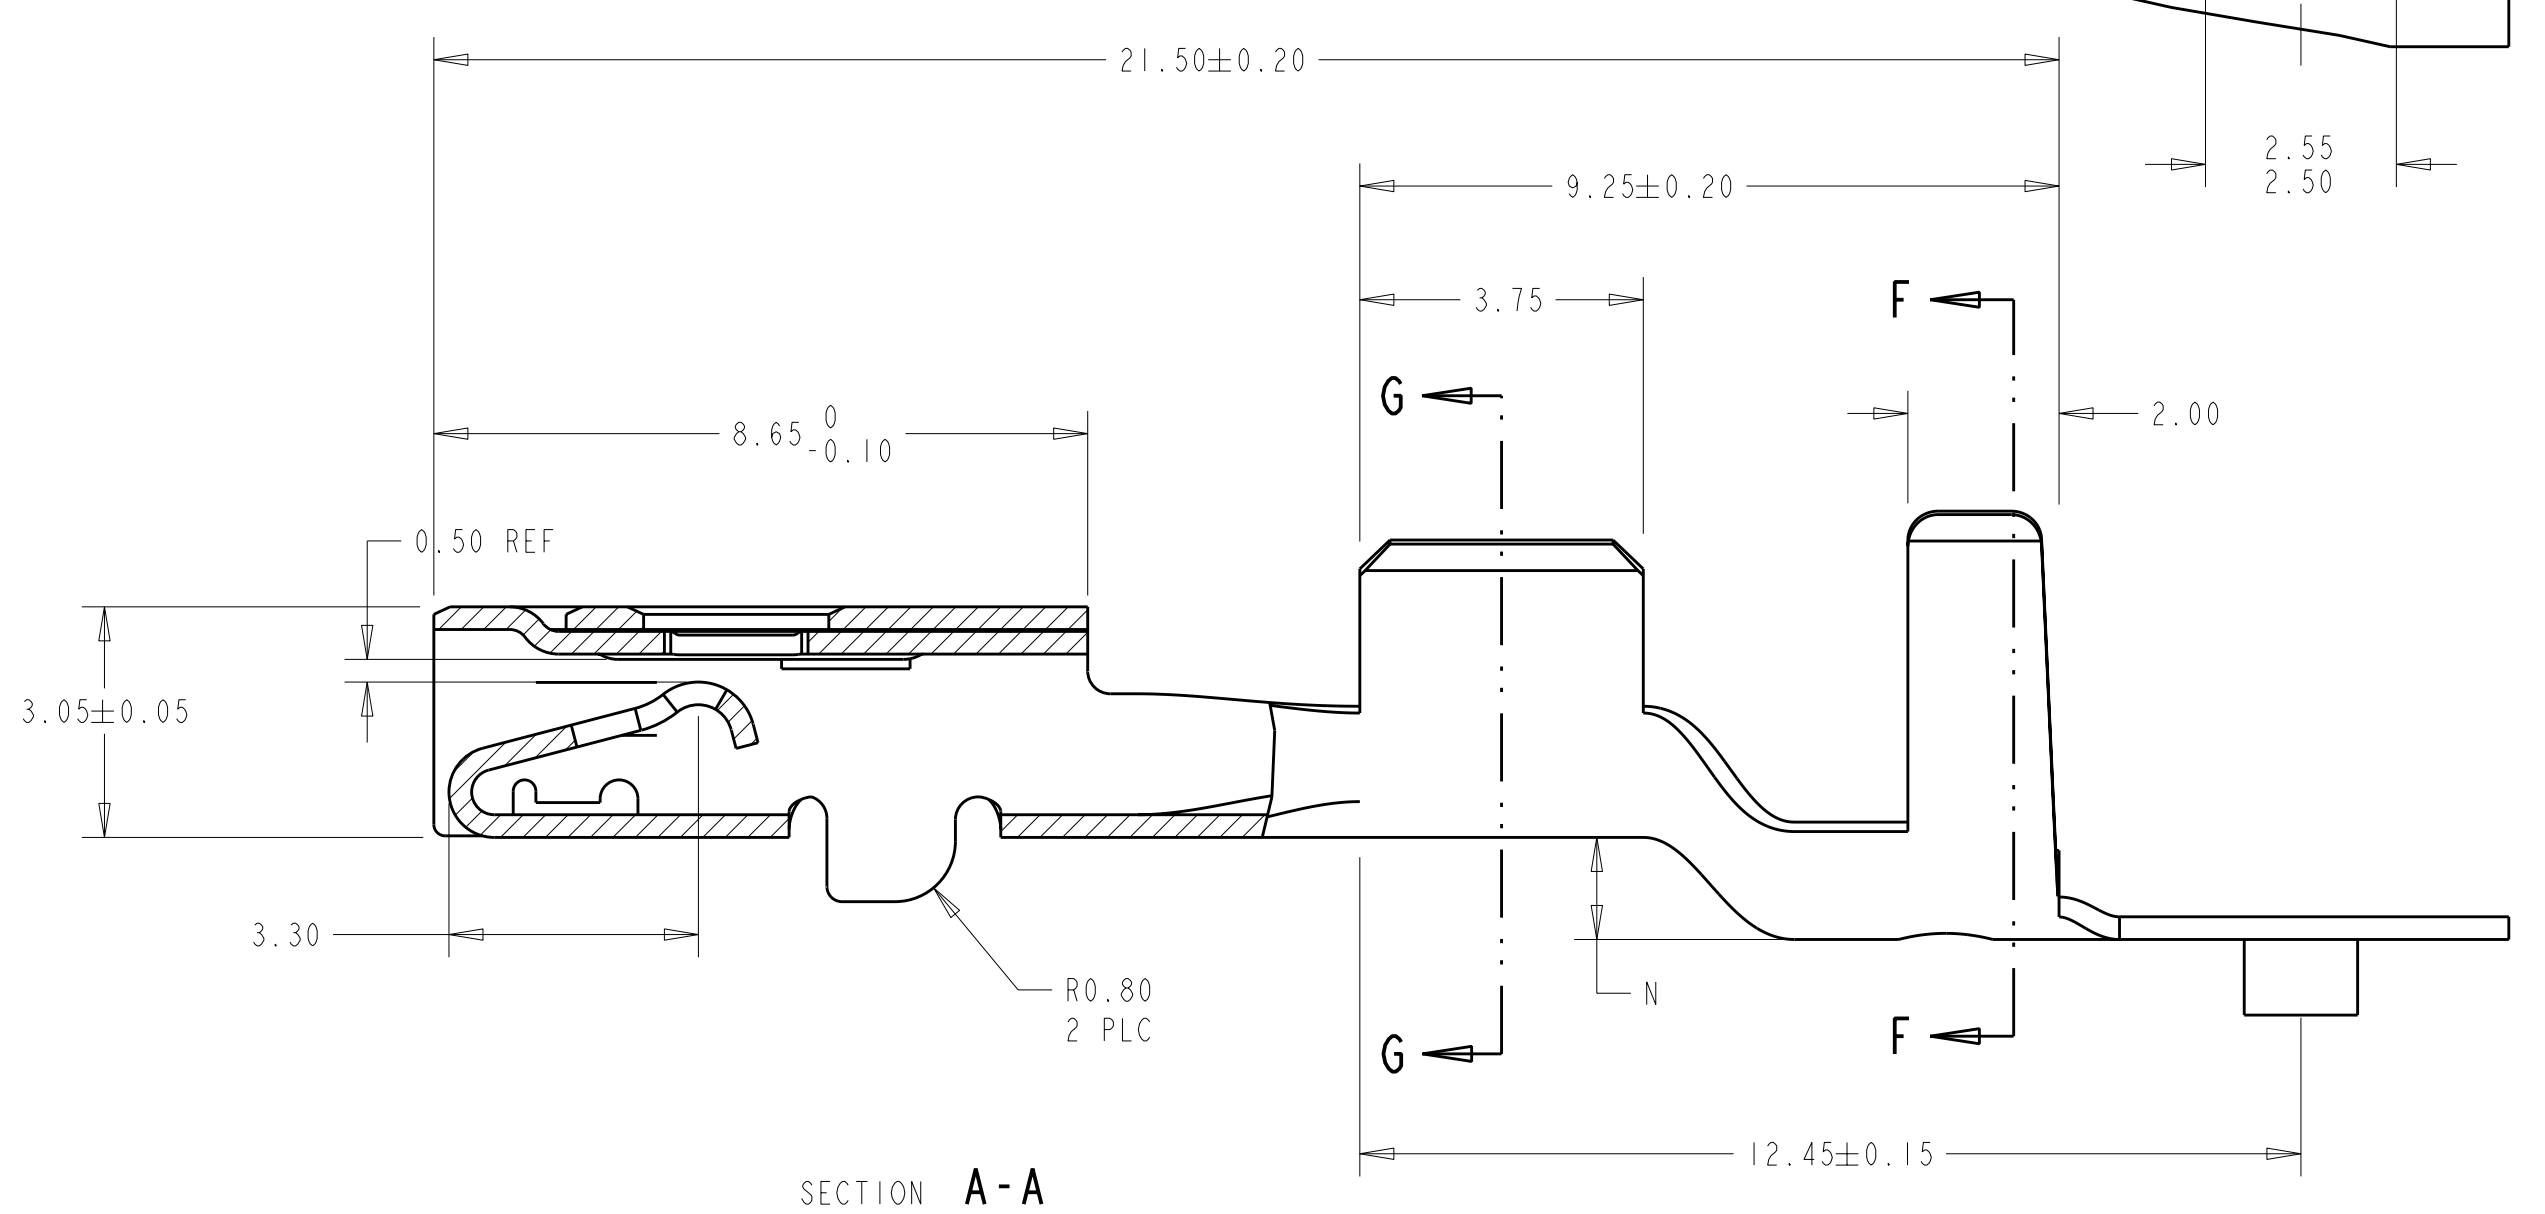

LOC	DIST	REV	DATE	BY	CHKD	APVD
GE	00	E1	26APR2011	RK	HMR	

REVISIONS

△ MATERIAL: 0.30 THICK COPPER ALLOY, PREPLATED WITH 0.0008 MINIMUM THICK REFLOW TIN OR BRIGHT TIN (ELV COMPLIANT).

ALTERNATE MATERIAL: 0.30 THICK COPPER ALLOY, PREPLATED WITH 0.0008 MINIMUM THICK BRIGHT TIN (ELV COMPLIANT).

4. QUALIFICATION OF THE CRIMP APPLICATION TOOLING SHALL BE CONTROLLED BY THE REQUIREMENTS ESTABLISHED UNDER USCAR 21.
5. LOOSE END SPLICING TO BE USED.

REELING	N	L	ØK	J	H	ØF	E	WIRE SIZE	PART NO.
△	1326032-6	6.8	4.30	6.09	4.7	2.70	5.25	12 AWG	I-1326032-2
	1326032-5	6.5	4.30	5.62	3.9	1.70	3.88	14 AWG	I-1326032-1
	1326032-4	5.6	3.80	4.54	3.9	1.70	3.88	16 AWG	I-1326032-0
	1326032-3	5.6	3.80	4.54	3.3	1.30	2.76	18 AWG	1326032-9
△	1326032-2	5.0	3.40	4.11	3.3	1.30	2.76	20 AWG	1326032-8
	1326032-1	5.0	3.40	4.11	2.5	0.90	2.11	22 AWG	1326032-7
	1326032-6	6.8	4.30	6.09	4.7	2.70	5.25	12 AWG	1326032-6
	1326032-5	6.5	4.30	5.62	3.9	1.70	3.88	14 AWG	1326032-5
	1326032-4	5.6	3.80	4.54	3.9	1.70	3.88	16 AWG	1326032-4
	1326032-3	5.6	3.80	4.54	3.3	1.30	2.76	18 AWG	1326032-3
	1326032-2	5.0	3.40	4.11	3.3	1.30	2.76	20 AWG	1326032-2
	1326032-1	5.0	3.40	4.11	2.5	0.90	2.11	22 AWG	1326032-1

THIS DRAWING IS A CONTROLLED DOCUMENT.

AWN: D. STRAUSSER 28APR99
 CHK: D. BROWN 28APR99
 APVD: D. BROWN 28APR99

TE Connectivity
2.8mm RECEPTACLE, SEALED

SAE/USCAR-2 8/97

114-13013

SCALE: 10:1

1 OF 1

X-ON Electronics