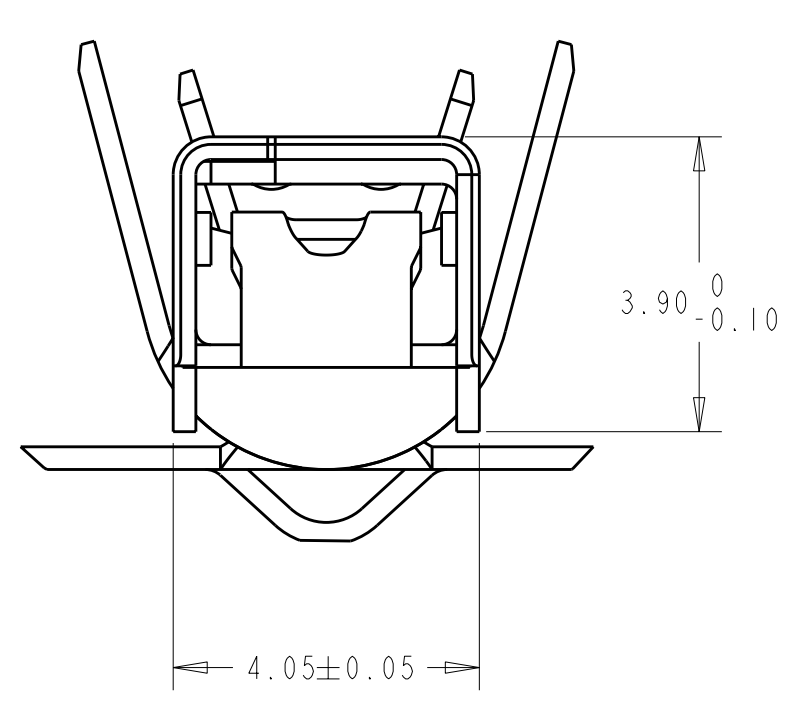

LOC	DIST	REV	DATE	BY	CHKD	APVD
GE	00	E1	26APR2011	RK	HMR	

REVISIONS

△ MATERIAL: 0.30 THICK COPPER ALLOY, PREPLATED WITH 0.0008 MINIMUM THICK REFLOW TIN OR BRIGHT TIN (ELV COMPLIANT).

ALTERNATE MATERIAL: 0.30 THICK COPPER ALLOY, PREPLATED WITH 0.0008 MINIMUM THICK BRIGHT TIN (ELV COMPLIANT).

4. QUALIFICATION OF THE CRIMP APPLICATION TOOLING SHALL BE CONTROLLED BY THE REQUIREMENTS ESTABLISHED UNDER USCAR 21.
5. LOOSE END SPLICING TO BE USED.

REELING	N	L	ØK	J	H	ØF	E	WIRE SIZE	PART NO.
△	1326032-6	6.8	4.30	6.09	4.7	2.70	5.25	12 AWG	I-1326032-2
	1326032-5	6.5	4.30	5.62	3.9	1.70	3.88	14 AWG	I-1326032-1
	1326032-4	5.6	3.80	4.54	3.9	1.70	3.88	16 AWG	I-1326032-0
	1326032-3	5.6	3.80	4.54	3.3	1.30	2.76	18 AWG	1326032-9
△	1326032-2	5.0	3.40	4.11	3.3	1.30	2.76	20 AWG	1326032-8
	1326032-1	5.0	3.40	4.11	2.5	0.90	2.11	22 AWG	1326032-7
	1326032-6	6.8	4.30	6.09	4.7	2.70	5.25	12 AWG	1326032-6
	1326032-5	6.5	4.30	5.62	3.9	1.70	3.88	14 AWG	1326032-5
	1326032-4	5.6	3.80	4.54	3.9	1.70	3.88	16 AWG	1326032-4
	1326032-3	5.6	3.80	4.54	3.3	1.30	2.76	18 AWG	1326032-3
	1326032-2	5.0	3.40	4.11	3.3	1.30	2.76	20 AWG	1326032-2
	1326032-1	5.0	3.40	4.11	2.5	0.90	2.11	22 AWG	1326032-1

THIS DRAWING IS A CONTROLLED DOCUMENT.

AWN: D. STRAUSSER 28APR99
 CHK: D. BROWN 28APR99
 APVD: D. BROWN 28APR99

TE Connectivity
2.8mm RECEPTACLE, SEALED

SAE/USCAR-2 8/97

114-13013

SCALE: 10:1

1 OF 1

X-ON Electronics