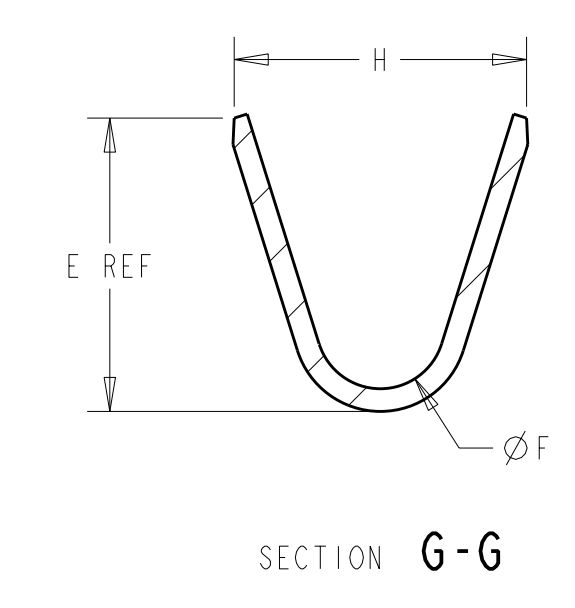

LOC	DIST	REV	DATE	BY	CHKD	APVD
GE	00	E1	26APR2011	RK	HMR	

REVISIONS

△ MATERIAL: 0.30 THICK COPPER ALLOY, PREPLATED WITH 0.0008 MINIMUM THICK REFLOW TIN OR BRIGHT TIN (ELV COMPLIANT).

ALTERNATE MATERIAL: 0.30 THICK COPPER ALLOY, PREPLATED WITH 0.0008 MINIMUM THICK BRIGHT TIN (ELV COMPLIANT).

4. QUALIFICATION OF THE CRIMP APPLICATION TOOLING SHALL BE CONTROLLED BY THE REQUIREMENTS ESTABLISHED UNDER USCAR 21.
5. LOOSE END SPLICING TO BE USED.

REELING	N	L	ØK	J	H	ØF	E	WIRE SIZE	PART NO.
△	1326032-6	6.8	4.30	6.09	4.7	2.70	5.25	12 AWG	I-1326032-2
	1326032-5	6.5	4.30	5.62	3.9	1.70	3.88	14 AWG	I-1326032-1
	1326032-4	5.6	3.80	4.54	3.9	1.70	3.88	16 AWG	I-1326032-0
	1326032-3	5.6	3.80	4.54	3.3	1.30	2.76	18 AWG	1326032-9
△	1326032-2	5.0	3.40	4.11	3.3	1.30	2.76	20 AWG	1326032-8
	1326032-1	5.0	3.40	4.11	2.5	0.90	2.11	22 AWG	1326032-7
	1326032-6	6.8	4.30	6.09	4.7	2.70	5.25	12 AWG	1326032-6
	1326032-5	6.5	4.30	5.62	3.9	1.70	3.88	14 AWG	1326032-5
	1326032-4	5.6	3.80	4.54	3.9	1.70	3.88	16 AWG	1326032-4
	1326032-3	5.6	3.80	4.54	3.3	1.30	2.76	18 AWG	1326032-3
	1326032-2	5.0	3.40	4.11	3.3	1.30	2.76	20 AWG	1326032-2
	1326032-1	5.0	3.40	4.11	2.5	0.90	2.11	22 AWG	1326032-1

THIS DRAWING IS A CONTROLLED DOCUMENT.

AWN: D. STRAUSSER 28APR99
 CHK: D. BROWN 28APR99
 APVD: D. BROWN 28APR99

TE Connectivity
2.8mm RECEPTACLE, SEALED

SAE/USCAR-2 8/97

114-13013

SCALE: 10:1

1 OF 1

X-ON Electronics