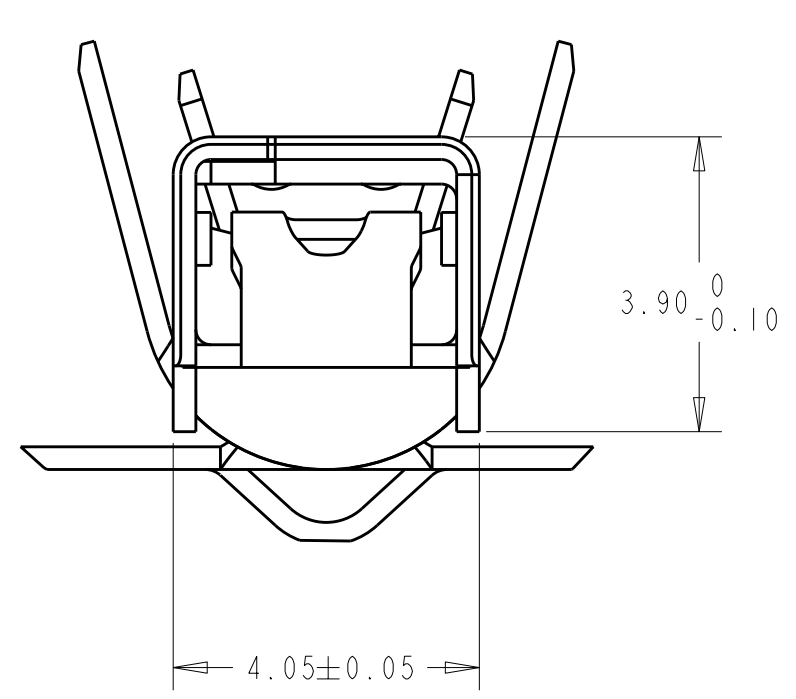

LOC	DIST	REV	DATE	BY	CHK	APPV
GE	00	E1	26APR2011	RK	HMR	

REVISIONS

△ MATERIAL: 0.30 THICK COPPER ALLOY, PREPLATED WITH 0.0008 MINIMUM THICK REFLOW TIN OR BRIGHT TIN (ELV COMPLIANT).

ALTERNATE MATERIAL: 0.30 THICK COPPER ALLOY, PREPLATED WITH 0.0008 MINIMUM THICK BRIGHT TIN (ELV COMPLIANT).

4. QUALIFICATION OF THE CRIMP APPLICATION TOOLING SHALL BE CONTROLLED BY THE REQUIREMENTS ESTABLISHED UNDER USCAR 21.

5. LOOSE END SPLICING TO BE USED.

REELING	N	L	ØK	J	H	ØF	E	WIRE SIZE	PART NO.	
3	1326032-6 REELED FOR AMP APPLICATORS								12 AWG	I-1326032-2
	1326032-5 REELED FOR AMP APPLICATORS								14 AWG	I-1326032-1
	1326032-4 REELED FOR AMP APPLICATORS								16 AWG	I-1326032-0
	1326032-3 REELED FOR AMP APPLICATORS								18 AWG	1326032-9
	1326032-2 REELED FOR AMP APPLICATORS								20 AWG	1326032-8
2	1326032-1 REELED FOR AMP APPLICATORS								22 AWG	1326032-7
	1.35	6.8	4.30	6.09	4.7	2.70	5.25	12 AWG	1326032-6	
	1.35	6.5	4.30	5.62	3.9	1.70	3.88	14 AWG	1326032-5	
	1.10	5.6	3.80	4.54	3.9	1.70	3.88	16 AWG	1326032-4	
	1.10	5.6	3.80	4.54	3.3	1.30	2.76	18 AWG	1326032-3	
	0.90	5.0	3.40	4.11	3.3	1.30	2.76	20 AWG	1326032-2	
	0.90	5.0	3.40	4.11	2.5	0.90	2.11	22 AWG	1326032-1	

THIS DRAWING IS A CONTROLLED DOCUMENT.

AWN: D. STRAUSSER 28APR99
 CHK: D. BROWN 28APR99
 APPV: D. BROWN 28APR99

TE Connectivity
2.8mm RECEPTACLE, SEALED

SAE/USCAR-2 8/97
 114-13013
 WEIGHT: -
 SCALE: 10:1