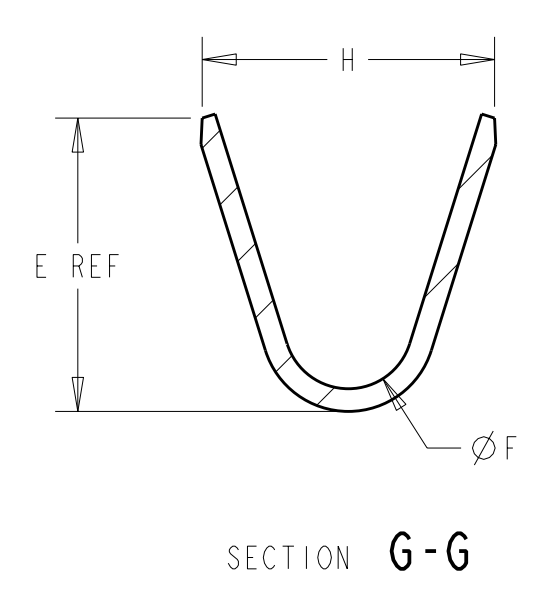

LOC	DIST	REV	DATE	BY	CHK	APPV
GE	00	E1	26APR2011	RK	HMR	

REVISIONS

△ MATERIAL: 0.30 THICK COPPER ALLOY, PREPLATED WITH 0.0008 MINIMUM THICK REFLOW TIN OR BRIGHT TIN (ELV COMPLIANT).

ALTERNATE MATERIAL: 0.30 THICK COPPER ALLOY, PREPLATED WITH 0.0008 MINIMUM THICK BRIGHT TIN (ELV COMPLIANT).

4. QUALIFICATION OF THE CRIMP APPLICATION TOOLING SHALL BE CONTROLLED BY THE REQUIREMENTS ESTABLISHED UNDER USCAR 21.

5. LOOSE END SPLICING TO BE USED.

REELING	N	L	ØK	J	H	ØF	E	WIRE SIZE	PART NO.	
3	1326032-6 REELED FOR AMP APPLICATORS								12 AWG	I-1326032-2
	1326032-5 REELED FOR AMP APPLICATORS								14 AWG	I-1326032-1
	1326032-4 REELED FOR AMP APPLICATORS								16 AWG	I-1326032-0
	1326032-3 REELED FOR AMP APPLICATORS								18 AWG	1326032-9
	1326032-2 REELED FOR AMP APPLICATORS								20 AWG	1326032-8
2	1326032-1 REELED FOR AMP APPLICATORS								22 AWG	1326032-7
	1.35	6.8	4.30	6.09	4.7	2.70	5.25	12 AWG	1326032-6	
	1.35	6.5	4.30	5.62	3.9	1.70	3.88	14 AWG	1326032-5	
	1.10	5.6	3.80	4.54	3.9	1.70	3.88	16 AWG	1326032-4	
	1.10	5.6	3.80	4.54	3.3	1.30	2.76	18 AWG	1326032-3	
	0.90	5.0	3.40	4.11	3.3	1.30	2.76	20 AWG	1326032-2	
	0.90	5.0	3.40	4.11	2.5	0.90	2.11	22 AWG	1326032-1	

THIS DRAWING IS A CONTROLLED DOCUMENT.

AWN: D. STRAUSSER 28APR99
 CHK: D. BROWN 28APR99
 APPV: D. BROWN 28APR99

TE Connectivity
2.8mm RECEPTACLE, SEALED

SAE/USCAR-2 8/97
 114-13013
 WEIGHT: -
 SCALE: 10:1