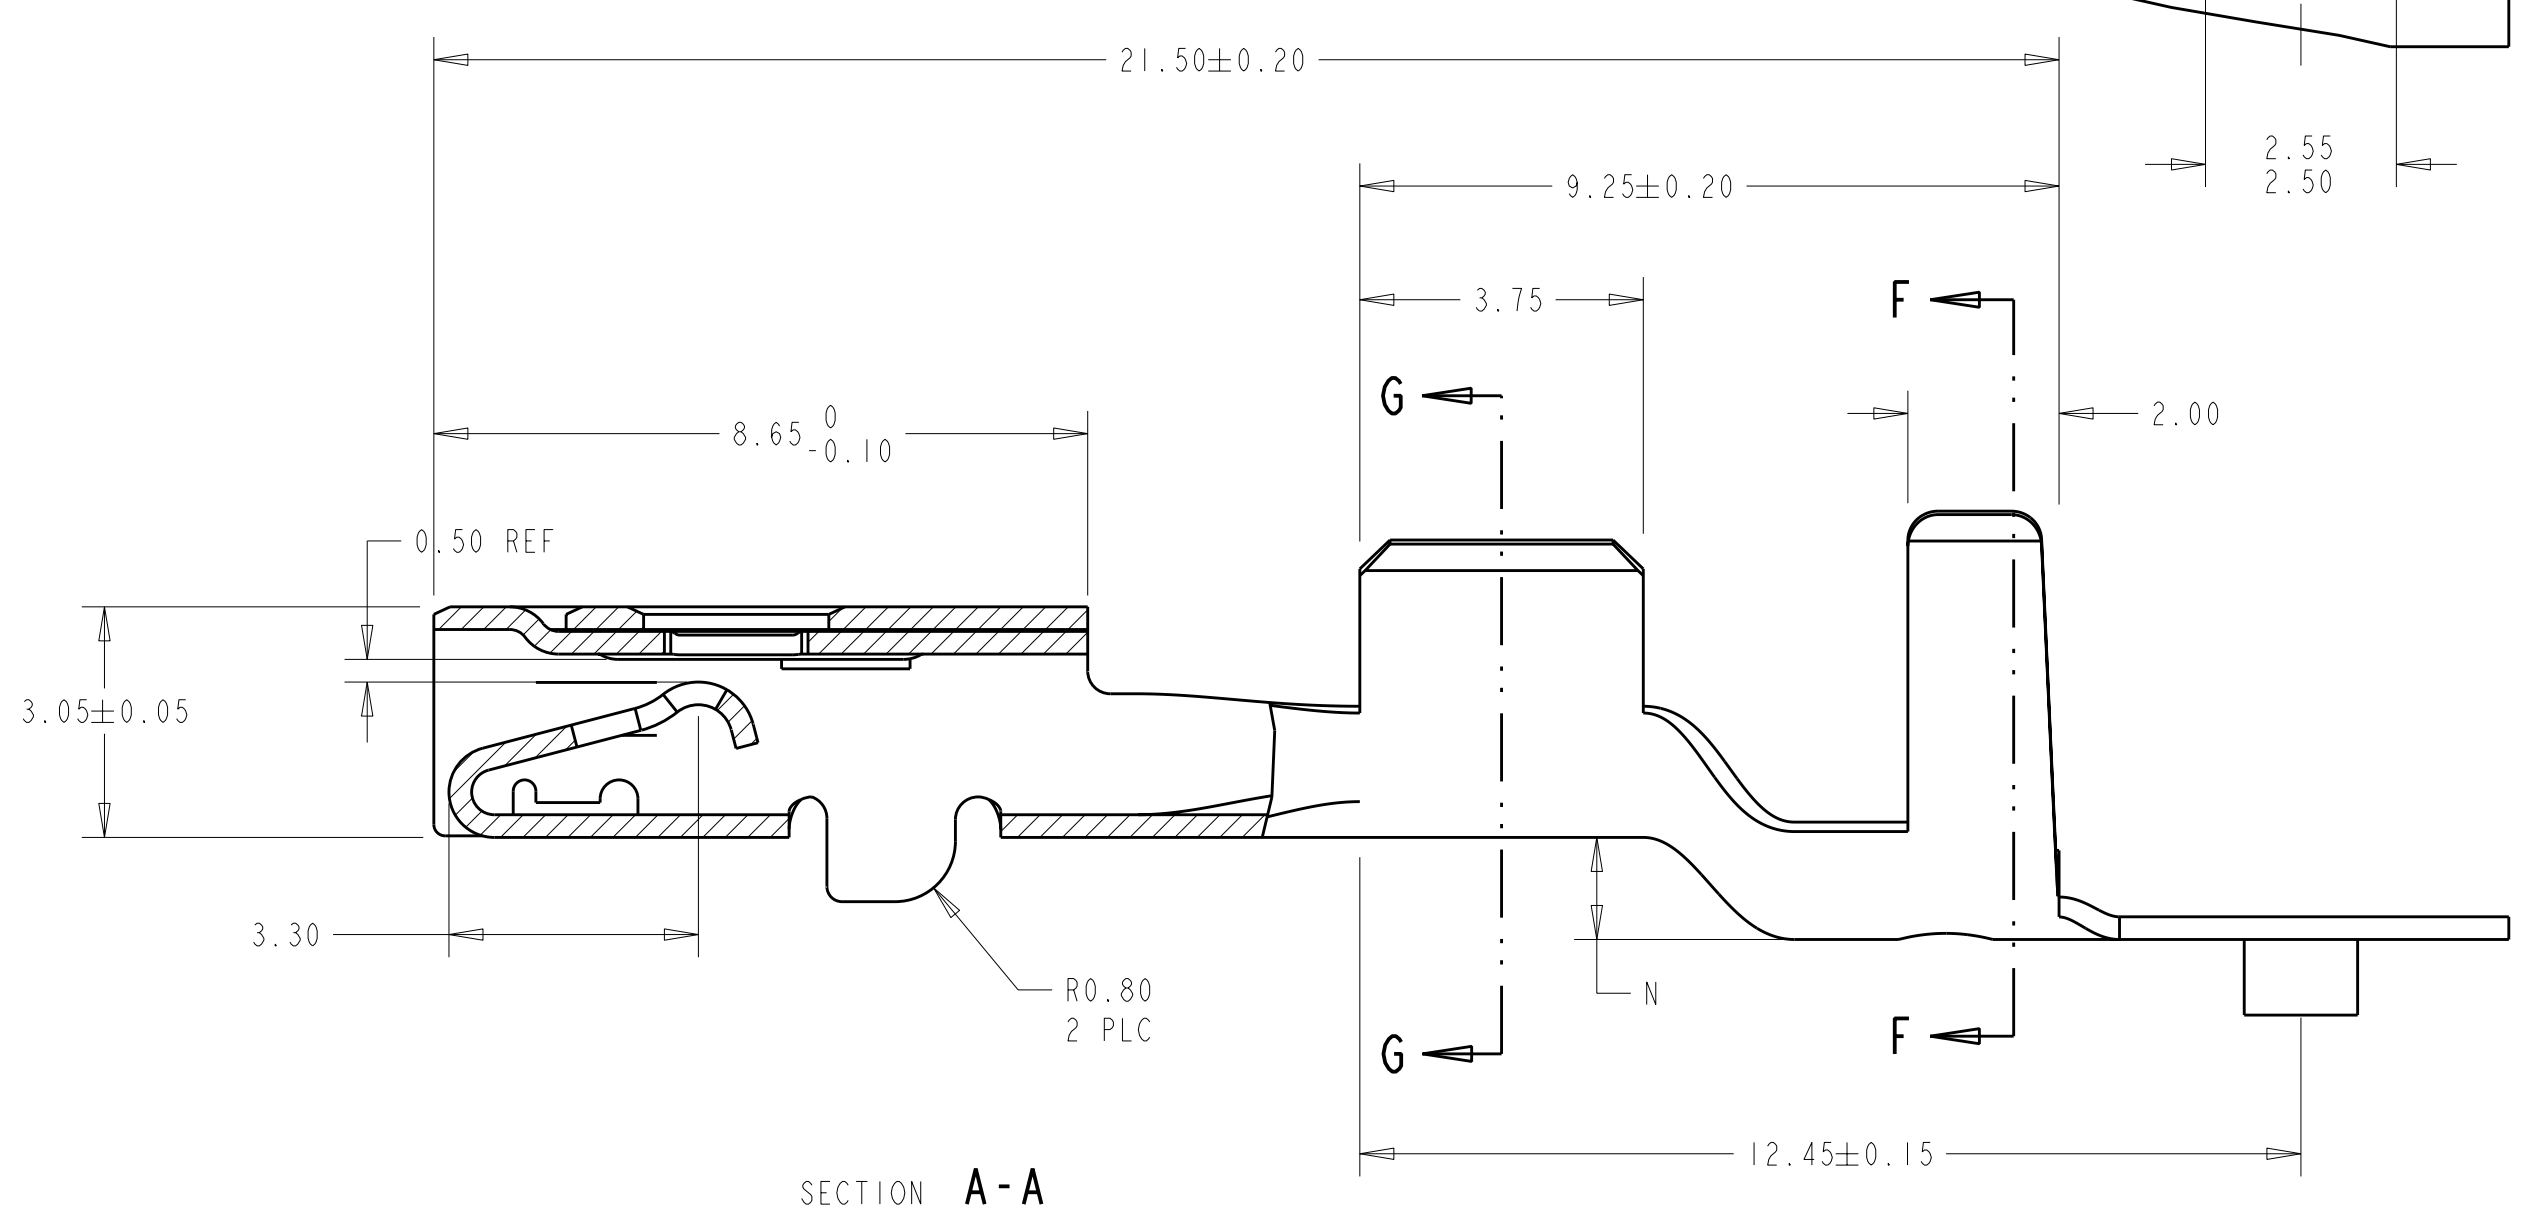

LOC	DIST	REV	DATE	BY	CHK	APPV
GE	00	E1	26APR2011	RK	HMR	

REVISIONS

△ MATERIAL: 0.30 THICK COPPER ALLOY, PREPLATED WITH 0.0008 MINIMUM THICK REFLOW TIN OR BRIGHT TIN (ELV COMPLIANT).

ALTERNATE MATERIAL: 0.30 THICK COPPER ALLOY, PREPLATED WITH 0.0008 MINIMUM THICK BRIGHT TIN (ELV COMPLIANT).

4. QUALIFICATION OF THE CRIMP APPLICATION TOOLING SHALL BE CONTROLLED BY THE REQUIREMENTS ESTABLISHED UNDER USCAR 21.

5. LOOSE END SPLICING TO BE USED.

REELING	N	L	ØK	J	H	ØF	E	WIRE SIZE	PART NO.	
3	1326032-6 REELED FOR AMP APPLICATORS								12 AWG	I-1326032-2
	1326032-5 REELED FOR AMP APPLICATORS								14 AWG	I-1326032-1
	1326032-4 REELED FOR AMP APPLICATORS								16 AWG	I-1326032-0
	1326032-3 REELED FOR AMP APPLICATORS								18 AWG	1326032-9
	1326032-2 REELED FOR AMP APPLICATORS								20 AWG	1326032-8
2	1326032-1 REELED FOR AMP APPLICATORS								22 AWG	1326032-7
	1.35	6.8	4.30	6.09	4.7	2.70	5.25	12 AWG	1326032-6	
	1.35	6.5	4.30	5.62	3.9	1.70	3.88	14 AWG	1326032-5	
	1.10	5.6	3.80	4.54	3.9	1.70	3.88	16 AWG	1326032-4	
	1.10	5.6	3.80	4.54	3.3	1.30	2.76	18 AWG	1326032-3	
	0.90	5.0	3.40	4.11	3.3	1.30	2.76	20 AWG	1326032-2	
	0.90	5.0	3.40	4.11	2.5	0.90	2.11	22 AWG	1326032-1	

THIS DRAWING IS A CONTROLLED DOCUMENT.

AWN: D. STRAUSSER 28APR99
 CHK: D. BROWN 28APR99
 APPV: D. BROWN 28APR99

TE Connectivity
2.8mm RECEPTACLE, SEALED

SAE/USCAR-2 8/97
 114-13013
 WEIGHT: -
 SCALE: 10:1