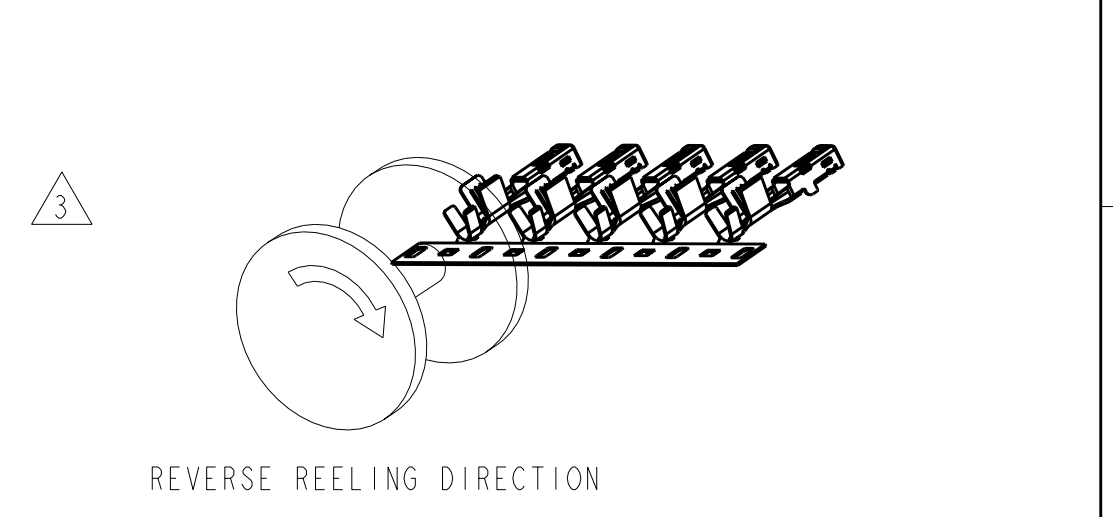

LOC	DIST	REV	DATE	BY	CHK	APPV
GE	00	E1	26APR2011	RK	HMR	

REVISIONS

△ MATERIAL: 0.30 THICK COPPER ALLOY, PREPLATED WITH 0.0008 MINIMUM THICK REFLOW TIN OR BRIGHT TIN (ELV COMPLIANT).

ALTERNATE MATERIAL: 0.30 THICK COPPER ALLOY, PREPLATED WITH 0.0008 MINIMUM THICK BRIGHT TIN (ELV COMPLIANT).

4. QUALIFICATION OF THE CRIMP APPLICATION TOOLING SHALL BE CONTROLLED BY THE REQUIREMENTS ESTABLISHED UNDER USCAR 21.

5. LOOSE END SPLICING TO BE USED.

REELING	N	L	ØK	J	H	ØF	E	WIRE SIZE	PART NO.	
3	1326032-6 REELED FOR AMP APPLICATORS								12 AWG	I-1326032-2
	1326032-5 REELED FOR AMP APPLICATORS								14 AWG	I-1326032-1
	1326032-4 REELED FOR AMP APPLICATORS								16 AWG	I-1326032-0
	1326032-3 REELED FOR AMP APPLICATORS								18 AWG	1326032-9
	1326032-2 REELED FOR AMP APPLICATORS								20 AWG	1326032-8
2	1326032-1 REELED FOR AMP APPLICATORS								22 AWG	1326032-7
	1.35	6.8	4.30	6.09	4.7	2.70	5.25	12 AWG	1326032-6	
	1.35	6.5	4.30	5.62	3.9	1.70	3.88	14 AWG	1326032-5	
	1.10	5.6	3.80	4.54	3.9	1.70	3.88	16 AWG	1326032-4	
	1.10	5.6	3.80	4.54	3.3	1.30	2.76	18 AWG	1326032-3	
	0.90	5.0	3.40	4.11	3.3	1.30	2.76	20 AWG	1326032-2	
	0.90	5.0	3.40	4.11	2.5	0.90	2.11	22 AWG	1326032-1	