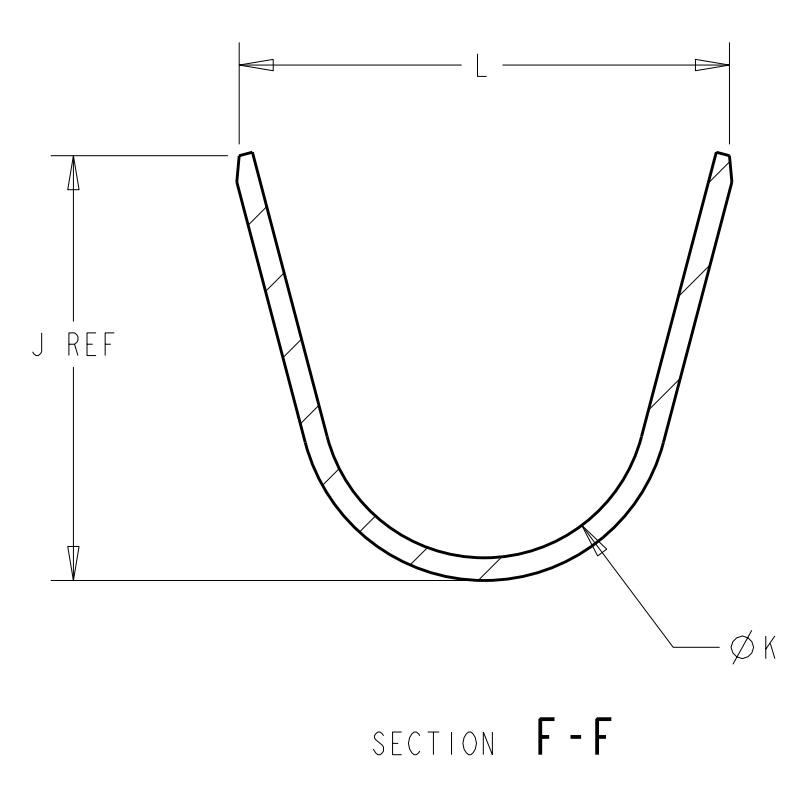

LOC	DIST	REV	DATE	BY	CHK	APPV
GE	00	E1	26APR2011	RK	HMR	

REVISIONS

△ MATERIAL: 0.30 THICK COPPER ALLOY, PREPLATED WITH 0.0008 MINIMUM THICK REFLOW TIN OR BRIGHT TIN (ELV COMPLIANT).

ALTERNATE MATERIAL: 0.30 THICK COPPER ALLOY, PREPLATED WITH 0.0008 MINIMUM THICK BRIGHT TIN (ELV COMPLIANT).

4. QUALIFICATION OF THE CRIMP APPLICATION TOOLING SHALL BE CONTROLLED BY THE REQUIREMENTS ESTABLISHED UNDER USCAR 21.

5. LOOSE END SPLICING TO BE USED.

REELING	N	L	ØK	J	H	ØF	E	WIRE SIZE	PART NO.	
3	1326032-6 REELED FOR AMP APPLICATORS								12 AWG	I-1326032-2
	1326032-5 REELED FOR AMP APPLICATORS								14 AWG	I-1326032-1
	1326032-4 REELED FOR AMP APPLICATORS								16 AWG	I-1326032-0
	1326032-3 REELED FOR AMP APPLICATORS								18 AWG	1326032-9
	1326032-2 REELED FOR AMP APPLICATORS								20 AWG	1326032-8
2	1326032-1 REELED FOR AMP APPLICATORS								22 AWG	1326032-7
	1.35	6.8	4.30	6.09	4.7	2.70	5.25	12 AWG	1326032-6	
	1.35	6.5	4.30	5.62	3.9	1.70	3.88	14 AWG	1326032-5	
	1.10	5.6	3.80	4.54	3.9	1.70	3.88	16 AWG	1326032-4	
	1.10	5.6	3.80	4.54	3.3	1.30	2.76	18 AWG	1326032-3	
	0.90	5.0	3.40	4.11	3.3	1.30	2.76	20 AWG	1326032-2	
	0.90	5.0	3.40	4.11	2.5	0.90	2.11	22 AWG	1326032-1	

THIS DRAWING IS A CONTROLLED DOCUMENT.

AWN: D. STRAUSSER 28APR99
 CHK: D. BROWN 28APR99
 APPV: D. BROWN 28APR99

TE Connectivity
2.8mm RECEPTACLE, SEALED

SAE/USCAR-2 8/97
 114-13013
 WEIGHT: -
 SCALE: 10:1