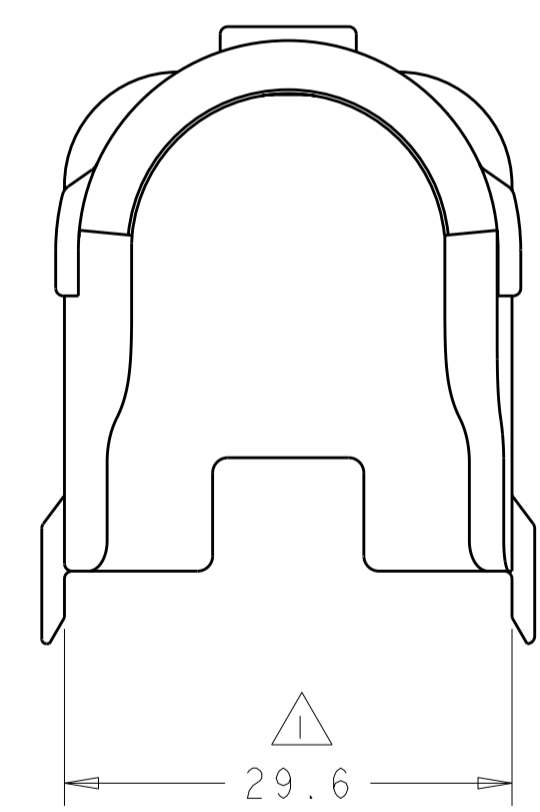

△ MAXIMUM PERMISSIBLE WARPAGE 1.2mm.

1326113-1
PART NUMBER

<small>THIS DRAWING IS A CONTROLLED DOCUMENT FOR TYCO ELECTRONICS CORPORATION. IT IS SUBJECT TO CHANGE AND THE CONTROLLING ENGINEERING ORGANIZATION SHOULD BE CONTACTED FOR THE LATEST REVISION.</small>		DWN 07JUN2002 CHK 07JUN2002 APVD 07JUN2002	Tyco Electronics Harrisburg, PA 17105-3608
DIMENSIONS: mm	TOLERANCES UNLESS OTHERWISE SPECIFIED: 0 PLC ± 1 PLC ±0.2 2 PLC ± 3 PLC ± 4 PLC ± ANGLES ± FINISH	PRODUCT SPEC APPLICATION SPEC WEIGHT	NAME WIRE COVER, EBC-440 46 POSITION, EBC-440 ABS CONNECTOR
MATERIAL	-	CUSTOMER DRAWING	SIZE A2 CAGE CODE 00779 DRAWING NO. 1326113 RESTRICTED TO -
AMP 1471-9 REV 31MAR2000		SCALE 2:1	SHEET 1 OF 1 REV B