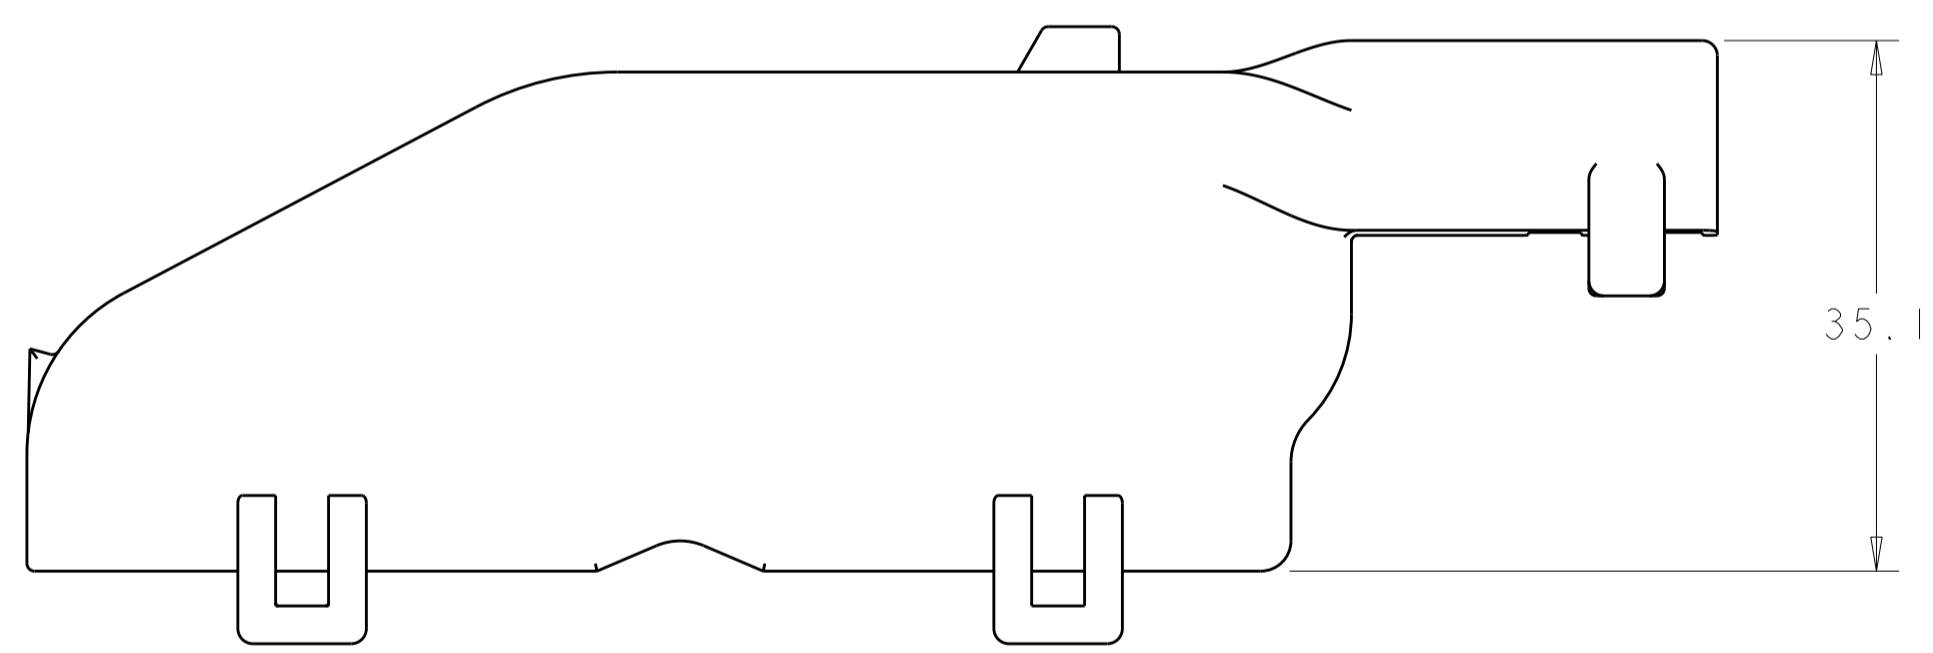

△ MAXIMUM PERMISSIBLE WARPAGE 1.2mm.

1326113-1
PART NUMBER

<small>THIS DRAWING IS A CONTROLLED DOCUMENT FOR TYCO ELECTRONICS CORPORATION. IT IS SUBJECT TO CHANGE AND THE CONTROLLING ENGINEERING ORGANIZATION SHOULD BE CONTACTED FOR THE LATEST REVISION.</small>		DWN 07JUN2002 CHK 07JUN2002 APVD 07JUN2002	Tyco Electronics Harrisburg, PA 17105-3608
DIMENSIONS: mm	TOLERANCES UNLESS OTHERWISE SPECIFIED: 0 PLC ± 1 PLC ±0.2 2 PLC ± 3 PLC ± 4 PLC ± ANGLES ± FINISH	PRODUCT SPEC APPLICATION SPEC WEIGHT	NAME WIRE COVER, EBC-440 46 POSITION, EBC-440 ABS CONNECTOR
MATERIAL	-	CUSTOMER DRAWING	SIZE A2 CAGE CODE 00779 DRAWING NO. 1326113 RESTRICTED TO -
AMP 1471-9 REV 31MAR2000		SCALE 2:1	SHEET 1 OF 1 REV B