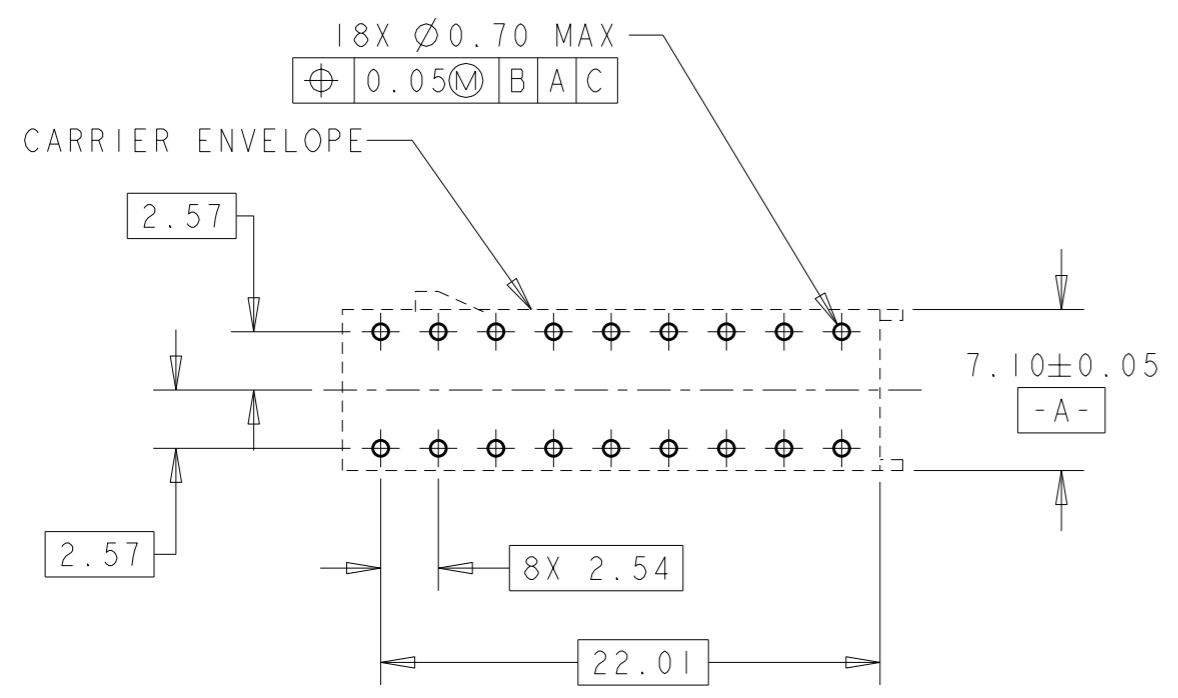

- ⚠ MATERIAL: GLASS FILLED NYLON.
- RECEPTACLES SOLD SEPARATELY, SEE P/N 638551 (TIN) OR 1326028 (GOLD) FOR TERMINATION AND REELING OPTIONS.
 - REFER TO INSTRUCTION SHEET 408-8662 FOR PRODUCT ASSEMBLY AND DISASSEMBLY PROCEDURES.
 - REFER TO USCAR-2 REV 3 APRIL 2001 FOR PRODUCT SPECIFICATIONS.

BLACK	1326133-1
COLOR	PART NO.

<small>THIS DRAWING IS A CONTROLLED DOCUMENT FOR TYCO ELECTRONICS CORPORATION IT IS SUBJECT TO CHANGE AND THE CONTROLLING ENGINEERING ORGANIZATION SHOULD BE CONTACTED FOR THE LATEST REVISION.</small>		DWN C. CHAVEZ 07SEP01 CHK S. TOBEY 14SEP01 APVD S. TOBEY 14SEP01		Tyco Electronics Harrisburg, PA 17105-3608	
DIMENSIONS: mm 		TOLERANCES UNLESS OTHERWISE SPECIFIED: 0 PLC ± 1 PLC ±0.1 2 PLC ±0.05 3 PLC ± 4 PLC ± ANGLES ±1°		NAME RECEPTACLE HOUSING, 18 POSITION, 0.64 mm, LAC	
MATERIAL - ⚠ FINISH -		PRODUCT SPEC - APPLICATION SPEC - WEIGHT -		SIZE A3 CAGE CODE 00779 DRAWING NO C-1326133 RESTRICTED TO -	
CUSTOMER DRAWING				SCALE 3:1 SHEET 1 OF 1 REV AI	