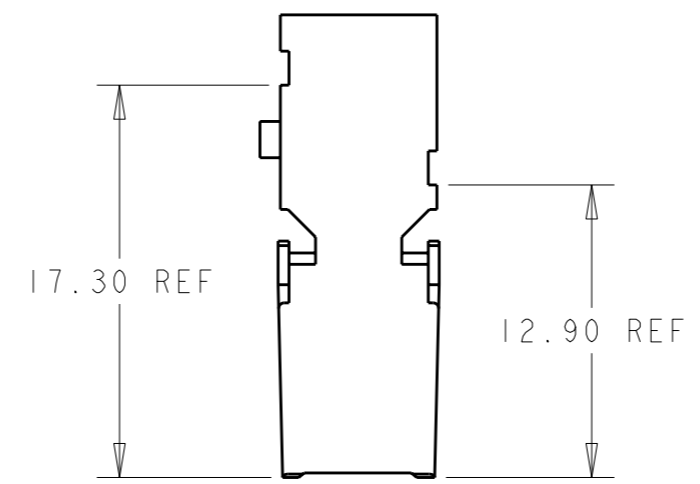

- ⚠ MATERIAL: GLASS FILLED NYLON.
- RECEPTACLES SOLD SEPARATELY, SEE P/N 638551 (TIN) OR 1326028 (GOLD) FOR TERMINATION AND REELING OPTIONS.
 - REFER TO INSTRUCTION SHEET 408-8662 FOR PRODUCT ASSEMBLY AND DISASSEMBLY PROCEDURES.
 - REFER TO USCAR-2 REV 3 APRIL 2001 FOR PRODUCT SPECIFICATIONS.

BLACK	1326133-1
COLOR	PART NO.

<small>THIS DRAWING IS A CONTROLLED DOCUMENT FOR TYCO ELECTRONICS CORPORATION IT IS SUBJECT TO CHANGE AND THE CONTROLLING ENGINEERING ORGANIZATION SHOULD BE CONTACTED FOR THE LATEST REVISION.</small>		DWN C. CHAVEZ 07SEP01 CHK S. TOBEY 14SEP01 APVD S. TOBEY 14SEP01		Tyco Electronics Harrisburg, PA 17105-3608	
DIMENSIONS: mm 		TOLERANCES UNLESS OTHERWISE SPECIFIED: 0 PLC ± 1 PLC ±0.1 2 PLC ±0.05 3 PLC ± 4 PLC ± ANGLES ±1°		NAME RECEPTACLE HOUSING, 18 POSITION, 0.64 mm, LAC	
MATERIAL - ⚠ FINISH -		PRODUCT SPEC - APPLICATION SPEC - WEIGHT -		SIZE A3 CAGE CODE 00779 DRAWING NO C-1326133 RESTRICTED TO -	
CUSTOMER DRAWING				SCALE 3:1 SHEET 1 OF 1 REV AI	