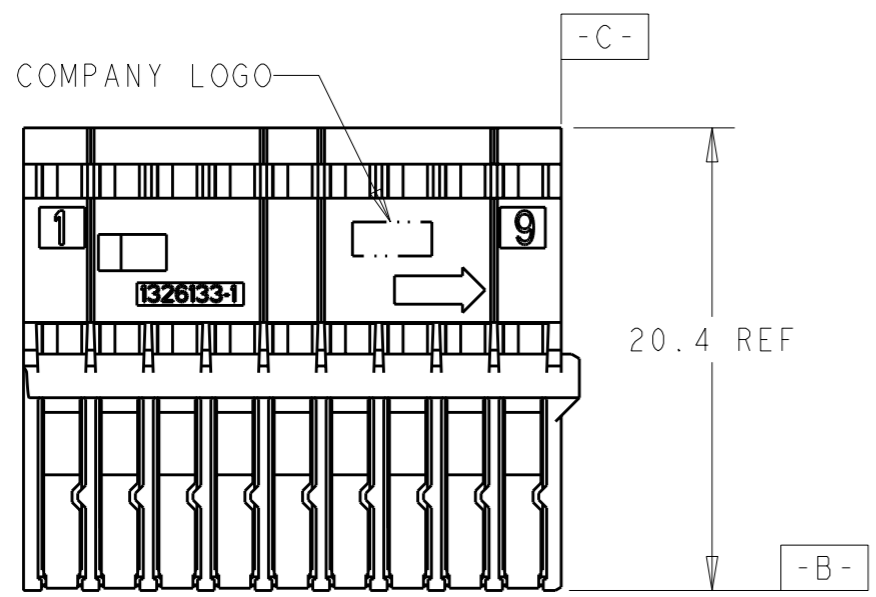

- ⚠ MATERIAL: GLASS FILLED NYLON.
- RECEPTACLES SOLD SEPARATELY, SEE P/N 638551 (TIN) OR 1326028 (GOLD) FOR TERMINATION AND REELING OPTIONS.
 - REFER TO INSTRUCTION SHEET 408-8662 FOR PRODUCT ASSEMBLY AND DISASSEMBLY PROCEDURES.
 - REFER TO USCAR-2 REV 3 APRIL 2001 FOR PRODUCT SPECIFICATIONS.

BLACK	1326133-1
COLOR	PART NO.

<small>THIS DRAWING IS A CONTROLLED DOCUMENT FOR TYCO ELECTRONICS CORPORATION IT IS SUBJECT TO CHANGE AND THE CONTROLLING ENGINEERING ORGANIZATION SHOULD BE CONTACTED FOR THE LATEST REVISION.</small>		DWN C. CHAVEZ 07SEP01 CHK S. TOBEY 14SEP01 APVD S. TOBEY 14SEP01		Tyco Electronics Harrisburg, PA 17105-3608	
DIMENSIONS: mm 		TOLERANCES UNLESS OTHERWISE SPECIFIED: 0 PLC ± 1 PLC ±0.1 2 PLC ±0.05 3 PLC ± 4 PLC ± ANGLES ±1°		NAME RECEPTACLE HOUSING, 18 POSITION, 0.64 mm, LAC	
MATERIAL - ⚠ FINISH -		PRODUCT SPEC - APPLICATION SPEC - WEIGHT -		SIZE A3 CAGE CODE 00779 DRAWING NO C-1326133 RESTRICTED TO -	
CUSTOMER DRAWING				SCALE 3:1 SHEET 1 OF 1 REV AI	