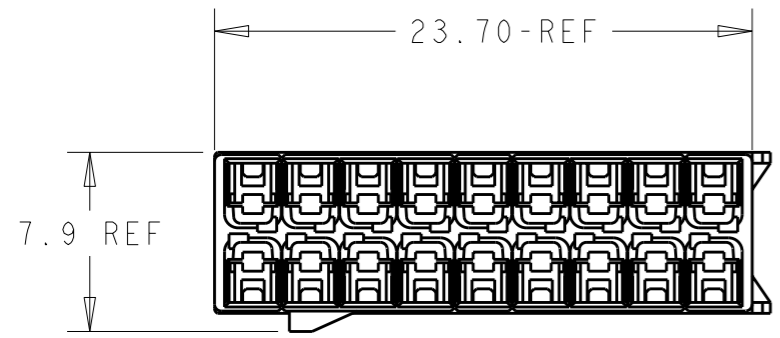

- ⚠ MATERIAL: GLASS FILLED NYLON.
- RECEPTACLES SOLD SEPARATELY, SEE P/N 638551 (TIN) OR 1326028 (GOLD) FOR TERMINATION AND REELING OPTIONS.
 - REFER TO INSTRUCTION SHEET 408-8662 FOR PRODUCT ASSEMBLY AND DISASSEMBLY PROCEDURES.
 - REFER TO USCAR-2 REV 3 APRIL 2001 FOR PRODUCT SPECIFICATIONS.

BLACK	1326133-1
COLOR	PART NO.

<small>THIS DRAWING IS A CONTROLLED DOCUMENT FOR TYCO ELECTRONICS CORPORATION IT IS SUBJECT TO CHANGE AND THE CONTROLLING ENGINEERING ORGANIZATION SHOULD BE CONTACTED FOR THE LATEST REVISION.</small>		DWN C. CHAVEZ 07SEP01 CHK S. TOBEY 14SEP01 APVD S. TOBEY 14SEP01		Tyco Electronics Harrisburg, PA 17105-3608	
DIMENSIONS: mm 		TOLERANCES UNLESS OTHERWISE SPECIFIED: 0 PLC ± 1 PLC ±0.1 2 PLC ±0.05 3 PLC ± 4 PLC ± ANGLES ±1°		NAME RECEPTACLE HOUSING, 18 POSITION, 0.64 mm, LAC	
MATERIAL - ⚠ FINISH -		PRODUCT SPEC - APPLICATION SPEC - WEIGHT -		SIZE A3 CAGE CODE 00779 DRAWING NO C-1326133 RESTRICTED TO -	
CUSTOMER DRAWING				SCALE 3:1 SHEET 1 OF 1 REV AI	