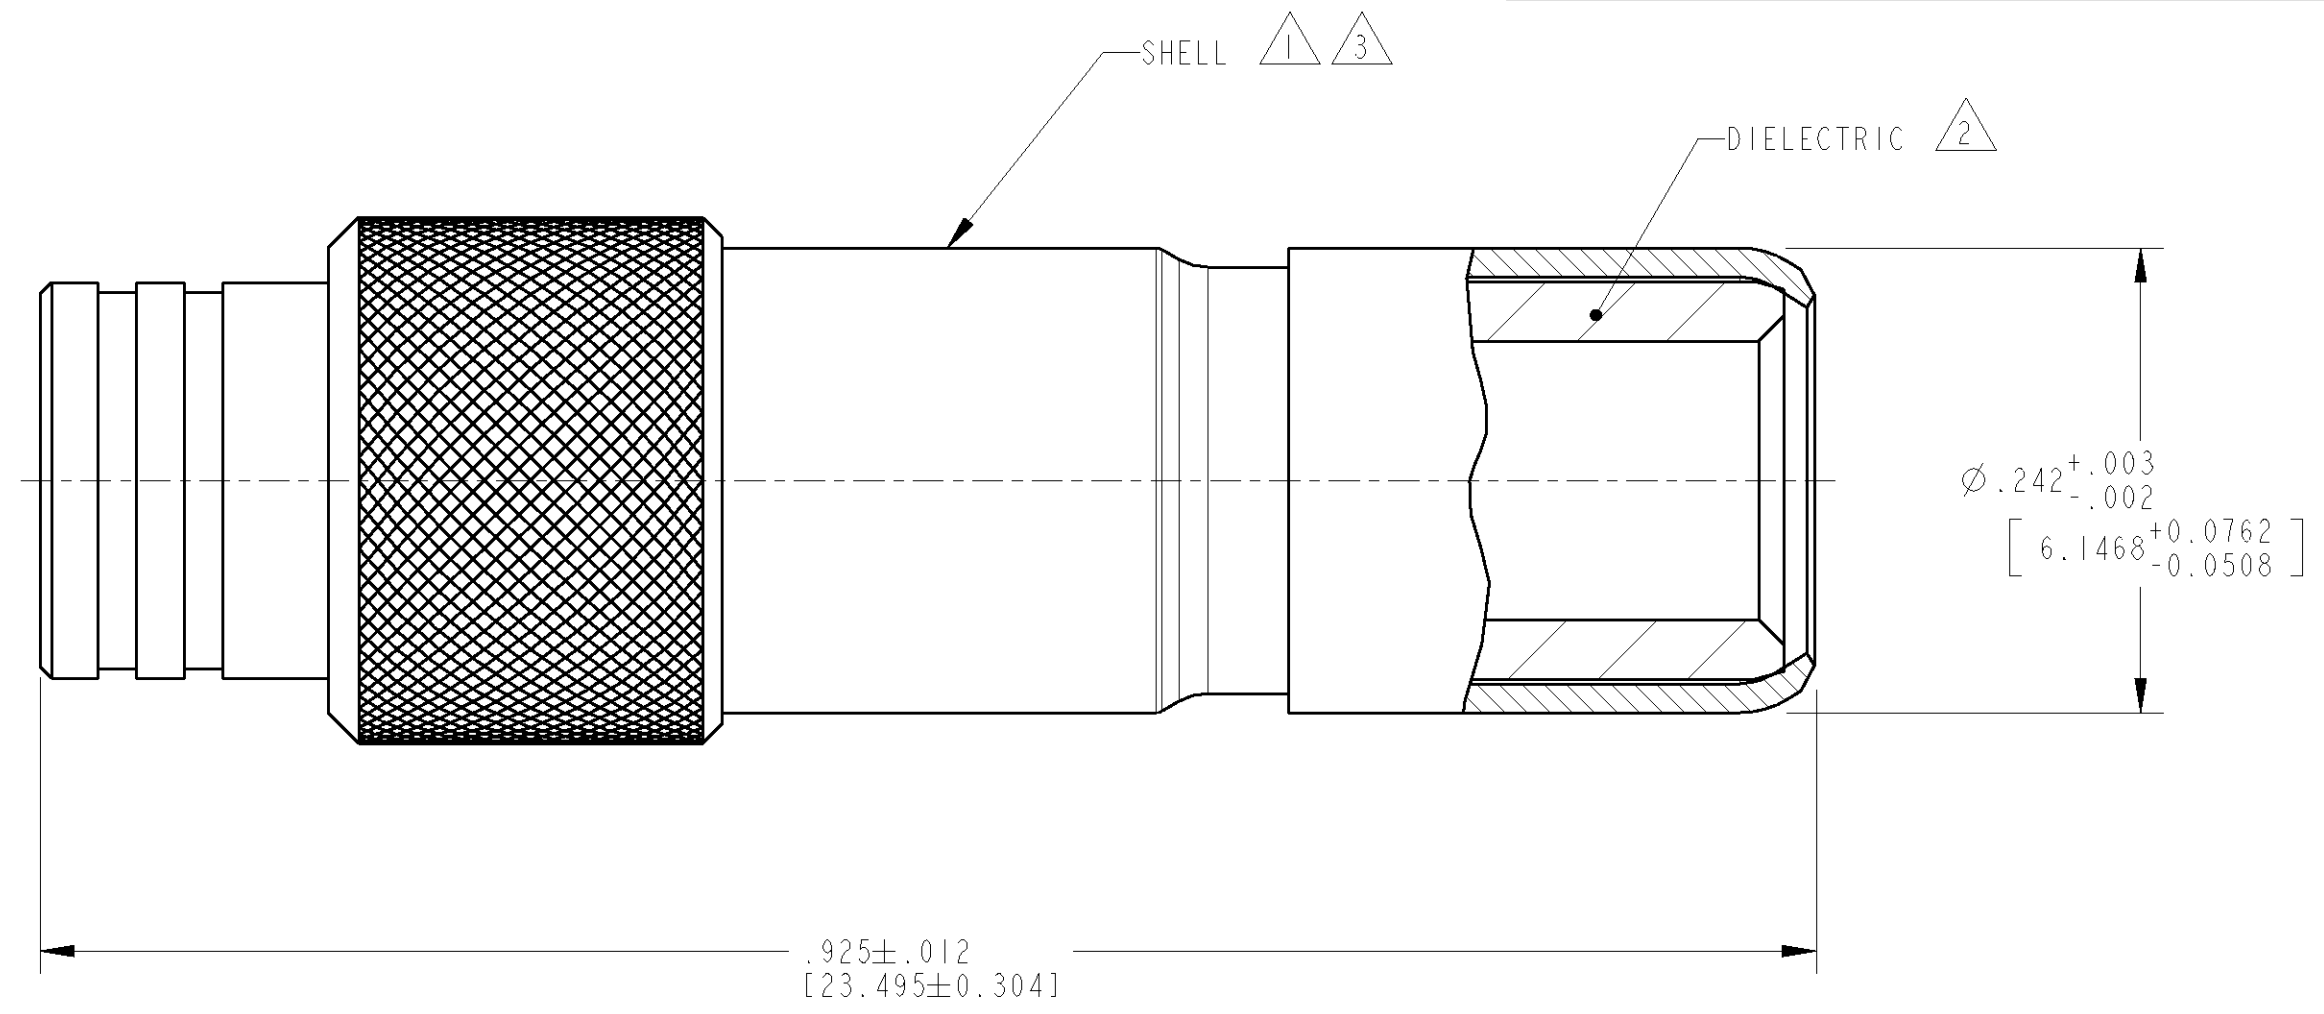

- 1 MATERIAL: BRASS PER QQ-B-626.
- 2 MATERIAL: POLYMETHYLPENTENE (TPX)
- 3 FINISH: BRIGHT TIN PLATE PER ASTM-B-545

1326947-1
 PART NUMBER

<small>THIS DRAWING IS A CONTROLLED DOCUMENT FOR TYCO ELECTRONICS CORPORATION IT IS SUBJECT TO CHANGE AND THE CONTROLLING ENGINEERING ORGANIZATION SHOULD BE CONTACTED FOR THE LATEST REVISION.</small>		DWN R. WOOTEN 21DEC2004 CHK L. VARSIK 21DEC2004 APVD L. VARSIK 21DEC2004		tyco Tyco Electronics Electronics Harrisburg, PA 17105-3608	
DIMENSIONS: INCHES [mm]		TOLERANCES UNLESS OTHERWISE SPECIFIED: 0 PLC ±- 1 PLC ±- 2 PLC ±- 3 PLC ±- 4 PLC ±- ANGLES ±-		NAME SUB ASSEMBLY, JACK SNAP-LOCK	
MATERIAL 1 2		FINISH 3		PRODUCT SPEC - APPLICATION SPEC - WEIGHT -	
CUSTOMER DRAWING				SIZE A3 CAGE CODE 00779 DRAWING NO C-1326947	RESTRICTED TO -
				SCALE 10:1	SHEET 1 OF 1 REV 0