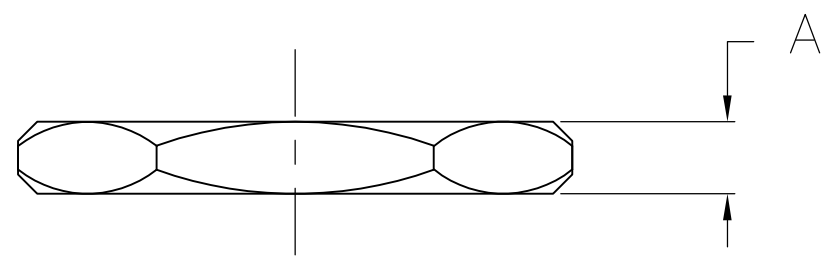

- ① SILVER PL PER QQ-S-365, 2.54μm [.000100] MIN THICK.
- ② NICKEL PL PER QQ-N-290, 2.54μm [.000100] MIN THICK.
- ③ BRASS PER QQ-B-626
- ④ SEE SEPERATE RESTRICTED CUSTOMER DRAWING WITH THIS PART NUMBER.
- ⑤ BLACK NICKEL PLATE.

REPLACED BY 9-330249-0 OBSOLETE

B	A	THREADS	FINISH	PART NUMBER
.496±.008	3.18 [.125]	3/8-32 UNEF-2B	①	9-330249-0
.433±.006	1.91 [.075]	3/8-32 UNEF-2B	②	2-330249-2
.496±.008	1.91 [.075]	3/8-24 UNEF-2B	⑤	1-330249-8
.496±.008	2.36 [.093]	3/8-32 UNEF-2B	②	1-330249-7
-	-	-	-	1-330249-5
.496±.008	1.91 [.075]	3/8-24 UNEF-2B	②	1-330249-4
.496±.008	3.18 [.125]	3/8-32 UNEF-2B	②	1-330249-1
.496±.008	3.18 [.125]	3/8-32 UNEF-2B	①	330249

THIS DRAWING IS A CONTROLLED DOCUMENT.		DWN M. SNEED 6-26-91	STE TE Connectivity		
DIMENSIONS: INCHES		CHK R. HENRY 6-26-91			
TOLERANCES UNLESS OTHERWISE SPECIFIED:		APVD -	NAME JAM NUT		
0 PLC ± -		PRODUCT SPEC -	SIZE A3		
1 PLC ± -		APPLICATION SPEC -	CAGE CODE 00779	DRAWING NO C-330249	RESTRICTED TO -
2 PLC ± -		WEIGHT -	SCALE 5:1		
3 PLC ± 0.41 [.016]		CUSTOMER DRAWING			
4 PLC ± -		SHEET 1 OF 1			
ANGLES ± -		REV H3			
MATERIAL ①		FINISH SEE TABLE			