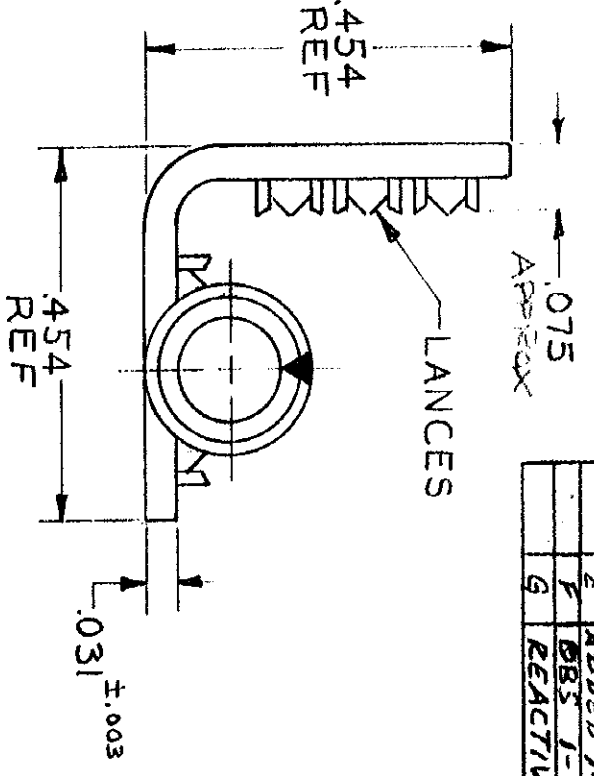

©1963 BY AMP INCORPORATED. ALL RIGHTS RESERVED. AMP PRODUCTS COVERED BY PATENTS AND/OR PATENTS PENDING.

FORMED VIEW (BARREL)
STYLE II

FORMED VIEW (BARREL)
STYLE I

ZONE	LTR	REVISIONS	DESCRIPTION	DATE	APPROVED
O	NPS	G2-145G		3/27/67	RHM
A	ADDED REF	70.454 DIM ECN E-334		7/9/67	RHM
B	REV PER	D.S. 2.1.2		9-1-71	FCY
C	ADDED	1-330716-2 NPS 74-1806		12-16-74	R.M. [unclear]
D	ADDED	.558 REF DIM. - ECN PC7536		7/28/75	JM/102
E	ADDED	1--3 P84-0031		5-7-74	QUANER
F	BBS	1--3 G-2841		8/15/82	182/m
G	REACTIVATE	1--3 G 4877		11-9-88	DKS/ [unclear]

1-330716-3	N/ PL (QQ-N-290) .0002 MIN EXT THK	II
1-330716-2	TIN PL (MIL-T-10727)	I
330716	NICKEL PL (QQ-N-290) .0002 MIN EXT THK	
PART NO.	FINISH	STYLE

UNLESS OTHERWISE SPECIFIED DIM. ARE IN INCHES. TOLERANCES ON: DECIMALS ±.008 ANGLES ±.5

MATERIAL: COPPER (QQ-C-576)
HEAT TREAT: ANNEALED

AMP INFO
LOC PRINT DIST
G 86
FINISH SEE TABLE

CONTRACT NO. 4
3-27-67
DR. Wm. Young
CHK. S. [unclear] 7/27/67
APPR. Barabara 3-31-67
DESIGNER [unclear] 12/16/64
OTHER APPR. [unclear]

AMP AMP INCORPORATED
HARRISBURG, PENNSYLVANIA

NAME: WIRE TERMINAL
TERMI-FOIL SOLISTRAND
WIRE SIZE: 12-10

SIZE: B
CODE IDENT NO.: B100779
NUMBER: 330716

SCALE: 4-1
WT. CALC ACTUAL
SHEET 1 OF 1

CUSTOMER DRAWING