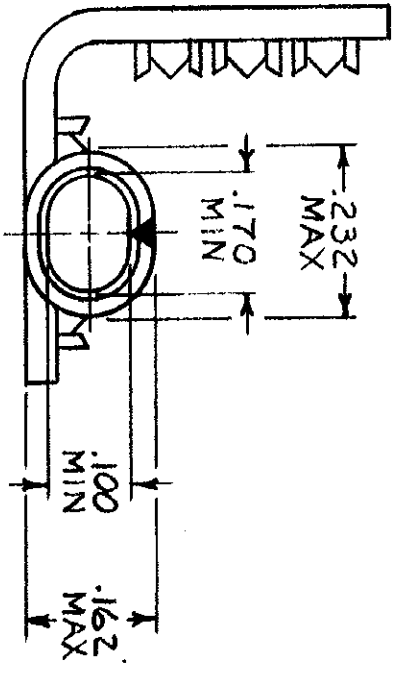

©1963 BY AMP INCORPORATED. ALL RIGHTS RESERVED. AMP PRODUCTS COVERED BY PATENTS AND/OR PATENTS PENDING.

FORMED VIEW (BARREL)
STYLE II

FORMED VIEW (BARREL)
STYLE I

ZONE	LTR	REVISIONS	DESCRIPTION	DATE	APPROVED
O	NPS	G2-145G		3/27/67	RHM
A	ADDED REF	70.454 DIM ECN E-334		7/9/67	RHM
B	REV PER	D.S. 2.1.2		9-1-71	FCY
C	ADDED	1-330716-2 NPS 74-1806		12-16-74	R.M. [unclear]
D	ADDED	.558 REF DIM. - ECN PC7536		7/28/75	JM/102
E	ADDED	1--3 P84-0031		5-7-74	QUANER
F	BBS	1--3 G-2841		8/15/82	182/m
G	REACTIVATE	1--3 G 4877		11-9-88	DKS/ [unclear]

1-330716-3	N/ PL (QQ-N-290) .0002 MIN EXT THK	II
1-330716-2	TIN PL (MIL-T-10727)	I
330716	NICKEL PL (QQ-N-290) .0002 MIN EXT THK	
PART NO.	FINISH	STYLE

UNLESS OTHERWISE SPECIFIED DIM. ARE IN INCHES. TOLERANCES ON: DECIMALS ±.008 ANGLES ±.5

MATERIAL: COPPER (QQ-C-576)
HEAT TREAT: ANNEALED

AMP INFO
LOC PRINT DIST
G 86
FINISH SEE TABLE

CONTRACT NO. 4
3-27-67
DR. Wm. Young
CHK. S. [unclear] 7/27/67
APPR. Barabara 3-31-67
DESIGNER [unclear] 12/16/64
OTHER APPR. [unclear]

AMP AMP INCORPORATED
HARRISBURG, PENNSYLVANIA

NAME: WIRE TERMINAL
TERMI-FOIL SOLISTRAND
WIRE SIZE: 12-10

SIZE: B
CODE IDENT NO.: B100779
NUMBER: 330716

SCALE: 4-1
WT. CALC ACTUAL
SHEET 1 OF 1

CUSTOMER DRAWING