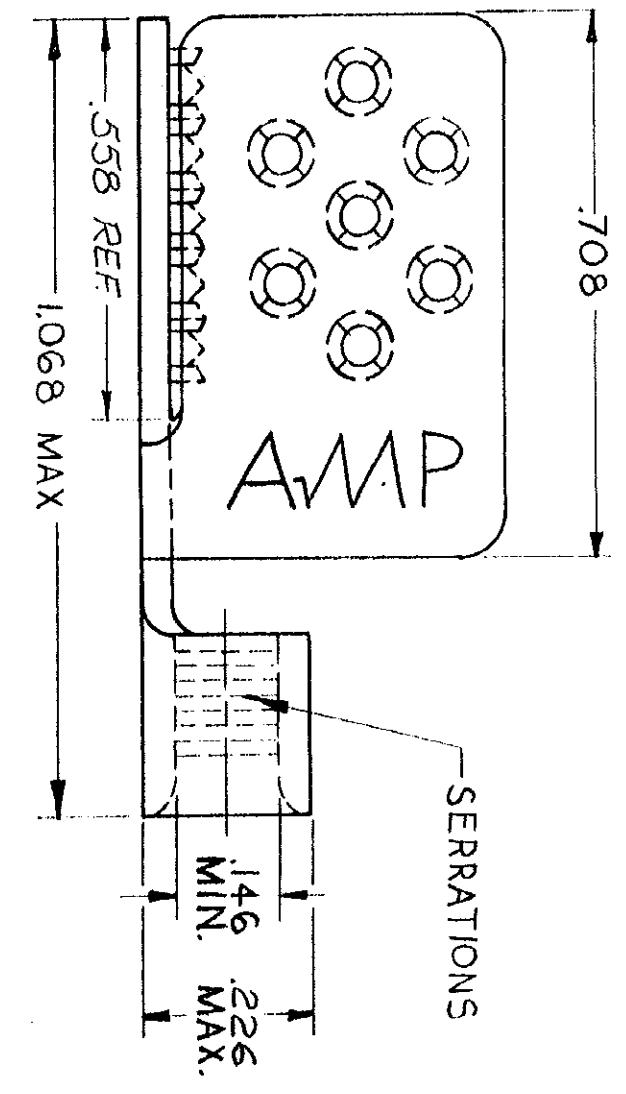

©1963 BY AMP INCORPORATED. ALL RIGHTS RESERVED. AMP PRODUCTS COVERED BY PATENTS AND/OR PATENTS PENDING.

FORMED VIEW (BARREL)
STYLE II

FORMED VIEW (BARREL)
STYLE I

ZONE	LTR	REVISIONS	DESCRIPTION	DATE	APPROVED
O	NPS	G2-145G		3/27/67	RHM
A	ADDED REF	70.454 DIM ECN E-334		7/9/67	RHM
B	REV PER	D.S. 2.1.2		9-1-71	FCY
C	ADDED	1-330716-2 NPS 74-1806		12-16-74	R.M. [unclear]
D	ADDED	.558 REF DIM. - ECN PC7536		7/28/75	JM/102
E	ADDED	1--3 P84-0031		5-7-74	QUANER
F	BBS	1--3 G-2841		8/15/82	182/m
G	REACTIVATE	1--3 G 4877		11-9-88	DKS/ [unclear]

1-330716-3	N/ PL (QQ-N-290) .0002 MIN EXT THK	II
1-330716-2	TIN PL (MIL-T-10727)	I
330716	NICKEL PL (QQ-N-290) .0002 MIN EXT THK	
PART NO.	FINISH	STYLE

UNLESS OTHERWISE SPECIFIED DIM. ARE IN INCHES. TOLERANCES ON: DECIMALS ±.008 ANGLES ±.5

MATERIAL: COPPER (QQ-C-576)
HEAT TREAT: ANNEALED

AMP INFO
LOC PRINT DIST
G 86
FINISH SEE TABLE

CONTRACT NO. 4
3-27-67
DR. Wm. Young
CHK. S. [unclear] 7/27/67
APPR. Barabara 3-31-67
DESIGNER [unclear] 12/16/64
OTHER APPR. [unclear]

AMP AMP INCORPORATED
HARRISBURG, PENNSYLVANIA

NAME: WIRE TERMINAL
TERMI-FOIL SOLISTRAND
WIRE SIZE: 12-10

SIZE: B
CODE IDENT NO.: B100779
NUMBER: 330716

SCALE: 4-1
WT. CALC ACTUAL
SHEET 1 OF 1

CUSTOMER DRAWING