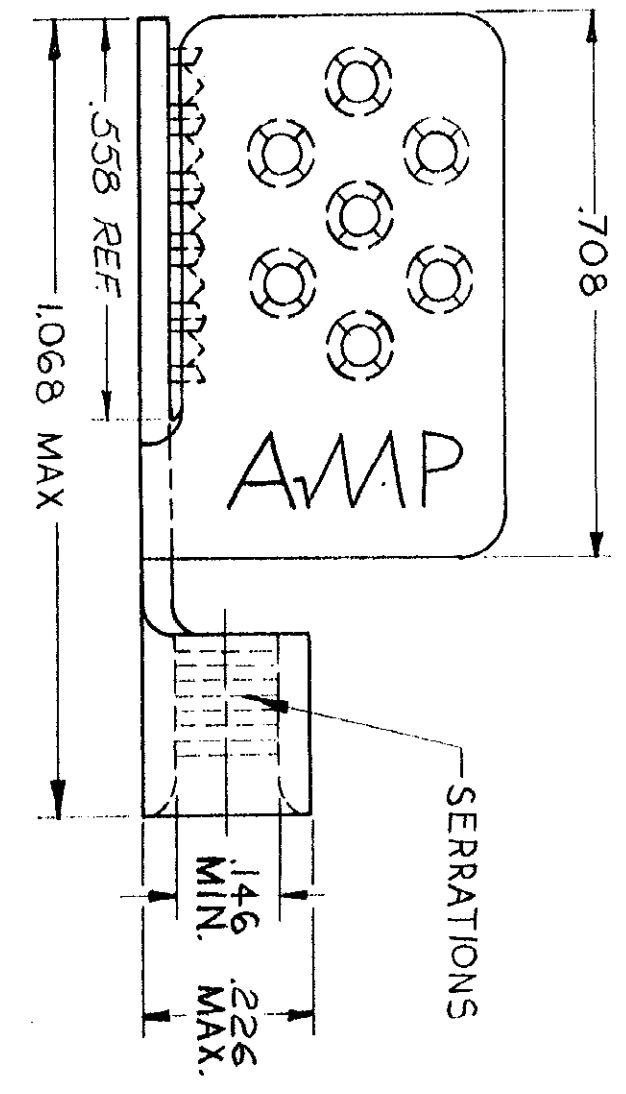

©1963 BY AMP INCORPORATED. ALL RIGHTS RESERVED. AMP PRODUCTS COVERED BY PATENTS AND/OR PATENTS PENDING.

FORMED VIEW (BARREL)
STYLE II

FORMED VIEW (BARREL)
STYLE I

ZONE	LTR	REVISIONS	DESCRIPTION	DATE	APPROVED
O	NPS	G2-145G		3/27/67	RHM
A	ADDED REF	70.454 DIM ECN E-334		7/9/67	RHM
B	REV PER	D.S. 2.1.2		9-1-71	FCY
C	ADDED	1-330716-2 NPS 74-1806		12-16-74	R.M. [unclear]
D	ADDED	.558 REF DIM. - ECN PC7536		7/28/75	JM/102
E	ADDED	1--3 P84-0031		5-7-74	QUANIER
F	BBS	1--3 G-2841		8/15/82	182/m
G	REACTIVATE	1--3 G 4877		11-9-88	DKS/ [unclear]

1-330716-3	N/ PL (QQ-N-290) .0002 MIN EXT THK	II
1-330716-2	TIN PL (MIL-T-10727)	I
330716	NICKEL PL (QQ-N-290) .0002 MIN EXT THK	
PART NO.	FINISH	STYLE

UNLESS OTHERWISE SPECIFIED DIM. ARE IN INCHES. TOLERANCES ON: DECIMALS ±.008 ANGLES ±.5

MATERIAL: COPPER (QQ-C-576)
HEAT TREAT: ANNEALED
FINISH: SEE TABLE

CONTRACT NO. 4
3-27-67
DR. Wm. Young
CHK. [unclear]
APPR. [unclear]
DESIGNER [unclear]
OTHER APPR. [unclear]

AMP AMP INCORPORATED
HARRISBURG, PENNSYLVANIA

NAME: WIRE TERMINAL
TERMI-FOIL SOLISTRAND
WIRE SIZE: 12-10

SIZE: B100779
CODE IDENT NO. 330716
NUMBER 330716

SCALE: 4-1
WT. CALC ACTUAL SHEET 1 OF 1

X-ON Electronics

Largest Supplier of Electrical and Electronic Components