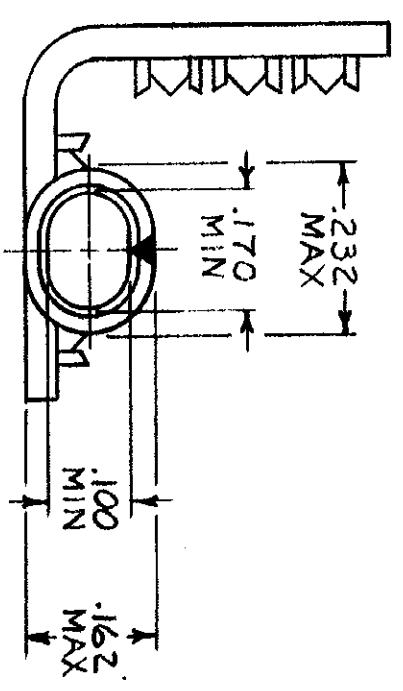

©1963 BY AMP INCORPORATED. ALL RIGHTS RESERVED. AMP PRODUCTS COVERED BY PATENTS AND/OR PATENTS PENDING.

FORMED VIEW (BARREL)
STYLE II

FORMED VIEW (BARREL)
STYLE I

ZONE	LTR	REVISIONS	DESCRIPTION	DATE	APPROVED
O	NPS	G2-145G		3/27/67	RHM
A	ADDED REF	70.454 DIM ECN E-334		7/9/67	RHM
B	REV PER	D.S. 2.1.2		9-1-71	FCY
C	ADDED	1-330716-2 NPS 74-1806		12-16-74	R.M. [unclear]
D	ADDED	.558 REF DIM. - ECN PC7536		7/28/75	JM/102
E	ADDED	1--3 P84-0031		5-7-74	QUANIER
F	BBS	1--3 G-2841		8/15/82	182/m
G	REACTIVATE	1--3 G 4877		11-9-88	DKS/ [unclear]

1-330716-3	N/ PL (QQ-N-290) .0002 MIN EXT THK	II
1-330716-2	TIN PL (MIL-T-10727)	I
330716	NICKEL PL (QQ-N-290) .0002 MIN EXT THK	
PART NO.	FINISH	STYLE

UNLESS OTHERWISE SPECIFIED DIM. ARE IN INCHES. TOLERANCES ON: DECIMALS ±.008 ANGLES ±.5

MATERIAL: COPPER (QQ-C-576)
HEAT TREAT: ANNEALED
FINISH: SEE TABLE

CONTRACT NO. 4
3-27-67
DR. Wm. Young
CHK. [unclear]
APPR. [unclear]
DESIGNER [unclear]
OTHER APPR. [unclear]

AMP AMP INCORPORATED
HARRISBURG, PENNSYLVANIA

NAME: WIRE TERMINAL
TERMI-FOIL SOLISTRAND
WIRE SIZE: 12-10

SIZE: B100779
CODE IDENT NO. 330716
NUMBER 330716

SCALE: 4-1
WT. CALC ACTUAL SHEET 1 OF 1

X-ON Electronics

Largest Supplier of Electrical and Electronic Components