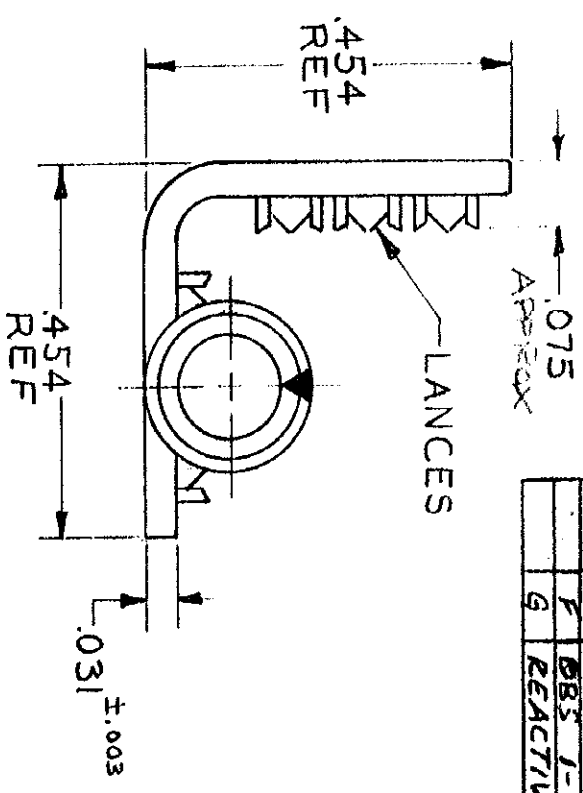

©1963 BY AMP INCORPORATED. ALL RIGHTS RESERVED. AMP PRODUCTS COVERED BY PATENTS AND/OR PATENTS PENDING.

FORMED VIEW (BARREL)
STYLE II

FORMED VIEW (BARREL)
STYLE I

ZONE	LTR	REVISIONS	DESCRIPTION	DATE	APPROVED
O	NPS	G2-145G		3/27/67	RHM
A	ADDED REF	70.454 DIM ECN E-334		7/9/67	RHM
B	REV PER	D.S. 2.1.2		9-1-71	FCY
C	ADDED	1-330716-2 NPS 74-1806		12-16-74	R.M. [unclear]
D	ADDED	.558 REF DIM. - ECN PC7536		7/28/75	JM/102
E	ADDED	1--3 P84-0031		5-7-74	QUANIER
F	BBS	1--3 G-2841		8/15/82	182/m
G	REACTIVATE	1--3 G 4877		11-9-88	DKS/ [unclear]

1-330716-3	N/ PL (QQ-N-290) .0002 MIN EXT THK	II
1-330716-2	TIN PL (MIL-T-10727)	I
330716	NICKEL PL (QQ-N-290) .0002 MIN EXT THK	
PART NO.	FINISH	STYLE

UNLESS OTHERWISE SPECIFIED DIM. ARE IN INCHES. TOLERANCES ON: DECIMALS ±.008 ANGLES ±.5

MATERIAL: COPPER (QQ-C-576)
HEAT TREAT: ANNEALED
FINISH: SEE TABLE

CONTRACT NO. 4
3-27-67
DR. Wm. Young
CHK. [unclear]
APPR. [unclear]
DESIGNER [unclear]
OTHER APPR. [unclear]

AMP AMP INCORPORATED
HARRISBURG, PENNSYLVANIA

NAME: WIRE TERMINAL
TERMI-FOIL SOLISTRAND
WIRE SIZE: 12-10

SIZE: B100779
CODE IDENT NO. 330716
NUMBER 330716

SCALE: 4-1
WT. CALC ACTUAL SHEET 1 OF 1

X-ON Electronics

Largest Supplier of Electrical and Electronic Components