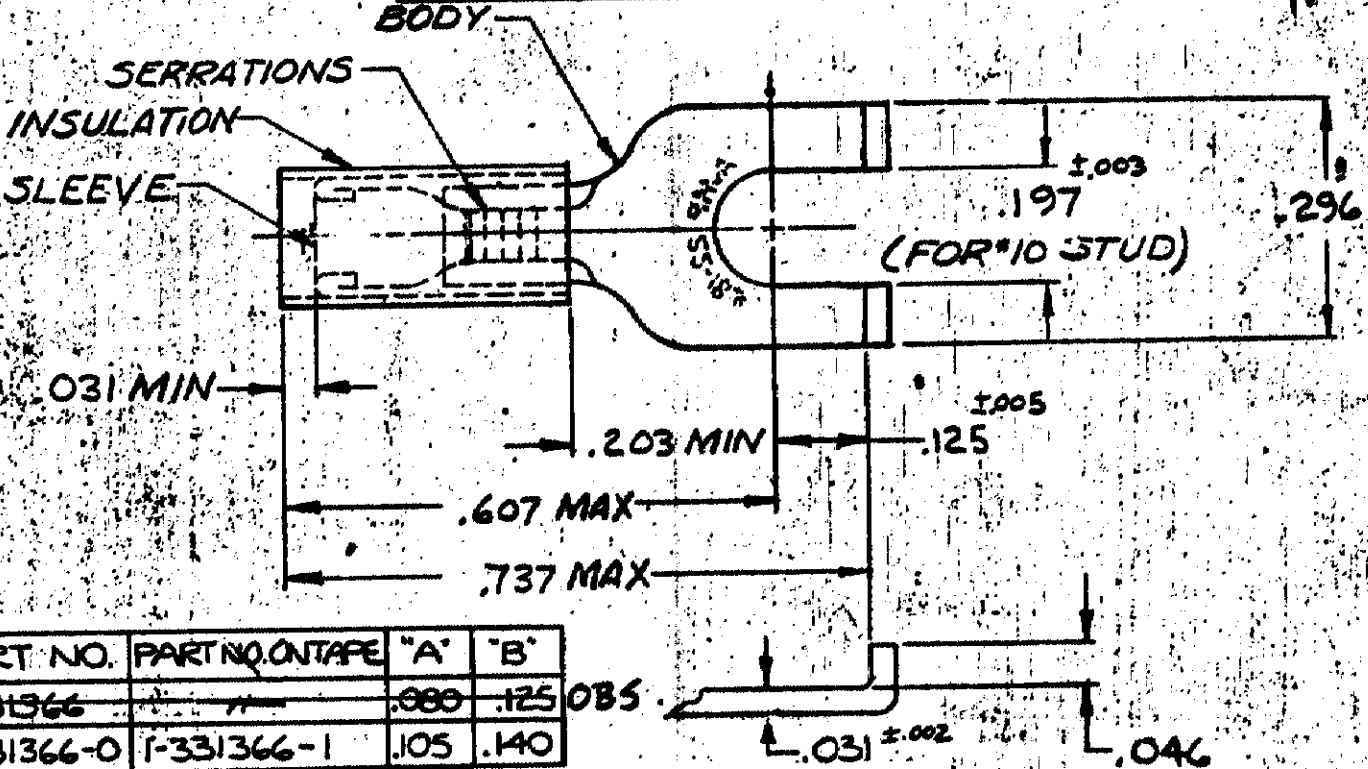

PART NO.	PART NO. ON TAPE	"A"	"B"
331366		.080	.125
1-331366-0	1-331366-1	.105	.140

FOR "A" TO "B" WIRE INS. DIA.
 MARKING 22-18 FOR MILITARY
 COMMERCIAL RANGE 22-16

1-331366-0 ON TAPE	1-331366-1	SLEEVE: COPPER (QQ-C-576)
WIRE	1-331366-0	BODY: COPPER (QQ-C-576)
Terminal	331366 OBSOLETE	TIN PL (MIL-T-10727)
QTY	DESCRIPTION	INSULATION: NYLON
	PART NO	COLOR: RED
		MATERIAL & FINISH
UNLESS OTHERWISE SPECIFIED DIMENSIONS ARE IN INCHES. TOLERANCES ON: DECIMALS ±.008 ANGLES ±5°	CONTRACT NO.	 AMP INCORPORATED HARRISBURG, PENNSYLVANIA
	DR. <i>[Signature]</i> 9-14-70	
	CHE. <i>[Signature]</i> 8-17-70	NAME WIRE TERMINAL
	APPD. <i>[Signature]</i> 8-17-70	P.I.D.G. - FLANGED SPADE
	REL. <i>[Signature]</i> 8-17-70	WIRE SIZE: 22-16
MATERIAL	DSGN APPD	SIZE A
SEE TABLE	OTHER APPD	CODE IDENT NO. 00779
		NUMBER 331366
		SCALE NTS
		SHEET 1 OF 1