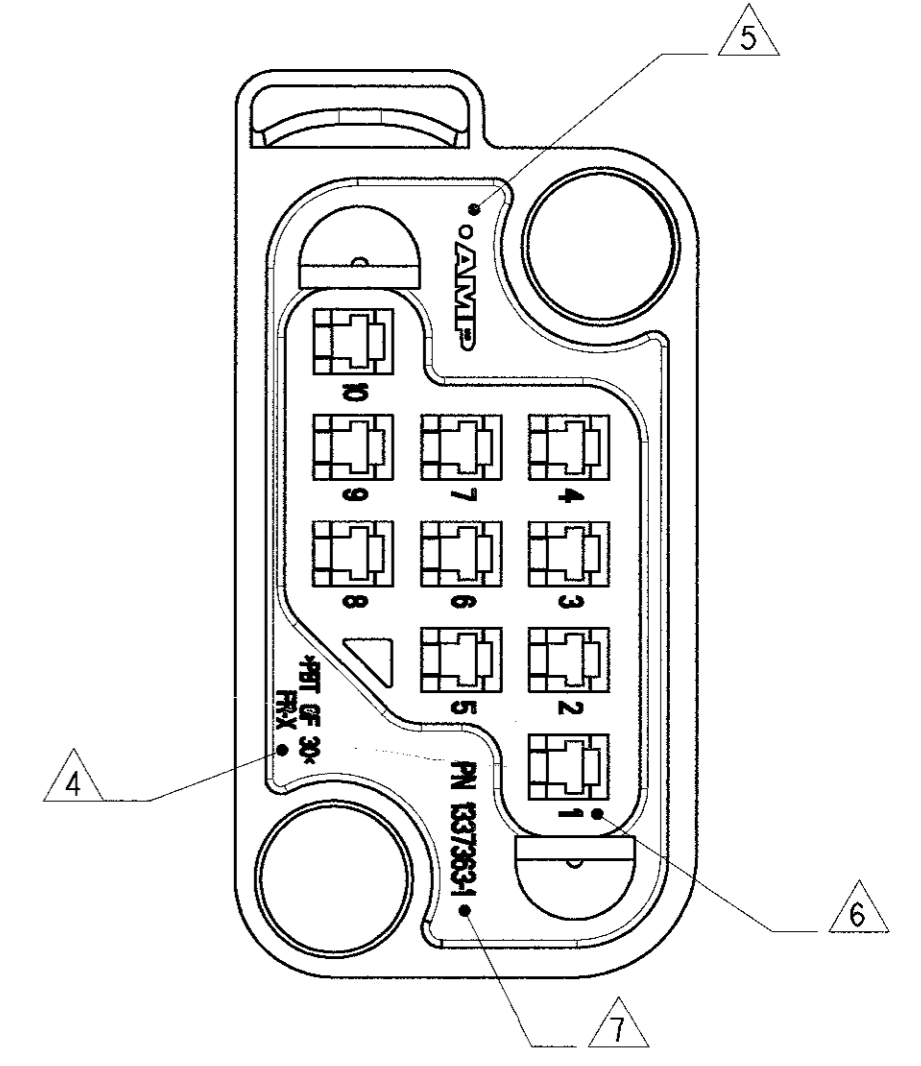

NOTES:

- THIS RECEPTACLE HOUSING MATES WITH TAB HOUSING PART NUMBER 1337362-1.
- THIS HOUSING ACCEPTS STANDARD HYBRID MINI DRAWER CONNECTOR RECEPTACLE CONTACTS - 4 X PN 179316-2 (POWER) AND 5 X PN 179317-2 (SIGNAL) AND 1 X PN 316458-2 (EARTH) IN CAVITY 10.
- △ MATERIAL: 30% GLASS FILLED POLYESTER, VO RATED, COLOUR BLACK.
- △ RAISED MATERIAL IDENTIFIER.
- △ RAISED AMP LOGO.
- △ RAISED CIRCUIT CAVITY IDENTIFICATION NUMBERS.
- △ RAISED AMP PART NUMBER.

Item no.	Description	Material	Finish
DWN	M. HUGHES		
CHK	F.W. KING		
APVD	F.W. KING		
PRODUCT SPEC	-		
APPLICATION SPEC	-		
WEIGHT	-		
THIS DRAWING IS A CONTROLLED DOCUMENT FOR Tyco Electronics Nederland B.V. IT IS SUBJECT TO CHANGE AND THE CONTROLLING ENGINEERING ORGANIZATION SHOULD BE CONTACTED FOR THE LATEST REVISION.		AMP Tyco Electronics Nederland B.V. 's-HERTOGENBOSCH, THE NETHERLANDS	
DIMENSIONS: mm 		TOLERANCES UNLESS OTHERWISE SPECIFIED: 0 PLC ± . 1 PLC ± . 2 PLC ± . 3 PLC ± . 4 PLC ± . ANGLES ± .2° FINISH	
MATERIAL		SIZE	CAGE CODE
		A2	00779
		DRAWING NO	
		C- 1337363	
CUSTOMER DRAWING		SCALE	SHEET 1 OF 1 REV A
		2:1	