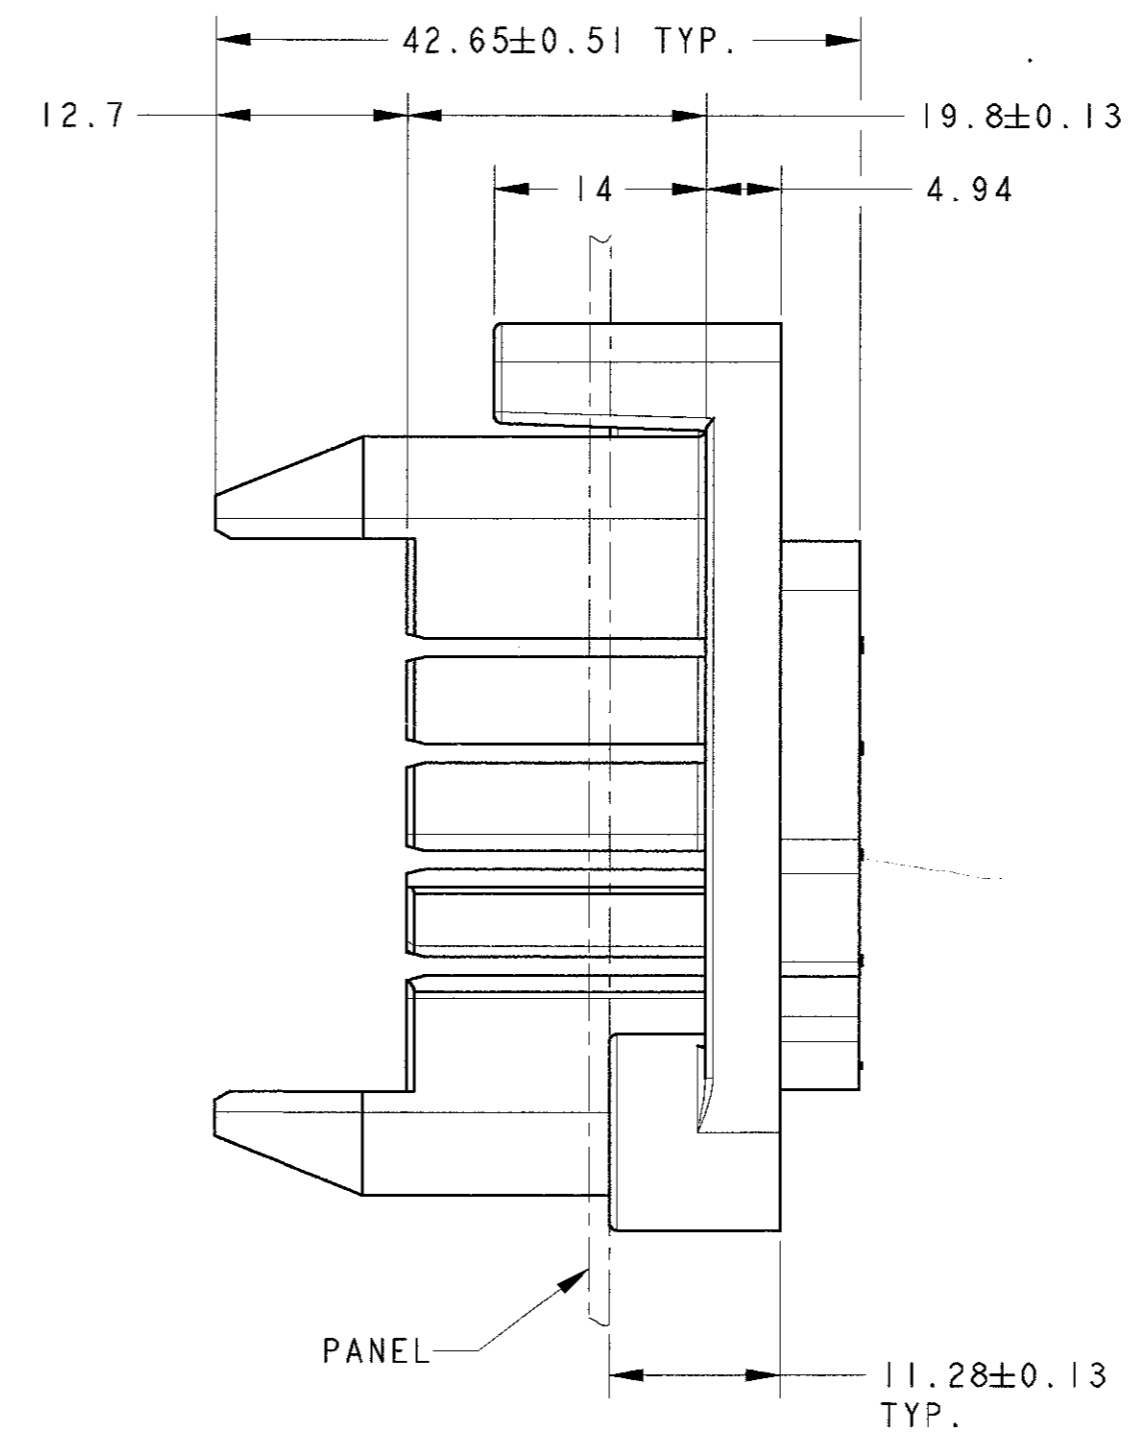

NOTES:

- THIS RECEPTACLE HOUSING MATES WITH TAB HOUSING PART NUMBER 1337362-1.
- THIS HOUSING ACCEPTS STANDARD HYBRID MINI DRAWER CONNECTOR RECEPTACLE CONTACTS - 4 X PN 179316-2 (POWER) AND 5 X PN 179317-2 (SIGNAL) AND 1 X PN 316458-2 (EARTH) IN CAVITY 10.
- △ MATERIAL: 30% GLASS FILLED POLYESTER, VO RATED, COLOUR BLACK.
- △ RAISED MATERIAL IDENTIFIER.
- △ RAISED AMP LOGO.
- △ RAISED CIRCUIT CAVITY IDENTIFICATION NUMBERS.
- △ RAISED AMP PART NUMBER.

Item no.	Description	Material	Finish
DWN	M. HUGHES		
CHK	F.W. KING		
APVD	F.W. KING		
PRODUCT SPEC	-		
APPLICATION SPEC	-		
WEIGHT	-		
THIS DRAWING IS A CONTROLLED DOCUMENT FOR Tyco Electronics Nederland B.V. IT IS SUBJECT TO CHANGE AND THE CONTROLLING ENGINEERING ORGANIZATION SHOULD BE CONTACTED FOR THE LATEST REVISION.		AMP Tyco Electronics Nederland B.V. 's-HERTOGENBOSCH, THE NETHERLANDS	
DIMENSIONS: mm 		TOLERANCES UNLESS OTHERWISE SPECIFIED: 0 PLC ± . 1 PLC ± . 2 PLC ± . 3 PLC ± . 4 PLC ± . ANGLES ± .2° FINISH	
MATERIAL		SIZE	CAGE CODE
		A2	00779
		DRAWING NO	
		C- 1337363	
CUSTOMER DRAWING		SCALE	SHEET 1 OF 1 REV A
		2:1	