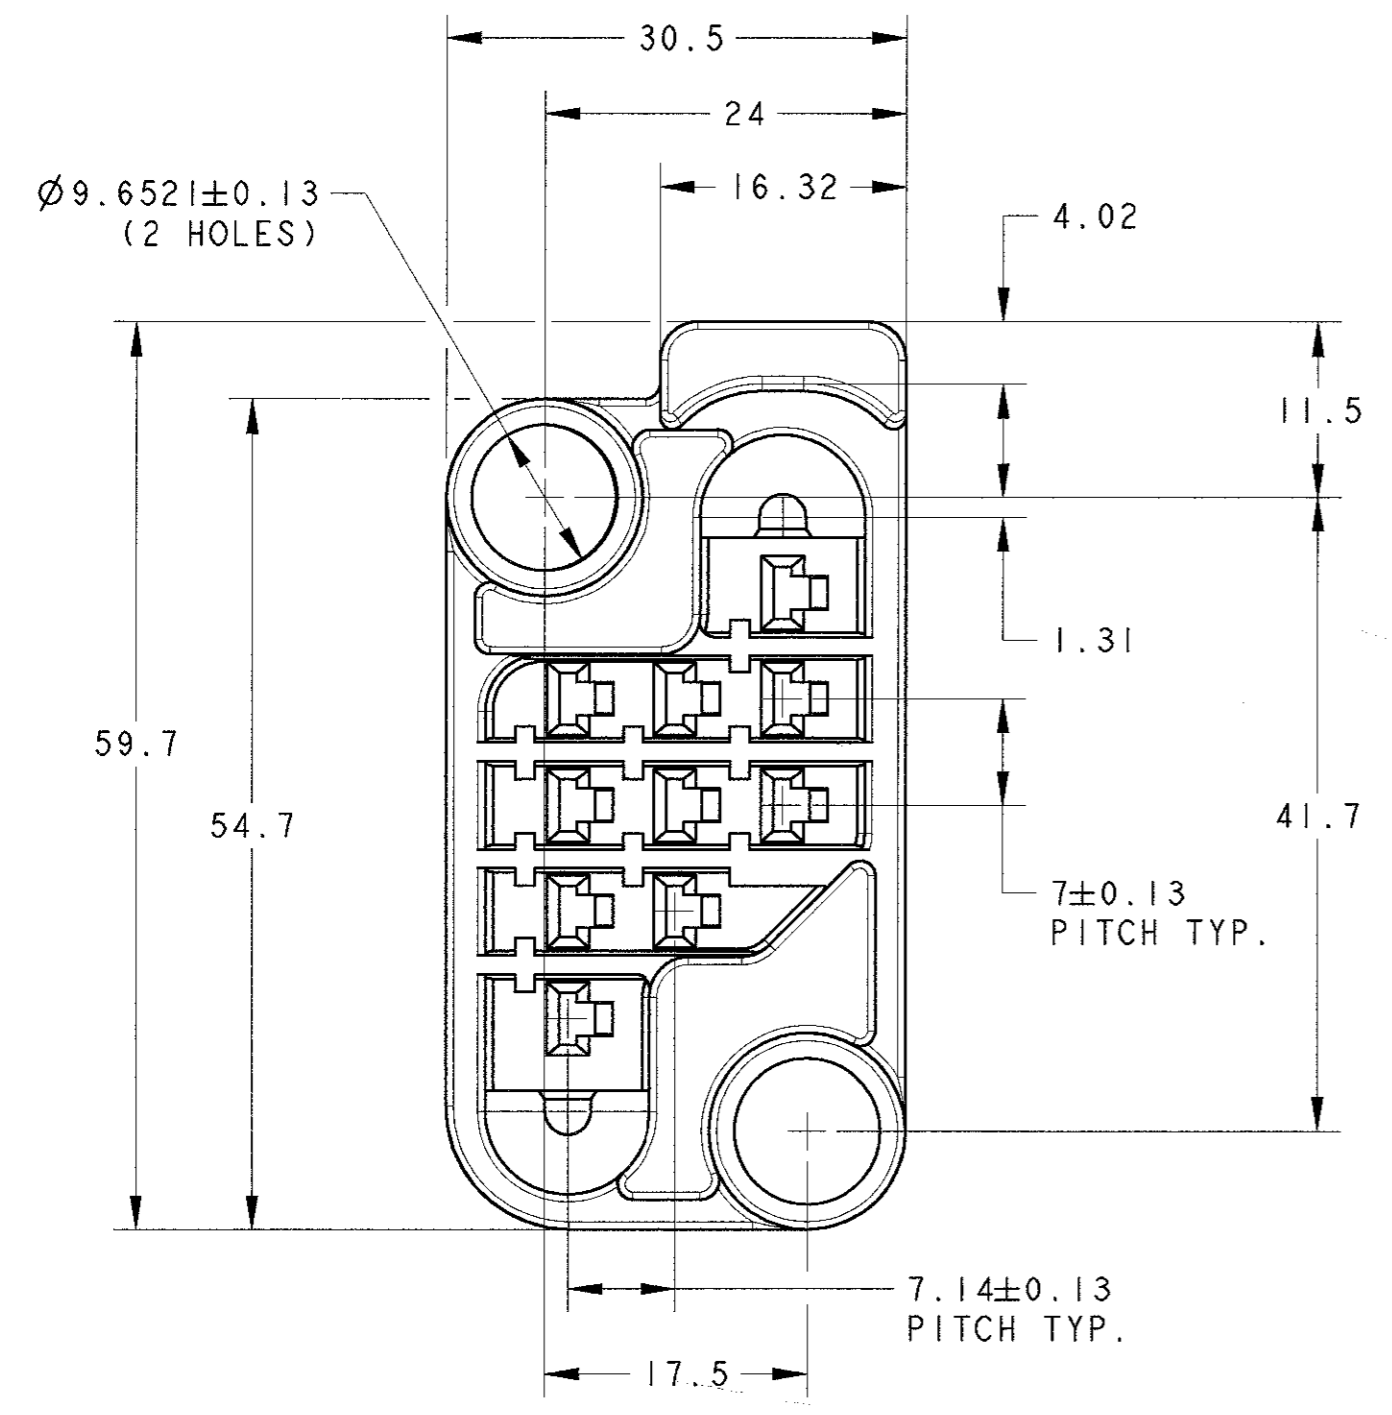

NOTES:

- THIS RECEPTACLE HOUSING MATES WITH TAB HOUSING PART NUMBER 1337362-1.
- THIS HOUSING ACCEPTS STANDARD HYBRID MINI DRAWER CONNECTOR RECEPTACLE CONTACTS - 4 X PN 179316-2 (POWER) AND 5 X PN 179317-2 (SIGNAL) AND 1 X PN 316458-2 (EARTH) IN CAVITY 10.
- △ MATERIAL: 30% GLASS FILLED POLYESTER, VO RATED, COLOUR BLACK.
- △ RAISED MATERIAL IDENTIFIER.
- △ RAISED AMP LOGO.
- △ RAISED CIRCUIT CAVITY IDENTIFICATION NUMBERS.
- △ RAISED AMP PART NUMBER.

Item no.	Description	Material	Finish
DWN	M. HUGHES		
CHK	F.W. KING		
APVD	F.W. KING		
PRODUCT SPEC	-		
APPLICATION SPEC	-		
WEIGHT	-		
THIS DRAWING IS A CONTROLLED DOCUMENT FOR Tyco Electronics Nederland B.V. IT IS SUBJECT TO CHANGE AND THE CONTROLLING ENGINEERING ORGANIZATION SHOULD BE CONTACTED FOR THE LATEST REVISION.		AMP Tyco Electronics Nederland B.V. 's-HERTOGENBOSCH, THE NETHERLANDS	
DIMENSIONS: mm 		TOLERANCES UNLESS OTHERWISE SPECIFIED: 0 PLC ± . 1 PLC ± . 2 PLC ± . 3 PLC ± . 4 PLC ± . ANGLES ± .2° FINISH	
MATERIAL		SIZE	CAGE CODE
		A2	00779
		DRAWING NO	
		C- 1337363	
CUSTOMER DRAWING		SCALE	SHEET 1 OF 1 REV A
		2:1	