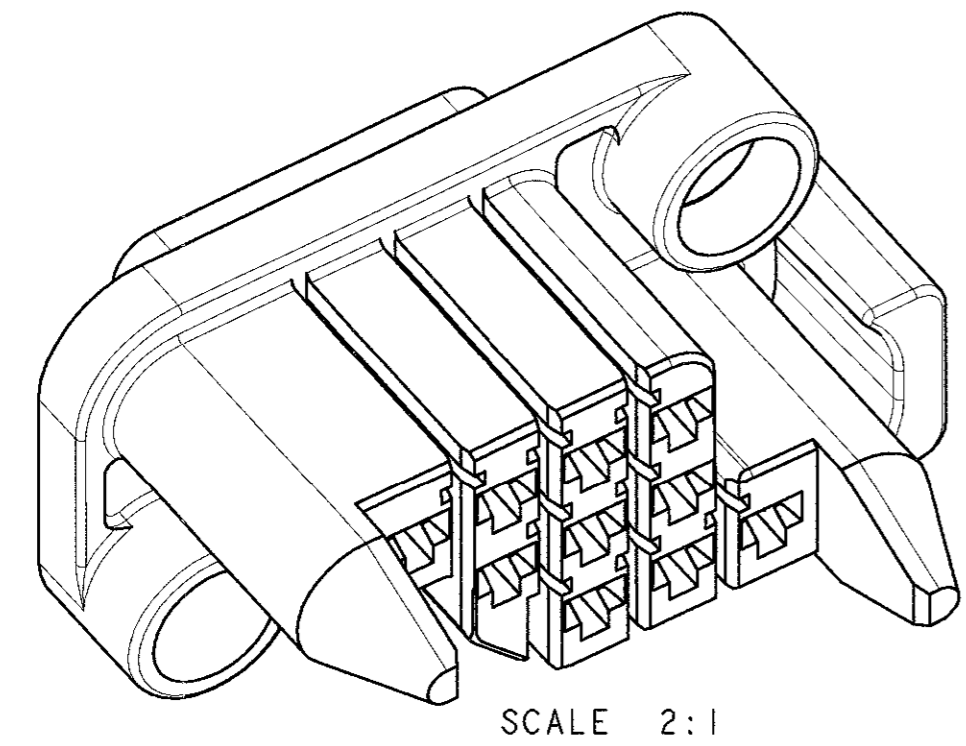

NOTES:

- THIS RECEPTACLE HOUSING MATES WITH TAB HOUSING PART NUMBER 1337362-1.
- THIS HOUSING ACCEPTS STANDARD HYBRID MINI DRAWER CONNECTOR RECEPTACLE CONTACTS - 4 X PN 179316-2 (POWER) AND 5 X PN 179317-2 (SIGNAL) AND 1 X PN 316458-2 (EARTH) IN CAVITY 10.
- △ MATERIAL: 30% GLASS FILLED POLYESTER, VO RATED, COLOUR BLACK.
- △ RAISED MATERIAL IDENTIFIER.
- △ RAISED AMP LOGO.
- △ RAISED CIRCUIT CAVITY IDENTIFICATION NUMBERS.
- △ RAISED AMP PART NUMBER.

Item no.	Description	Material	Finish
DWN	M. HUGHES		
CHK	F.W. KING		
APVD	F.W. KING		
PRODUCT SPEC	-		
APPLICATION SPEC	-		
WEIGHT	-		
THIS DRAWING IS A CONTROLLED DOCUMENT FOR Tyco Electronics Nederland B.V. IT IS SUBJECT TO CHANGE AND THE CONTROLLING ENGINEERING ORGANIZATION SHOULD BE CONTACTED FOR THE LATEST REVISION.		AMP Tyco Electronics Nederland B.V. 's-HERTOGENBOSCH, THE NETHERLANDS	
DIMENSIONS: mm 		TOLERANCES UNLESS OTHERWISE SPECIFIED: 0 PLC ± . 1 PLC ± . 2 PLC ± . 3 PLC ± . 4 PLC ± . ANGLES ± .2° FINISH	
MATERIAL		SIZE	CAGE CODE
		A2	00779
		DRAWING NO	
		C- 1337363	
CUSTOMER DRAWING		SCALE	SHEET 1 OF 1 REV A
		2:1	