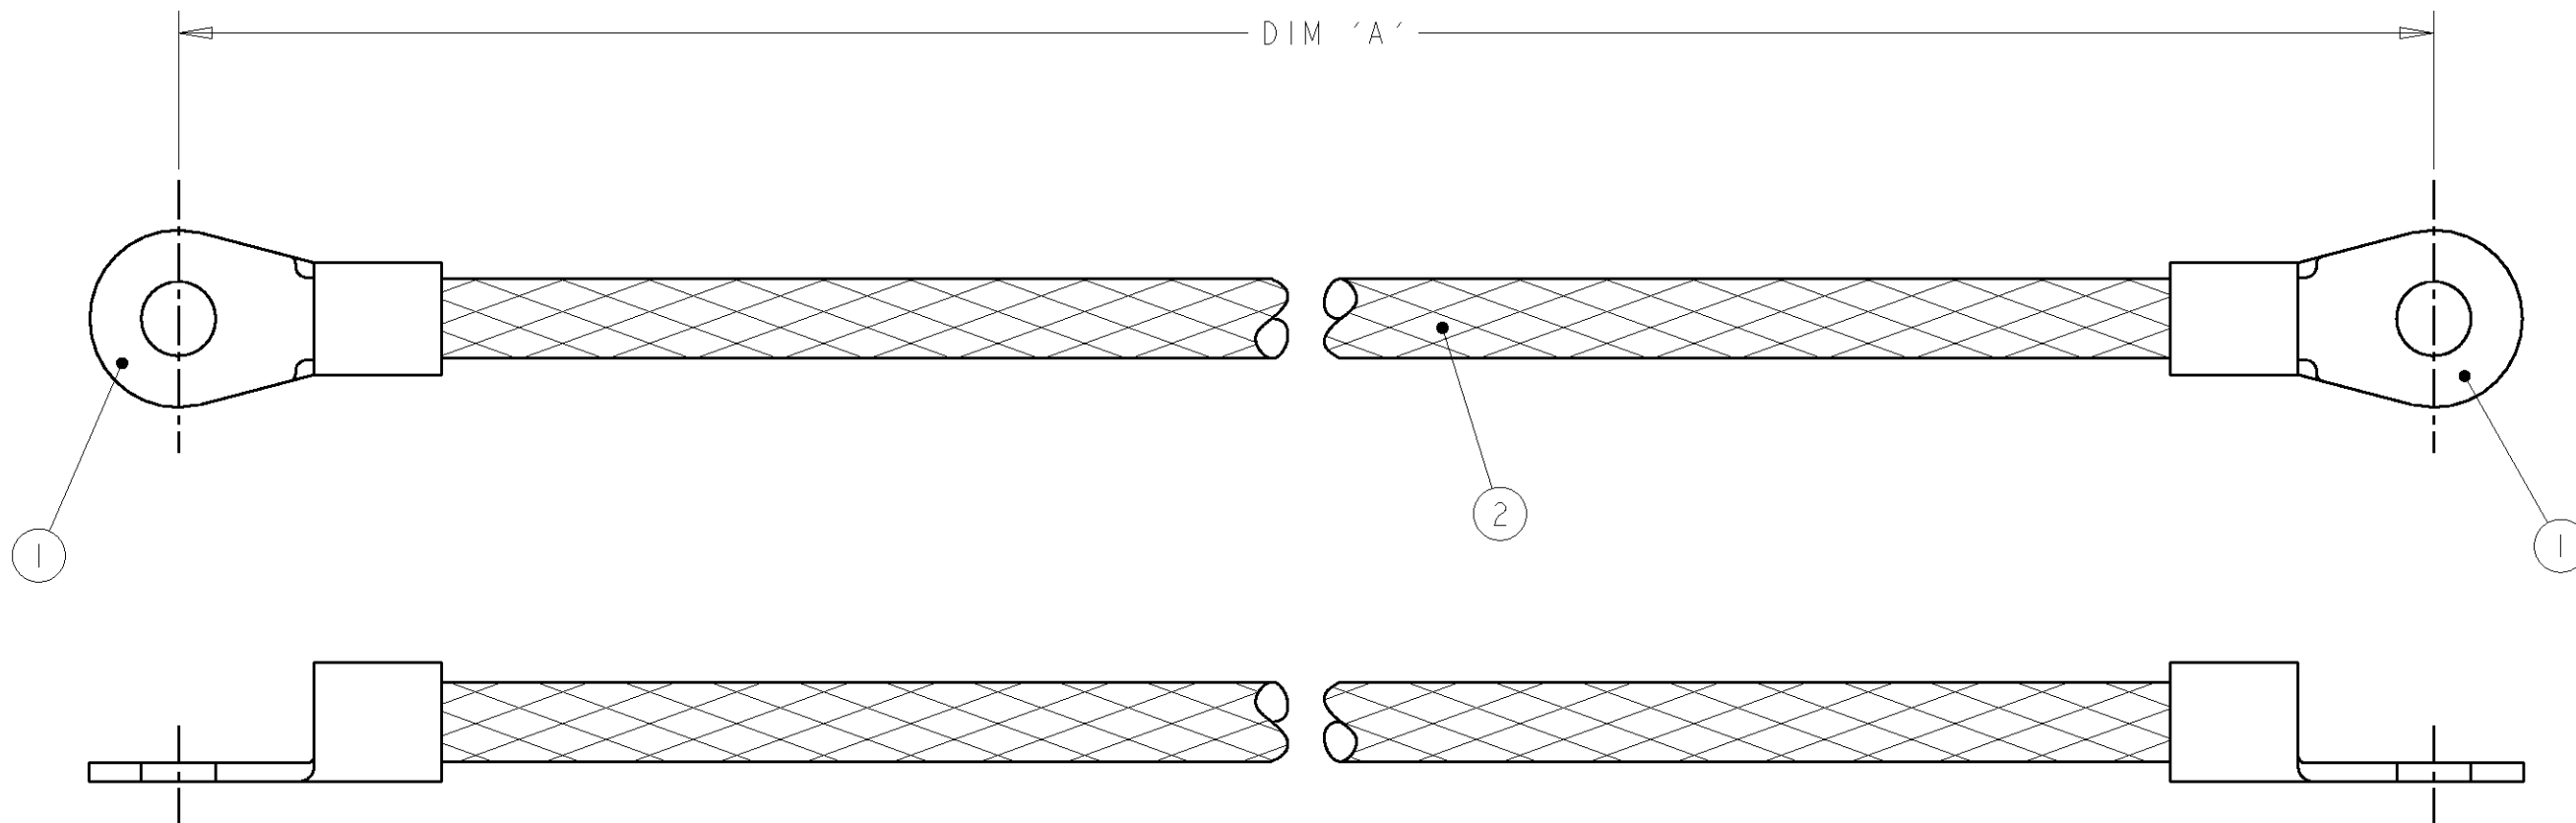

4

3

2

1

THIS DRAWING IS UNPUBLISHED.

RELEASED FOR PUBLICATION

20

© COPYRIGHT 20

BY TYCO ELECTRONICS CORPORATION. ALL RIGHTS RESERVED.

LOC
E

DIST
B

REVISIONS

P	LTR	DESCRIPTION	DATE	DWN	APVD
	I	FIRST ISSUE	01JAN01	RC	JJ
	A	EBD0-0334-04	29SEP2004	RS	NC

ITEM NO	DESCRIPTION	QTY/ ASSY
1	SOLISTRAND RING TONGUE / 8 AWG	2
2	BRAIDED CABLE - 7.54mm²	A/R

200 ±5	1337669-3
150 ±5	1337669-2
100 ±5	1337669-1
DIM 'A'	TYCO PART NUMBER

THIS DRAWING IS A CONTROLLED DOCUMENT FOR TYCO ELECTRONICS CORPORATION IT IS SUBJECT TO CHANGE AND THE CONTROLLING ENGINEERING ORGANIZATION SHOULD BE CONTACTED FOR THE LATEST REVISION.

DIMENSIONS:	TOLERANCES UNLESS OTHERWISE SPECIFIED:
mm	
	0 PLC ±-
	1 PLC ±0.1
	2 PLC ±0.01
	3 PLC ±0.005
	4 PLC ±0.0001
	ANGLES ±
MATERIAL -	FINISH -

DWN	R.CHURCHILL	02JAN2001
CHK	D.CHICK	02JAN2001
APVD	J.JEWELL	02JAN2001
PRODUCT SPEC	-	
APPLICATION SPEC	-	
WEIGHT	-	
CUSTOMER DRAWING		

tyco Electronics		AMP of Great Britain Ltd., Stanmore, Middlesex, HA7 4RS.	
NAME		7.54mm CSA BRAID M5-M5	
SIZE	CAGE CODE	DRAWING NO	RESTRICTED TO
A3	00779	C-1337669	-
SCALE NTS		SHEET 1	OF 1
		REV	A