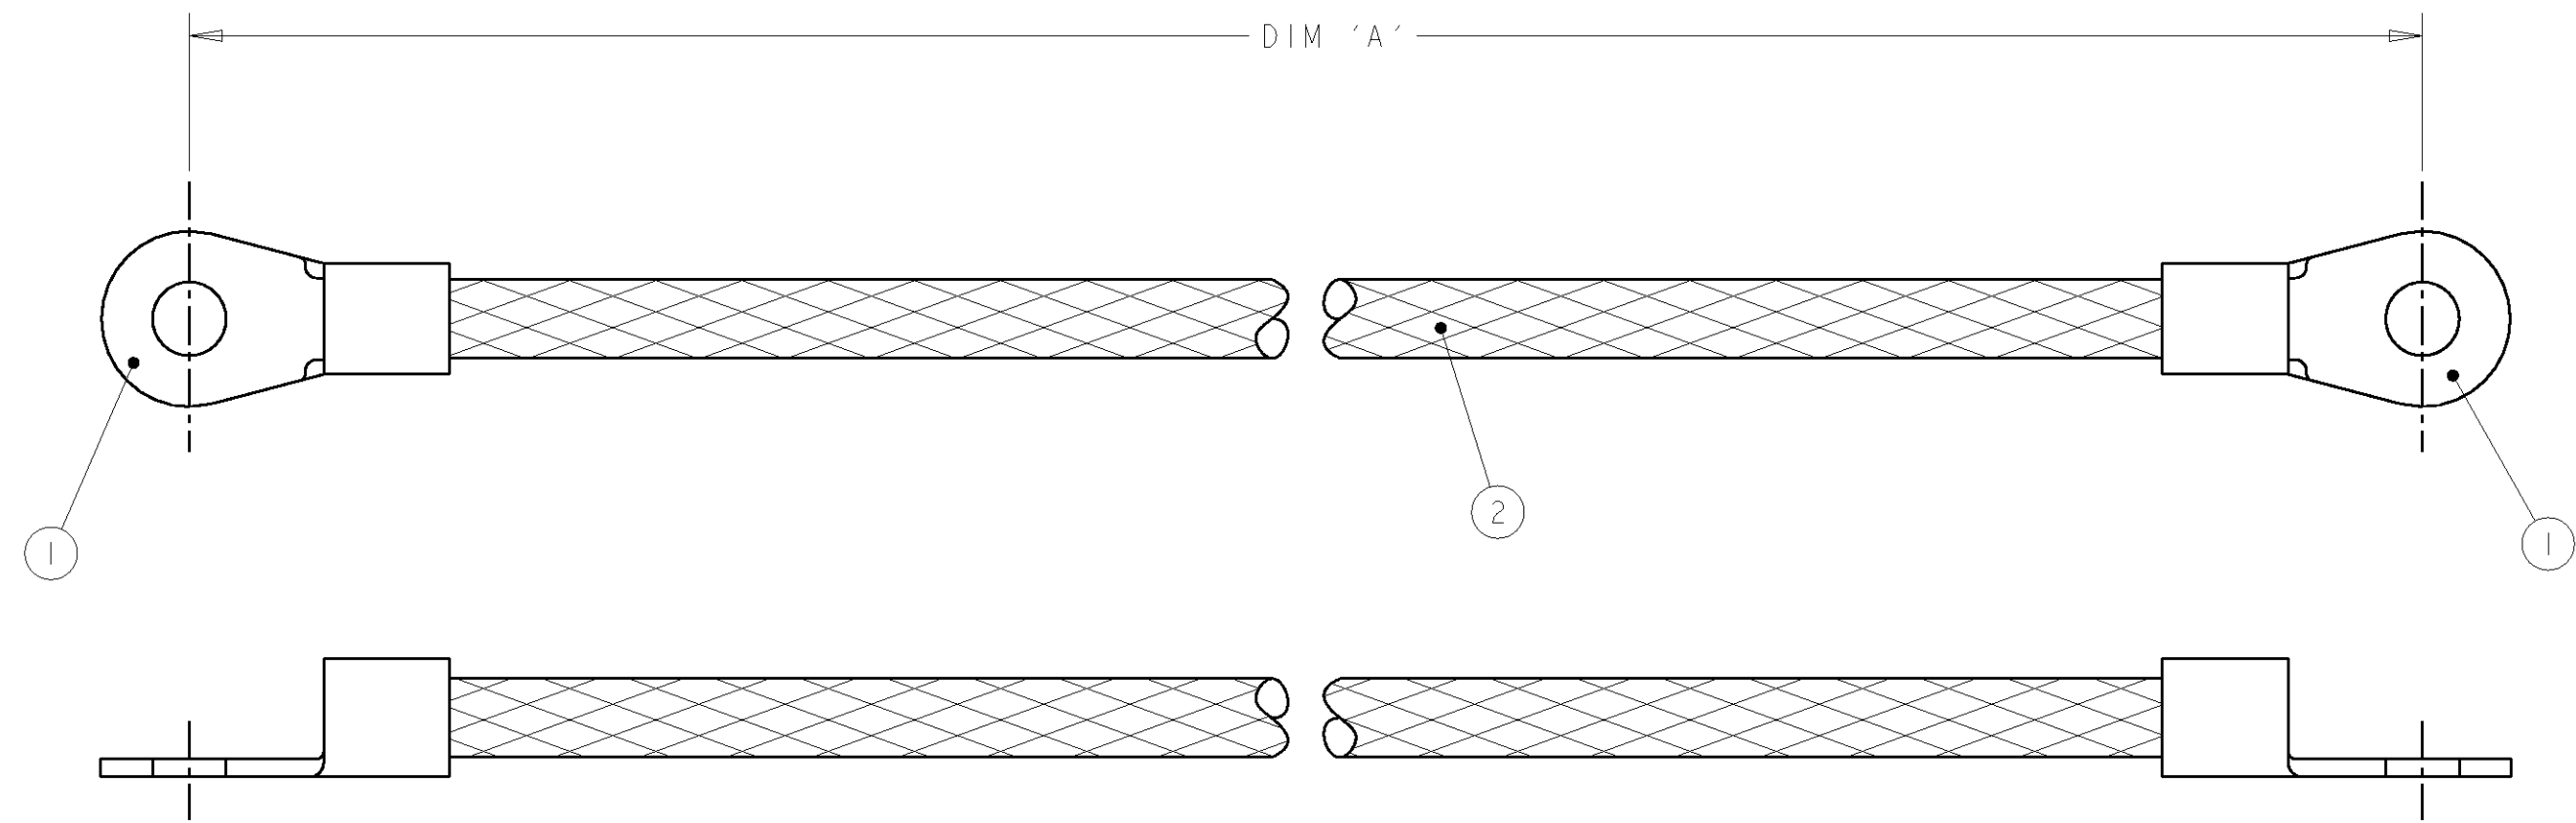

ITEM NO	DESCRIPTION	QTY/ ASSY
1	SOLISTRAND RING TONGUE / 8 AWG	2
2	BRAIDED CABLE - 8.29mm ²	A/R

200 ±5	1337670-3
150 ±5	1337670-2
100 ±5	1337670-1
DIM 'A'	TYCO PART NUMBER

THIS DRAWING IS A CONTROLLED DOCUMENT FOR TYCO ELECTRONICS CORPORATION IT IS SUBJECT TO CHANGE AND THE CONTROLLING ENGINEERING ORGANIZATION SHOULD BE CONTACTED FOR THE LATEST REVISION.

DIMENSIONS: mm	TOLERANCES UNLESS OTHERWISE SPECIFIED: 0 PLC ±- 1 PLC ±0.1 2 PLC ±0.01 3 PLC ±0.005 4 PLC ±0.0001 ANGLES ±	DWN R.CHURCHILL 02JAN2001 CHK D.CHICK 02JAN2001 APVD J.JEWELL 02JAN2001	tyco Electronics	AMP of Great Britain Ltd., Stanmore, Middlesex, HA7 4RS.
MATERIAL -	FINISH -	PRODUCT SPEC - APPLICATION SPEC - WEIGHT -	NAME 8.29mm CSA BRAID M5-M5	RESTRICTED TO -
CUSTOMER DRAWING		SIZE A3	CAGE CODE 00779	DRAWING NO C-1337670
		SCALE NTS	SHEET 1 OF 1	REV A