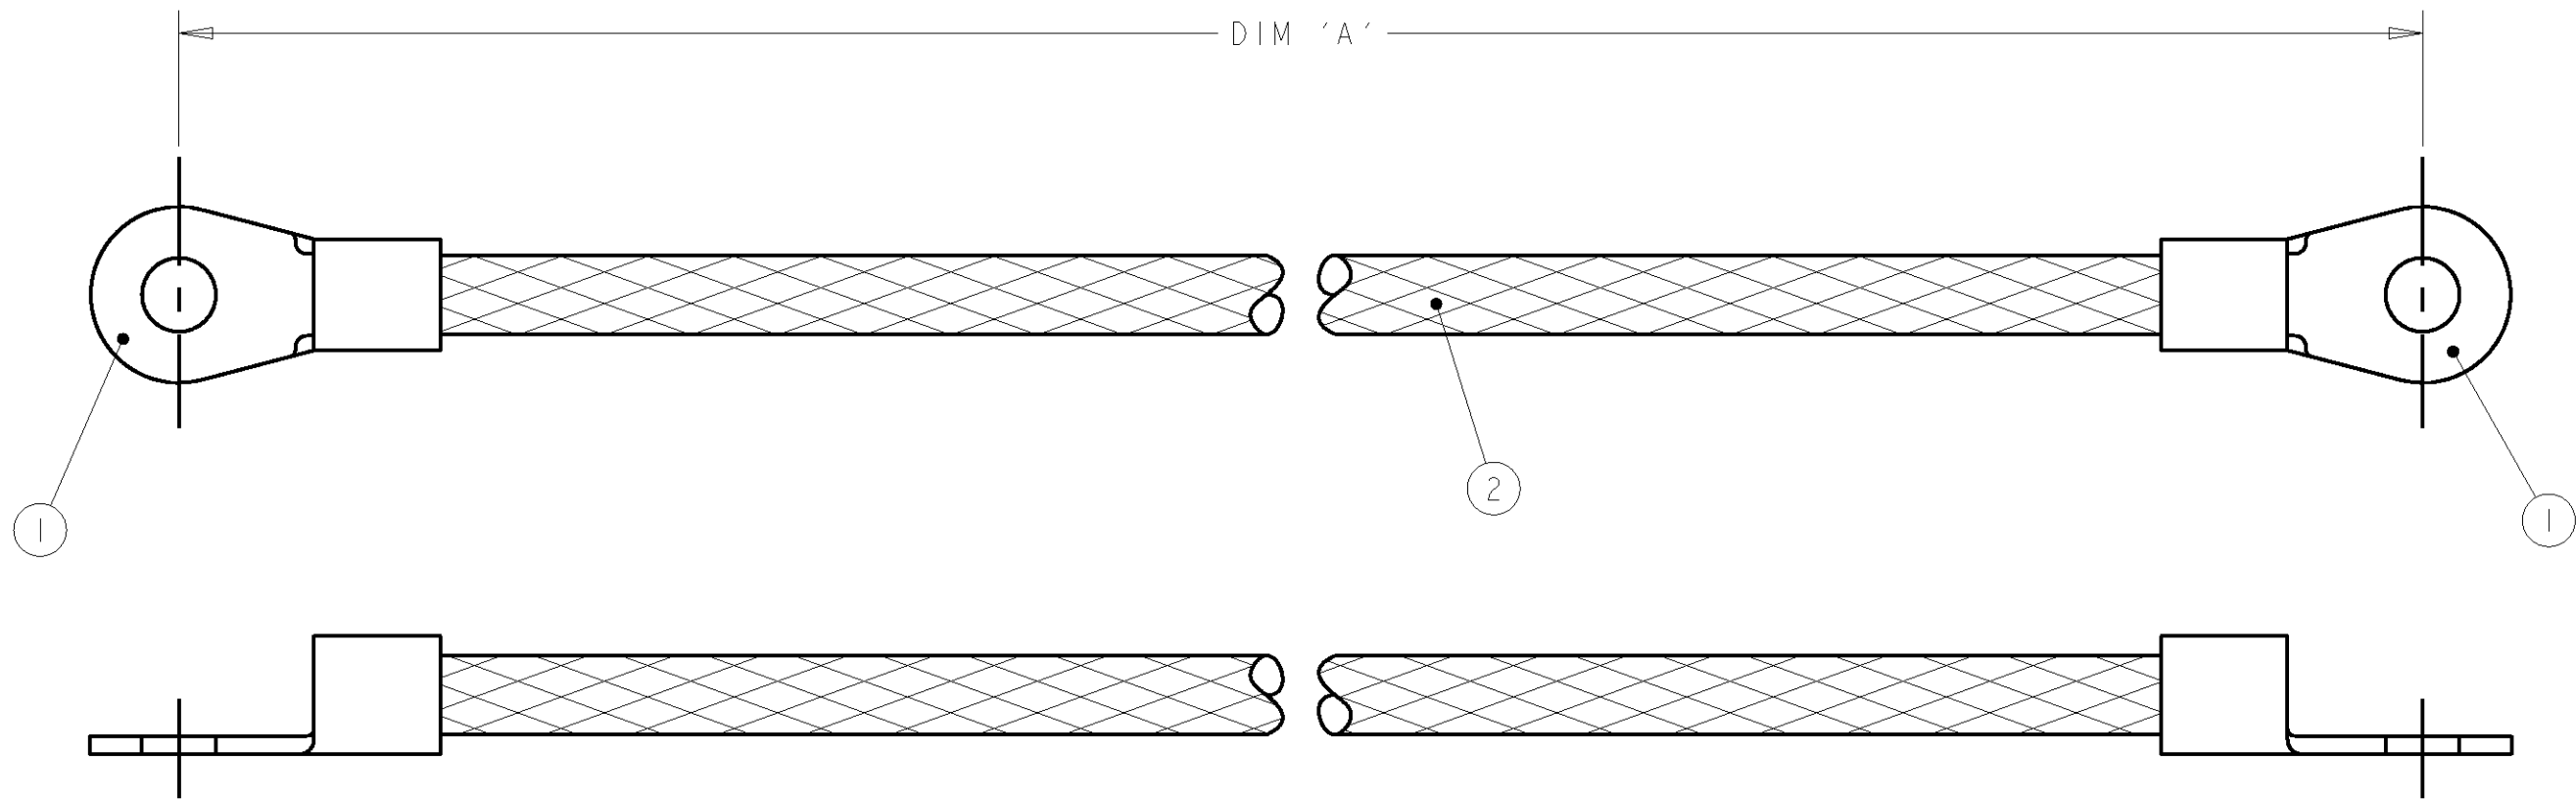

P	LTR	DESCRIPTION	DATE	DWN	APVD
A	EB00-0400-01		08NOV02	RS	SM
B	EBD0-0453-03		19NOV03	JMS	FWK

ITEM NO	PART NUMBER	DESCRIPTION	QTY/ ASSY
1	33470-0	4AWG RING TONGUE	2
2	1337713-8	BRAIDED CABLE - 25mm ²	A/R

500	1337707-3
400	1337707-2
250	1337707-1
DIM 'A'	TYCO PART NUMBER

<small>THIS DRAWING IS A CONTROLLED DOCUMENT FOR TYCO ELECTRONICS CORPORATION. IT IS SUBJECT TO CHANGE AND THE CONTROLLING ENGINEERING ORGANIZATION SHOULD BE CONTACTED FOR THE LATEST REVISION.</small>		DWN R. CHURCHILL 09JAN2001 CHR D. CHICK 09JAN2001 APVD J. JEWELL 09JAN2001	tyco Electronics		AMP of Great Britain Ltd., Stanmore, Middlesex, HA7 4RS.
DIMENSIONS: mm	TOLERANCES UNLESS OTHERWISE SPECIFIED: 0 PLC ±- 1 PLC ±- 2 PLC ±- 3 PLC ±- 4 PLC ±- ANGLES ±-	PRODUCT SPEC - APPLICATION SPEC - WEIGHT -	NAME 25mm CSA BRAID M8-M8		
MATERIAL -	FINISH -	CUSTOMER DRAWING	SIZE A3 CAGE CODE 00779 DRAWING NO C-1337707	RESTRICTED TO -	SCALE NTS SHEET 1 OF 1 REV B