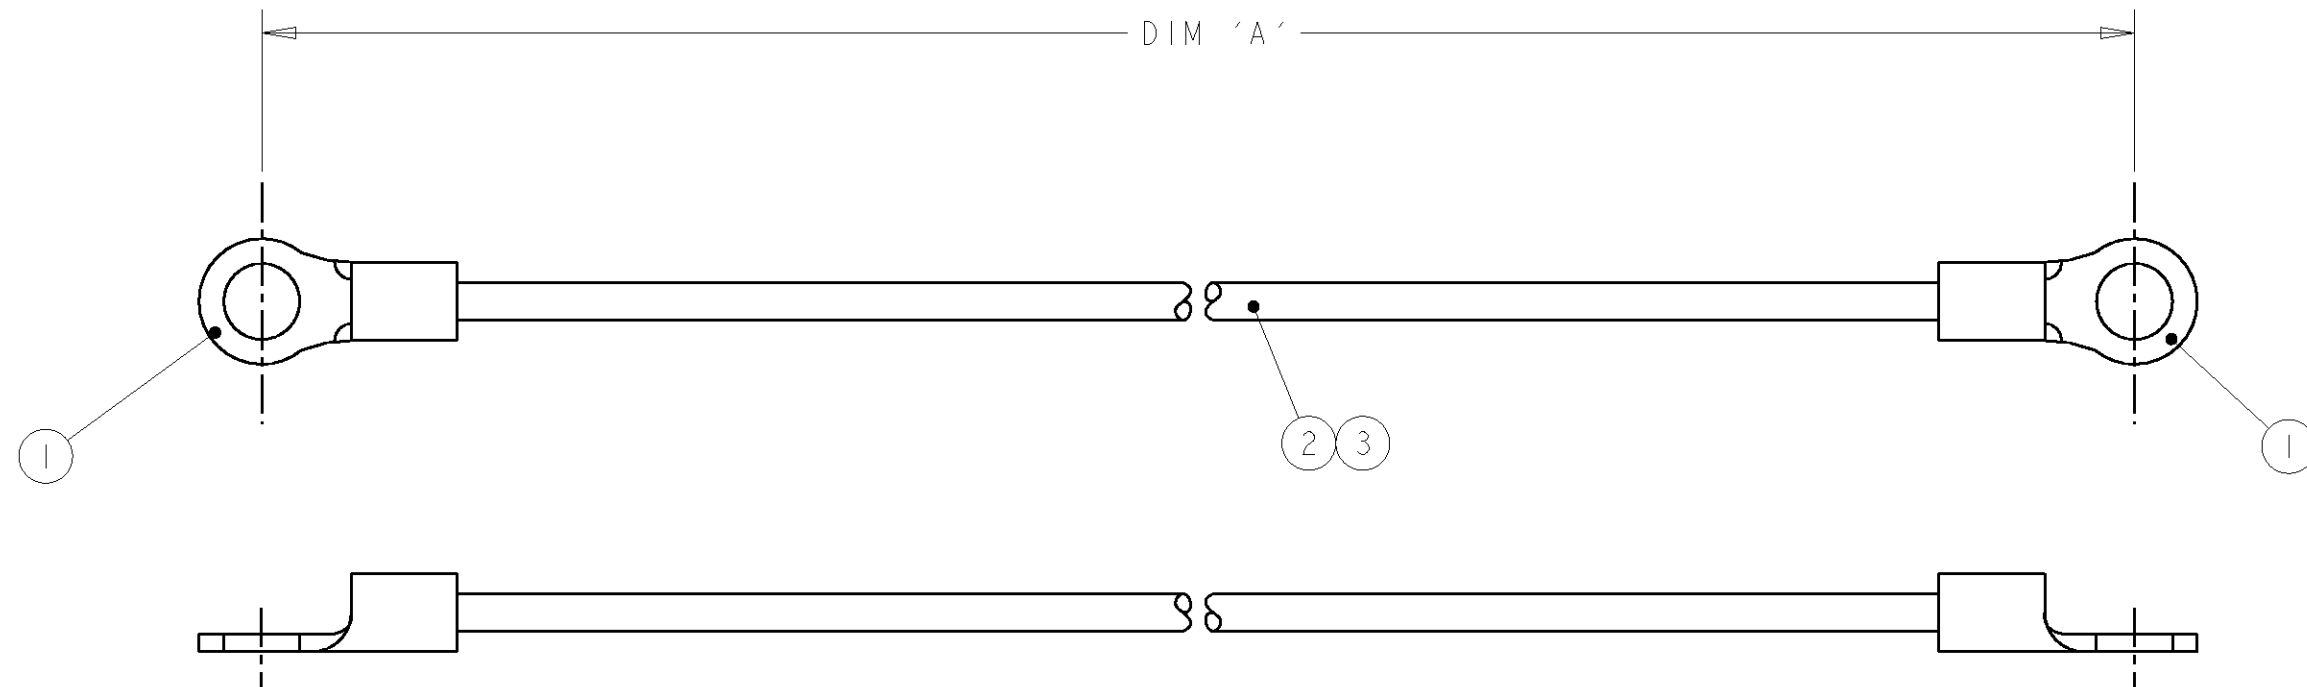

ITEM NO	DESCRIPTION	QTY/ ASSY
1	SOLISTRAND RING TONGUE / 22-16 AWG	2
2	BRAIDED CABLE - 0.5mm ²	A/R
3	HEATSHRINK - RNF-100 BLACK	A/R

200 ±5	1337708-3
150 ±5	1337708-2
100 ±5	1337708-1
DIM 'A'	TYCO PART NUMBER

THIS DRAWING IS A CONTROLLED DOCUMENT FOR TYCO ELECTRONICS CORPORATION
IT IS SUBJECT TO CHANGE AND THE CONTROLLING ENGINEERING ORGANIZATION
SHOULD BE CONTACTED FOR THE LATEST REVISION.

DIMENSIONS: mm	TOLERANCES UNLESS OTHERWISE SPECIFIED: 0 PLC ±- 1 PLC ±0.1 2 PLC ±0.01 3 PLC ±0.005 4 PLC ±0.0001 ANGLES ±-	DWN R.CHURCHILL 02JAN2001 CHK D.CHICK 02JAN2001 APVD J.JEWELL 02JAN2001	tyco Electronics	AMP of Great Britain Ltd., Stanmore, Middlesex, HA7 4RS.
MATERIAL -	FINISH -	PRODUCT SPEC - APPLICATION SPEC - WEIGHT -	NAME 0.5mm CSA BRAID M3-M3	RESTRICTED TO -
CUSTOMER DRAWING		SIZE A3	CAGE CODE 00779	DRAWING NO C-1337708
		SCALE NTS	SHEET 1 OF 1	REV A