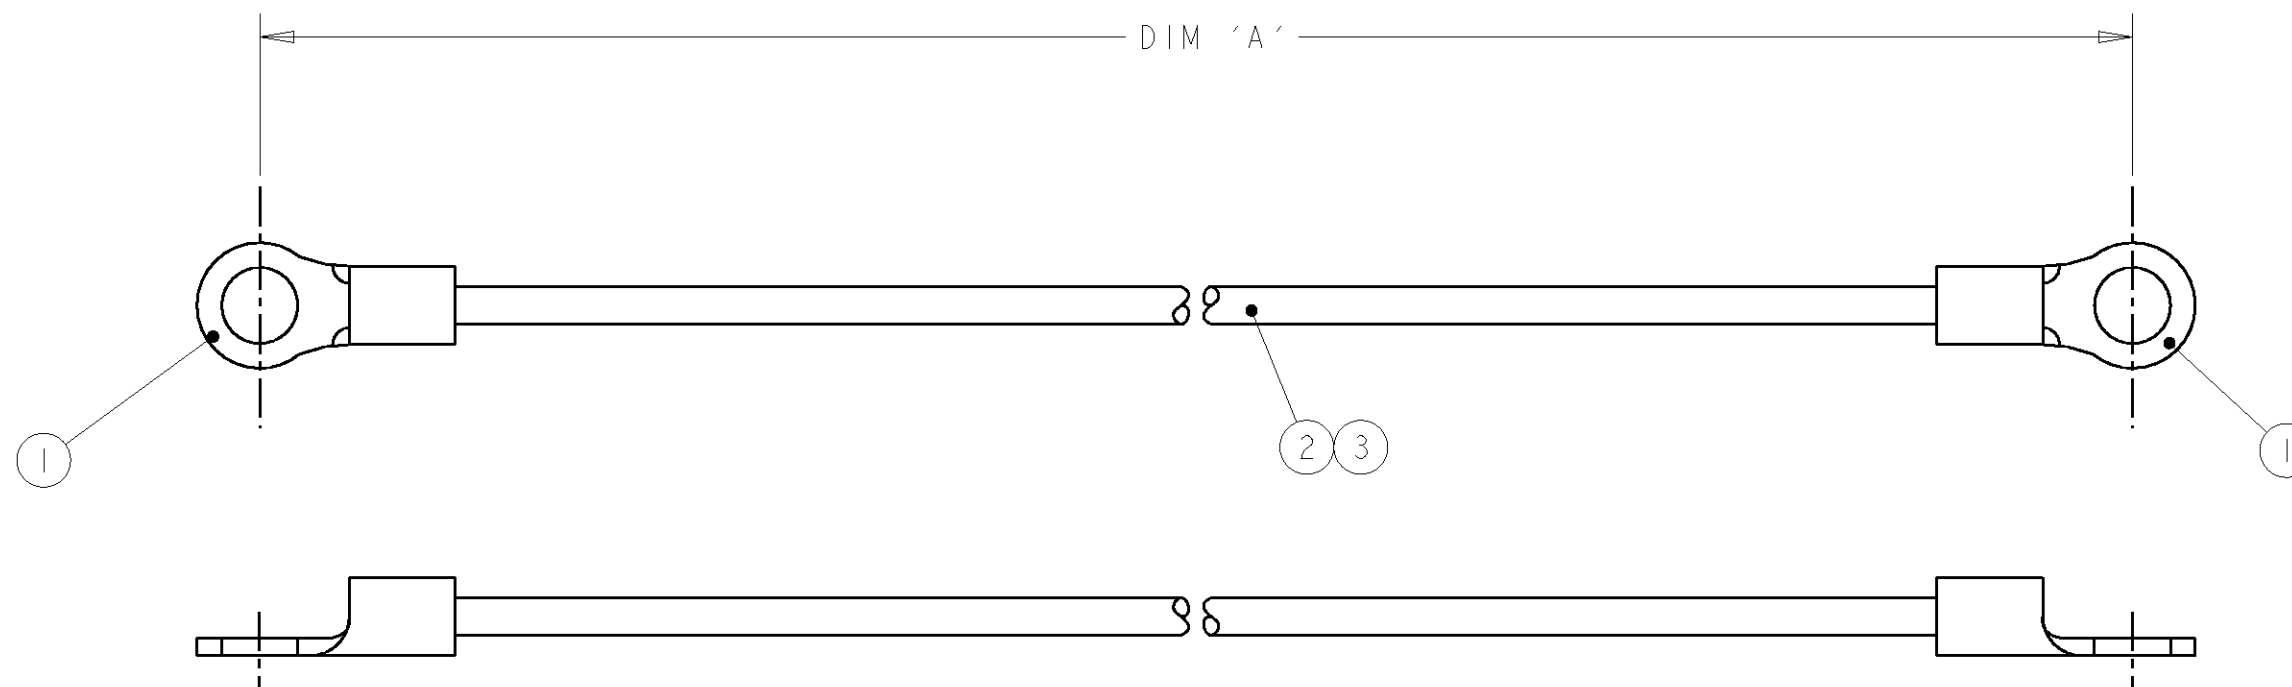

ITEM NO	DESCRIPTION	QTY/ ASSY
1	SOLISTRAND RING TONGUE / 22-16 AWG	2
2	BRAIDED CABLE - 0.5mm ²	A/R
3	HEATSHRINK - RNF-100 BLACK	A/R

200 ±5	1337708-3
150 ±5	1337708-2
100 ±5	1337708-1
DIM 'A'	TYCO PART NUMBER

THIS DRAWING IS A CONTROLLED DOCUMENT FOR TYCO ELECTRONICS CORPORATION
IT IS SUBJECT TO CHANGE AND THE CONTROLLING ENGINEERING ORGANIZATION
SHOULD BE CONTACTED FOR THE LATEST REVISION.

DIMENSIONS: mm	TOLERANCES UNLESS OTHERWISE SPECIFIED: 0 PLC ±- 1 PLC ±0.1 2 PLC ±0.01 3 PLC ±0.005 4 PLC ±0.0001 ANGLES ±-	DWN R.CHURCHILL 02JAN2001 CHK D.CHICK 02JAN2001 APVD J.JEWELL 02JAN2001	tyco Electronics	AMP of Great Britain Ltd., Stanmore, Middlesex, HA7 4RS.
MATERIAL -	FINISH -	PRODUCT SPEC - APPLICATION SPEC - WEIGHT -	NAME 0.5mm CSA BRAID M3-M3	RESTRICTED TO -
CUSTOMER DRAWING		SIZE A3	CAGE CODE 00779	DRAWING NO C-1337708
		SCALE NTS	SHEET 1 OF 1	REV A