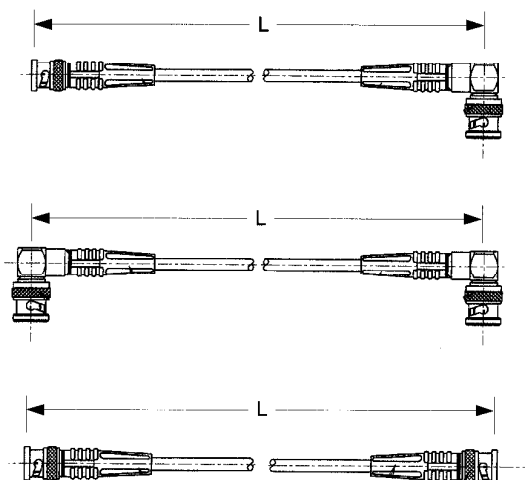

Cable Assemblies

Jack body shown, dimensions apply to plugs/jacks of various connector styles

BNC Straight Plug / Straight Plug

| Body Plating | Centre Contact Plating | Nominal Impedance Ohms | Cable End 1 | Cable End 2 | Cable | Dim.L (m) | Part No. |
|--------------|------------------------|------------------------|---------------|---------------|-------|-----------|-----------|
| Nickel | Gold | 50 | Straight Plug | Straight Plug | RG58 | 0.25 | 1337769-1 |
| Nickel | Gold | 50 | Straight Plug | Straight Plug | RG58 | 0.50 | 1337769-2 |
| Nickel | Gold | 50 | Straight Plug | Straight Plug | RG58 | 1.00 | 1337769-3 |
| Nickel | Gold | 50 | Straight Plug | Straight Plug | RG58 | 1.50 | 1337769-4 |
| Nickel | Gold | 50 | Straight Plug | Straight Plug | RG58 | 2.00 | 1337769-5 |
| Silver | Silver | 50 | Straight Plug | Straight Plug | RG58 | 0.50 | 1337771-2 |
| Silver | Silver | 50 | Straight Plug | Straight Plug | RG58 | 0.60 | 1337771-3 |
| Silver | Silver | 50 | Straight Plug | Straight Plug | RG58 | 1.00 | 1337771-4 |
| Silver | Silver | 50 | Straight Plug | Straight Plug | RG58 | 1.20 | 1337771-5 |
| Silver | Silver | 50 | Straight Plug | Straight Plug | RG58 | 1.50 | 1337771-6 |
| Silver | Silver | 50 | Straight Plug | Straight Plug | RG58 | 1.80 | 1337771-7 |
| Silver | Silver | 50 | Straight Plug | Straight Plug | RG58 | 2.00 | 1337771-8 |
| Nickel | Gold | 75 | Straight Plug | Straight Plug | RG59 | 0.25 | 1337775-1 |
| Nickel | Gold | 75 | Straight Plug | Straight Plug | RG59 | 0.50 | 1337775-2 |
| Nickel | Gold | 75 | Straight Plug | Straight Plug | RG59 | 1.00 | 1337775-3 |
| Nickel | Gold | 75 | Straight Plug | Straight Plug | RG59 | 1.50 | 1337775-4 |
| Silver | Silver | 75 | Straight Plug | Straight Plug | RG59 | 0.25 | 1337777-1 |
| Silver | Silver | 75 | Straight Plug | Straight Plug | RG59 | 0.50 | 1337777-2 |
| Silver | Silver | 75 | Straight Plug | Straight Plug | RG59 | 1.00 | 1337777-3 |
| Silver | Silver | 75 | Straight Plug | Straight Plug | RG59 | 1.20 | 1337777-4 |
| Silver | Silver | 75 | Straight Plug | Straight Plug | RG59 | 1.50 | 1337777-5 |
| Nickel | Gold | 75 | Straight Plug | Straight Plug | RG62 | 0.25 | 1337781-1 |
| Nickel | Gold | 75 | Straight Plug | Straight Plug | RG62 | 0.50 | 1337781-2 |
| Nickel | Gold | 75 | Straight Plug | Straight Plug | RG62 | 1.00 | 1337781-3 |
| Nickel | Gold | 75 | Straight Plug | Straight Plug | RG62 | 1.50 | 1337781-4 |