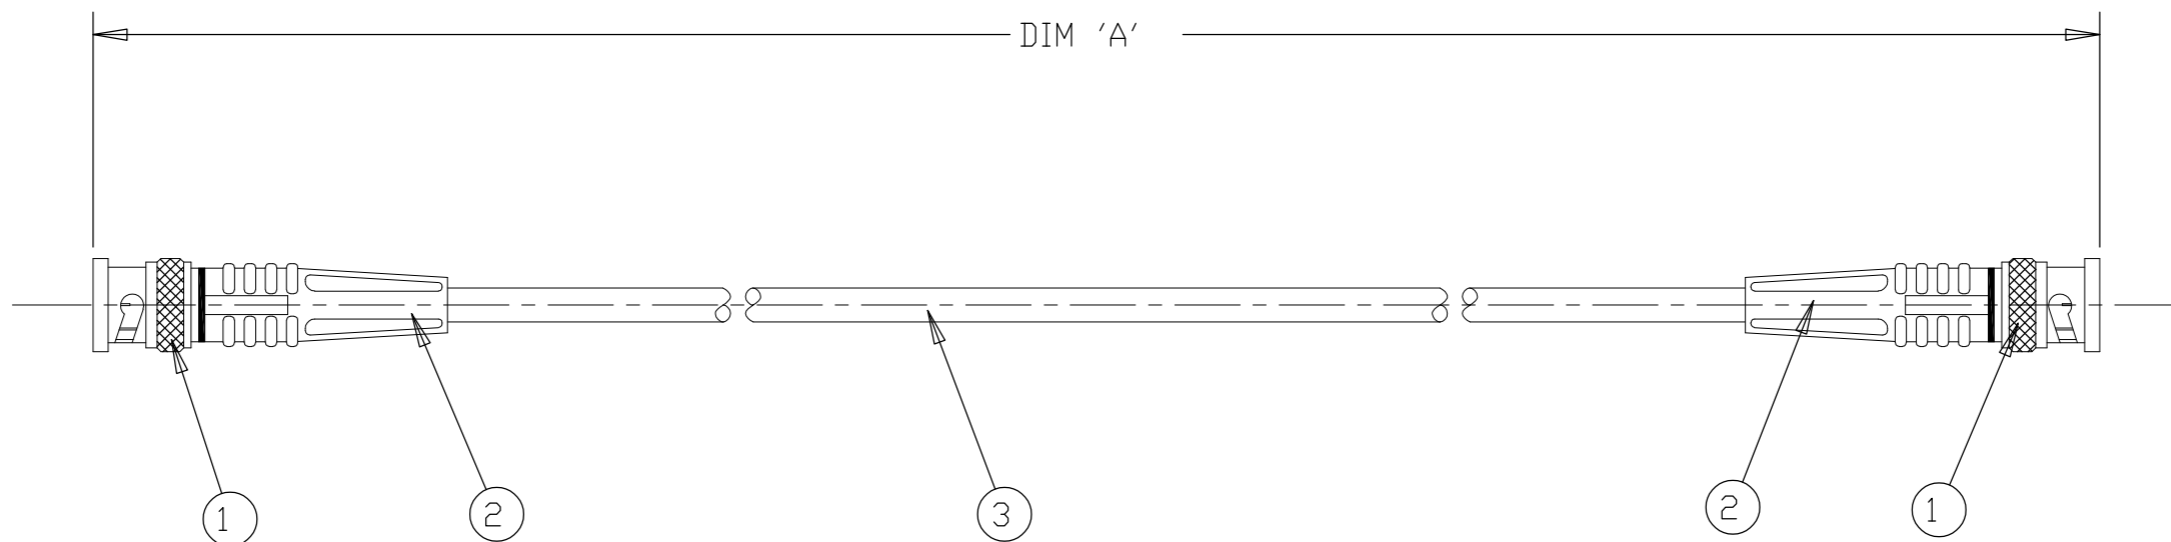

P	LTR	DESCRIPTION	DATE	DWN	APVD
A		EB00-0170-01	15MAY01	RC	JJ
B1		ECR-06-022054	14SEP06	MH	CN
C		ECR-08-021872	26AUG08	PK	PB

ITEM NO	PART NUMBER	APPROVED ALTERNATIVE PART NUMBER	DESCRIPTION	QTY/ ASSY
1	1-1337426-0	6-1337426-0	50 Ohm BNC STRAIGHT PLUG -NICKEL/GOLD	2
2	1337767-1	N/A	STRAIN RELIEF	2
3	1337715-1	N/A	RG58C/U CABLE	A/R

2000 ±25	1337769-5
1500 ±25	1337769-4
1000 ±25	1337769-3
500 ±12	1337769-2
250 ±10	1337769-1
DIM 'A'	TE PART NUMBER

<small>THIS DRAWING IS A CONTROLLED DOCUMENT FOR TYCO ELECTRONICS CORPORATION IT IS SUBJECT TO CHANGE AND THE CONTROLLING ENGINEERING ORGANIZATION SHOULD BE CONTACTED FOR THE LATEST REVISION.</small>		DWN R.CHURCHILL 21DEC2000 CHK D.CHICK 21DEC2000 APVD J.JEWELL 21DEC2000		<b>tyco</b> <b>Electronics</b>		AMP of Great Britain Ltd., Stanmore, Middlesex, HA7 4RS.	
DIMENSIONS: mm		TOLERANCES UNLESS OTHERWISE SPECIFIED: 0 PLC ±- 1 PLC ±0.1 2 PLC ±0.01 3 PLC ±0.001 4 PLC ±0.0001 ANGLES ±-		NAME BNC PLUG - BNC PLUG CABLE ASSEMBLY		RESTRICTED TO -	
MATERIAL -		FINISH -		WEIGHT -		SIZE A3 CAGE CODE 00779 DRAWING NO ©=1337769	
CUSTOMER DRAWING				SCALE NTS		SHEET 1 OF 1 REV C	