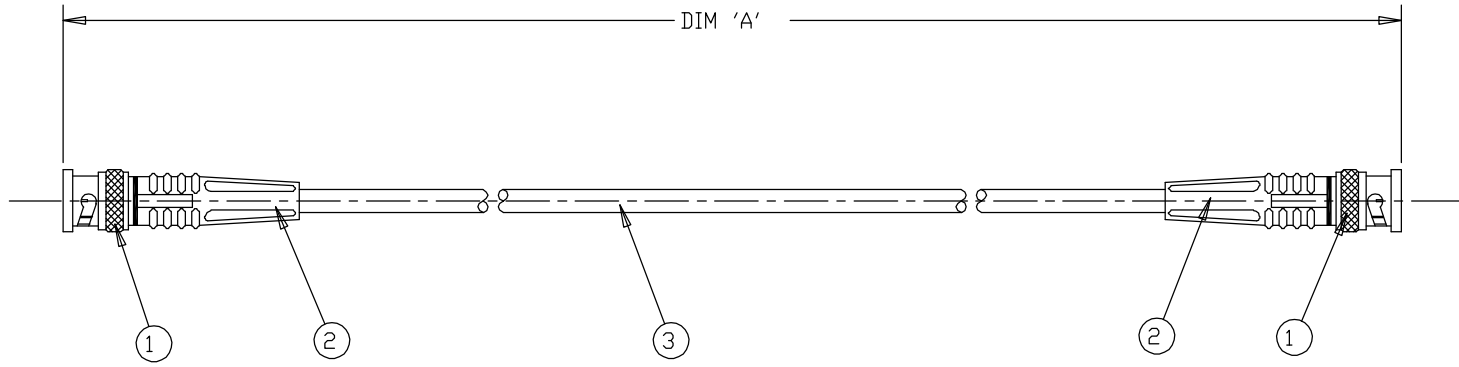

ITEM NO	PART NUMBER	DESCRIPTION	QTY/ ASSY
1	1-1337427-0	50 Ohm BNC STGHT PLUG -SILVER/SILVER	2
2	1337767-1	STRAIN RELIEF	2
3	1337715-1	RG58C/U CABLE	A/R

2000 ±25	1337771-8
1800 ±25	1337771-7
1500 ±25	1337771-6
1200 ±25	1337771-5
1000 ±25	1337771-4
600 ±15	1337771-3
500 ±12	1337771-2
250 ±10	1337771-1
DIM 'A'	AMP PART NUMBER

THIS DRAWING IS A CONTROLLED DOCUMENT FOR TYCO ELECTRONICS CORPORATION. IT IS SUBJECT TO CHANGE AND THE CONTROLLING ENGINEERING ORGANIZATION SHOULD BE CONTACTED FOR THE LATEST REVISION.

DIMENSIONS: mm	TOLERANCES UNLESS OTHERWISE SPECIFIED: 0 PLC ±- 1 PLC ±0.1 2 PLC ±0.01 3 PLC ±0.001 4 PLC ±0.0001 ANGLES ±-	DWN R.CHURCHILL 21DEC2000 CHK D.CHICK 21DEC2000 APVD J.JEWELL 21DEC2000	tyco Electronics AMP of Great Britain Ltd, Stannore, Middlesex, HA7 4RS.	
MATERIAL -	FINISH -	PRODUCT SPEC - APPLICATION SPEC - WEIGHT -	NAME BNC PLUG - BNC PLUG CABLE ASSEMBLY - SIZE A3 CAGE CODE 00779 DRAWING NO ©=1337771 RESTRICTED TO -	
CUSTOMER DRAWING		SCALE NTS	SHEET 1 OF 1	REV C1