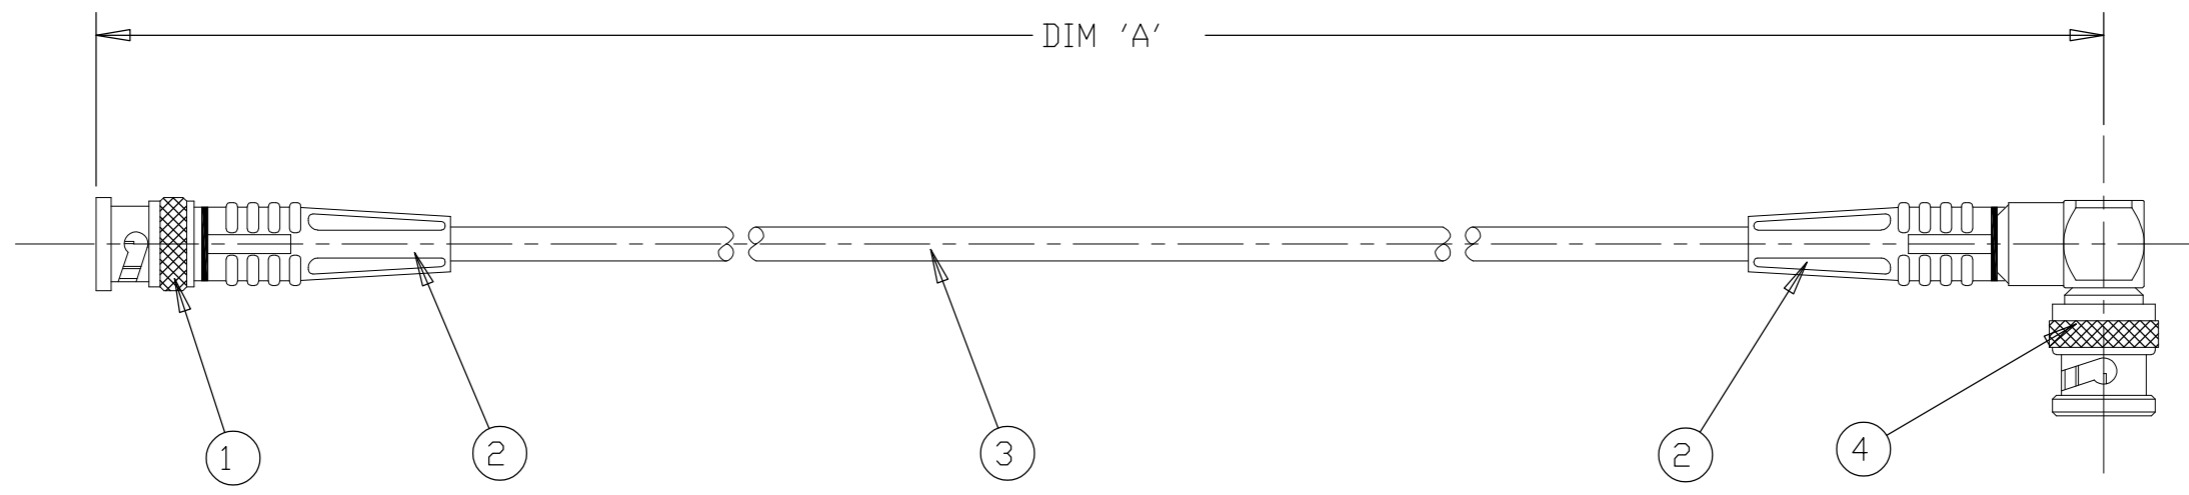

ITEM NO	PART NUMBER	APPROVED ALTERNATIVE PART NUMBER	DESCRIPTION	QTY/ ASSY
1	1-1337426-0	6-1337426-0	50 ohm BNC STRAIGHT PLUG	1
2	1337767-1	N/A	STRAIN RELIEF	2
3	1337715-1	N/A	RG58C/U CABLE	A/R
4	1-1337544-0	N/A	50 ohm BNC ELBOW PLUG	1

DIMENSIONS:	TOLERANCES UNLESS OTHERWISE SPECIFIED:	DWN	21DEC2000		AMP of Great Britain Ltd., Stanmore, Middlesex, HA7 4RS.
mm		CHK	21DEC2000		
		APVD	21DEC2000	NAME	
		PRODUCT SPEC		BNC PLUG - BNC PLUG CABLE ASSEMBLY	
		APPLICATION SPEC		SIZE	CAGE CODE
		WEIGHT		A3	00779
		CUSTOMER DRAWING		DRAWING NO	©=1337772
				RESTRICTED TO	-
				SCALE	NTS
				SHEET	1 OF 1
				REV	B