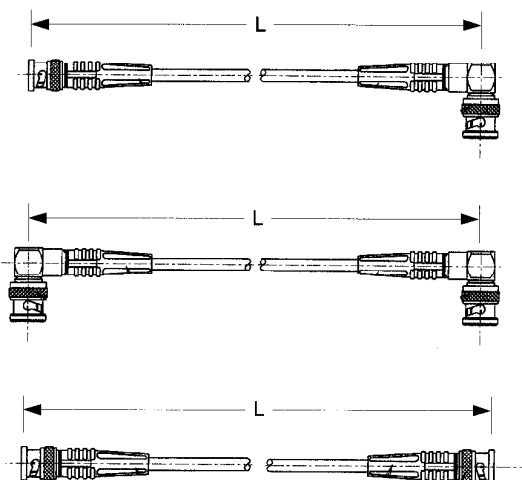

Cable Assemblies

Jack body shown, dimensions apply to plugs/jacks of various connector styles

BNC Straight Plug / Straight Plug

Body Plating	Centre Contact Plating	Nominal Impedance Ohms	Cable End 1	Cable End 2	Cable	Dim.L (m)	Part No.
Nickel	Gold	50	Straight Plug	Straight Plug	RG58	0.25	1337769-1
Nickel	Gold	50	Straight Plug	Straight Plug	RG58	0.50	1337769-2
Nickel	Gold	50	Straight Plug	Straight Plug	RG58	1.00	1337769-3
Nickel	Gold	50	Straight Plug	Straight Plug	RG58	1.50	1337769-4
Nickel	Gold	50	Straight Plug	Straight Plug	RG58	2.00	1337769-5
Silver	Silver	50	Straight Plug	Straight Plug	RG58	0.50	1337771-2
Silver	Silver	50	Straight Plug	Straight Plug	RG58	0.60	1337771-3
Silver	Silver	50	Straight Plug	Straight Plug	RG58	1.00	1337771-4
Silver	Silver	50	Straight Plug	Straight Plug	RG58	1.20	1337771-5
Silver	Silver	50	Straight Plug	Straight Plug	RG58	1.50	1337771-6
Silver	Silver	50	Straight Plug	Straight Plug	RG58	1.80	1337771-7
Silver	Silver	50	Straight Plug	Straight Plug	RG58	2.00	1337771-8
Nickel	Gold	75	Straight Plug	Straight Plug	RG59	0.25	1337775-1
Nickel	Gold	75	Straight Plug	Straight Plug	RG59	0.50	1337775-2
Nickel	Gold	75	Straight Plug	Straight Plug	RG59	1.00	1337775-3
Nickel	Gold	75	Straight Plug	Straight Plug	RG59	1.50	1337775-4
Silver	Silver	75	Straight Plug	Straight Plug	RG59	0.25	1337777-1
Silver	Silver	75	Straight Plug	Straight Plug	RG59	0.50	1337777-2
Silver	Silver	75	Straight Plug	Straight Plug	RG59	1.00	1337777-3
Silver	Silver	75	Straight Plug	Straight Plug	RG59	1.20	1337777-4
Silver	Silver	75	Straight Plug	Straight Plug	RG59	1.50	1337777-5
Nickel	Gold	75	Straight Plug	Straight Plug	RG62	0.25	1337781-1
Nickel	Gold	75	Straight Plug	Straight Plug	RG62	0.50	1337781-2
Nickel	Gold	75	Straight Plug	Straight Plug	RG62	1.00	1337781-3
Nickel	Gold	75	Straight Plug	Straight Plug	RG62	1.50	1337781-4