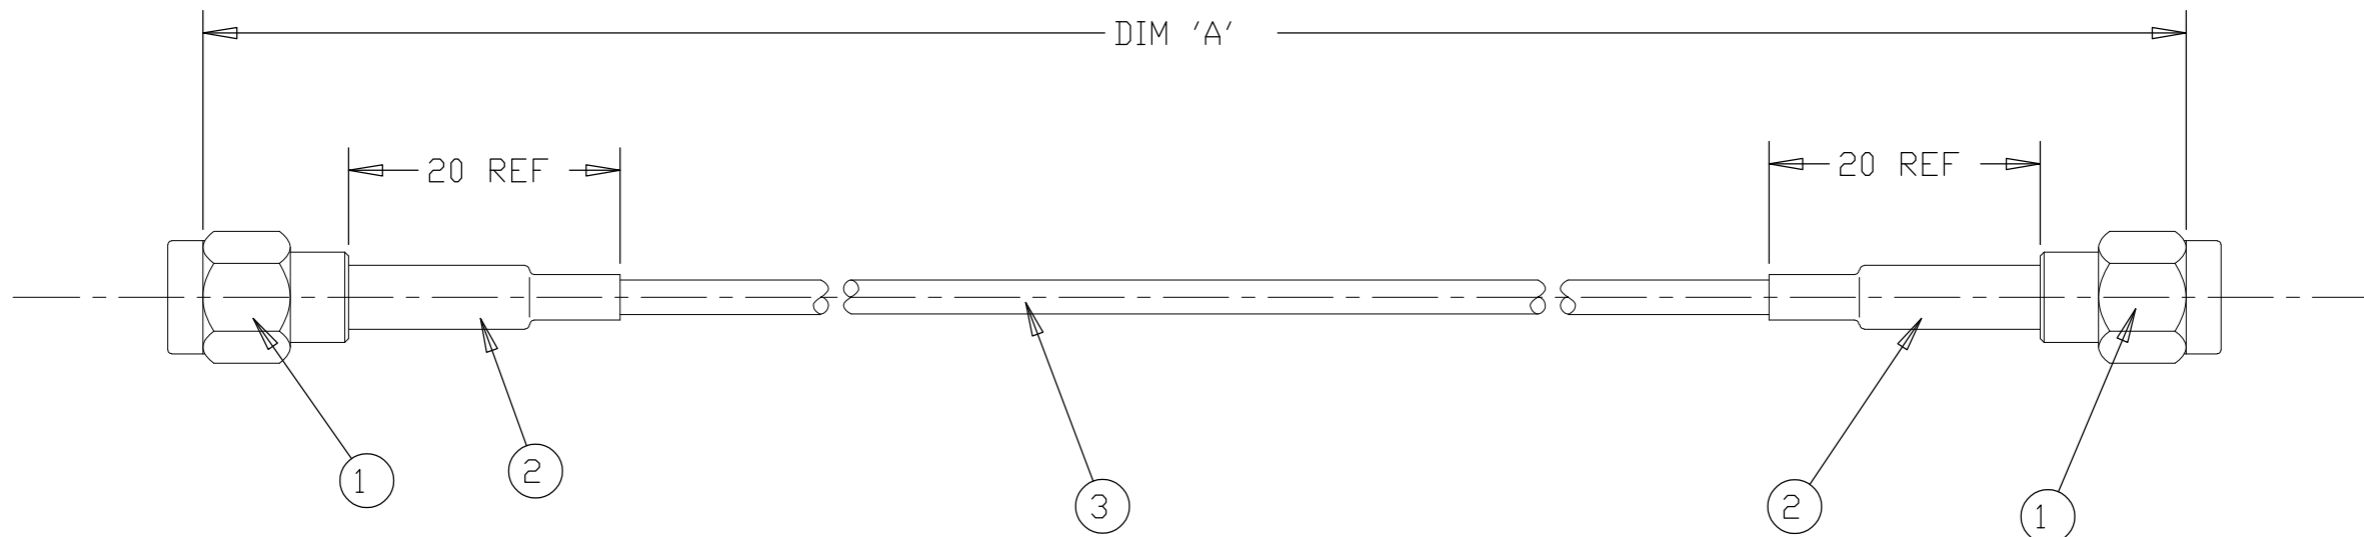

B

P	LTR	DESCRIPTION	DATE	DWN	APVD
	0	EB00-0005-01	09JAN01	RC	JJ
	A	ECR-06-011682	16MAY06	MH	KS
	C1	ECR-06-022054	14SEP06	MH	CN
	D	ECR-08-021876	26AUG08	PK	PB

ITEM NO	PART NUMBER	APPROVED ALTERNATIVE PART NUMBER	DESCRIPTION	QTY/ ASSY
1	1-1478916-0	1-1478916-1	SMA STR PLG C/CRMP RG174 GSS	2
2	5110554007	N/A	ATUM-8/2-0-SP (9-1194016-4)	0.04
3	1337715-5	N/A	RG174A/U CABLE	A/R

1000 ±25	1337809-3
500 ±12	1337809-2
250 ±10	1337809-1
DIM 'A'	AMP PART NUMBER

<small>THIS DRAWING IS A CONTROLLED DOCUMENT FOR TYCO ELECTRONICS CORPORATION IT IS SUBJECT TO CHANGE AND THE CONTROLLING ENGINEERING ORGANIZATION SHOULD BE CONTACTED FOR THE LATEST REVISION.</small>		DWN R.CHURCHILL 21DEC2000 CHK D.CHICK 21DEC2000 APVD J.JEWELL 21DEC2000	tyco Electronics	AMP of Great Britain Ltd., Stanmore, Middlesex, HA7 4RS.
DIMENSIONS: mm	TOLERANCES UNLESS OTHERWISE SPECIFIED: 0 PLC ±- 1 PLC ±0.1 2 PLC ±0.01 3 PLC ±0.001 4 PLC ±0.0001 ANGLES ±-	PRODUCT SPEC - APPLICATION SPEC - WEIGHT -	NAME SMA PLUG - SMA PLUG CABLE ASSEMBLY	
MATERIAL -	FINISH -	SIZE A3 CAGE CODE 00779 DRAWING NO ©=1337809	RESTRICTED TO -	
CUSTOMER DRAWING		SCALE NTS	SHEET 1 OF 1	REV D