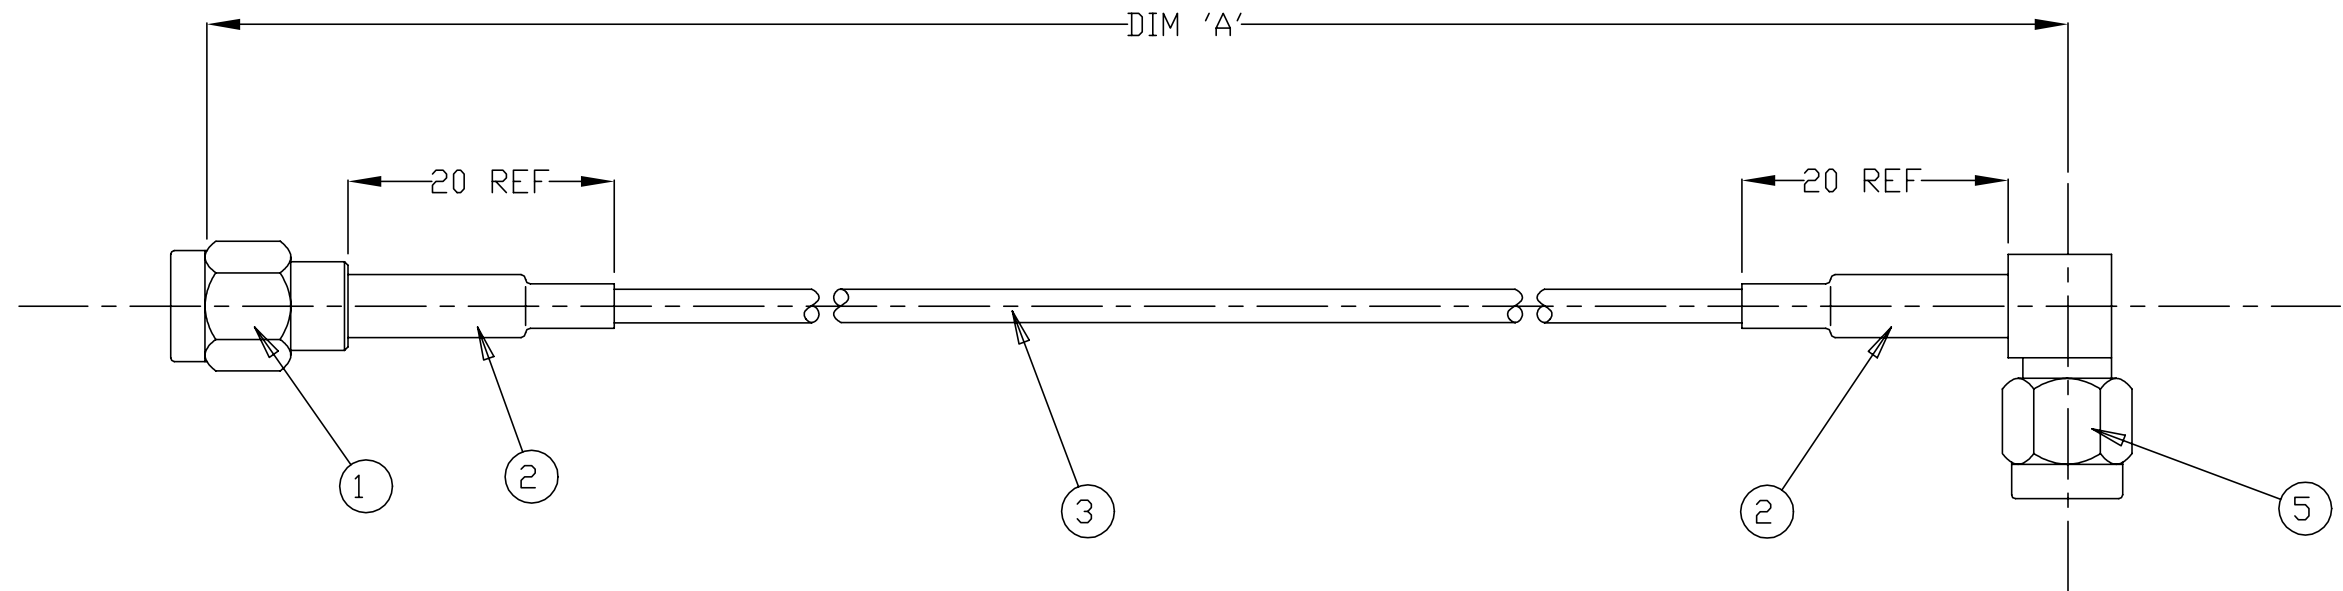

4

3

2

1

© - TE Connectivity. All Rights Reserved.

REVISIONS

P	LTR	DESCRIPTION	DATE	DWN	APVD
	E1	ECR-20-004661	22OCT2020	SJ	SBH

ITEM NO	PART NUMBER	APPROVED ALTERNATIVE PART NUMBER	DESCRIPTION	QTY/ ASSY
1	1-1478916-0	1-1478916-1	SMA STR PLG C/CRMP RG174 GSS	1
2	NB11784001	N/A	ATUM-8/2-0-SP (9-1194016-4)	0.04
3	1337715-5	N/A	RG174 - BLACK CABLE	A/R
4	1052075-1	N/A	50 ohm SMA ELBOW PLUG - GOLD	1

1000 ±25	1337811-3	OBSOLETE
500 ±12	1337811-2	
250 ±10	1337811-1	
DIM 'A'	TYCO PART NUMBER	

THIS DRAWING IS A CONTROLLED DOCUMENT.		DWN R.CHURCHILL 21DEC2000	TE TE Connectivity	
		CHK D.DICK 21DEC2000		
		APVD J.JEWELL 21DEC2000	NAME SMA PLUG- SMA PLUG CABLE ASSEMBLY	
DIMENSIONS: mm		PRODUCT SPEC	SIZE CAGE CODE DRAWING NO RESTRICTED TO	
		TOLERANCES UNLESS OTHERWISE SPECIFIED: 0 PLC ± - 1 PLC ± 0.1 2 PLC ± 0.01 3 PLC ± 0.001 4 PLC ± 0.0001 ANGLES ± -	A3 00779 C=1337811	
MATERIAL		FINISH	WEIGHT 0.000000	
			CUSTOMER DRAWING	
			SCALE 1:1	SHEET 1 of 1
				REV E1