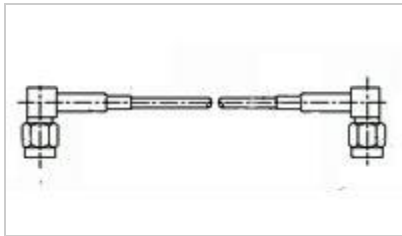

### RF Coax Cable Assemblies

**50 OHM COAX SMA ELB PLUG ELB P**

##### **Product Highlights**

- 2 Connectorized Ends
- RF Coax Cable Assemblies Application
- Type of Connector = SMA Right Angle Plug to SMA Right Angle Plug
- Assembly Length = .25 M
- Coaxial Cable Type (RG/U or Mfg.) = 316