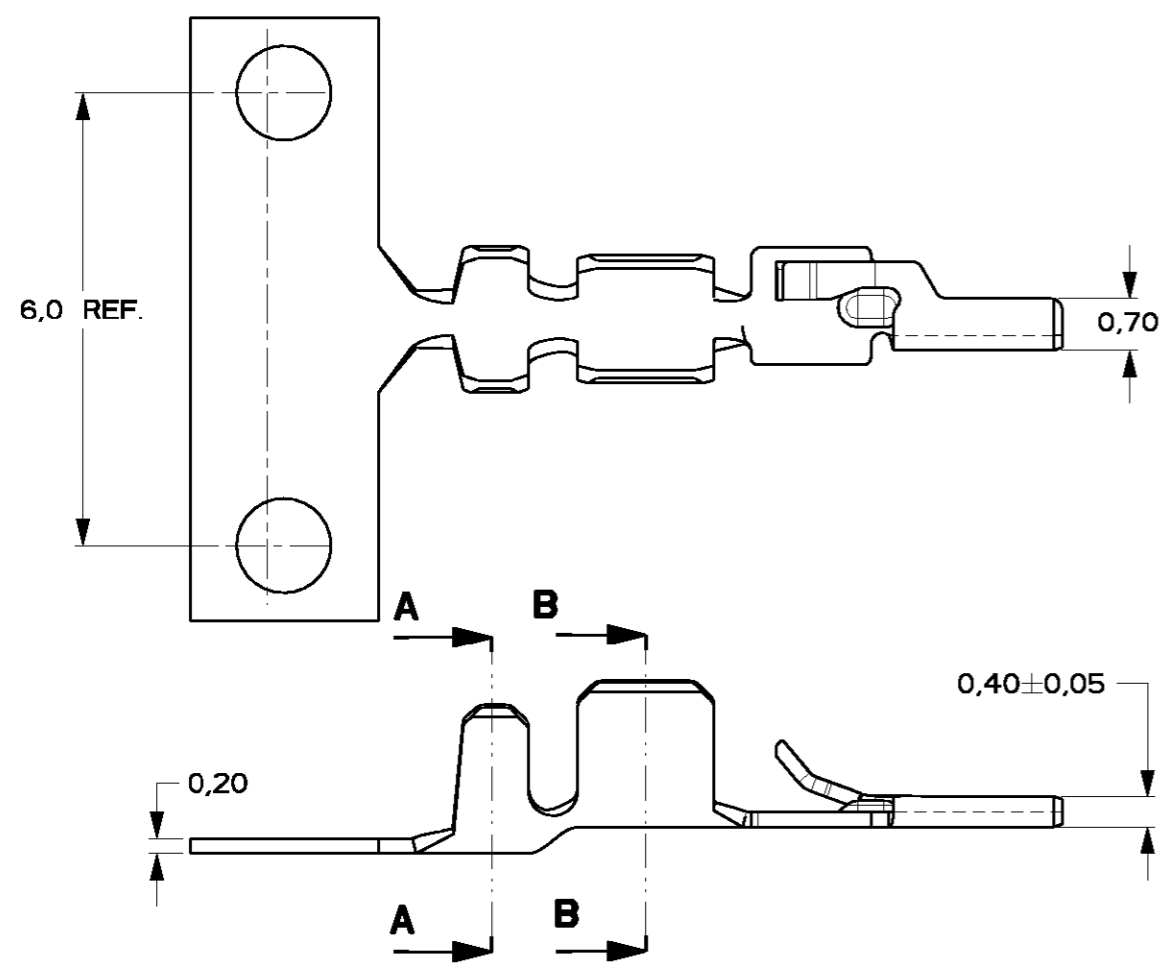

4

3

2

1

THIS DRAWING IS UNPUBLISHED. **XXXXXXXXXXXXX** DATE: -
 © COPYRIGHT - BY - ALL RIGHTS RESERVED.

LOC	DIST	REVISIONS			
H	-	LTR	DESCRIPTION	DATE	APVD
		E1	REVISED PER ECO-11-005294	30APR11	HMR

- NOTES:**
1. WIRE RANGE 24-20 AWG
 2. INSULATION RANGE \varnothing .50- .060 (1,27-1,52 mm)
 3. FOR APPLICATOR USE ONLY
 4. FOR HANDTOOL USE ONLY
 5. FOR APPLICABLE CONNECTOR HOUSINGS SEE C-338095.

4	750	Pre-Tin	COSI-contact	Phosphorbronze	1-0338097-1
3	15000	Pre-Tin	COSI-contact	Phosphorbronze	0-0338097-1
	Pcs/reel	Finish	Description	Material	Partnumber

DWN M.V.AMELSFORT		TE Connectivity			
CHK Hv.Delft					
APVD -		NAME MICRO-MATCH COSI CONTACT			
PRODUCT SPEC 108-19052		20-24 AWG			
APPLICATION SPEC 114-19051		SIZE A3	CAGE CODE 00779	DRAWING NO. C-338097	
MATERIAL		WEIGHT -		SCALE 10:1 SHEET 1 OF 1 REV E1	
FINISH Pre-tinplated		CUSTOMER DRAWING			