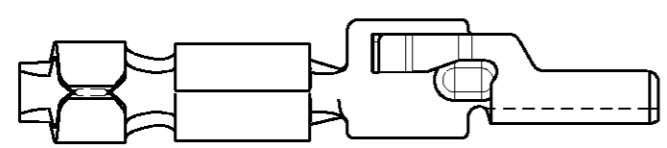

4

3

2

1

THIS DRAWING IS UNPUBLISHED. **XXXXXXXXXXXXX** DATE: -
 © COPYRIGHT - BY - ALL RIGHTS RESERVED.

LOC	DIST	REVISIONS			
H	-	LTR	DESCRIPTION	DATE	APVD
		E1	REVISED PER ECO-11-005294	30APR11	HMR

- NOTES:**
1. WIRE RANGE 24-20 AWG
 2. INSULATION RANGE \varnothing .50- .060 (1,27-1,52 mm)
 3. FOR APPLICATOR USE ONLY
 4. FOR HANDTOOL USE ONLY
 5. FOR APPLICABLE CONNECTOR HOUSINGS SEE C-338095.

4	750	Pre-Tin	COSI-contact	Phosphorbronze	1-0338097-1
3	15000	Pre-Tin	COSI-contact	Phosphorbronze	0-0338097-1
	Pcs/reel	Finish	Description	Material	Partnumber

DWN M.V.AMELSFORT		TE Connectivity			
CHK Hv.Delft					
APVD -		NAME MICRO-MATCH COSI CONTACT			
PRODUCT SPEC 108-19052		20-24 AWG			
APPLICATION SPEC 114-19051		SIZE A3	CAGE CODE 00779	DRAWING NO. C-338097	
MATERIAL		WEIGHT -		SCALE 10:1 SHEET 1 OF 1 REV E1	
FINISH Pre-tinplated		CUSTOMER DRAWING			