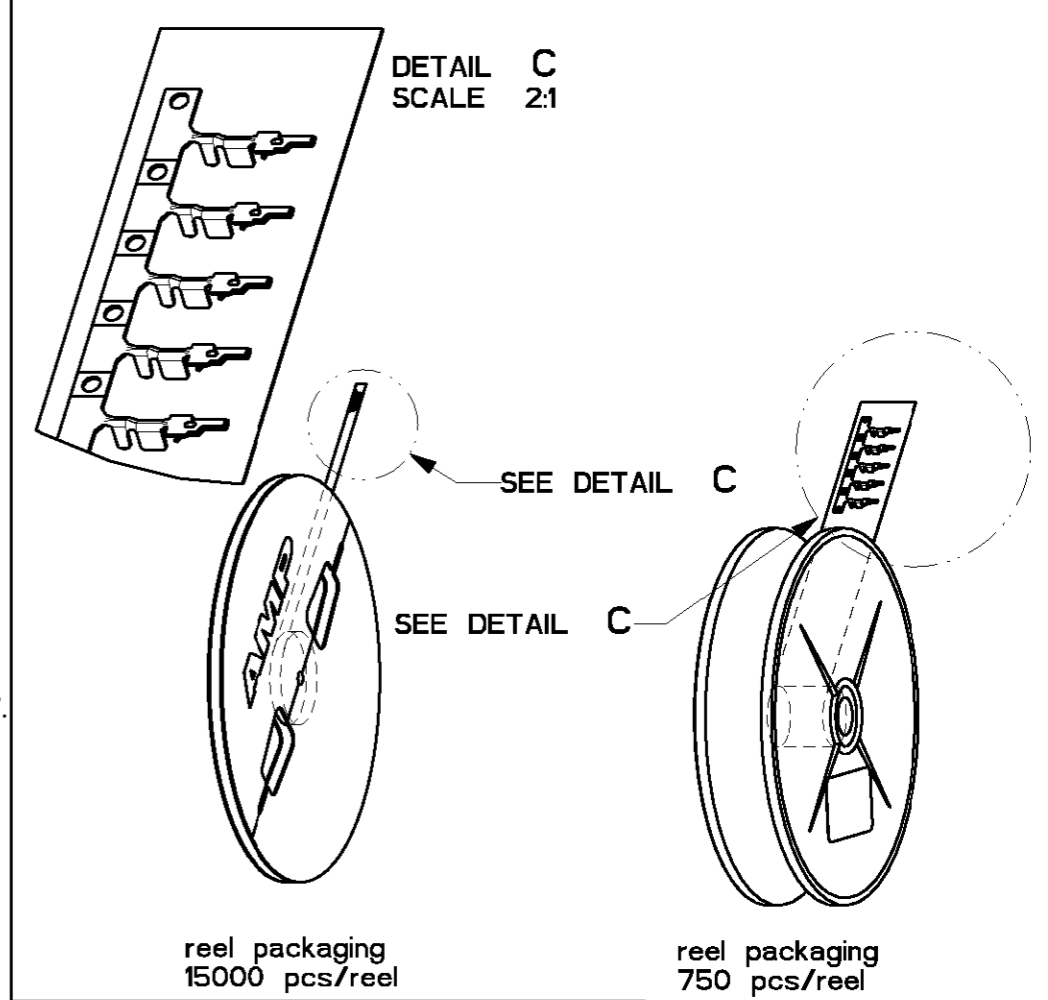

4

3

2

1

THIS DRAWING IS UNPUBLISHED. **XXXXXXXXXXXXX** DATE: -
 © COPYRIGHT - BY - ALL RIGHTS RESERVED.

LOC	DIST	REVISIONS			
H	-	LTR	DESCRIPTION	DATE	APVD
		E1	REVISED PER ECO-11-005294	30APR11	HMR

- NOTES:**
1. WIRE RANGE 24-20 AWG
 2. INSULATION RANGE \varnothing .50- .060 (1,27-1,52 mm)
 3. FOR APPLICATOR USE ONLY
 4. FOR HANDTOOL USE ONLY
 5. FOR APPLICABLE CONNECTOR HOUSINGS SEE C-338095.

4	750	Pre-Tin	COSI-contact	Phosphorbronze	1-0338097-1
3	15000	Pre-Tin	COSI-contact	Phosphorbronze	0-0338097-1
	Pcs/reel	Finish	Description	Material	Partnumber

DWN M.V.AMELSFORT		TE Connectivity			
CHK Hv.Delft					
APVD -		NAME MICRO-MATCH COSI CONTACT			
PRODUCT SPEC 108-19052		20-24 AWG			
APPLICATION SPEC 114-19051		SIZE A3	CAGE CODE 00779	DRAWING NO. C-338097	
MATERIAL		WEIGHT -		SCALE 10:1 SHEET 1 OF 1 REV E1	
FINISH Pre-tinplated		CUSTOMER DRAWING			