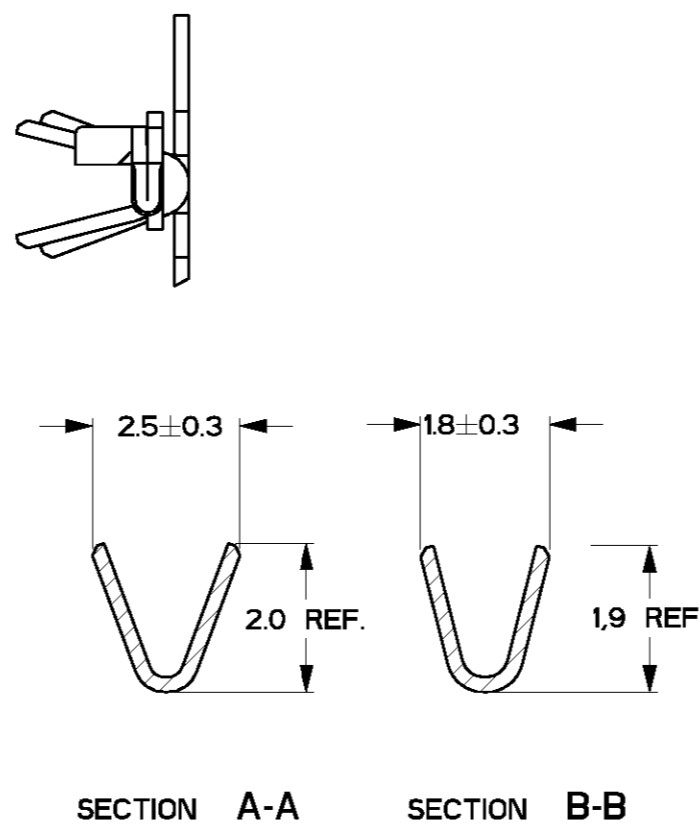

4

3

2

1

THIS DRAWING IS UNPUBLISHED. **XXXXXXXXXXXXX** DATE: -
 © COPYRIGHT - BY - ALL RIGHTS RESERVED.

LOC	DIST	REVISIONS			
H	-	LTR	DESCRIPTION	DATE	APVD
		E1	REVISED PER ECO-11-005294	30APR11	HMR

- NOTES:**
1. WIRE RANGE 24-20 AWG
 2. INSULATION RANGE \varnothing .50- .060 (1,27-1,52 mm)
 3. FOR APPLICATOR USE ONLY
 4. FOR HANDTOOL USE ONLY
 5. FOR APPLICABLE CONNECTOR HOUSINGS SEE C-338095.

4	750	Pre-Tin	COSI-contact	Phosphorbronze	1-0338097-1
3	15000	Pre-Tin	COSI-contact	Phosphorbronze	0-0338097-1
	Pcs/reel	Finish	Description	Material	Partnumber

DWN M.V.AMELSFORT		TE Connectivity			
CHK Hv.Delft					
APVD -		NAME MICRO-MATCH COSI CONTACT			
PRODUCT SPEC 108-19052		20-24 AWG			
APPLICATION SPEC 114-19051		SIZE A3	CAGE CODE 00779	DRAWING NO. C-338097	
MATERIAL		WEIGHT -		SCALE 10:1 SHEET 1 OF 1 REV E1	
FINISH Pre-tinplated		CUSTOMER DRAWING			