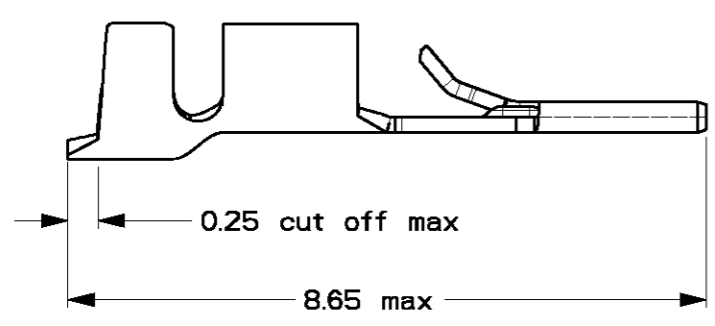

4

3

2

1

THIS DRAWING IS UNPUBLISHED. **XXXXXXXXXXXXX** DATE: -
 © COPYRIGHT - BY - ALL RIGHTS RESERVED.

LOC	DIST	REVISIONS			
H	-	LTR	DESCRIPTION	DATE	APVD
		E1	REVISED PER ECO-11-005294	30APR11	HMR

- NOTES:**
1. WIRE RANGE 24-20 AWG
 2. INSULATION RANGE \varnothing .50- .060 (1,27-1,52 mm)
 3. FOR APPLICATOR USE ONLY
 4. FOR HANDTOOL USE ONLY
 5. FOR APPLICABLE CONNECTOR HOUSINGS SEE C-338095.

4	750	Pre-Tin	COSI-contact	Phosphorbronze	1-0338097-1
3	15000	Pre-Tin	COSI-contact	Phosphorbronze	0-0338097-1
	Pcs/reel	Finish	Description	Material	Partnumber

DWN M.V.AMELSFORT		TE Connectivity			
CHK Hv.Delft					
APVD -		NAME MICRO-MATCH COSI CONTACT			
PRODUCT SPEC 108-19052		20-24 AWG			
APPLICATION SPEC 114-19051		SIZE A3	CAGE CODE 00779	DRAWING NO. C-338097	
MATERIAL		WEIGHT -		SCALE 10:1 SHEET 1 OF 1 REV E1	
FINISH Pre-tinplated		CUSTOMER DRAWING			