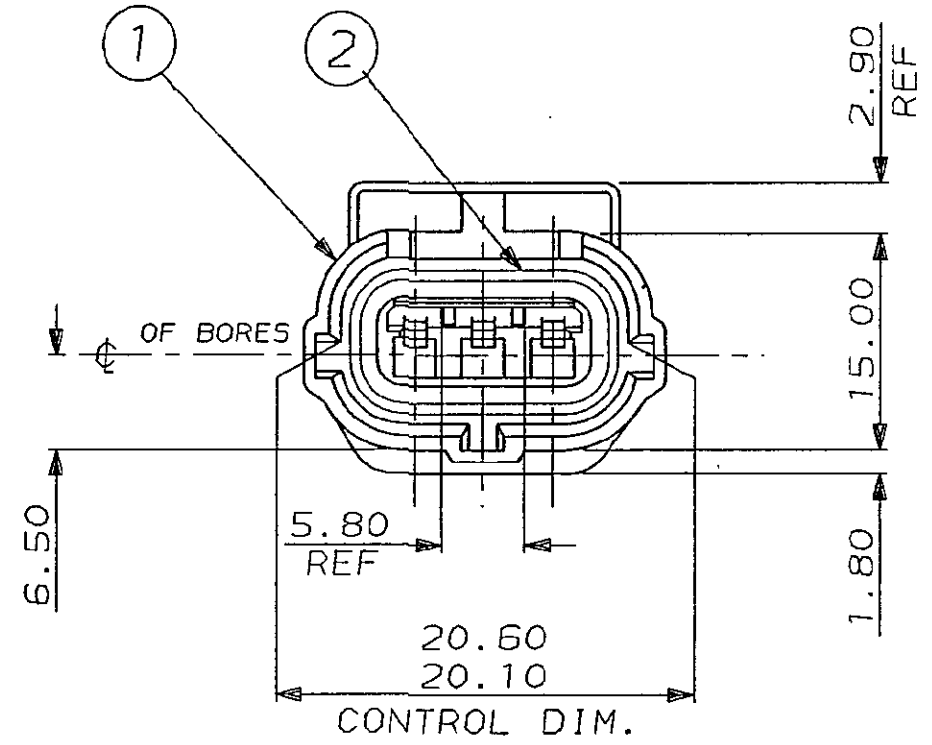

C.A.D. FILE CODE
5. C344273

DO NOT SCALE

DIMENSIONS IN MM.

$$2 \times 4.80 = 9.60$$

BORE CENTRES

SCRAP VIEW (SEAL NOT SHOWN)

SCRAP VIEW

| 2 | GREY | NITRILE RUBBER | | PERIPHERAL SEAL | 1 | 1-344273-4 (WHITE) |
|----------|--------|-----------------|----------|-----------------|----------------|--------------------|
| 1 | WHITE | NYLON 66 | 344272-4 | 3 WAY REC. HSG. | 1 | |
| 2 | GREY | NITRILE RUBBER | | PERIPHERAL SEAL | 1 | 1-344273-3 (BLUE) |
| 1 | BLUE | NYLON 66 | 344272-3 | 3 WAY REC. HSG. | 1 | |
| 2 | GREY | NITRILE RUBBER | | PERIPHERAL SEAL | 1 | 1-344273-2 (RED) |
| 1 | RED | NYLON 66 | 344272-2 | 3 WAY REC. HSG. | 1 | |
| 2 | GREY | NITRILE RUBBER | | PERIPHERAL SEAL | 1 | 1-344273-1 (BLACK) |
| 1 | BLACK | NYLON 66 | 344272-1 | 3 WAY REC. HSG. | 1 | |
| 2 | ORANGE | SILICONE RUBBER | | PERIPHERAL SEAL | 1 | 344273-4 (WHITE) |
| 1 | WHITE | NYLON 66 | 344272-4 | 3 WAY REC. HSG. | 1 | |
| 2 | ORANGE | SILICONE RUBBER | | PERIPHERAL SEAL | 1 | 344273-3 (BLUE) |
| 1 | BLUE | NYLON 66 | 344272-3 | 3 WAY REC. HSG. | 1 | |
| 2 | ORANGE | SILICONE RUBBER | | PERIPHERAL SEAL | 1 | 344273-2 (RED) |
| 1 | RED | NYLON 66 | 344272-2 | 3 WAY REC. HSG. | 1 | |
| 2 | ORANGE | SILICONE RUBBER | | PERIPHERAL SEAL | 1 | 344273-1 (BLACK) |
| 1 | BLACK | NYLON 66 | 344272-1 | 3 WAY REC. HSG. | 1 | |
| ITEM No. | COLOUR | MATERIAL | PART No. | DESCRIPTION | QTY. PER ASSY. | ASSEMBLY PART No. |

CUSTOMER DRG.
FOR REFERENCE ONLY.

TOLERANCES
UNLESS OTHERWISE
STATED :
DEC ± 0.5
ANGLES ± 1°

DR. R.S.

5.11.87

CH. R.R.

APP. B.J.

STE TE Connectivity

NAME
3 WAY REC. HSG. ASSY.
ECONOSEAL 3 LOW CURRENT

| | | | | | | | | |
|-----|------------------------------|---------|--------------|----------|------------|--------------------|-----------|--------------|
| K1 | REVISED PER ECO-11-005294 | 08APR11 | SCALE 2/1 | LOC E | SIZE A3 | DWG.No. C344273 | REV K1 | SHEET 1/1 |
| REV | MODIFICATION | DATE | | | | | | |