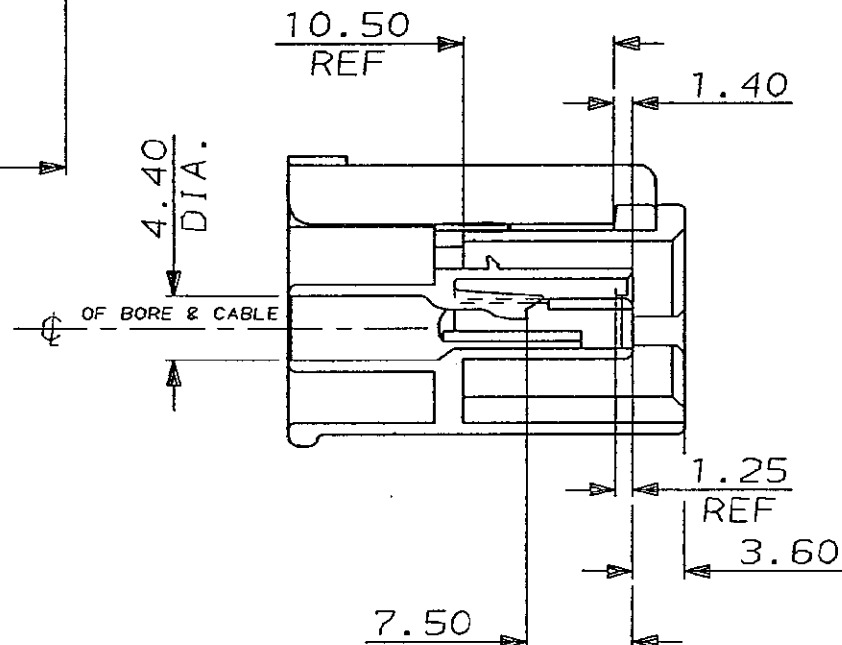

C.A.D. FILE CODE
5. C344273

DO NOT SCALE

DIMENSIONS IN MM.

$$2 \times 4.80 = 9.60$$

BORE CENTRES

SCRAP VIEW (SEAL NOT SHOWN)

SCRAP VIEW

| 2 | GREY | NITRILE RUBBER | | PERIPHERAL SEAL | 1 | 1-344273-4 (WHITE) |
|----------|--------|-----------------|----------|-----------------|----------------|--------------------|
| 1 | WHITE | NYLON 66 | 344272-4 | 3 WAY REC. HSG. | 1 | |
| 2 | GREY | NITRILE RUBBER | | PERIPHERAL SEAL | 1 | 1-344273-3 (BLUE) |
| 1 | BLUE | NYLON 66 | 344272-3 | 3 WAY REC. HSG. | 1 | |
| 2 | GREY | NITRILE RUBBER | | PERIPHERAL SEAL | 1 | 1-344273-2 (RED) |
| 1 | RED | NYLON 66 | 344272-2 | 3 WAY REC. HSG. | 1 | |
| 2 | GREY | NITRILE RUBBER | | PERIPHERAL SEAL | 1 | 1-344273-1 (BLACK) |
| 1 | BLACK | NYLON 66 | 344272-1 | 3 WAY REC. HSG. | 1 | |
| 2 | ORANGE | SILICONE RUBBER | | PERIPHERAL SEAL | 1 | 344273-4 (WHITE) |
| 1 | WHITE | NYLON 66 | 344272-4 | 3 WAY REC. HSG. | 1 | |
| 2 | ORANGE | SILICONE RUBBER | | PERIPHERAL SEAL | 1 | 344273-3 (BLUE) |
| 1 | BLUE | NYLON 66 | 344272-3 | 3 WAY REC. HSG. | 1 | |
| 2 | ORANGE | SILICONE RUBBER | | PERIPHERAL SEAL | 1 | 344273-2 (RED) |
| 1 | RED | NYLON 66 | 344272-2 | 3 WAY REC. HSG. | 1 | |
| 2 | ORANGE | SILICONE RUBBER | | PERIPHERAL SEAL | 1 | 344273-1 (BLACK) |
| 1 | BLACK | NYLON 66 | 344272-1 | 3 WAY REC. HSG. | 1 | |
| ITEM No. | COLOUR | MATERIAL | PART No. | DESCRIPTION | QTY. PER ASSY. | ASSEMBLY PART No. |

CUSTOMER DRG.
FOR REFERENCE ONLY.

TOLERANCES
UNLESS OTHERWISE
STATED :
DEC ± 0.5
ANGLES ± 1°

DR. R.S.

5.11.87

CH. R.R.

APP. B.J.

STE TE Connectivity

NAME
3 WAY REC. HSG. ASSY.
ECONOSEAL 3 LOW CURRENT

| | | | | | | | | |
|-----|------------------------------|---------|--------------|----------|------------|--------------------|-----------|--------------|
| K1 | REVISED PER ECO-11-005294 | 08APR11 | SCALE 2/1 | LOC E | SIZE A3 | DWG.No. C344273 | REV K1 | SHEET 1/1 |
| REV | MODIFICATION | DATE | | | | | | |