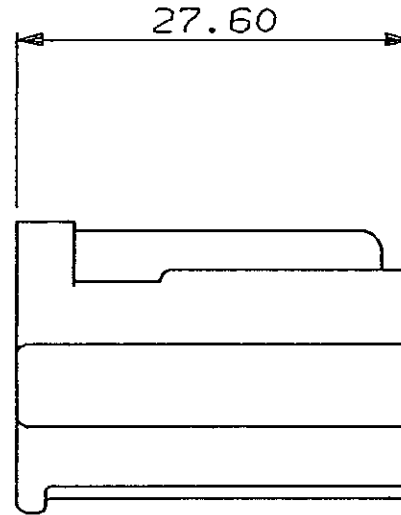

C.A.D. FILE CODE
5. C344273

DO NOT SCALE

DIMENSIONS IN MM.

$$2 \times 4.80 = 9.60$$

BORE CENTRES

SCRAP VIEW (SEAL NOT SHOWN)

SCRAP VIEW

| 2 | GREY | NITRILE RUBBER | | PERIPHERAL SEAL | 1 | 1-344273-4 (WHITE) |
|----------|--------|-----------------|----------|-----------------|----------------|--------------------|
| 1 | WHITE | NYLON 66 | 344272-4 | 3 WAY REC. HSG. | 1 | |
| 2 | GREY | NITRILE RUBBER | | PERIPHERAL SEAL | 1 | 1-344273-3 (BLUE) |
| 1 | BLUE | NYLON 66 | 344272-3 | 3 WAY REC. HSG. | 1 | |
| 2 | GREY | NITRILE RUBBER | | PERIPHERAL SEAL | 1 | 1-344273-2 (RED) |
| 1 | RED | NYLON 66 | 344272-2 | 3 WAY REC. HSG. | 1 | |
| 2 | GREY | NITRILE RUBBER | | PERIPHERAL SEAL | 1 | 1-344273-1 (BLACK) |
| 1 | BLACK | NYLON 66 | 344272-1 | 3 WAY REC. HSG. | 1 | |
| 2 | ORANGE | SILICONE RUBBER | | PERIPHERAL SEAL | 1 | 344273-4 (WHITE) |
| 1 | WHITE | NYLON 66 | 344272-4 | 3 WAY REC. HSG. | 1 | |
| 2 | ORANGE | SILICONE RUBBER | | PERIPHERAL SEAL | 1 | 344273-3 (BLUE) |
| 1 | BLUE | NYLON 66 | 344272-3 | 3 WAY REC. HSG. | 1 | |
| 2 | ORANGE | SILICONE RUBBER | | PERIPHERAL SEAL | 1 | 344273-2 (RED) |
| 1 | RED | NYLON 66 | 344272-2 | 3 WAY REC. HSG. | 1 | |
| 2 | ORANGE | SILICONE RUBBER | | PERIPHERAL SEAL | 1 | 344273-1 (BLACK) |
| 1 | BLACK | NYLON 66 | 344272-1 | 3 WAY REC. HSG. | 1 | |
| ITEM No. | COLOUR | MATERIAL | PART No. | DESCRIPTION | QTY. PER ASSY. | ASSEMBLY PART No. |

CUSTOMER DRG.
FOR REFERENCE ONLY.

TOLERANCES
UNLESS OTHERWISE
STATED :
DEC ± 0.5
ANGLES ± 1°

DR. R.S.

5.11.87

CH. R.R.

APP. B.J.

STE TE Connectivity

NAME
3 WAY REC. HSG. ASSY.
ECONOSEAL 3 LOW CURRENT