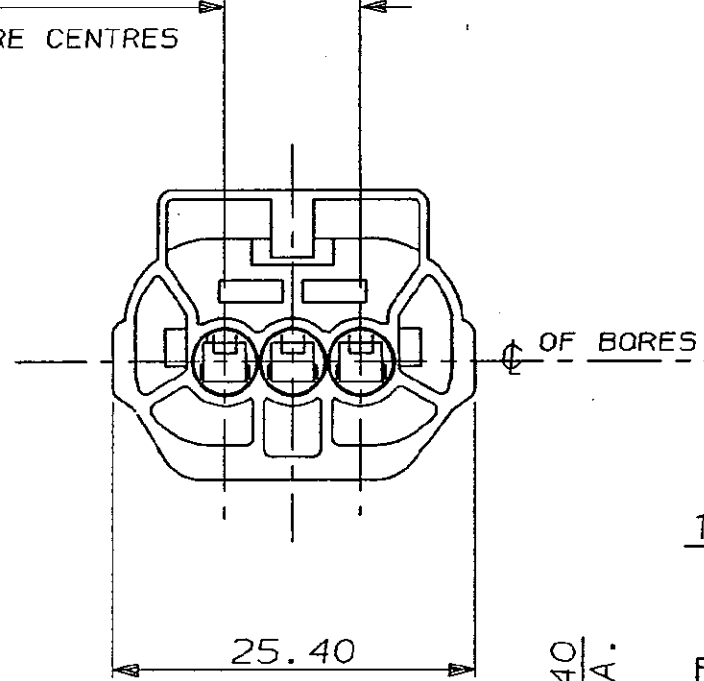

C.A.D. FILE CODE
5. C344273

DO NOT SCALE

DIMENSIONS IN MM.

$$2 \times 4.80 = 9.60$$

BORE CENTRES

SCRAP VIEW (SEAL NOT SHOWN)

SCRAP VIEW

| 2 | GREY | NITRILE RUBBER | | PERIPHERAL SEAL | 1 | 1-344273-4 (WHITE) |
|----------|--------|-----------------|----------|-----------------|----------------|--------------------|
| 1 | WHITE | NYLON 66 | 344272-4 | 3 WAY REC. HSG. | 1 | |
| 2 | GREY | NITRILE RUBBER | | PERIPHERAL SEAL | 1 | 1-344273-3 (BLUE) |
| 1 | BLUE | NYLON 66 | 344272-3 | 3 WAY REC. HSG. | 1 | |
| 2 | GREY | NITRILE RUBBER | | PERIPHERAL SEAL | 1 | 1-344273-2 (RED) |
| 1 | RED | NYLON 66 | 344272-2 | 3 WAY REC. HSG. | 1 | |
| 2 | GREY | NITRILE RUBBER | | PERIPHERAL SEAL | 1 | 1-344273-1 (BLACK) |
| 1 | BLACK | NYLON 66 | 344272-1 | 3 WAY REC. HSG. | 1 | |
| 2 | ORANGE | SILICONE RUBBER | | PERIPHERAL SEAL | 1 | 344273-4 (WHITE) |
| 1 | WHITE | NYLON 66 | 344272-4 | 3 WAY REC. HSG. | 1 | |
| 2 | ORANGE | SILICONE RUBBER | | PERIPHERAL SEAL | 1 | 344273-3 (BLUE) |
| 1 | BLUE | NYLON 66 | 344272-3 | 3 WAY REC. HSG. | 1 | |
| 2 | ORANGE | SILICONE RUBBER | | PERIPHERAL SEAL | 1 | 344273-2 (RED) |
| 1 | RED | NYLON 66 | 344272-2 | 3 WAY REC. HSG. | 1 | |
| 2 | ORANGE | SILICONE RUBBER | | PERIPHERAL SEAL | 1 | 344273-1 (BLACK) |
| 1 | BLACK | NYLON 66 | 344272-1 | 3 WAY REC. HSG. | 1 | |
| ITEM No. | COLOUR | MATERIAL | PART No. | DESCRIPTION | QTY. PER ASSY. | ASSEMBLY PART No. |

CUSTOMER DRG.
FOR REFERENCE ONLY.

TOLERANCES
UNLESS OTHERWISE
STATED :
DEC ± 0.5
ANGLES ± 1°

DR. R.S.

5.11.87

CH. R.R.

APP. B.J.

STE TE Connectivity

NAME
3 WAY REC. HSG. ASSY.
ECONOSEAL 3 LOW CURRENT

| | | | | | | | | |
|-----|------------------------------|---------|--------------|----------|------------|--------------------|-----------|--------------|
| K1 | REVISED PER ECO-11-005294 | 08APR11 | SCALE 2/1 | LOC E | SIZE A3 | DWG.No. C344273 | REV K1 | SHEET 1/1 |
| REV | MODIFICATION | DATE | | | | | | |