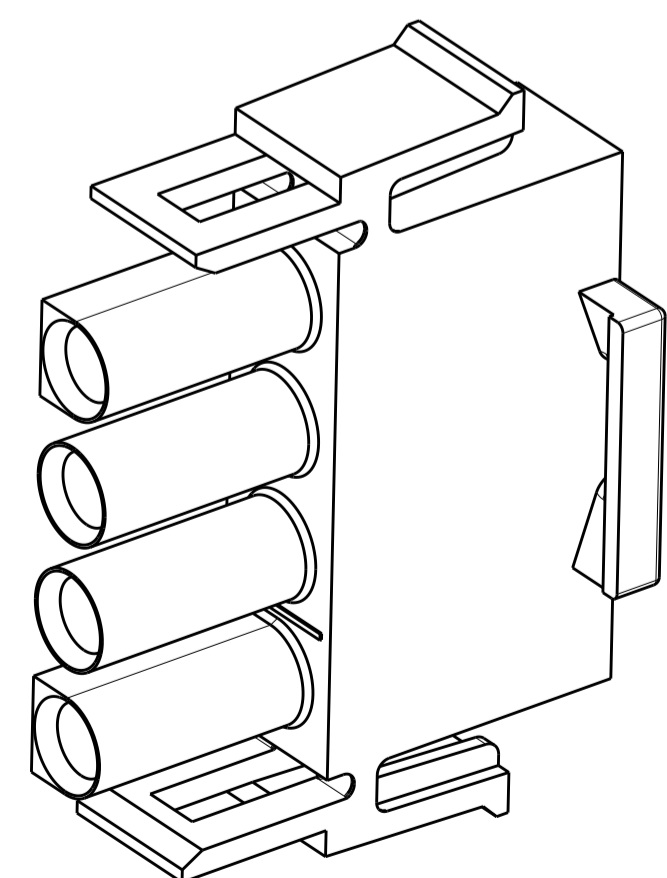

DETAIL A  
OPTIONAL CONSTRUCTION

DETAIL B  
350779-4 ONLY

DETAIL C  
350779-4 ONLY

350779-4

REVISIONS				
P.	LTN	DESCRIPTION	DATE	APVD
	AB7	REDRAWN PER ECO-19-005708	14MAY2019	BKW SF

- MATES WITH APPROPRIATE UNIVERSAL MATE-N-LOCK™ CAP OR HEADER.
  - SMALL NICKS ARE PERMITTED ON THE CIRCUIT TOWERS WHICH COULD INCREASE THE INITIAL HOUSING MATING FORCE BY UP TO 4.4 NEWTONS (1.0 LBS.). NO INDIVIDUAL NICKED TOWER SHALL INCREASE THIS FORCE BY OVER 2.2 NEWTONS (.5 LBS).
  - DIMENSIONS SHOWN REPRESENT PRODUCT IN DRY, AS MOLDED, CONDITION. ADDITIONAL 2% GROWTH DUE TO SUBSEQUENT MOISTURE ABSORPTION MAY OCCUR AND SHOULD BE ACCOUNTED FOR.
- △4 FOUR RIBS EQUALLY SPACED, NO SPECIFIC ORIENTATION. NO RIBS OR SIX RIBS EQUALLY SPACED, NO SPECIFIC ORIENTATION, OPTIONAL.
  - △5 NOT MANUFACTURED IN THE U.S.
  - △6 UNDERWRITERS RECOGNIZED COMPONENT LOGO AND CSA CERTIFICATION LOGO TO BE LOCATED ONCE ON ANY SIDE OF HOUSING.
  - △7 MATERIAL CORRESPONDING TO THE REQUIREMENT OF IEC60335-1 (INCL. GWT 750°C WITHOUT FLAME)
  - △8 SHOWN FOR CONVENIENCE: AMP OR TE LOGO MAY BE ON ANY EXTERNAL SURFACE.

THIS DRAWING IS A CONTROLLED DOCUMENT.		OWN: B. WEAVER 14MAY2019	TE Connectivity
DIMENSIONS: mm		CHK: S. FERNANDES 14MAY2019	
TOLERANCES UNLESS OTHERWISE SPECIFIED:		APVD: T. BENCHOFF 14MAY2019	NAME: PLUG, 4 CIRCUIT, UNIVERSAL MATE-N-LOCK PRODUCT SPEC: - APPLICATION SPEC: -
0 PLC ±.4		SIZE: -	
1 PLC ±0.4		WEIGHT: -	RESTRICTED TO: - SCALE: 4:1 SHEET 1 OF 1 REV: AB7
2 PLC ±0.20		CUSTOMER DRAWING	
3 PLC ±.4			
4 PLC ±.4			
ANGLES ±.40°/30°			
FINISH: -			
MATERIAL: NYLON 94V-0			