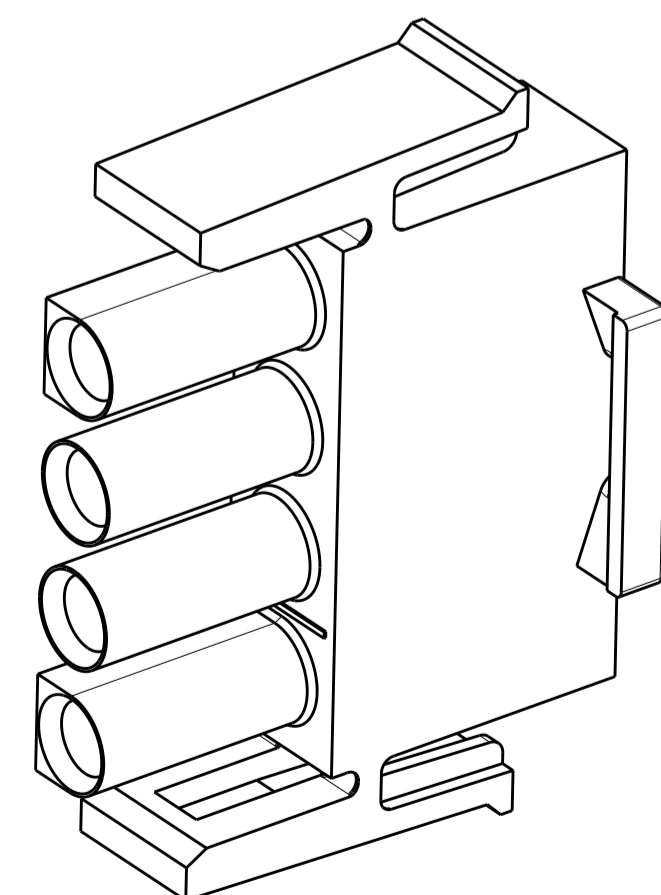

DETAIL A  
OPTIONAL CONSTRUCTION

DETAIL B  
350779-4 ONLY

DETAIL C  
350779-4 ONLY

350779-4

REVISIONS				
P.	LTN	DESCRIPTION	DATE	APVD
	AB7	REDRAWN PER ECO-19-005708	14MAY2019	BKW SF

- MATES WITH APPROPRIATE UNIVERSAL MATE-N-LOCK™ CAP OR HEADER.
  - SMALL NICKS ARE PERMITTED ON THE CIRCUIT TOWERS WHICH COULD INCREASE THE INITIAL HOUSING MATING FORCE BY UP TO 4.4 NEWTONS (1.0 LBS.). NO INDIVIDUAL NICKED TOWER SHALL INCREASE THIS FORCE BY OVER 2.2 NEWTONS (.5 LBS).
  - DIMENSIONS SHOWN REPRESENT PRODUCT IN DRY, AS MOLDED, CONDITION. ADDITIONAL 2% GROWTH DUE TO SUBSEQUENT MOISTURE ABSORPTION MAY OCCUR AND SHOULD BE ACCOUNTED FOR.
- △4 FOUR RIBS EQUALLY SPACED, NO SPECIFIC ORIENTATION. NO RIBS OR SIX RIBS EQUALLY SPACED, NO SPECIFIC ORIENTATION, OPTIONAL.
  - △5 NOT MANUFACTURED IN THE U.S.
  - △6 UNDERWRITERS RECOGNIZED COMPONENT LOGO AND CSA CERTIFICATION LOGO TO BE LOCATED ONCE ON ANY SIDE OF HOUSING.
  - △7 MATERIAL CORRESPONDING TO THE REQUIREMENT OF IEC60335-1 (INCL. GWT 750°C WITHOUT FLAME)
  - △8 SHOWN FOR CONVENIENCE: AMP OR TE LOGO MAY BE ON ANY EXTERNAL SURFACE.

THIS DRAWING IS A CONTROLLED DOCUMENT.		OWN: B. WEAVER 14MAY2019	TE Connectivity
DIMENSIONS: mm		CHK: S. FERNANDES 14MAY2019	
TOLERANCES UNLESS OTHERWISE SPECIFIED:		APVD: T. BENCHOFF 14MAY2019	NAME: PLUG, 4 CIRCUIT, UNIVERSAL MATE-N-LOCK PRODUCT SPEC: - APPLICATION SPEC: -
0 PLC ±.4		SIZE: -	
1 PLC ±0.4		WEIGHT: -	RESTRICTED TO: - SCALE: 4:1 SHEET 1 OF 1 REV: AB7
2 PLC ±0.20		CUSTOMER DRAWING	
3 PLC ±.4			
4 PLC ±.4			
ANGLES ±.40°/30°			
FINISH: -			
MATERIAL: NYLON 94V-0			