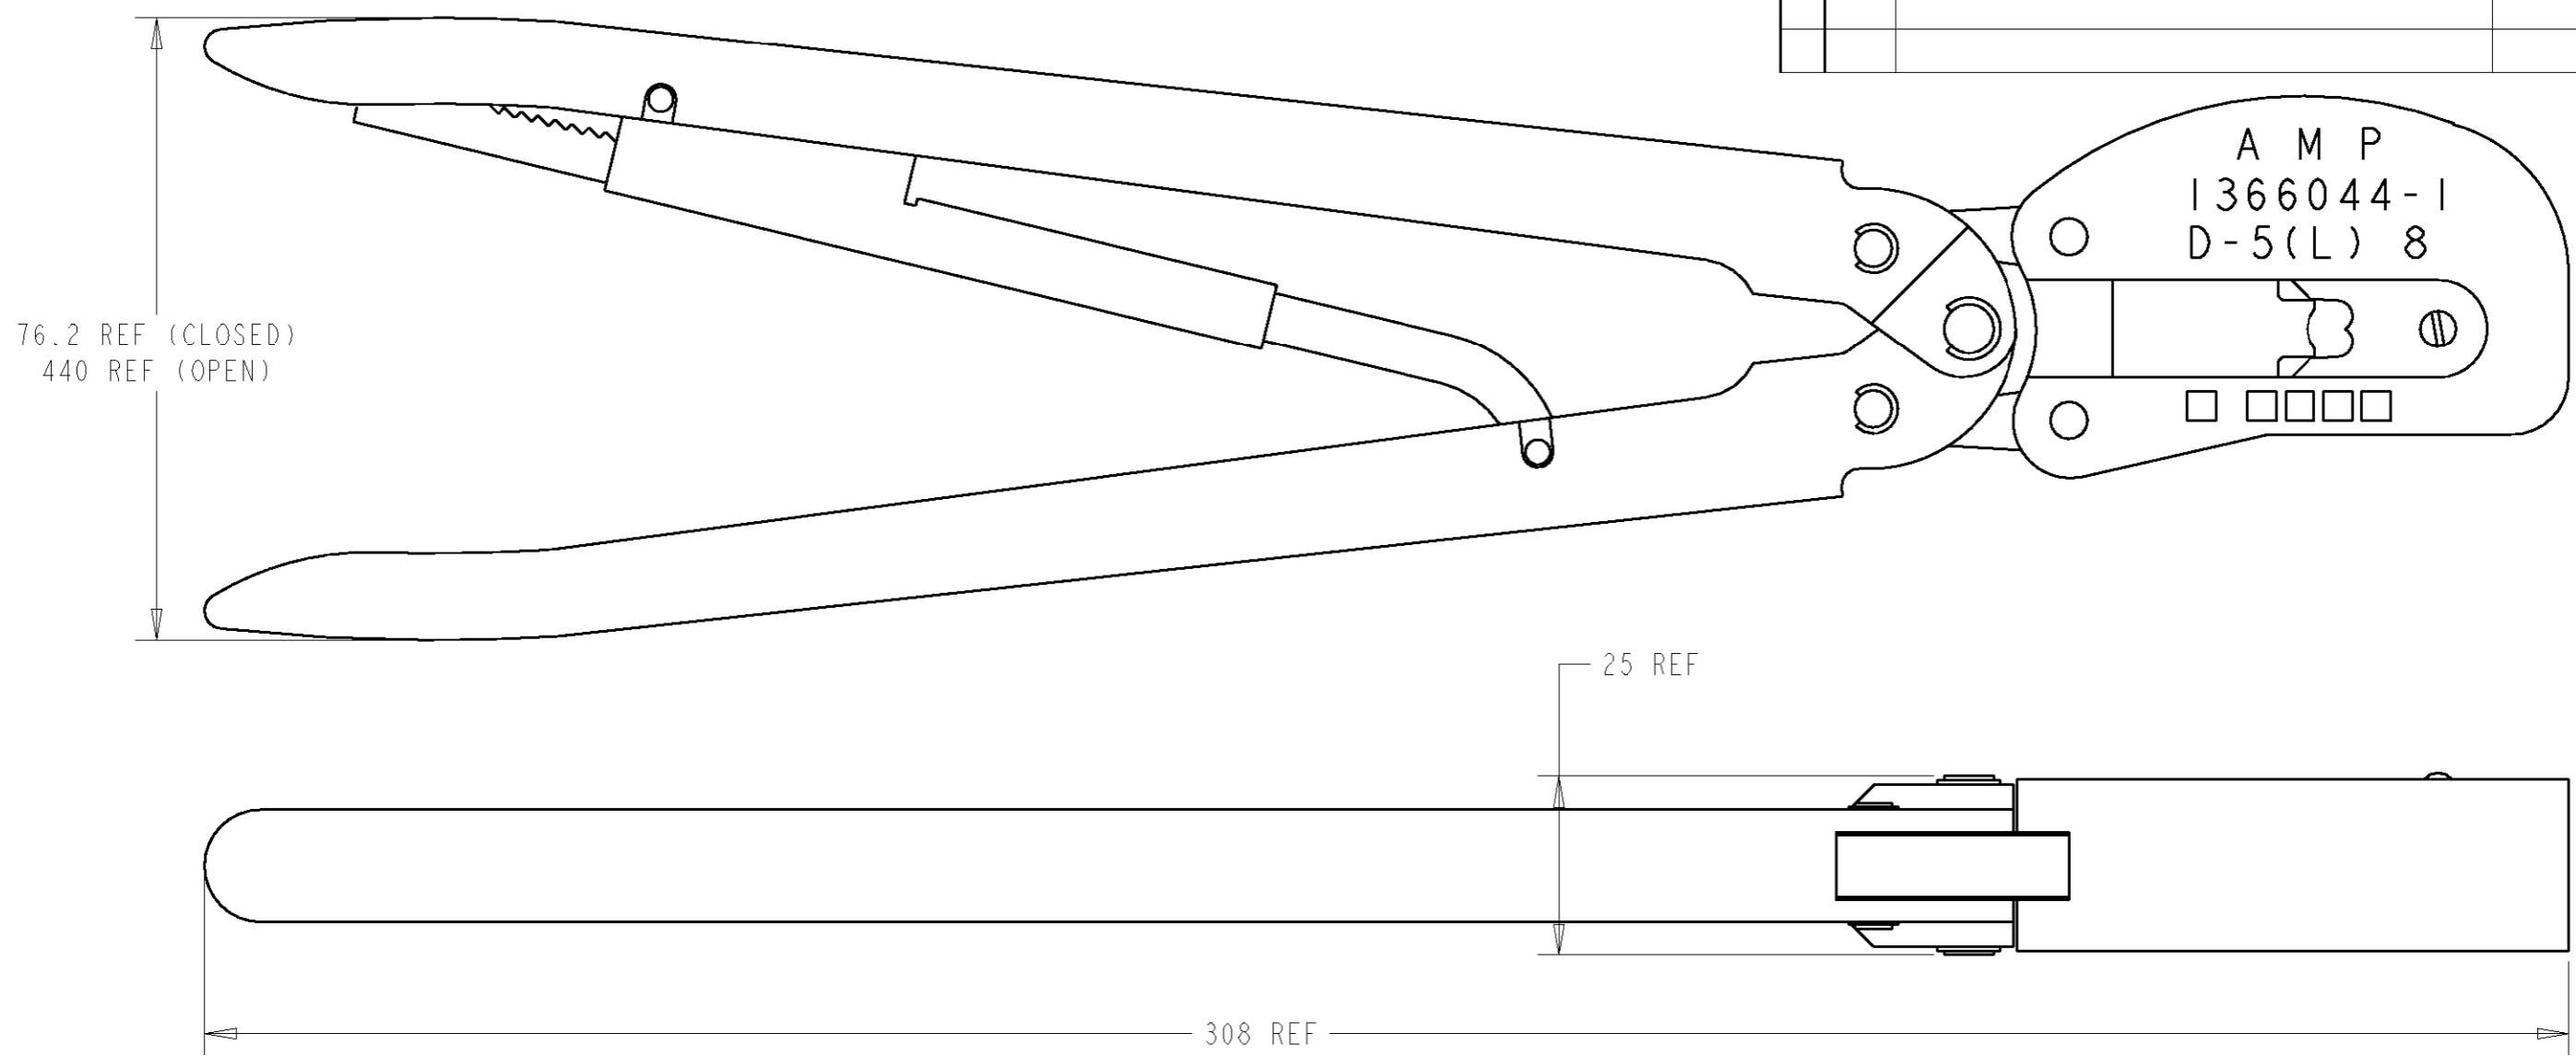

CRIMP SYMBOL	TERMINAL NO	WIRE SIZE AWG (mm ²)	INS RANGE (mm)	TERMINAL CH (mm)		IS NO	APPL SPEC	WEIGHT (g)
	L.P.			WIRE	INS			
圧着記号	適用端子型番	電線サイズ	絶縁被覆径	圧着高さ		取扱説明書番号	取付適用規格	重量
	ハ"ラ状			芯線部	被覆部			
8	1318697-6	④ #8 (7.27-9.00)	4.9-7.8	④ 3.09-3.29	6.5MAX	411-5976	114-5206	910

THIS DRAWING IS A CONTROLLED DOCUMENT FOR TYCO ELECTRONICS CORPORATION. IT IS SUBJECT TO CHANGE AND THE CONTROLLING ENGINEERING ORGANIZATION SHOULD BE CONTACTED FOR THE LATEST REVISION.

DIMENSIONS: mm	TOLERANCES UNLESS OTHERWISE SPECIFIED: 0 PLC ± 1 PLC ± 2 PLC ± 3 PLC ± 4 PLC ± ANGLES ±	DWN J.KOGA 25-Apr-01 CHK J.KOGA 25-Apr-01 APVD S.YABE 25-Apr-01	AMP Tyco Electronics AMP K.K. Kawasaki, Japan	
MATERIAL	FINISH	PRODUCT SPEC - APPLICATION SPEC - WEIGHT -	NAME HEAVY HEAD HAND TOOL (Dynamic D5-L Contact)	
		CUSTOMER DRAWING	SIZE A3 CAGE CODE 00779 DRAWING NO C-1366044-1	RESTRICTED TO -
			SCALE -	SHEET 1 OF 1 REV A