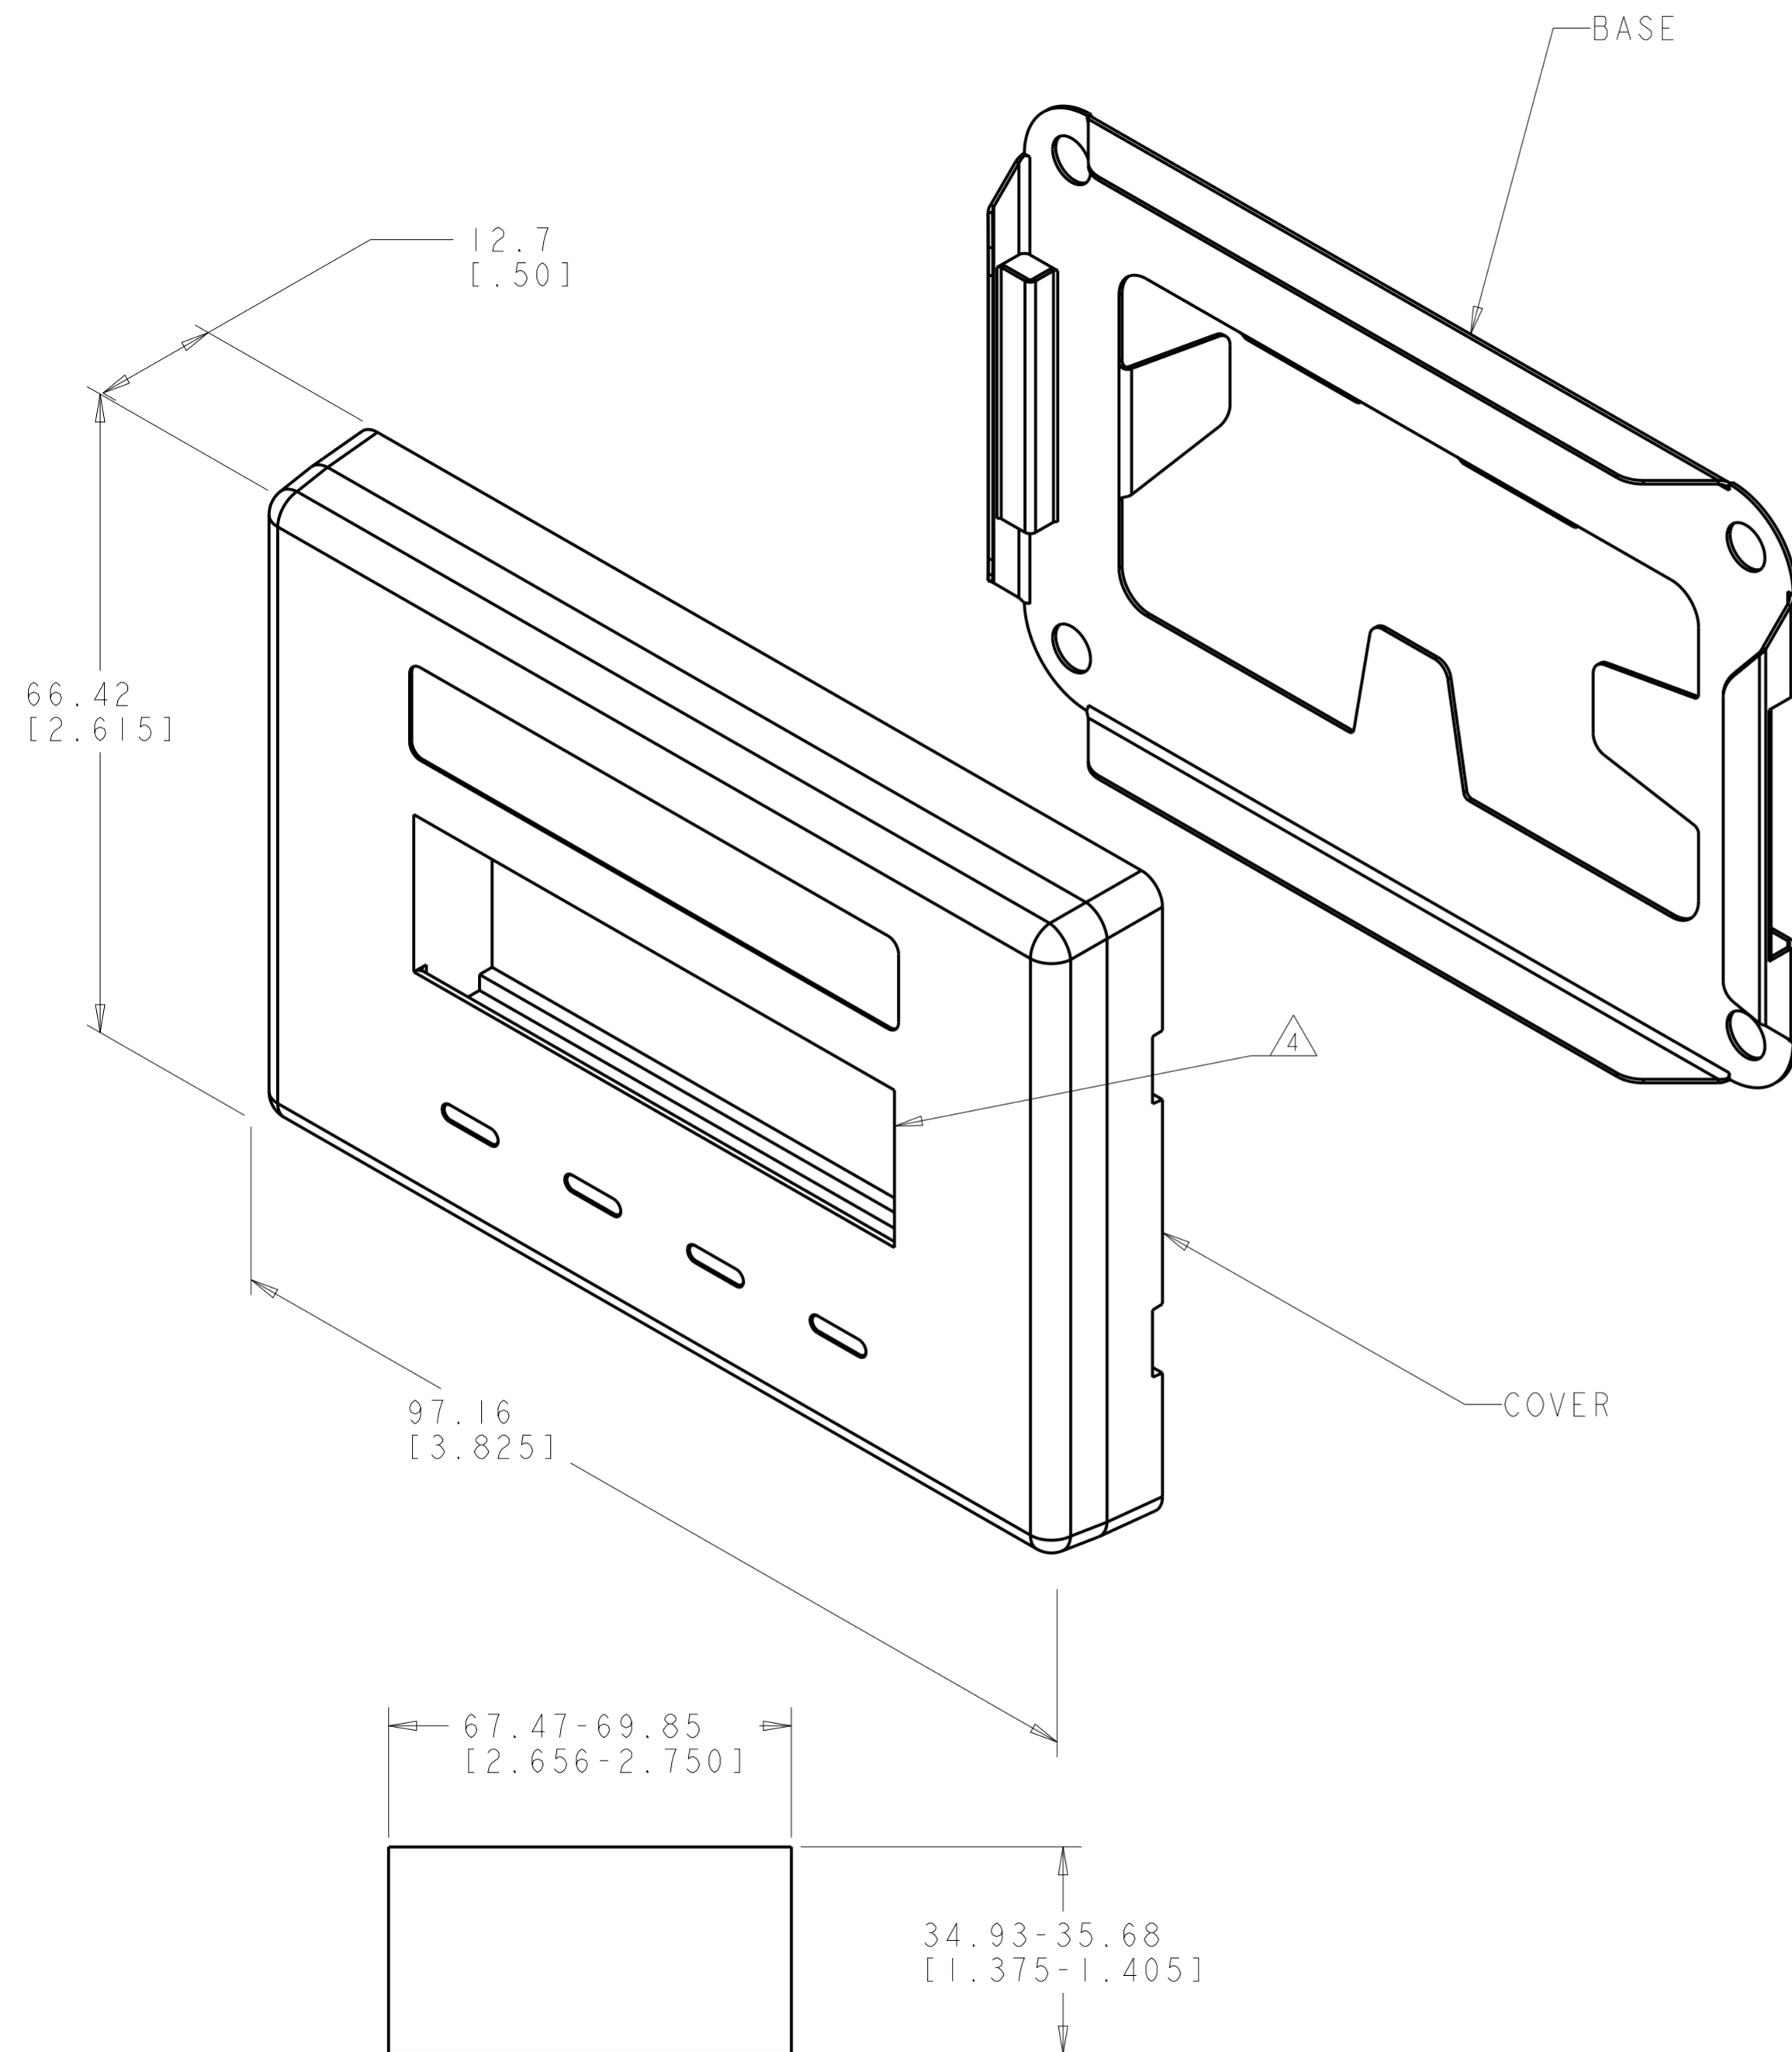

REVISIONS				
P	LTR	DESCRIPTION	DATE	APVD
D		REV ECO-13-020024	20DEC2013	GG RA
E		REV PER BNS_CD_BRAND	09FEB2017	GG DC

- 1. MATERIAL: COVER - ABS MOLDING COMPOUND, SEE TABLE FOR COLOR.  
BASE - GALVANIZED CARBON STEEL.
- 2. KIT SHIPPED UNASSEMBLED.
- 3. DIMENSIONS SHOWN ARE NOMINAL UNLESS OTHERWISE SPECIFIED.
- 4. COVER WILL ACCEPT A COMBINATION OF FOUR SL TOOLLESS JACKS, MT-RJ FIBER OPTIC JACKS OR MULTIMEDIA INSERTS.
- 5. REFER TO INSTRUCTION SHEET 408-8397 FOR INSTALLATION PROCEDURES.

ALPINE WHITE	I-1375005-3
NEMA GRAY	1375005-4
WHITE	1375005-3
BLACK	1375005-2
LT ALMOND	1375005-1
COLOR	PART NUMBER

THIS DRAWING IS A CONTROLLED DOCUMENT.		DWN L HALL 23AUG2000	<b>COMMScope, INC.</b>		
DIMENSIONS: mm [INCHES]		CHK G BOWMAN 23AUG2000			
TOLERANCES UNLESS OTHERWISE SPECIFIED:		APVD G BOWMAN 23AUG2000			
0 PLC ± 1 PLC ± 2 PLC ± 3 PLC ± 4 PLC ± ANGLES ± FINISH ±		PRODUCT SPEC -	NAME ASSEMBLY, FURNITURE OUTLET SMALL BASE		
MATERIAL -		APPLICATION SPEC 408-8397	SIZE A2	CAGE CODE -	DRAWING NO. C-1375005
Customer Drawing		WEIGHT -	RESTRICTED TO -	SCALE 2:1	SHEET 1 OF 1