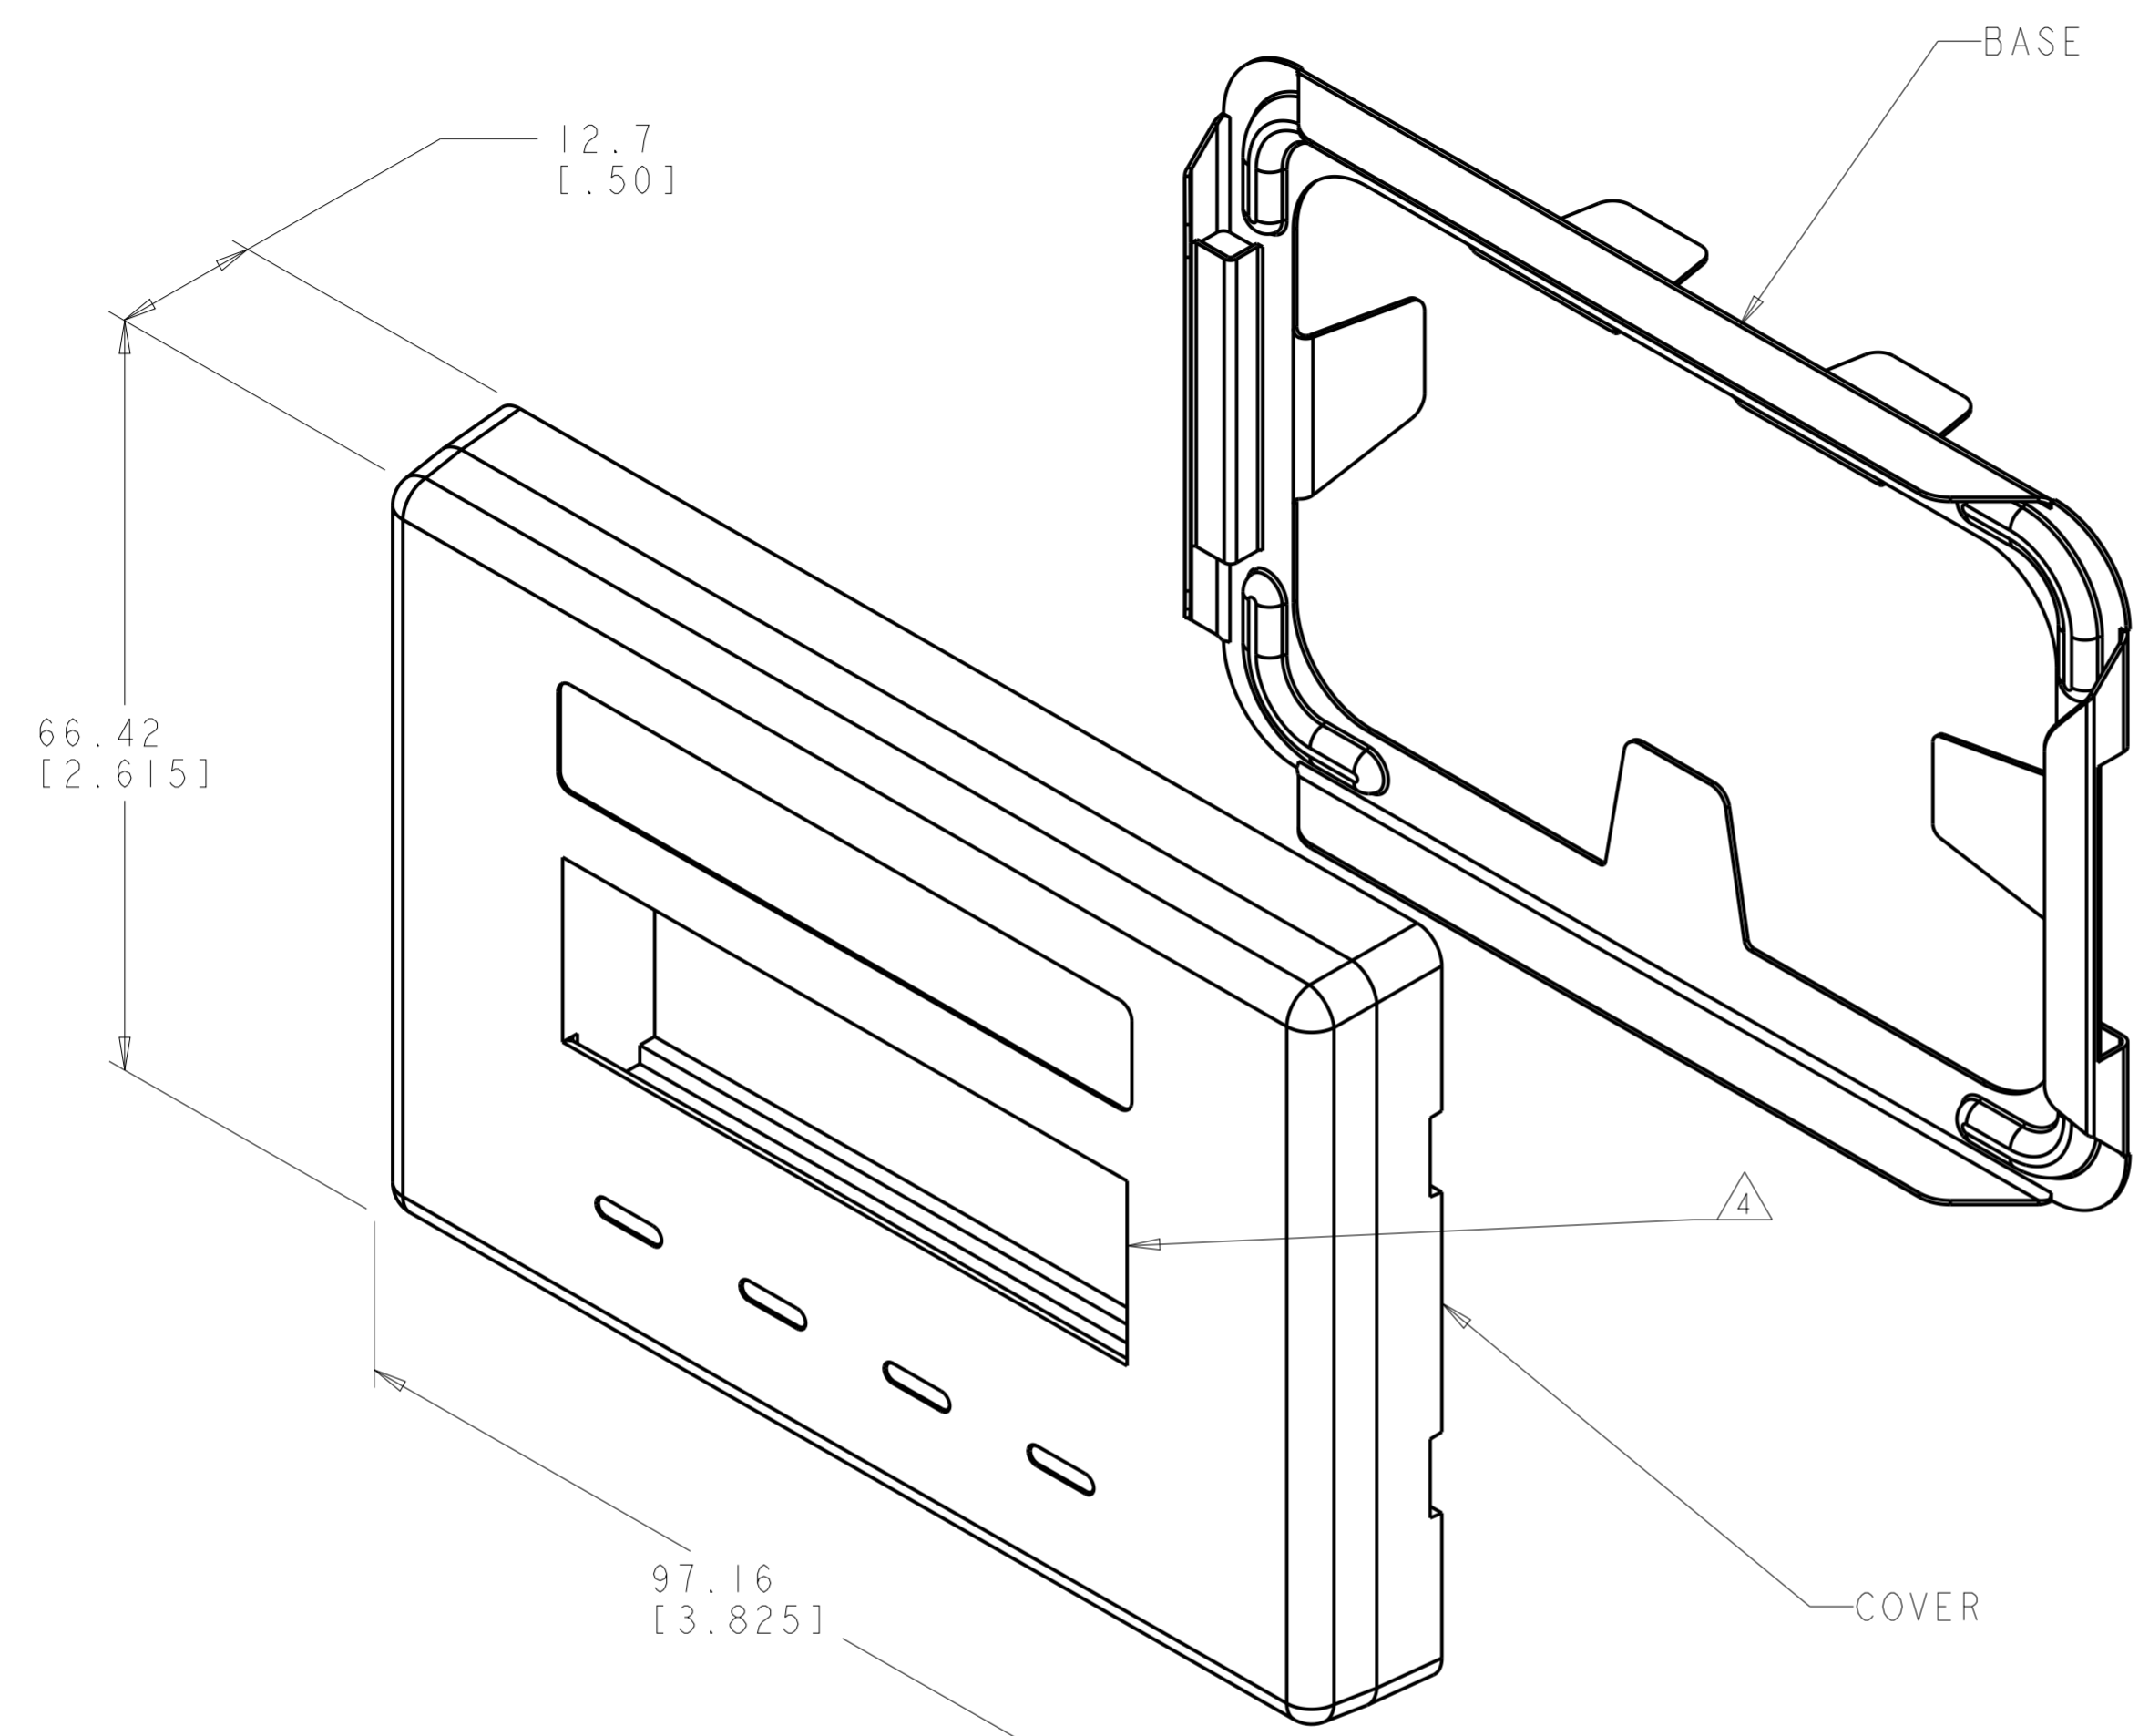

REVISIONS				
P	LTR	DESCRIPTION	DATE	APVD
D		REV ECO-13-020024	20DEC2013	GG RA
E		REV PER BNS_CD_BRAND	09FEB2017	GG DC

- 1. MATERIAL: COVER - ABS MOLDING COMPOUND, SEE TABLE FOR COLOR.
BASE - GALVANIZED CARBON STEEL.
- 2. KIT SHIPPED UNASSEMBLED.
- 3. DIMENSIONS SHOWN ARE NOMINAL UNLESS OTHERWISE SPECIFIED.
- 4. COVER WILL ACCEPT A COMBINATION OF FOUR SL TOOLLESS JACKS, MT-RJ FIBER OPTIC JACKS OR MULTIMEDIA INSERTS.
- 5. REFER TO INSTRUCTION SHEET 408-8397 FOR INSTALLATION PROCEDURES.

ALPINE WHITE	1-1375006-3
NEMA GRAY	1375006-4
WHITE	1375006-3
BLACK	1375006-2
LT ALMOND	1375006-1
COLOR	PART NUMBER

SUGGESTED PANEL CUTOUT

THIS DRAWING IS A CONTROLLED DOCUMENT.		DWN L HALL 23AUG2000	COMMSCOPE, INC. NAME ASSEMBLY, FURNITURE OUTLET, LARGE BASE SIZE A2 CAGE CODE - DRAWING NO. C-1375006 RESTRICTED TO - SCALE 2:1 SHEET 1 OF 1 REV E	
DIMENSIONS: mm [INCHES]		CHK G BOWMAN 23AUG2000		
TOLERANCES UNLESS OTHERWISE SPECIFIED:		APVD G BOWMAN 23AUG2000		
0 PLC ± 1 PLC ± 2 PLC ± 3 PLC ± 4 PLC ± ANGLES ± FINISH ±		PRODUCT SPEC - APPLICATION SPEC 408-8397 WEIGHT -		
MATERIAL	-	Customer Drawing		