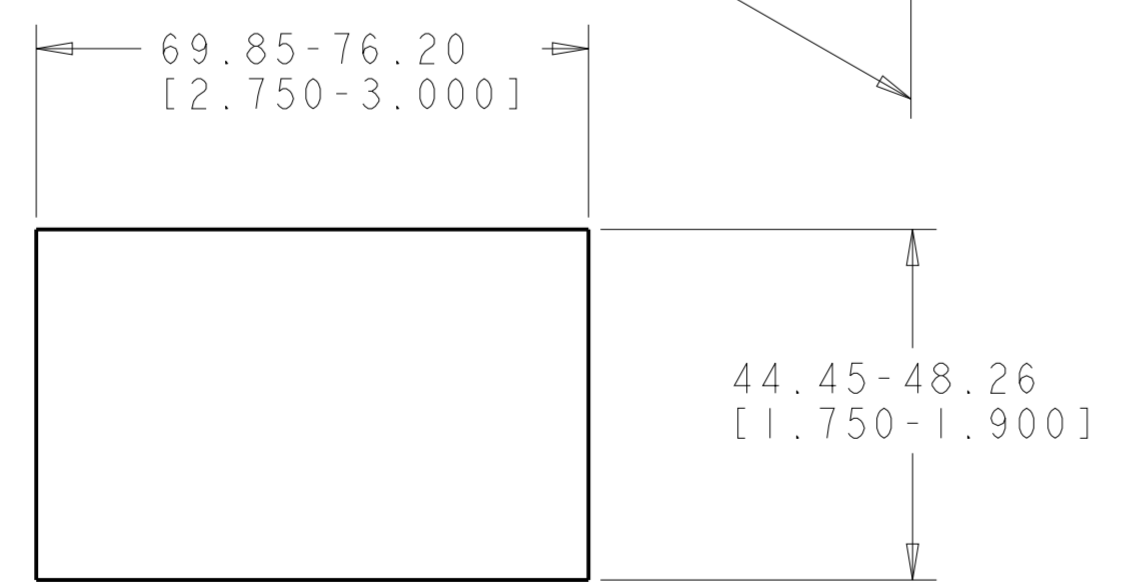

REVISIONS				
P	LTR	DESCRIPTION	DATE	APVD
D		REV ECO-13-020024	20DEC2013	GG RA
E		REV PER BNS_CD_BRAND	09FEB2017	GG DC

- 1. MATERIAL: COVER - ABS MOLDING COMPOUND, SEE TABLE FOR COLOR.
BASE - GALVANIZED CARBON STEEL.
- 2. KIT SHIPPED UNASSEMBLED.
- 3. DIMENSIONS SHOWN ARE NOMINAL UNLESS OTHERWISE SPECIFIED.
- 4. COVER WILL ACCEPT A COMBINATION OF FOUR SL TOOLLESS JACKS, MT-RJ FIBER OPTIC JACKS OR MULTIMEDIA INSERTS.
- 5. REFER TO INSTRUCTION SHEET 408-8397 FOR INSTALLATION PROCEDURES.

ALPINE WHITE	1-1375006-3
NEMA GRAY	1375006-4
WHITE	1375006-3
BLACK	1375006-2
LT ALMOND	1375006-1
COLOR	PART NUMBER

SUGGESTED PANEL CUTOUT

THIS DRAWING IS A CONTROLLED DOCUMENT.		DWN L HALL 23AUG2000	COMMSCOPE, INC. NAME ASSEMBLY, FURNITURE OUTLET, LARGE BASE SIZE A2 CAGE CODE - DRAWING NO. C-1375006 RESTRICTED TO - SCALE 2:1 SHEET 1 OF 1 REV E	
DIMENSIONS: mm [INCHES]		CHK G BOWMAN 23AUG2000		
TOLERANCES UNLESS OTHERWISE SPECIFIED:		APVD G BOWMAN 23AUG2000		
0 PLC ± 1 PLC ± 2 PLC ± 3 PLC ± 4 PLC ± ANGLES ± FINISH ±		PRODUCT SPEC - APPLICATION SPEC 408-8397 WEIGHT -		
MATERIAL	-	Customer Drawing		