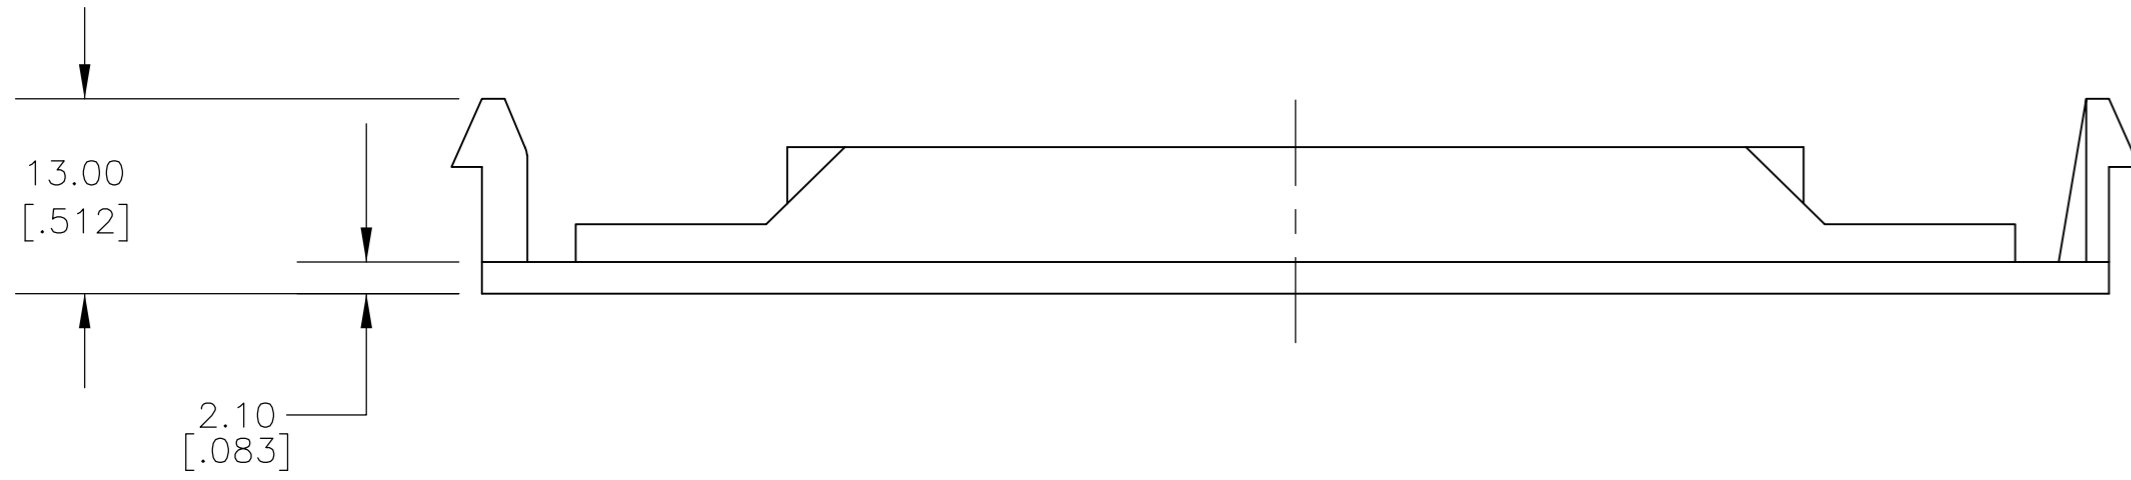

1. WILL MOUNT INTO OPENINGS DESIGNED FOR WIREMOLD 5507 SERIES FACEPLATES.
2. DIMENSIONS ARE SHOWN FOR REFERENCE ONLY.
- 3 MATERIAL: FACEPLATE - ABS MOLDING COMPOUND, 94V-0 RATED, LIGHT ALMOND.  
LABEL COVER - POLYCARBONATE MOLDING COMPOUND, CLEAR.  
LABEL - WHITE INDEX PAPER.
- 4 OPENINGS WILL ACCEPT AMP 110CONNECT, TOOLLESS, MT-RJ JACKS AND 110 CONNECT SL SERIES MULTIMEDIA INSERTS.
- 5 MOLD OVER SLOTS WILL ACCEPT AMP COLOR CODED ICONS.
6. THIS KIT SHIPPED NOT ASSEMBLED.
- 7 GRAY COLOR MATCHES WIREMOLD GRAY STEEL RACEWAYS.

SUPERSEDED BY: 1375049-4	7 GRAY	1375050-4
	LIGHT ALMOND	1375050-1
	COLOR	PART NUMBER

THIS DRAWING IS A CONTROLLED DOCUMENT.		DWN	G. GARRETT	08MAY00
DIMENSIONS: MM [INCHES]		CHK	G. BOWMAN	10JAN00
TOLERANCES UNLESS OTHERWISE SPECIFIED:		APVD	G. BOWMAN	10JAN00
0 PLC	± -	NAME		
1 PLC	± -	G. BOWMAN		
2 PLC	± -	PRODUCT SPEC		
3 PLC	± -	KIT, FACEPLATE, 3 PORT, SURFACE RACEWAY		
4 PLC	± -	APPLICATION SPEC		
ANGLES	± -	SIZE	A2	RESTRICTED TO
MATERIAL	3	CAGE CODE	00779	
FINISH	-	DRAWING NO	C=1375050	
CUSTOMER DRAWING		WEIGHT	-	
		SCALE	2:1	SHEET 1 OF 1
		REV	C	