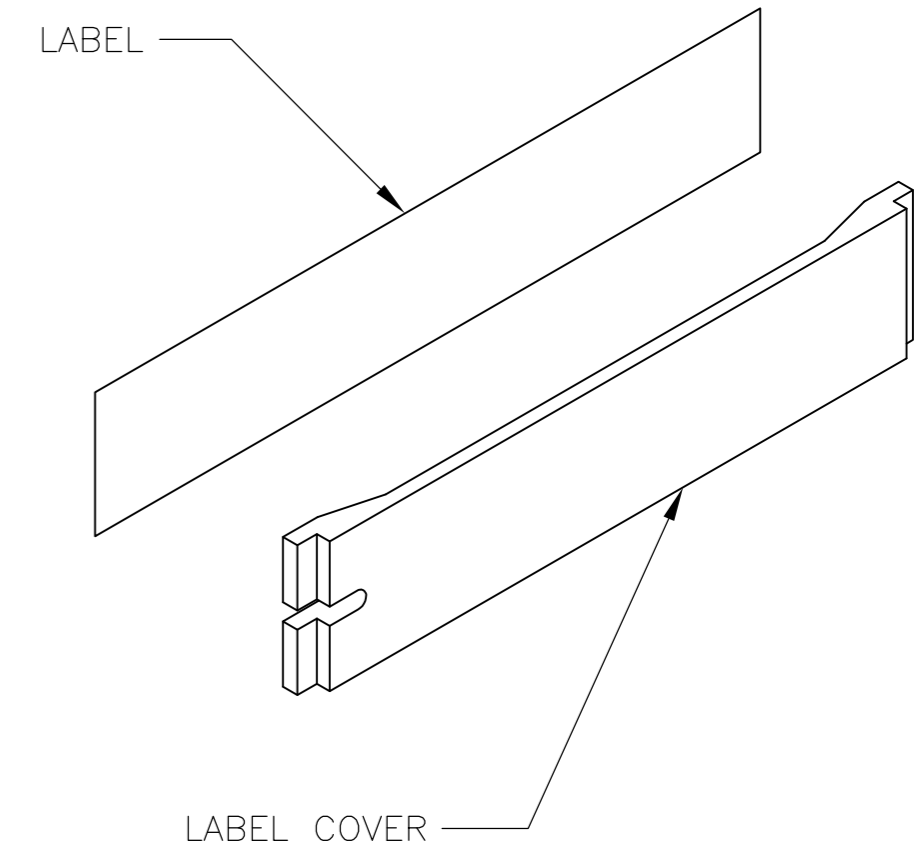

1. WILL MOUNT INTO OPENINGS DESIGNED FOR WIREMOLD 5507 SERIES FACEPLATES.
2. DIMENSIONS ARE SHOWN FOR REFERENCE ONLY.
- 3 MATERIAL: FACEPLATE - ABS MOLDING COMPOUND, 94V-0 RATED, LIGHT ALMOND.  
LABEL COVER - POLYCARBONATE MOLDING COMPOUND, CLEAR.  
LABEL - WHITE INDEX PAPER.
- 4 OPENINGS WILL ACCEPT AMP 110CONNECT, TOOLLESS, MT-RJ JACKS AND 110 CONNECT SL SERIES MULTIMEDIA INSERTS.
- 5 MOLD OVER SLOTS WILL ACCEPT AMP COLOR CODED ICONS.
6. THIS KIT SHIPPED NOT ASSEMBLED.
- 7 GRAY COLOR MATCHES WIREMOLD GRAY STEEL RACEWAYS.

SUPERSEDED BY: 1375049-4	7 GRAY	1375050-4
	LIGHT ALMOND	1375050-1
	COLOR	PART NUMBER

THIS DRAWING IS A CONTROLLED DOCUMENT.		DWN	G. GARRETT	08MAY00
DIMENSIONS: MM [INCHES]		CHK	G. BOWMAN	10JAN00
TOLERANCES UNLESS OTHERWISE SPECIFIED:		APVD	G. BOWMAN	10JAN00
0 PLC	± -	NAME		
1 PLC	± -	G. BOWMAN		
2 PLC	± -	PRODUCT SPEC		
3 PLC	± -	KIT, FACEPLATE, 3 PORT, SURFACE RACEWAY		
4 PLC	± -	APPLICATION SPEC		
ANGLES	± -	SIZE	A2	RESTRICTED TO
MATERIAL	3	CAGE CODE	00779	
FINISH	-	DRAWING NO	C=1375050	
CUSTOMER DRAWING		WEIGHT	-	
		SCALE	2:1	SHEET 1 OF 1
		REV	C	