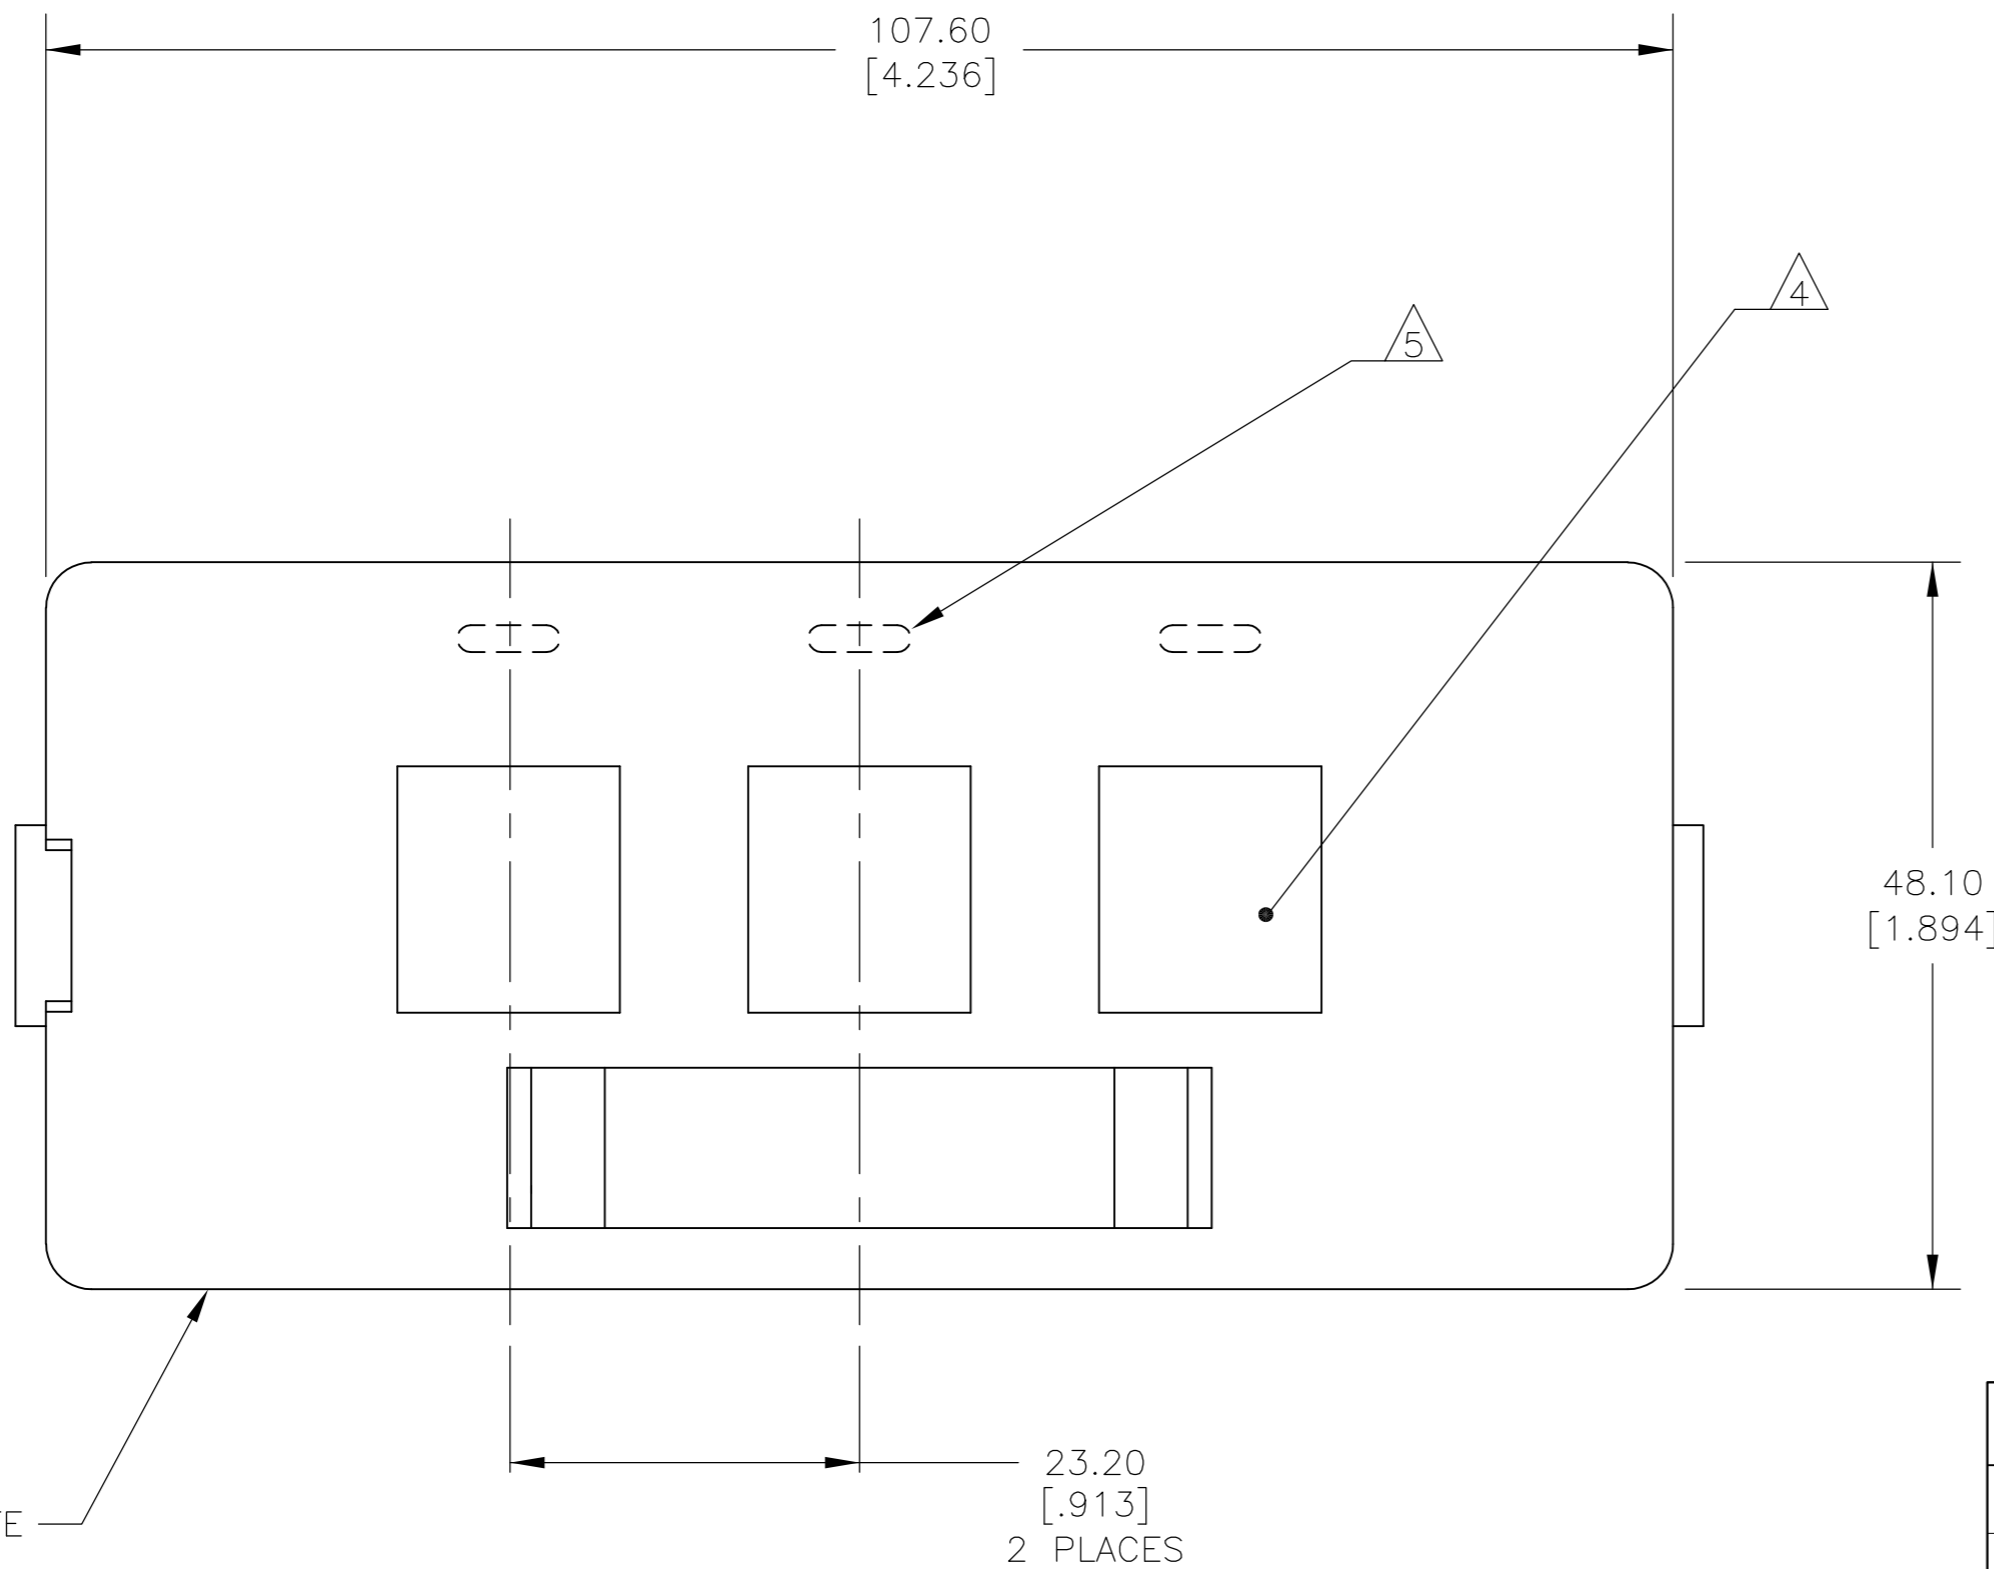

1. WILL MOUNT INTO OPENINGS DESIGNED FOR WIREMOLD 5507 SERIES FACEPLATES.
2. DIMENSIONS ARE SHOWN FOR REFERENCE ONLY.
- 3 MATERIAL: FACEPLATE - ABS MOLDING COMPOUND, 94V-0 RATED, LIGHT ALMOND.  
LABEL COVER - POLYCARBONATE MOLDING COMPOUND, CLEAR.  
LABEL - WHITE INDEX PAPER.
- 4 OPENINGS WILL ACCEPT AMP 110CONNECT, TOOLLESS, MT-RJ JACKS AND 110 CONNECT SL SERIES MULTIMEDIA INSERTS.
- 5 MOLD OVER SLOTS WILL ACCEPT AMP COLOR CODED ICONS.
6. THIS KIT SHIPPED NOT ASSEMBLED.
- 7 GRAY COLOR MATCHES WIREMOLD GRAY STEEL RACEWAYS.

SUPERSEDED BY: 1375049-4	7 GRAY	1375050-4
	LIGHT ALMOND	1375050-1
	COLOR	PART NUMBER

THIS DRAWING IS A CONTROLLED DOCUMENT.		DWN	G. GARRETT	08MAY00
DIMENSIONS: MM [INCHES]		CHK	G. BOWMAN	10JAN00
TOLERANCES UNLESS OTHERWISE SPECIFIED:		APVD	G. BOWMAN	10JAN00
0 PLC	± -	NAME		
1 PLC	± -	G. BOWMAN		
2 PLC	± -	PRODUCT SPEC		
3 PLC	± -	KIT, FACEPLATE, 3 PORT, SURFACE RACEWAY		
4 PLC	± -	APPLICATION SPEC		
ANGLES	± -	SIZE	A2	RESTRICTED TO
MATERIAL	3	CAGE CODE	00779	
FINISH	-	DRAWING NO	C=1375050	
CUSTOMER DRAWING		WEIGHT	-	
		SCALE	2:1	SHEET 1 OF 1
		REV	C	