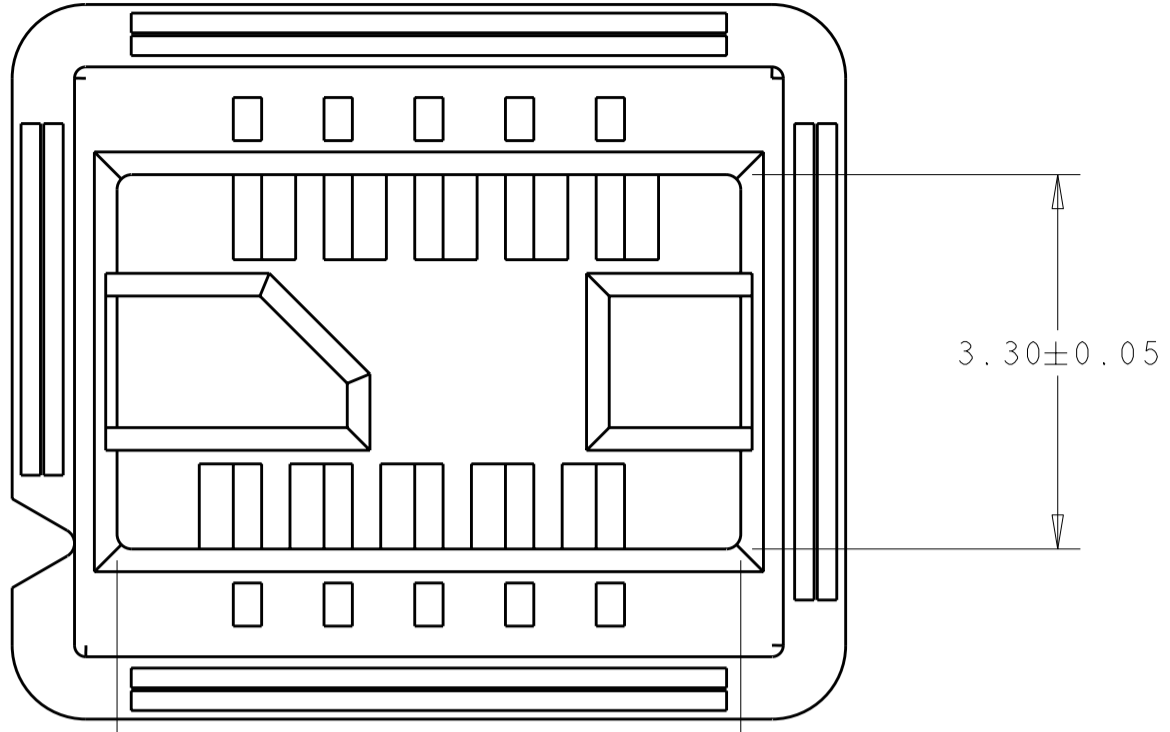

- 1 UL94 V-0 RATED LCP, COLOR: NATURAL.
- 2 OBSOLETE PARTS: OBSOLETE CIS STREAMLINING PER D.RENAUD/D.SINISI

	V	W	Z	NO. OF POS	PART NUMBER
	19.35	18.25	17.50	40	1-1375875-8
2 OBSOLETE	18.55	17.45	16.70	38	1-1375875-7
	17.75	16.65	15.90	36	1-1375875-6
2 OBSOLETE	16.95	15.85	15.10	34	1-1375875-5
	16.15	15.05	14.30	32	1-1375875-4
2 OBSOLETE	15.35	14.25	13.50	30	1-1375875-3
	14.55	13.45	12.70	28	1-1375875-2
	13.75	12.65	11.90	26	1-1375875-1
	12.95	11.85	11.10	24	1-1375875-0
2 OBSOLETE	12.15	11.05	10.30	22	1375875-9
	11.35	10.25	9.50	20	1375875-8
	10.55	9.45	8.70	18	1375875-7
	9.75	8.65	7.90	16	1375875-6
	8.95	7.85	7.10	14	1375875-5
	8.15	7.05	6.30	12	1375875-4
	7.35	6.25	5.50	10	1375875-3
	6.55	5.45	4.70	8	1375875-2
	5.75	4.65	3.90	6	1375875-1

THIS DRAWING IS A CONTROLLED DOCUMENT.

DWN: K. KOEGL 03JUN2000
 CHK: W. DAVIS 03JUN2000
 APVD: -

TE Connectivity

AMPMODU MICRO INTERCONNECT PLUG HOUSING

SIZE: A2 CAGE CODE: 20779 DRAWING NO: 1375875 RESTRICTED TO: -