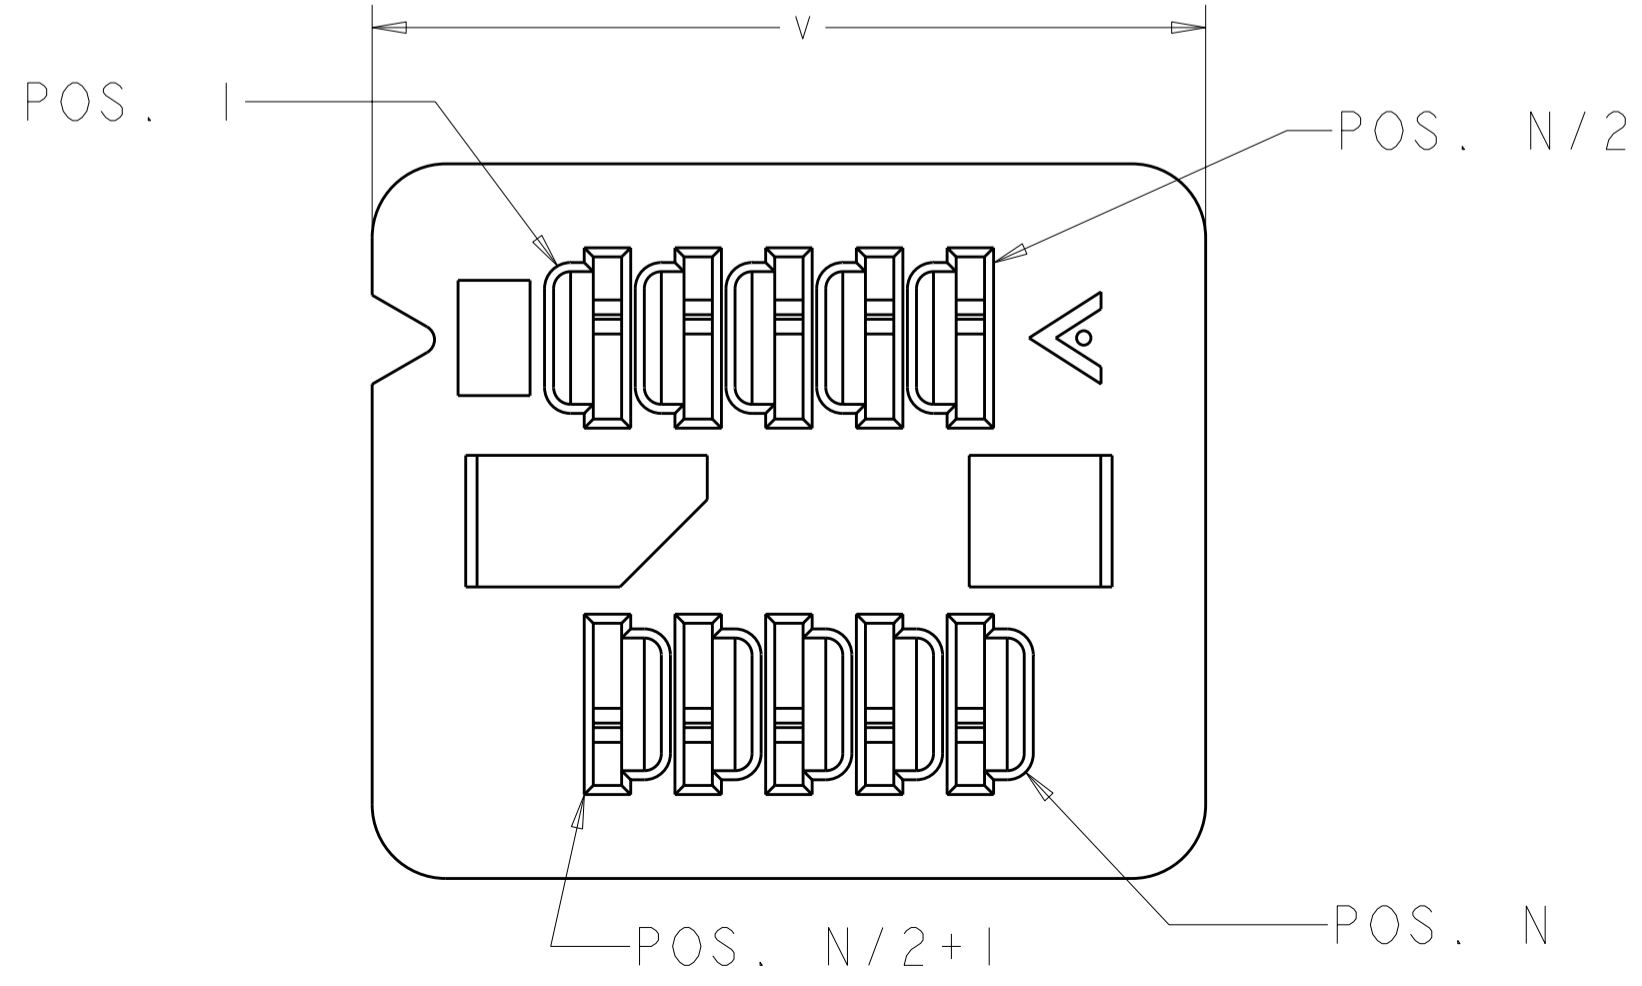

- 1 UL94 V-0 RATED LCP, COLOR: NATURAL.
- 2 OBSOLETE PARTS: OBSOLETE CIS STREAMLINING PER D.RENAUD/D.SINISI

	V	W	Z	NO. OF POS	PART NUMBER
	19.35	18.25	17.50	40	1-1375875-8
2 OBSOLETE	18.55	17.45	16.70	38	1-1375875-7
	17.75	16.65	15.90	36	1-1375875-6
2 OBSOLETE	16.95	15.85	15.10	34	1-1375875-5
	16.15	15.05	14.30	32	1-1375875-4
2 OBSOLETE	15.35	14.25	13.50	30	1-1375875-3
	14.55	13.45	12.70	28	1-1375875-2
	13.75	12.65	11.90	26	1-1375875-1
	12.95	11.85	11.10	24	1-1375875-0
2 OBSOLETE	12.15	11.05	10.30	22	1375875-9
	11.35	10.25	9.50	20	1375875-8
	10.55	9.45	8.70	18	1375875-7
	9.75	8.65	7.90	16	1375875-6
	8.95	7.85	7.10	14	1375875-5
	8.15	7.05	6.30	12	1375875-4
	7.35	6.25	5.50	10	1375875-3
	6.55	5.45	4.70	8	1375875-2
	5.75	4.65	3.90	6	1375875-1

THIS DRAWING IS A CONTROLLED DOCUMENT.

DWN: K. KOEGL 03JUN2000
 CHK: W. DAVIS 03JUN2000
 APVD: -

TE Connectivity

AMPMODU MICRO INTERCONNECT PLUG HOUSING

SIZE: A2 CAGE CODE: 20779 DRAWING NO: 1375875 RESTRICTED TO: -