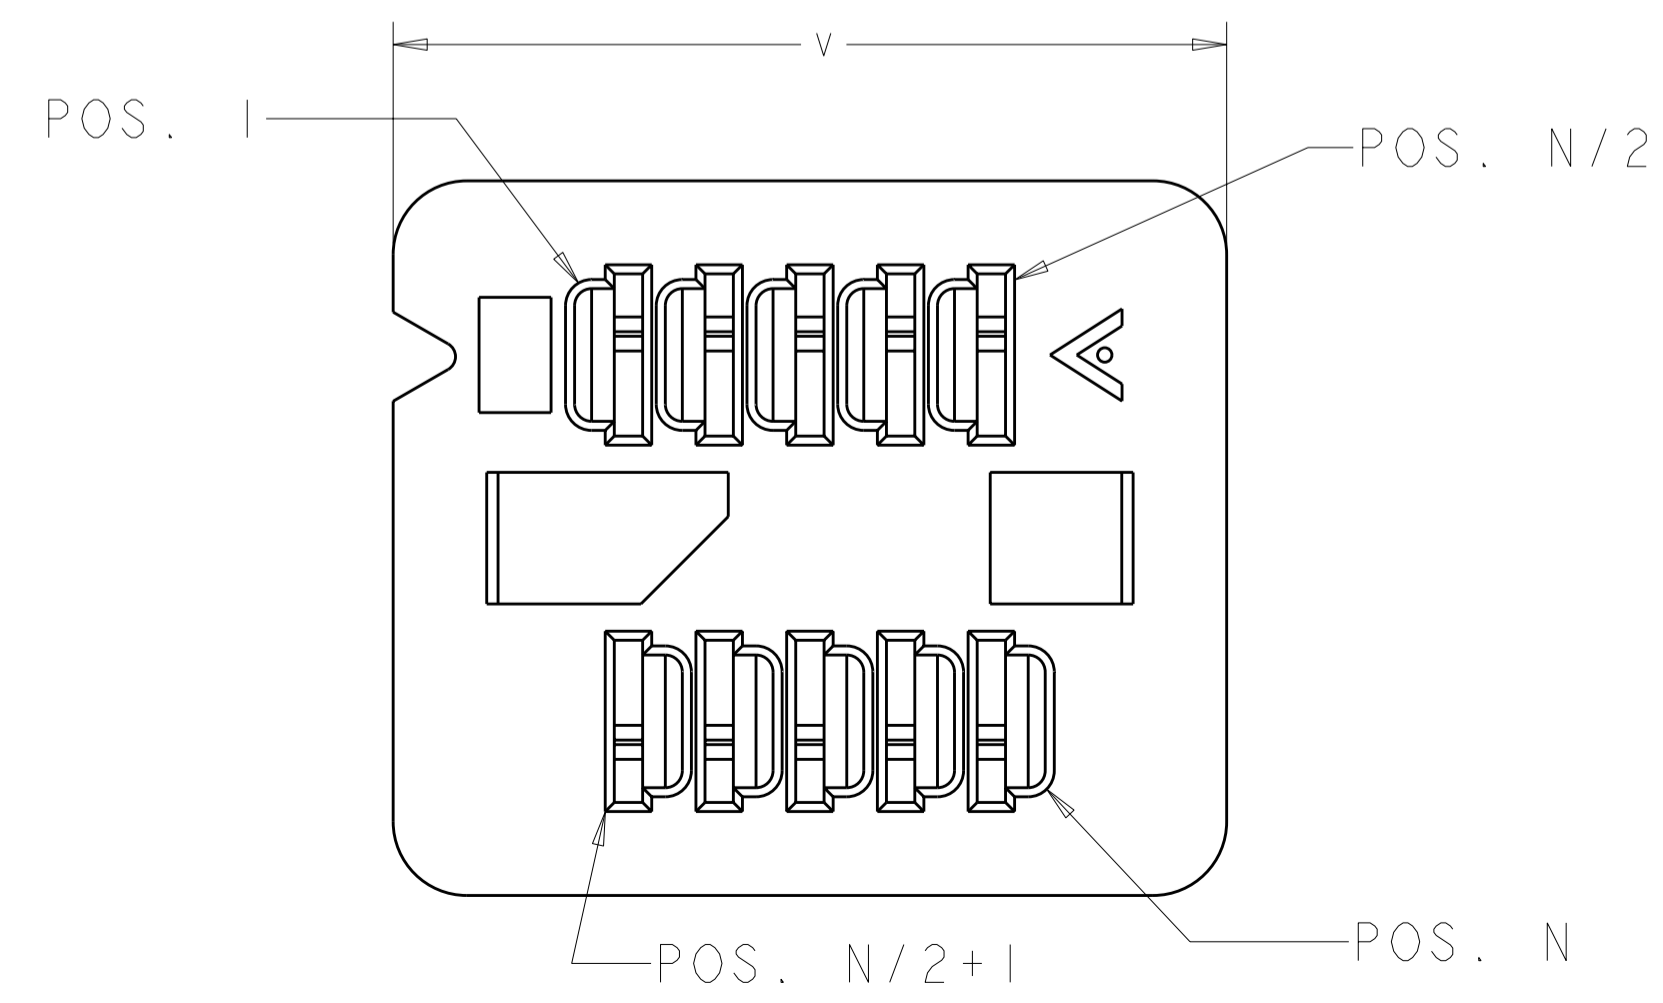

- 1 UL94 V-0 RATED LCP, COLOR: NATURAL.
- 2 OBSOLETE PARTS: OBSOLETE CIS STREAMLINING PER D.RENAUD/D.SINISI

	V	W	Z	NO. OF POS	PART NUMBER
2 OBSOLETE	19.35	18.25	17.50	40	1-1375875-8
2 OBSOLETE	18.55	17.45	16.70	38	1-1375875-7
2 OBSOLETE	17.75	16.65	15.90	36	1-1375875-6
2 OBSOLETE	16.95	15.85	15.10	34	1-1375875-5
2 OBSOLETE	16.15	15.05	14.30	32	1-1375875-4
2 OBSOLETE	15.35	14.25	13.50	30	1-1375875-3
2 OBSOLETE	14.55	13.45	12.70	28	1-1375875-2
2 OBSOLETE	13.75	12.65	11.90	26	1-1375875-1
2 OBSOLETE	12.95	11.85	11.10	24	1-1375875-0
2 OBSOLETE	12.15	11.05	10.30	22	1375875-9
	11.35	10.25	9.50	20	1375875-8
	10.55	9.45	8.70	18	1375875-7
	9.75	8.65	7.90	16	1375875-6
	8.95	7.85	7.10	14	1375875-5
	8.15	7.05	6.30	12	1375875-4
	7.35	6.25	5.50	10	1375875-3
	6.55	5.45	4.70	8	1375875-2
	5.75	4.65	3.90	6	1375875-1

THIS DRAWING IS A CONTROLLED DOCUMENT.

DWN: K. KOEGL 03JUN2000  
 CHK: W. DAVIS 03JUN2000  
 APVD: -

TE Connectivity

AMPMODU MICRO INTERCONNECT PLUG HOUSING

SIZE: A2 CAGE CODE: 20779 DRAWING NO: 1375875 RESTRICTED TO: -

SCALE: 15:1 SHEET 1 OF 1 REV: A2

CUSTOMER DRAWING