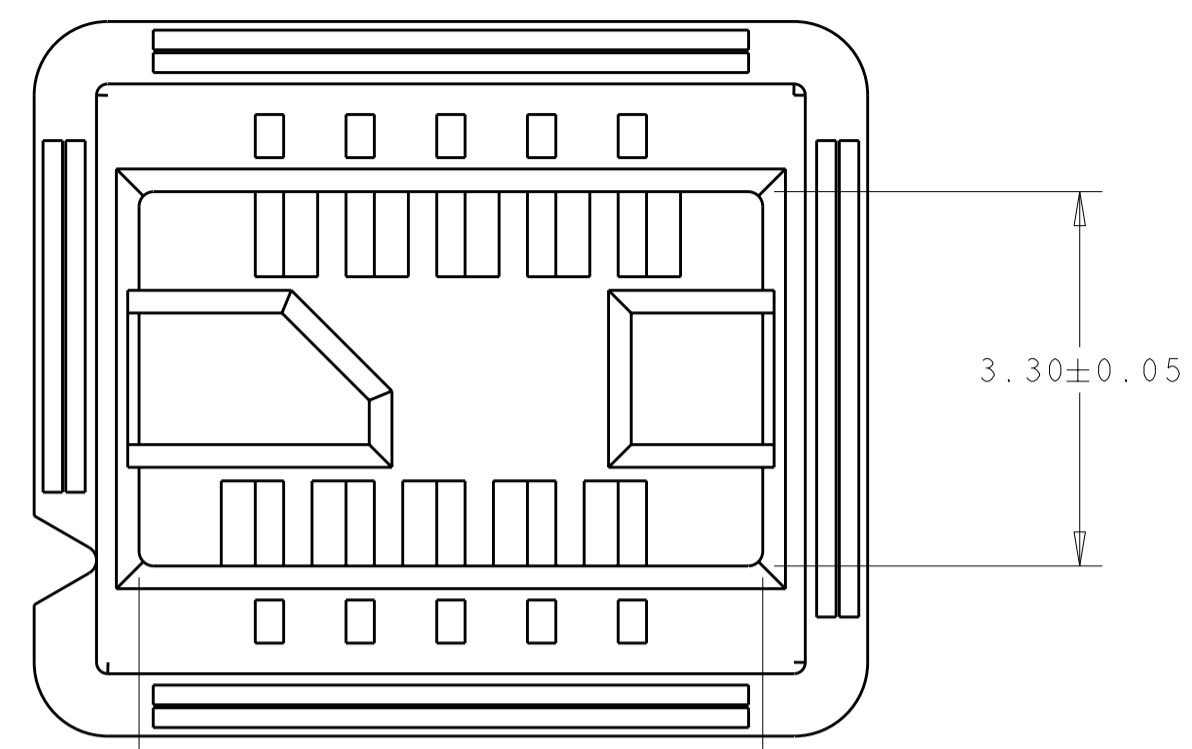

- 1 UL94 V-0 RATED LCP, COLOR: NATURAL.
- 2 OBSOLETE PARTS: OBSOLETE CIS STREAMLINING PER D.RENAUD/D.SINISI

	V	W	Z	NO. OF POS	PART NUMBER
2 OBSOLETE	19.35	18.25	17.50	40	1-1375875-8
2 OBSOLETE	18.55	17.45	16.70	38	1-1375875-7
2 OBSOLETE	17.75	16.65	15.90	36	1-1375875-6
2 OBSOLETE	16.95	15.85	15.10	34	1-1375875-5
2 OBSOLETE	16.15	15.05	14.30	32	1-1375875-4
2 OBSOLETE	15.35	14.25	13.50	30	1-1375875-3
2 OBSOLETE	14.55	13.45	12.70	28	1-1375875-2
2 OBSOLETE	13.75	12.65	11.90	26	1-1375875-1
2 OBSOLETE	12.95	11.85	11.10	24	1-1375875-0
2 OBSOLETE	12.15	11.05	10.30	22	1375875-9
	11.35	10.25	9.50	20	1375875-8
	10.55	9.45	8.70	18	1375875-7
	9.75	8.65	7.90	16	1375875-6
	8.95	7.85	7.10	14	1375875-5
	8.15	7.05	6.30	12	1375875-4
	7.35	6.25	5.50	10	1375875-3
	6.55	5.45	4.70	8	1375875-2
	5.75	4.65	3.90	6	1375875-1

THIS DRAWING IS A CONTROLLED DOCUMENT.

DWN: K. KOEGL 03JUN2000  
 CHK: W. DAVIS 03JUN2000  
 APVD: -

TE Connectivity

AMPMODU MICRO INTERCONNECT PLUG HOUSING

SIZE: A2 CAGE CODE: 20779 DRAWING NO: 1375875 RESTRICTED TO: -

SCALE: 15:1 SHEET 1 OF 1 REV: A2

CUSTOMER DRAWING