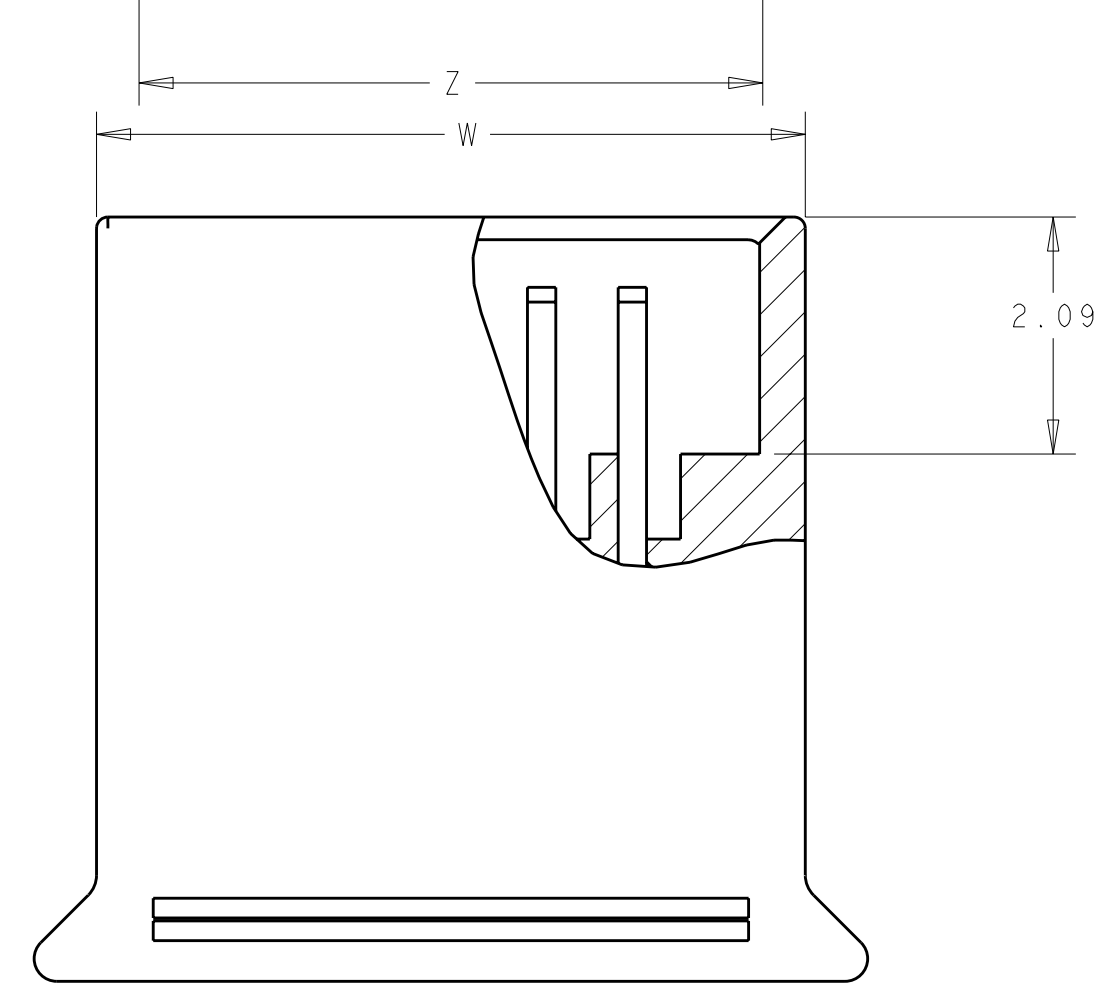

- 1 UL94 V-0 RATED LCP, COLOR: NATURAL.
- 2 OBSOLETE PARTS: OBSOLETE CIS STREAMLINING PER D.RENAUD/D.SINISI

	V	W	Z	NO. OF POS	PART NUMBER
2 OBSOLETE	19.35	18.25	17.50	40	1-1375875-8
	18.55	17.45	16.70	38	1-1375875-7
2 OBSOLETE	17.75	16.65	15.90	36	1-1375875-6
	16.95	15.85	15.10	34	1-1375875-5
2 OBSOLETE	16.15	15.05	14.30	32	1-1375875-4
	15.35	14.25	13.50	30	1-1375875-3
	14.55	13.45	12.70	28	1-1375875-2
	13.75	12.65	11.90	26	1-1375875-1
2 OBSOLETE	12.95	11.85	11.10	24	1-1375875-0
	12.15	11.05	10.30	22	1375875-9
	11.35	10.25	9.50	20	1375875-8
	10.55	9.45	8.70	18	1375875-7
	9.75	8.65	7.90	16	1375875-6
	8.95	7.85	7.10	14	1375875-5
	8.15	7.05	6.30	12	1375875-4
	7.35	6.25	5.50	10	1375875-3
	6.55	5.45	4.70	8	1375875-2
	5.75	4.65	3.90	6	1375875-1

SIZE: A2 CAGE CODE: 20779 DRAWING NO: 1375875 RESTRICTED TO: -
 WEIGHT: -
 CUSTOMER DRAWING SCALE: 15:1 SHEET 1 OF 1 REV: A2

X-ON Electronics

Largest Supplier of Electrical and Electronic Components

Click to view similar products for [Headers & Wire Housings](#) category: