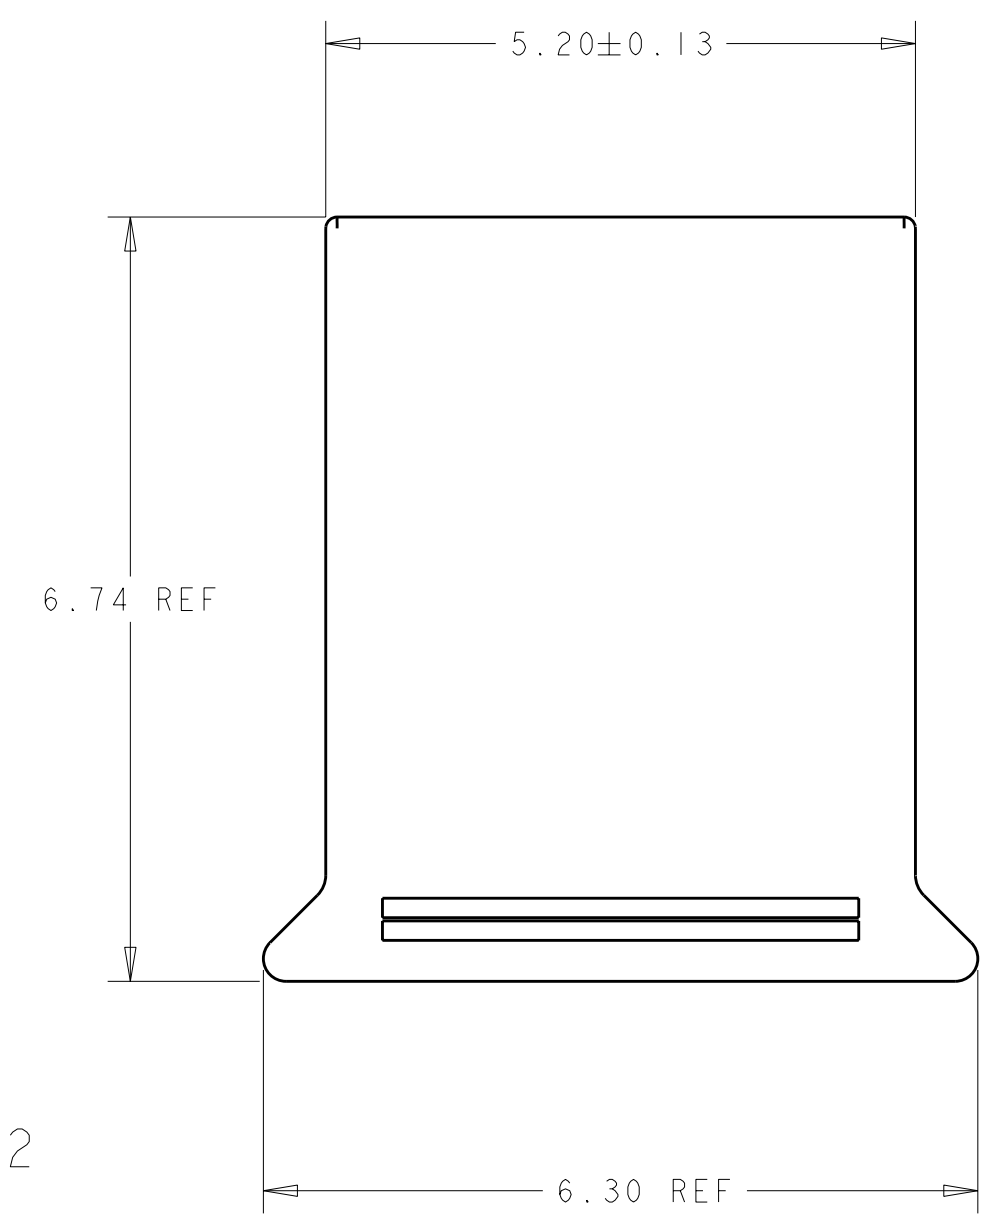

- 1 UL94 V-0 RATED LCP, COLOR: NATURAL.
- 2 OBSOLETE PARTS: OBSOLETE CIS STREAMLINING PER D.RENAUD/D.SINISI

	V	W	Z	NO. OF POS	PART NUMBER
2 OBSOLETE	19.35	18.25	17.50	40	1-1375875-8
	18.55	17.45	16.70	38	1-1375875-7
2 OBSOLETE	17.75	16.65	15.90	36	1-1375875-6
	16.95	15.85	15.10	34	1-1375875-5
2 OBSOLETE	16.15	15.05	14.30	32	1-1375875-4
	15.35	14.25	13.50	30	1-1375875-3
	14.55	13.45	12.70	28	1-1375875-2
	13.75	12.65	11.90	26	1-1375875-1
2 OBSOLETE	12.95	11.85	11.10	24	1-1375875-0
	12.15	11.05	10.30	22	1375875-9
	11.35	10.25	9.50	20	1375875-8
	10.55	9.45	8.70	18	1375875-7
	9.75	8.65	7.90	16	1375875-6
	8.95	7.85	7.10	14	1375875-5
	8.15	7.05	6.30	12	1375875-4
	7.35	6.25	5.50	10	1375875-3
	6.55	5.45	4.70	8	1375875-2
	5.75	4.65	3.90	6	1375875-1

SIZE: A2 CAGE CODE: 20779 DRAWING NO: 1375875 RESTRICTED TO: -
 WEIGHT: -
 CUSTOMER DRAWING SCALE: 15:1 SHEET 1 OF 1 REV: A2

X-ON Electronics

Largest Supplier of Electrical and Electronic Components

Click to view similar products for [Headers & Wire Housings](#) category: