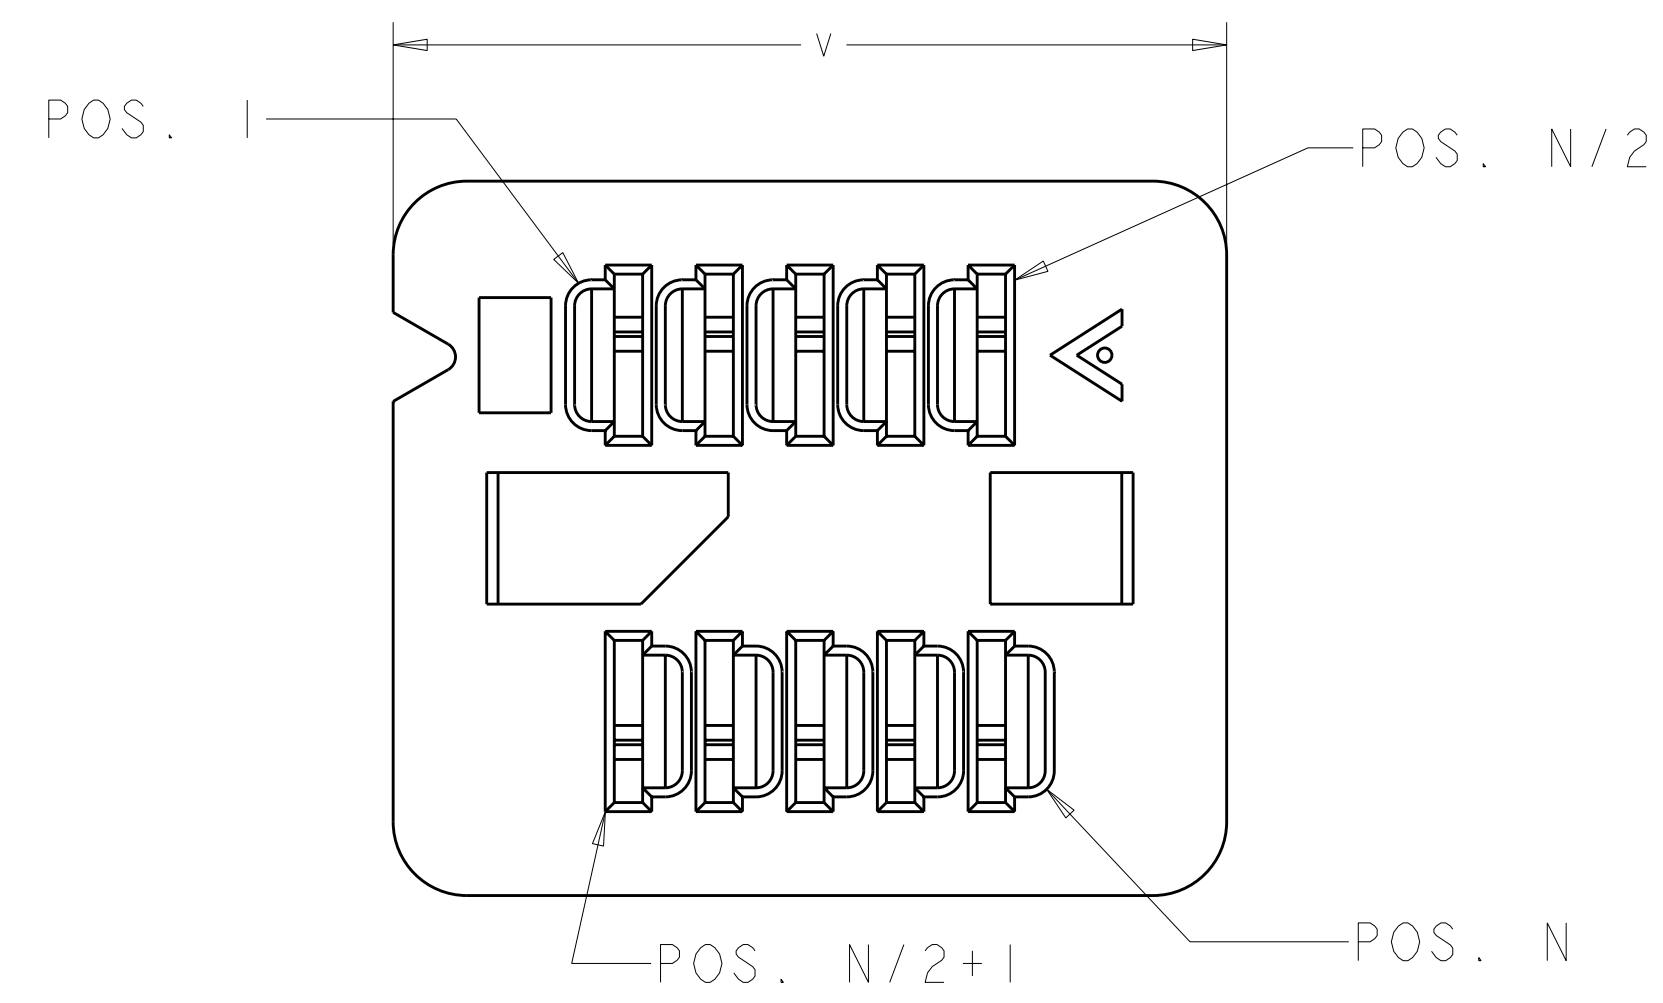

- 1 UL94 V-0 RATED LCP, COLOR: NATURAL.
- 2 OBSOLETE PARTS: OBSOLETE CIS STREAMLINING PER D.RENAUD/D.SINISI

	V	W	Z	NO. OF POS	PART NUMBER
2 OBSOLETE	19.35	18.25	17.50	40	1-1375875-8
	18.55	17.45	16.70	38	1-1375875-7
2 OBSOLETE	17.75	16.65	15.90	36	1-1375875-6
	16.95	15.85	15.10	34	1-1375875-5
2 OBSOLETE	16.15	15.05	14.30	32	1-1375875-4
	15.35	14.25	13.50	30	1-1375875-3
	14.55	13.45	12.70	28	1-1375875-2
	13.75	12.65	11.90	26	1-1375875-1
2 OBSOLETE	12.95	11.85	11.10	24	1-1375875-0
	12.15	11.05	10.30	22	1375875-9
	11.35	10.25	9.50	20	1375875-8
	10.55	9.45	8.70	18	1375875-7
	9.75	8.65	7.90	16	1375875-6
	8.95	7.85	7.10	14	1375875-5
	8.15	7.05	6.30	12	1375875-4
	7.35	6.25	5.50	10	1375875-3
	6.55	5.45	4.70	8	1375875-2
	5.75	4.65	3.90	6	1375875-1

THIS DRAWING IS A CONTROLLED DOCUMENT. DWN: K. KOEGL 03JUN2000
 CHK: W. DAVIS 03JUN2000
 APVD: -

STE TE Connectivity

NAME: AMPMODU MICRO INTERCONNECT PLUG HOUSING

PRODUCT SPEC: 108-1955
 APPLICATION SPEC: 114-13051

SIZE: A2 CAGE CODE: 20779 DRAWING NO: 1375875 RESTRICTED TO: -
 WEIGHT: -
 CUSTOMER DRAWING SCALE: 15:1 SHEET 1 OF 1 REV: A2

X-ON Electronics

Largest Supplier of Electrical and Electronic Components

Click to view similar products for [Headers & Wire Housings](#) category: