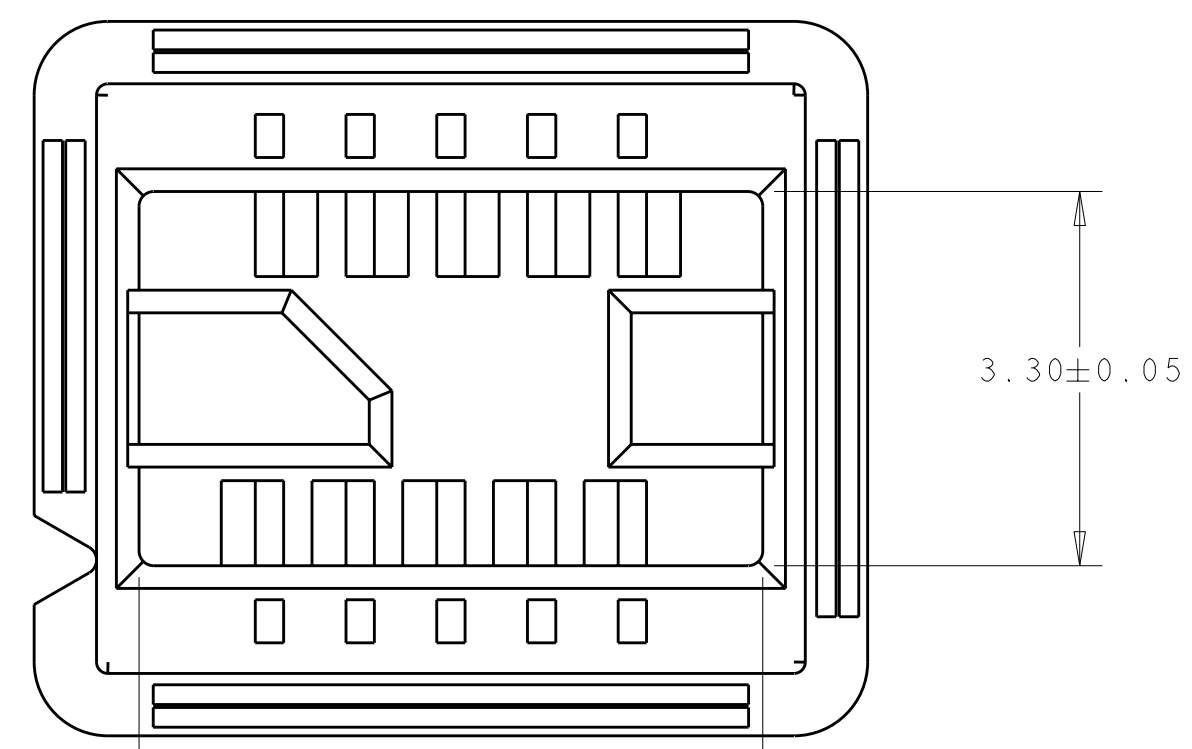

- 1 UL94 V-0 RATED LCP, COLOR: NATURAL.
- 2 OBSOLETE PARTS: OBSOLETE CIS STREAMLINING PER D.RENAUD/D.SINISI

	V	W	Z	NO. OF POS	PART NUMBER
2 OBSOLETE	19.35	18.25	17.50	40	1-1375875-8
	18.55	17.45	16.70	38	1-1375875-7
2 OBSOLETE	17.75	16.65	15.90	36	1-1375875-6
	16.95	15.85	15.10	34	1-1375875-5
2 OBSOLETE	16.15	15.05	14.30	32	1-1375875-4
	15.35	14.25	13.50	30	1-1375875-3
	14.55	13.45	12.70	28	1-1375875-2
	13.75	12.65	11.90	26	1-1375875-1
2 OBSOLETE	12.95	11.85	11.10	24	1-1375875-0
	12.15	11.05	10.30	22	1375875-9
	11.35	10.25	9.50	20	1375875-8
	10.55	9.45	8.70	18	1375875-7
	9.75	8.65	7.90	16	1375875-6
	8.95	7.85	7.10	14	1375875-5
	8.15	7.05	6.30	12	1375875-4
	7.35	6.25	5.50	10	1375875-3
	6.55	5.45	4.70	8	1375875-2
	5.75	4.65	3.90	6	1375875-1

SIZE: A2 CAGE CODE: 20779 DRAWING NO: 1375875 RESTRICTED TO: -
 WEIGHT: -
 CUSTOMER DRAWING SCALE: 15:1 SHEET 1 OF 1 REV: A2

X-ON Electronics

Largest Supplier of Electrical and Electronic Components

Click to view similar products for [Headers & Wire Housings](#) category: