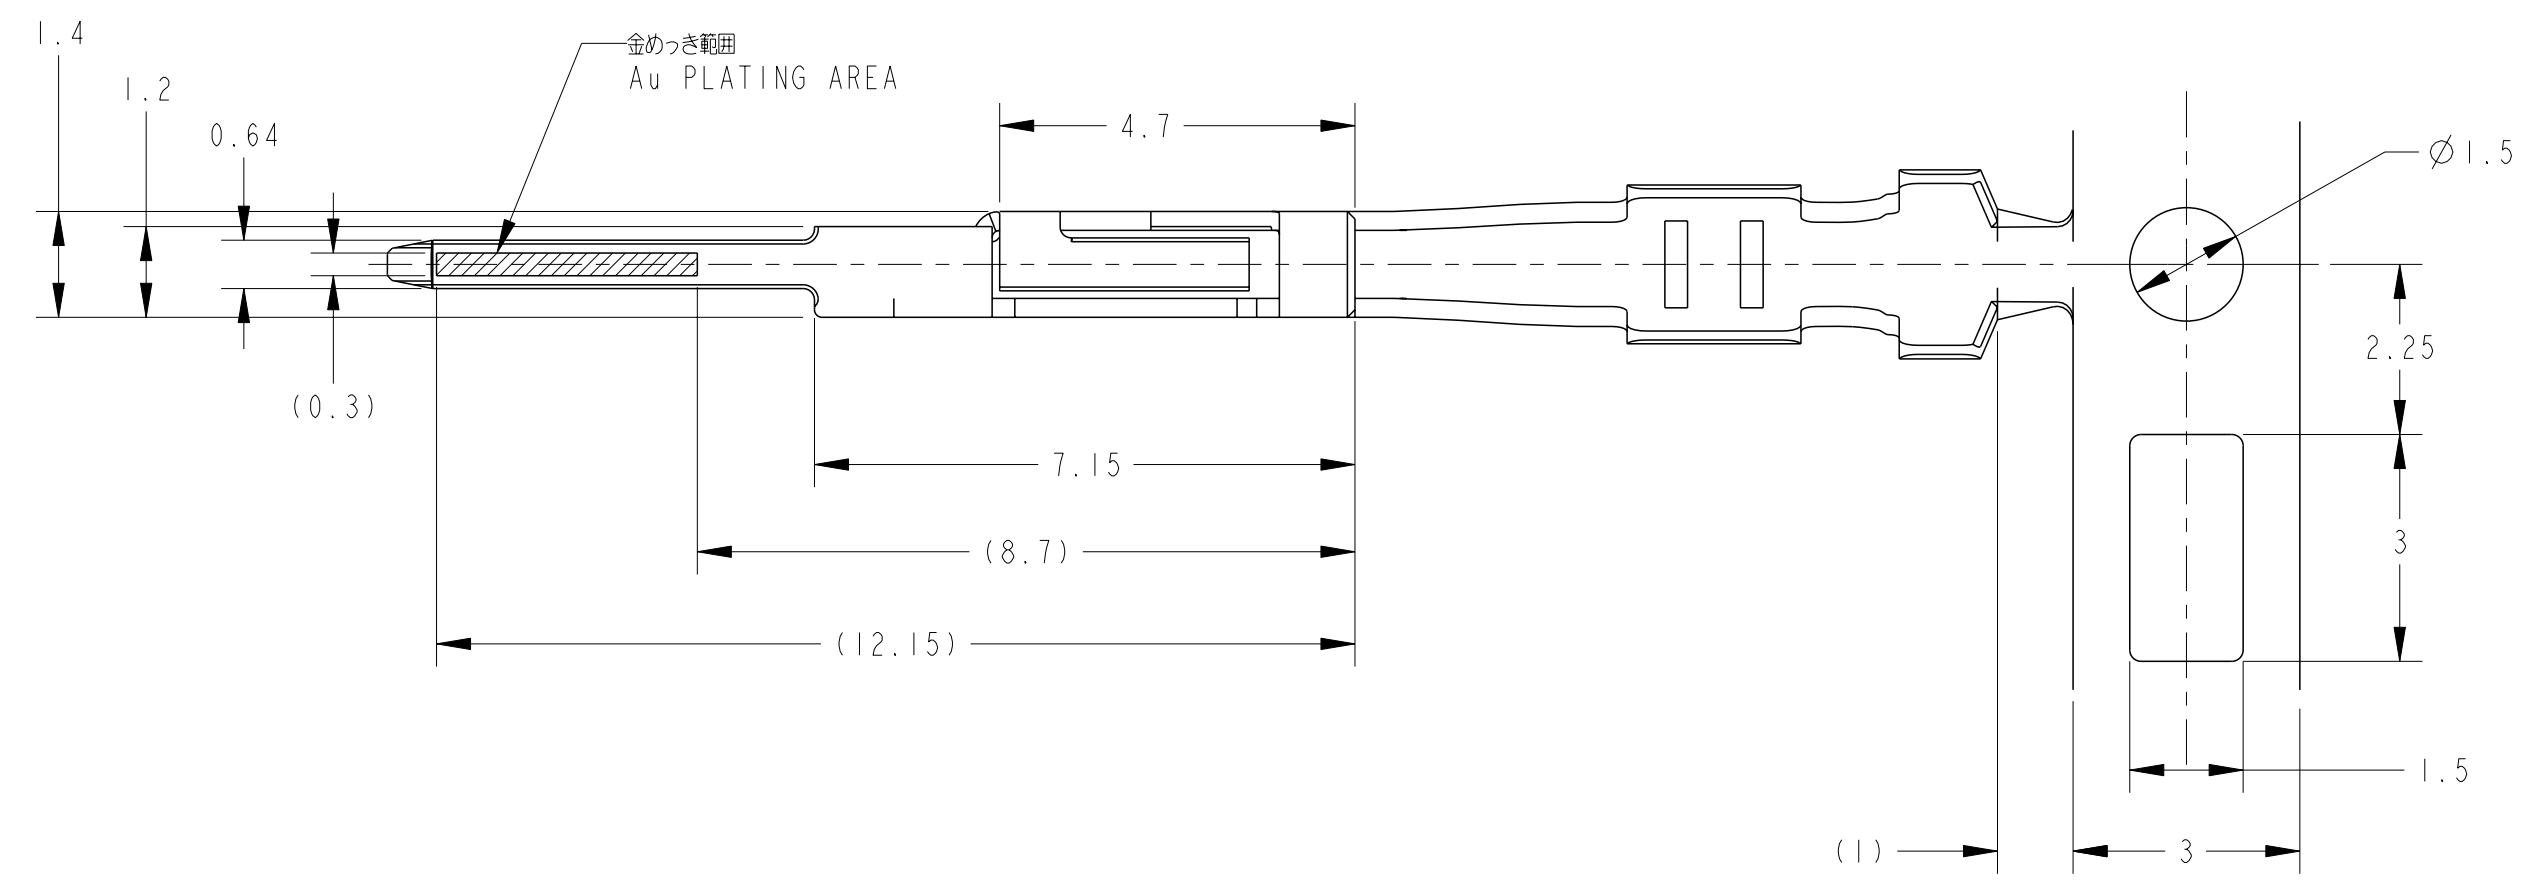

- 1. 適用電線; AVSS, AVSSH-f 0.3~0.5mm²
CAVS, CAVUS 0.22~0.5mm²
CHFUS 0.5mm²
HFSS-f 0.5mm²
 - 2. アプリケータ送りピッチ; 7.5mm
 - 3. パラ端子型番;
PRE-TIN; 1376607-1
SELECTIVE GOLD; 1376607-2
1. APPLICABLE WIRE RANGE;
AVSS, AVSSH-f 0.3~0.5mm²
CAVS, CAVUS 0.22~0.5mm²
CHFUS 0.5mm²
HFSS-f 0.5mm²
2. APPLICATOR FEED; 7.5mm
3. P/N OF LOOSE PIECE;
PRE-TIN; 1376607-1
SELECTIVE GOLD; 1376607-2

SELECTIVE GOLD	1376109-2
PRE-TIN	1376109-1
FINISH	PART NO.

WIRE RANGE 総合電線範囲 0.22~0.56mm²
 INSULATION DIA 被覆外径 Ø0.95~1.7

025 TAB CONTACT

THIS DRAWING IS A CONTROLLED DOCUMENT.		DWN T. KOHNO 09-JUL-04
DIMENSIONS: 単位: 尺 (mm)		CHK N. SAI 09-JUL-04
TOLERANCES UNLESS OTHERWISE SPECIFIED: 公差: ±0.3		APVD K. SHIMIZU 09-JUL-04
0-PLC ±0.3	1-PLC ±0.5	PRODUCT SPEC
2-PLC ±0.13	3-PLC ±0.013	APPLICATION SPEC
4-PLC ±0.0001	ANGLES ±3°	114-5291
MATERIAL 材料 COPPER ALLOY	FINISH 仕上 SEE TABLE	WEIGHT 0.19g
		Customer Drawing

SIZE A2	CAGE CODE 00779	DRAWING NO. 1376109	RESTRICTED TO
SCALE 10:1	SHEET 1	OF 1	REV B

X-ON Electronics

Largest Supplier of Electrical and Electronic Components

Click to view similar products for [Automotive Connectors](#) category: