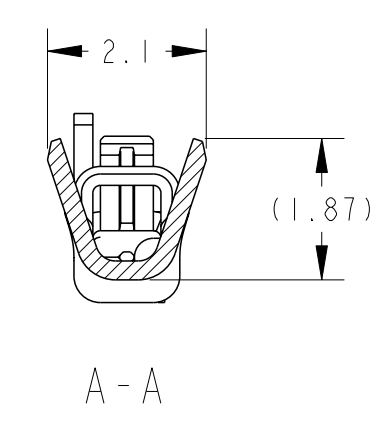

- 1. 適用電線; AVSS, AVSSH-f 0.3~0.5mm²
CAVS, CAVUS 0.22~0.5mm²
CHFUS 0.5mm²
HFSS-f 0.5mm²
 - 2. アプリケータ送りピッチ; 7.5mm
 - 3. パラ端子型番;
PRE-TIN; 1376607-1
SELECTIVE GOLD; 1376607-2
1. APPLICABLE WIRE RANGE;
AVSS, AVSSH-f 0.3~0.5mm²
CAVS, CAVUS 0.22~0.5mm²
CHFUS 0.5mm²
HFSS-f 0.5mm²
2. APPLICATOR FEED; 7.5mm
3. P/N OF LOOSE PIECE;
PRE-TIN; 1376607-1
SELECTIVE GOLD; 1376607-2

SELECTIVE GOLD	1376109-2
PRE-TIN	1376109-1
FINISH	PART NO.

WIRE RANGE 総合電線範囲 0.22~0.56mm²
 INSULATION DIA 被覆外径 Ø0.95~1.7

025 TAB CONTACT

THIS DRAWING IS A CONTROLLED DOCUMENT.		DWN T. KOHNO 09-JUL-04
DIMENSIONS: 単位: 尺 (mm)		CHK N. SAI 09-JUL-04
TOLERANCES UNLESS OTHERWISE SPECIFIED: 公差: ±0.3		APVD K. SHIMIZU 09-JUL-04
0-PLC ±0.3	1-PLC ±0.5	PRODUCT SPEC
2-PLC ±0.13	3-PLC ±0.013	APPLICATION SPEC
4-PLC ±0.0001	ANGLES ±3°	114-5291
MATERIAL 材料 COPPER ALLOY	FINISH 仕上 SEE TABLE	WEIGHT 0.19g
		Customer Drawing

SIZE A2	CAGE CODE 00779	DRAWING NO. 1376109	RESTRICTED TO
SCALE 10:1	SHEET 1	OF 1	REV B

X-ON Electronics

Largest Supplier of Electrical and Electronic Components

Click to view similar products for [Automotive Connectors](#) category: