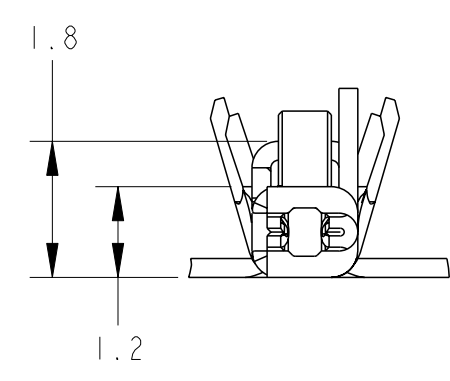

- 1. 適用電線; AVSS, AVSSH-f 0.3~0.5mm²
CAVS, CAVUS 0.22~0.5mm²
CHFUS 0.5mm²
HFSS-f 0.5mm²
 - 2. アプリケータ送りピッチ; 7.5mm
 - 3. パラ端子型番;
PRE-TIN; 1376607-1
SELECTIVE GOLD; 1376607-2
1. APPLICABLE WIRE RANGE;
AVSS, AVSSH-f 0.3~0.5mm²
CAVS, CAVUS 0.22~0.5mm²
CHFUS 0.5mm²
HFSS-f 0.5mm²
2. APPLICATOR FEED; 7.5mm
3. P/N OF LOOSE PIECE;
PRE-TIN; 1376607-1
SELECTIVE GOLD; 1376607-2

SELECTIVE GOLD	1376109-2
PRE-TIN	1376109-1
FINISH	PART NO.

WIRE RANGE 総合電線範囲 0.22~0.56mm²
 INSULATION DIA 被覆外径 Ø0.95~1.7

025 TAB CONTACT

THIS DRAWING IS A CONTROLLED DOCUMENT.		DWN T. KOHNO 09-JUL-04
DIMENSIONS: 単位: 尺 (mm)		CHK N. SAI 09-JUL-04
TOLERANCES UNLESS OTHERWISE SPECIFIED: 公差: ±0.3		APVD K. SHIMIZU 09-JUL-04
0-PLC ±0.3	1-PLC ±0.5	PRODUCT SPEC
2-PLC ±0.13	3-PLC ±0.013	APPLICATION SPEC
4-PLC ±0.0001	ANGLES ±3°	114-5291
MATERIAL 材料 COPPER ALLOY	FINISH 仕上 SEE TABLE	WEIGHT 0.19g
		Customer Drawing

SIZE A2	CAGE CODE 00779	DRAWING NO. 1376109	RESTRICTED TO
SCALE 10:1	SHEET 1	OF 1	REV B

X-ON Electronics

Largest Supplier of Electrical and Electronic Components

Click to view similar products for [Automotive Connectors](#) category: