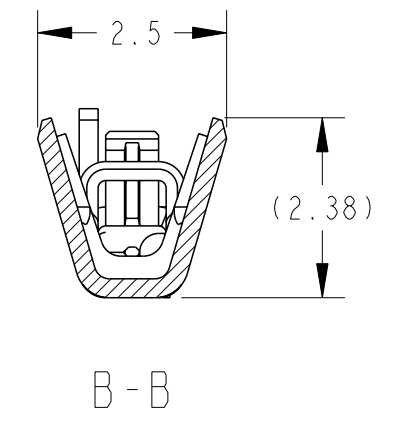

- 1. 適用電線; AVSS, AVSSH-f 0.3~0.5mm²
CAVS, CAVUS 0.22~0.5mm²
CHFUS 0.5mm²
HFSS-f 0.5mm²
 - 2. アプリケータ送りピッチ; 7.5mm
 - 3. パラ端子型番;
PRE-TIN; 1376607-1
SELECTIVE GOLD; 1376607-2
1. APPLICABLE WIRE RANGE;
AVSS, AVSSH-f 0.3~0.5mm²
CAVS, CAVUS 0.22~0.5mm²
CHFUS 0.5mm²
HFSS-f 0.5mm²
2. APPLICATOR FEED; 7.5mm
3. P/N OF LOOSE PIECE;
PRE-TIN; 1376607-1
SELECTIVE GOLD; 1376607-2

SELECTIVE GOLD	1376109-2
PRE-TIN	1376109-1
FINISH	PART NO.

WIRE RANGE 総合電線範囲 0.22~0.56mm²
 INSULATION DIA 被覆外径 Ø0.95~1.7

025 TAB CONTACT

THIS DRAWING IS A CONTROLLED DOCUMENT.		DWN T. KOHNO 09-JUL-04
DIMENSIONS: 単位: 尺 (mm)		CHK N. SAI 09-JUL-04
TOLERANCES UNLESS OTHERWISE SPECIFIED: 公差: ±0.3		APVD K. SHIMIZU 09-JUL-04
0-PLC ±0.3	1-PLC ±0.5	PRODUCT SPEC
2-PLC ±0.13	3-PLC ±0.013	APPLICATION SPEC
4-PLC ±0.0001	ANGLES ±3°	114-5291
MATERIAL 材料 COPPER ALLOY	FINISH 仕上 SEE TABLE	WEIGHT 0.19g
		Customer Drawing

SIZE A2	CAGE CODE 00779	DRAWING NO. 1376109	RESTRICTED TO
SCALE 10:1	SHEET 1	OF 1	REV B

X-ON Electronics

Largest Supplier of Electrical and Electronic Components

Click to view similar products for [Automotive Connectors](#) category: