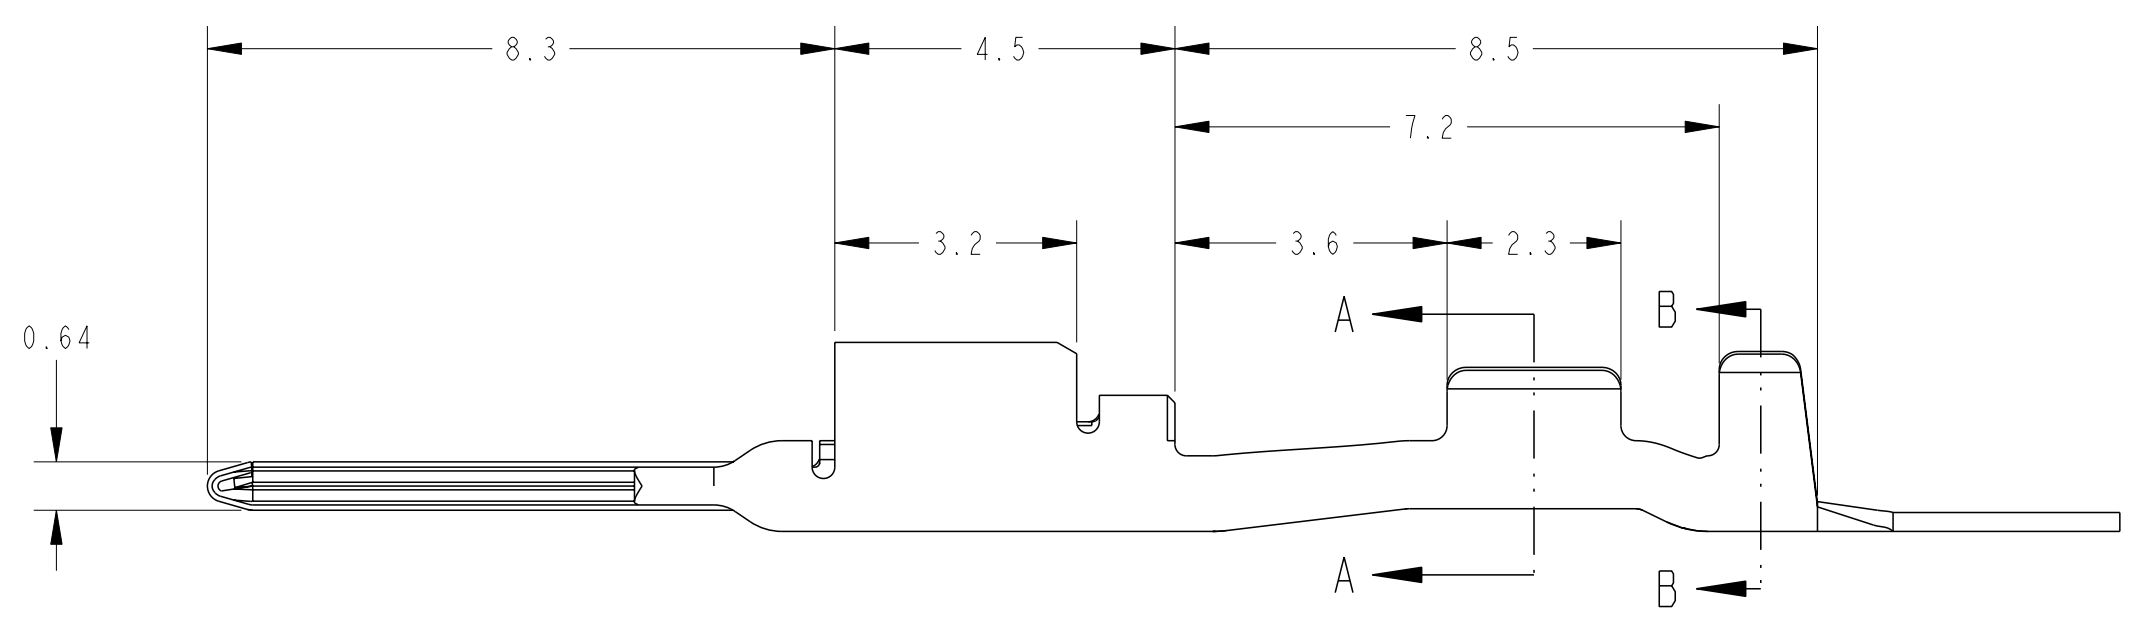

- 1. 適用電線; AVSS, AVSSH-f 0.3~0.5mm²
CAVS, CAVUS 0.22~0.5mm²
CHFUS 0.5mm²
HFSS-f 0.5mm²
 - 2. アプリケータ送りピッチ; 7.5mm
 - 3. パラ端子型番;
PRE-TIN; 1376607-1
SELECTIVE GOLD; 1376607-2
1. APPLICABLE WIRE RANGE;
AVSS, AVSSH-f 0.3~0.5mm²
CAVS, CAVUS 0.22~0.5mm²
CHFUS 0.5mm²
HFSS-f 0.5mm²
2. APPLICATOR FEED; 7.5mm
3. P/N OF LOOSE PIECE;
PRE-TIN; 1376607-1
SELECTIVE GOLD; 1376607-2

SELECTIVE GOLD	1376109-2
PRE-TIN	1376109-1
FINISH	PART NO.

WIRE RANGE 総合電線範囲 0.22~0.56mm²
 INSULATION DIA 被覆外径 Ø0.95~1.7

025 TAB CONTACT

THIS DRAWING IS A CONTROLLED DOCUMENT.		DWN T. KOHNO 09-JUL-04
DIMENSIONS: 単位: 尺 (mm)		CHK N. SAI 09-JUL-04
TOLERANCES UNLESS OTHERWISE SPECIFIED: 公差: ±0.3		APVD K. SHIMIZU 09-JUL-04
0-PLC ±0.3	1-PLC ±0.5	PRODUCT SPEC
2-PLC ±0.13	3-PLC ±0.013	APPLICATION SPEC
4-PLC ±0.0001	ANGLES ±3°	114-5291
MATERIAL 材料 COPPER ALLOY	FINISH 仕上 SEE TABLE	WEIGHT 0.19g
		Customer Drawing