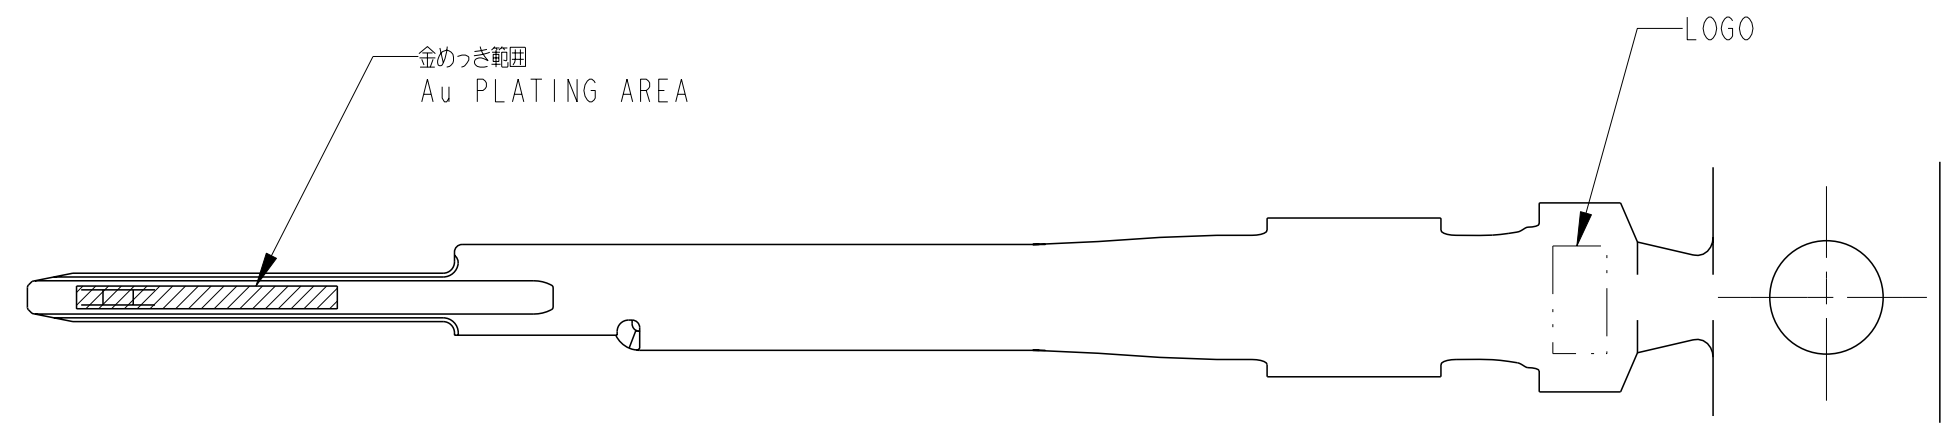

- 1. 適用電線; AVSS, AVSSH-f 0.3~0.5mm²
CAVS, CAVUS 0.22~0.5mm²
CHFUS 0.5mm²
HFSS-f 0.5mm²
 - 2. アプリケータ送りピッチ; 7.5mm
 - 3. パラ端子型番;
PRE-TIN; 1376607-1
SELECTIVE GOLD; 1376607-2
1. APPLICABLE WIRE RANGE;
AVSS, AVSSH-f 0.3~0.5mm²
CAVS, CAVUS 0.22~0.5mm²
CHFUS 0.5mm²
HFSS-f 0.5mm²
2. APPLICATOR FEED; 7.5mm
3. P/N OF LOOSE PIECE;
PRE-TIN; 1376607-1
SELECTIVE GOLD; 1376607-2

SELECTIVE GOLD	1376109-2
PRE-TIN	1376109-1
FINISH	PART NO.

WIRE RANGE 総合電線範囲 0.22~0.56mm²
 INSULATION DIA 被覆外径 Ø0.95~1.7

025 TAB CONTACT

THIS DRAWING IS A CONTROLLED DOCUMENT.		DWN T. KOHNO 09-JUL-04
DIMENSIONS: 単位: 尺 (mm)		CHK N. SAI 09-JUL-04
TOLERANCES UNLESS OTHERWISE SPECIFIED: 公差: ±0.3		APVD K. SHIMIZU 09-JUL-04
0-PLC ±0.3	1-PLC ±0.5	PRODUCT SPEC
2-PLC ±0.13	3-PLC ±0.013	APPLICATION SPEC
4-PLC ±0.0001	ANGLES ±3°	114-5291
MATERIAL 材料 COPPER ALLOY	FINISH 仕上 SEE TABLE	WEIGHT 0.19g
		Customer Drawing