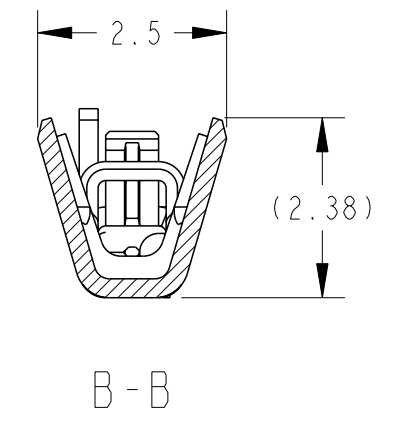

- 適用電線; AVSS, AVSSH-f 0.3~0.5mm²
CAVS, CAVUS 0.22~0.5mm²
CHFUS 0.5mm²
HFSS-f 0.5mm²
 - アプリーケータ送りピッチ; 7.5mm
 - バラ端子型番;
PRE-TIN; 1376607-1
SELECTIVE GOLD; 1376607-2
1. APPLICABLE WIRE RANGE;
AVSS, AVSSH-f 0.3~0.5mm²
CAVS, CAVUS 0.22~0.5mm²
CHFUS 0.5mm²
HFSS-f 0.5mm²
2. APPLICATOR FEED; 7.5mm
3. P/N OF LOOSE PIECE;
PRE-TIN; 1376607-1
SELECTIVE GOLD; 1376607-2

SELECTIVE GOLD	1376109-2
PRE-TIN	1376109-1
FINISH	PART NO.

WIRE RANGE 総合電線範囲 0.22~0.56mm² INSULATION DIA 被覆外径 Ø0.95~1.7

025 TAB CONTACT

THIS DRAWING IS A CONTROLLED DOCUMENT.		DWN T. KOHNO 09-JUL-04
DIMENSIONS: 単位: 尺 (mm)		CHK N. SAI 09-JUL-04
TOLERANCES UNLESS OTHERWISE SPECIFIED: 公差: ±0.3		APVD K. SHIMIZU 09-JUL-04
0-PLC ±0.3	1-PLC ±0.5	PRODUCT SPEC
2-PLC ±0.13	3-PLC ±0.013	APPLICATION SPEC
4-PLC ±0.0001	ANGLES ±3°	114-5291
MATERIAL 材料 COPPER ALLOY	FINISH 仕上 SEE TABLE	WEIGHT 0.19g

SIZE A2	CAGE CODE 00779	DRAWING NO. C-1376109	RESTRICTED TO
SCALE 10:1	SHEET 1	OF 1	REV B

X-ON Electronics

Largest Supplier of Electrical and Electronic Components

Click to view similar products for [Automotive Connectors](#) category: