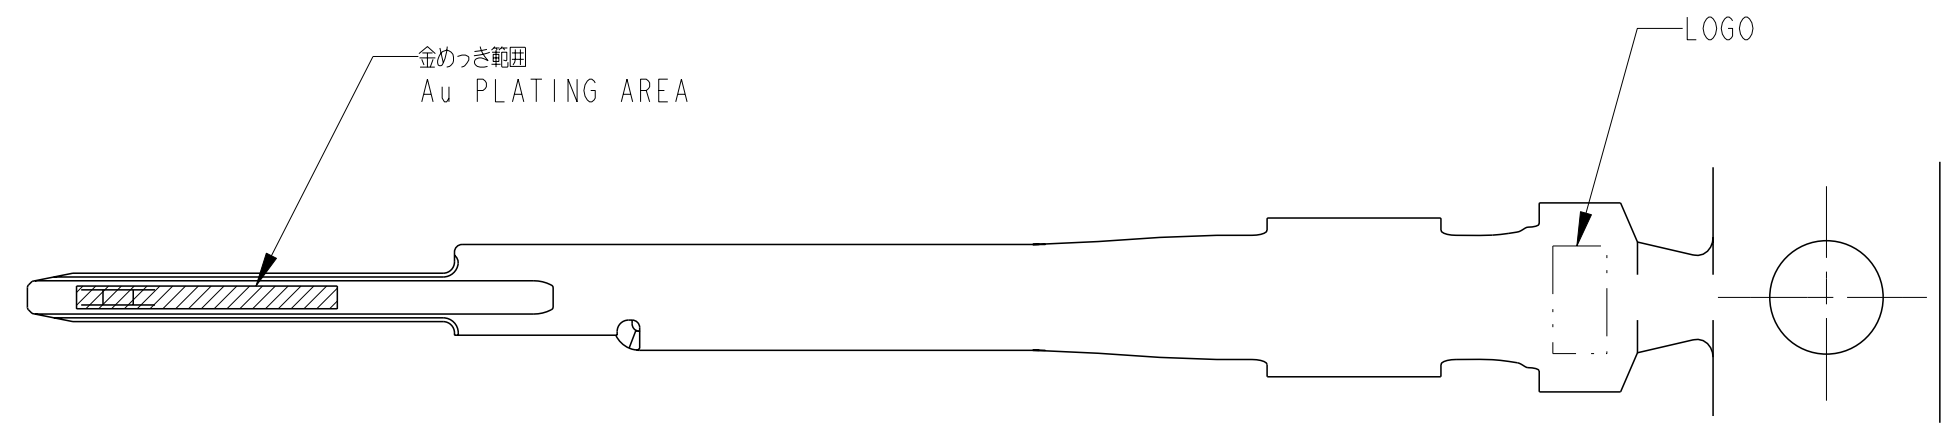

THIS DRAWING IS UNPUBLISHED. RELEASED FOR PUBLICATION 20
© COPYRIGHT 20 ALL RIGHTS RESERVED.

LOC J
R1ST

REVISIONS						
P	LTR	DESCRIPTION	ECN	DATE	DWN	APVD
A3		REVISED PER ECO-11-005140		02APR2011	RK	HMR
B		REVISED ECR-15-014555		09OCT2015	AY	RK

1. 適用電線; AVSS, AVSSH-f 0.3~0.5mm²
     CAVS, CAVUS 0.22~0.5mm²
     CHFUS 0.5mm²
     HFSS-f 0.5mm²
  2. アプリーケータ送りピッチ; 7.5mm
  3. バラ端子型番;
     PRE-TIN; 1376607-1
     SELECTIVE GOLD; 1376607-2
1. APPLICABLE WIRE RANGE;
  AVSS, AVSSH-f 0.3~0.5mm²
  CAVS, CAVUS 0.22~0.5mm²
  CHFUS 0.5mm²
  HFSS-f 0.5mm²
2. APPLICATOR FEED; 7.5mm
3. P/N OF LOOSE PIECE;
  PRE-TIN; 1376607-1
  SELECTIVE GOLD; 1376607-2

SELECTIVE GOLD	1376109-2
PRE-TIN	1376109-1
FINISH	PART NO.

WIRE RANGE 総合電線範囲 0.22~0.56mm² INSULATION DIA 被覆外径 Ø0.95~1.7

025 TAB CONTACT

THIS DRAWING IS A CONTROLLED DOCUMENT.		DWN T. KOHNO 09-JUL-04
DIMENSIONS: 単位: 尺 (mm)		CHK N. SAI 09-JUL-04
TOLERANCES UNLESS OTHERWISE SPECIFIED: 公差: ±0.3		APVD K. SHIMIZU 09-JUL-04
0-PLC ±0.3	1-PLC ±0.5	PRODUCT SPEC
2-PLC ±0.13	3-PLC ±0.013	APPLICATION SPEC
4-PLC ±0.0001	ANGLES ±3°	114-5291
MATERIAL 材料 COPPER ALLOY	FINISH 仕上 SEE TABLE	WEIGHT 0.19g

SIZE A2	CAGE CODE 00779	DRAWING NO. C-1376109	RESTRICTED TO
SCALE 10:1	SHEET 1	OF 1	REV B