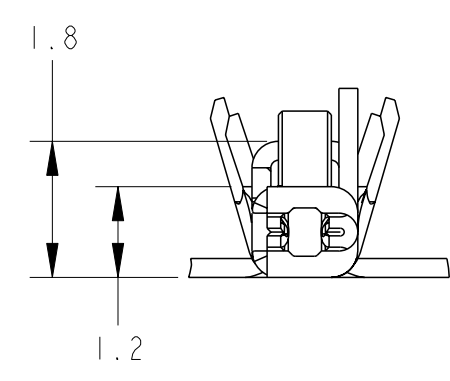

- 適用電線; AVSS, AVSSH-f 0.3~0.5mm²
CAVS, CAVUS 0.22~0.5mm²
CHFUS 0.5mm²
HFSS-f 0.5mm²
 - アプリーケータ送りピッチ; 7.5mm
 - バラ端子型番;
PRE-TIN; 1376607-1
SELECTIVE GOLD; 1376607-2
1. APPLICABLE WIRE RANGE;
AVSS, AVSSH-f 0.3~0.5mm²
CAVS, CAVUS 0.22~0.5mm²
CHFUS 0.5mm²
HFSS-f 0.5mm²
2. APPLICATOR FEED; 7.5mm
3. P/N OF LOOSE PIECE;
PRE-TIN; 1376607-1
SELECTIVE GOLD; 1376607-2

SELECTIVE GOLD	1376109-2
PRE-TIN	1376109-1
FINISH	PART NO.

WIRE RANGE 総合電線範囲 0.22~0.56mm² INSULATION DIA 被覆外径 Ø0.95~1.7

025 TAB CONTACT

THIS DRAWING IS A CONTROLLED DOCUMENT.		DWN T. KOHNO 09-JUL-04
DIMENSIONS: 単位: 尺 (mm)		CHK N. SAI 09-JUL-04
TOLERANCES UNLESS OTHERWISE SPECIFIED: 公差: ±0.3		APVD K. SHIMIZU 09-JUL-04
0-PLC ±0.3	1-PLC ±0.5	PRODUCT SPEC
2-PLC ±0.13	3-PLC ±0.013	APPLICATION SPEC
4-PLC ±0.0001	ANGLES ±3°	114-5291
MATERIAL 材料 COPPER ALLOY	FINISH 仕上 SEE TABLE	WEIGHT 0.19g

SIZE A2	CAGE CODE 00779	DRAWING NO. C-1376109	RESTRICTED TO
SCALE 10:1	SHEET 1	OF 1	REV B

X-ON Electronics

Largest Supplier of Electrical and Electronic Components

Click to view similar products for [Automotive Connectors](#) category: