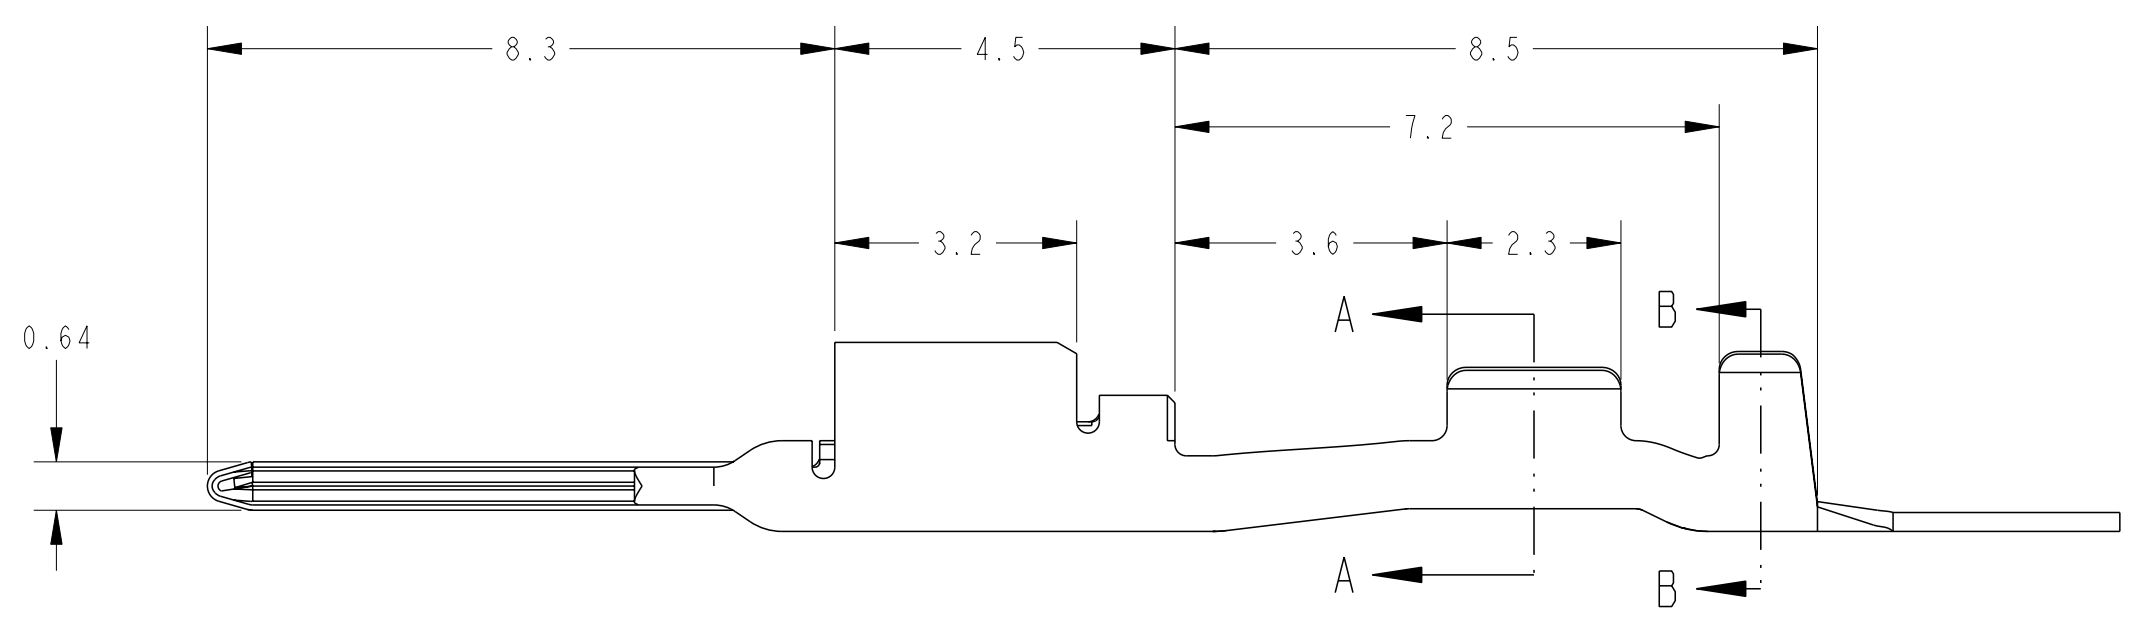

- 適用電線; AVSS, AVSSH-f 0.3~0.5mm²
CAVS, CAVUS 0.22~0.5mm²
CHFUS 0.5mm²
HFSS-f 0.5mm²
 - アプリーケータ送りピッチ; 7.5mm
 - バラ端子型番;
PRE-TIN; 1376607-1
SELECTIVE GOLD; 1376607-2
1. APPLICABLE WIRE RANGE;
AVSS, AVSSH-f 0.3~0.5mm²
CAVS, CAVUS 0.22~0.5mm²
CHFUS 0.5mm²
HFSS-f 0.5mm²
2. APPLICATOR FEED; 7.5mm
3. P/N OF LOOSE PIECE;
PRE-TIN; 1376607-1
SELECTIVE GOLD; 1376607-2

SELECTIVE GOLD	1376109-2
PRE-TIN	1376109-1
FINISH	PART NO.

WIRE RANGE 総合電線範囲 0.22~0.56mm² INSULATION DIA 被覆外径 Ø0.95~1.7

025 TAB CONTACT

THIS DRAWING IS A CONTROLLED DOCUMENT.		DWN T. KOHNO 09-JUL-04
DIMENSIONS: 単位: 尺 (mm)		CHK N. SAI 09-JUL-04
TOLERANCES UNLESS OTHERWISE SPECIFIED: 公差: ±0.3		APVD K. SHIMIZU 09-JUL-04
0-PLC ±0.3	1-PLC ±0.5	PRODUCT SPEC
2-PLC ±0.13	3-PLC ±0.013	APPLICATION SPEC
4-PLC ±0.0001	ANGLES ±3°	114-5291
MATERIAL 材料 COPPER ALLOY	FINISH 仕上 SEE TABLE	WEIGHT 0.19g