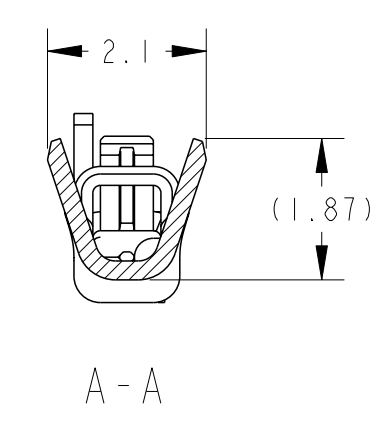

- 適用電線; AVSS, AVSSH-f 0.3~0.5mm²
CAVS, CAVUS 0.22~0.5mm²
CHFUS 0.5mm²
HFSS-f 0.5mm²
 - アプリーケータ送りピッチ; 7.5mm
 - バラ端子型番;
PRE-TIN; 1376607-1
SELECTIVE GOLD; 1376607-2
1. APPLICABLE WIRE RANGE;
AVSS, AVSSH-f 0.3~0.5mm²
CAVS, CAVUS 0.22~0.5mm²
CHFUS 0.5mm²
HFSS-f 0.5mm²
2. APPLICATOR FEED; 7.5mm
3. P/N OF LOOSE PIECE;
PRE-TIN; 1376607-1
SELECTIVE GOLD; 1376607-2

SELECTIVE GOLD	1376109-2
PRE-TIN	1376109-1
FINISH	PART NO.

WIRE RANGE 総合電線範囲 0.22~0.56mm² INSULATION DIA 被覆外径 Ø0.95~1.7

025 TAB CONTACT

THIS DRAWING IS A CONTROLLED DOCUMENT.		DWN T. KOHNO 09-JUL-04
DIMENSIONS: 単位: 尺 (mm)		CHK N. SAI 09-JUL-04
TOLERANCES UNLESS OTHERWISE SPECIFIED: 公差: ±0.3		APVD K. SHIMIZU 09-JUL-04
0-PLC ±0.3	1-PLC ±0.5	PRODUCT SPEC
2-PLC ±0.13	3-PLC ±0.013	APPLICATION SPEC
4-PLC ±0.0001	ANGLES ±3°	114-5291
MATERIAL 材料 COPPER ALLOY	FINISH 仕上 SEE TABLE	WEIGHT 0.19g

SIZE A2	CAGE CODE 00779	DRAWING NO. C-1376109	RESTRICTED TO
SCALE 10:1	SHEET 1	OF 1	REV B

X-ON Electronics

Largest Supplier of Electrical and Electronic Components

Click to view similar products for [Automotive Connectors](#) category: