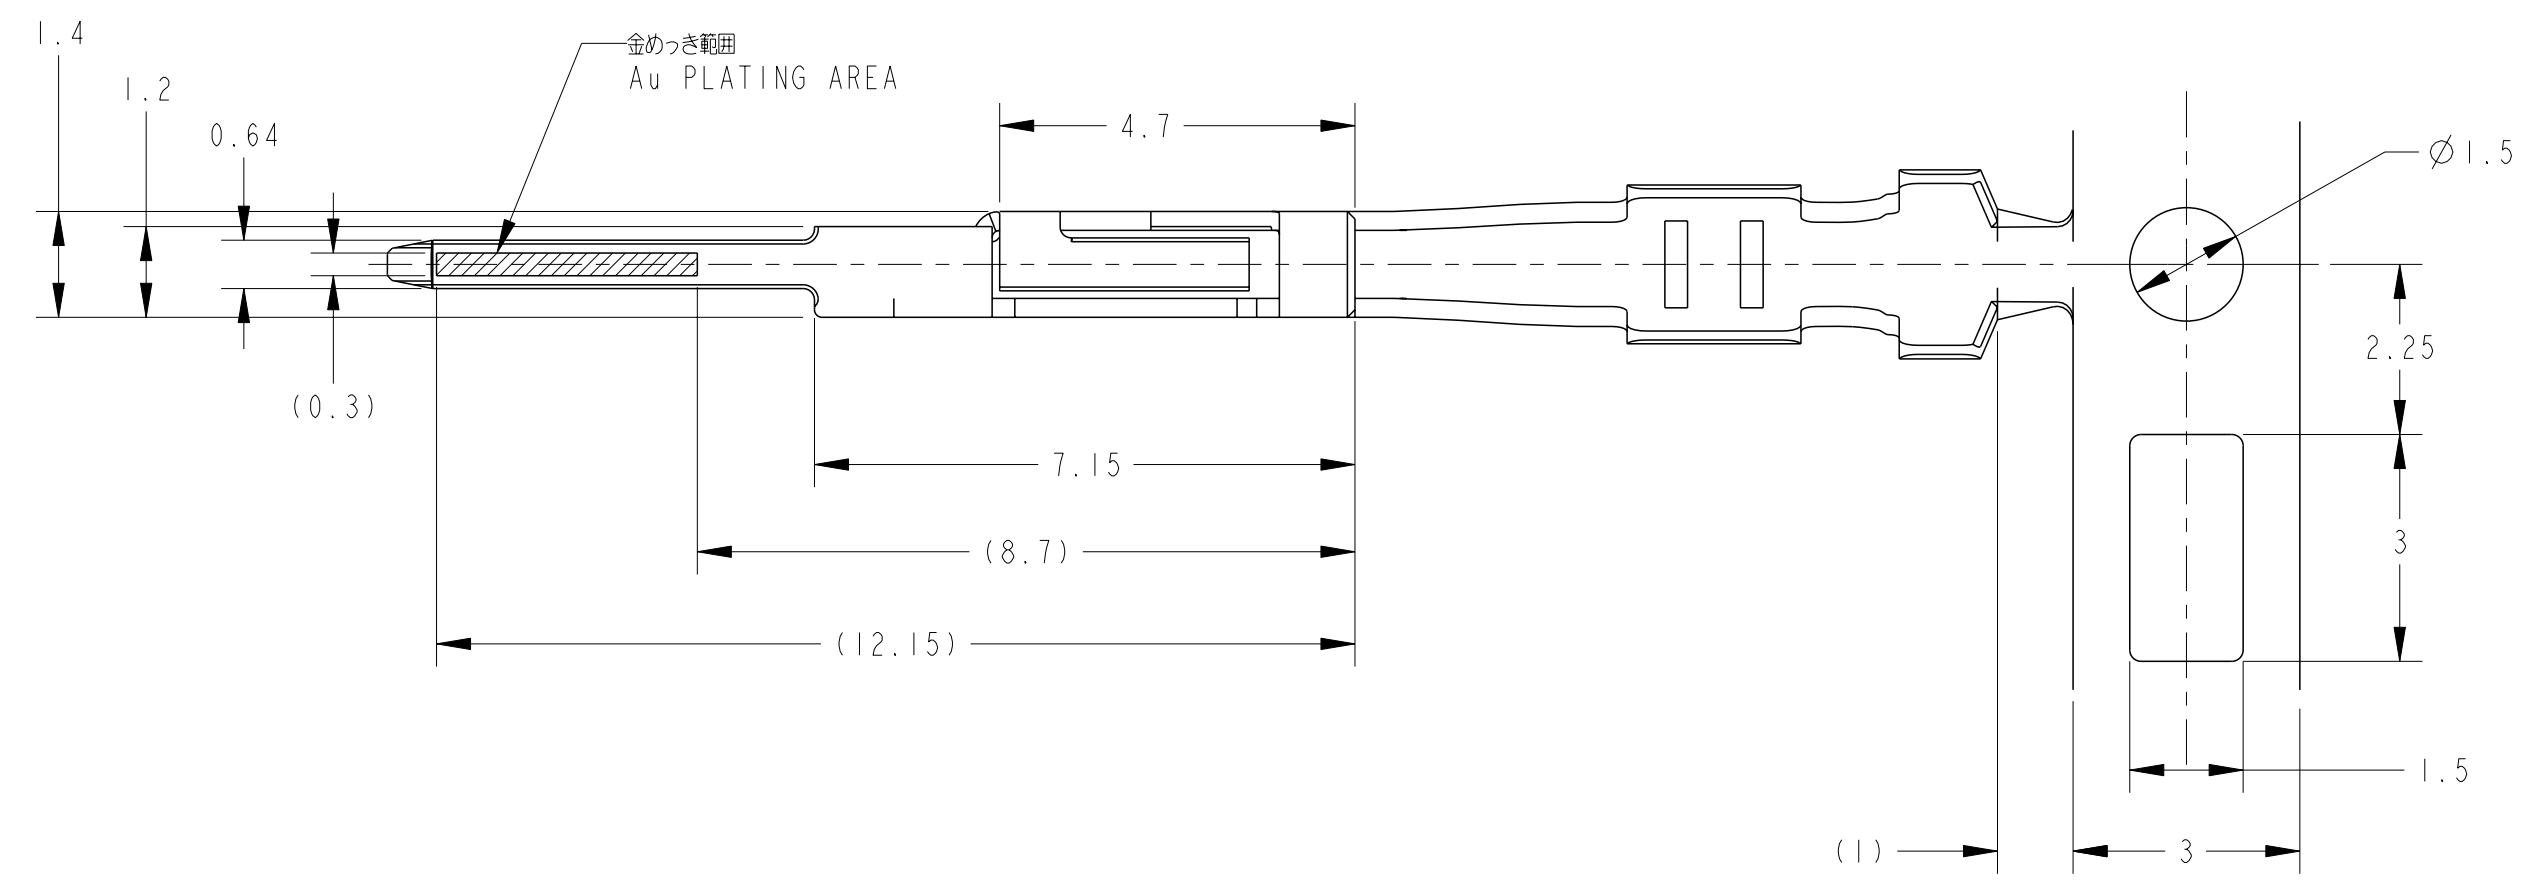

- 適用電線; AVSS, AVSSH-f 0.3~0.5mm²
CAVS, CAVUS 0.22~0.5mm²
CHFUS 0.5mm²
HFSS-f 0.5mm²
 - アプリーケータ送りピッチ; 7.5mm
 - バラ端子型番;
PRE-TIN; 1376607-1
SELECTIVE GOLD; 1376607-2
1. APPLICABLE WIRE RANGE;
AVSS, AVSSH-f 0.3~0.5mm²
CAVS, CAVUS 0.22~0.5mm²
CHFUS 0.5mm²
HFSS-f 0.5mm²
2. APPLICATOR FEED; 7.5mm
3. P/N OF LOOSE PIECE;
PRE-TIN; 1376607-1
SELECTIVE GOLD; 1376607-2

SELECTIVE GOLD	1376109-2
PRE-TIN	1376109-1
FINISH	PART NO.

WIRE RANGE 総合電線範囲 0.22~0.56mm² INSULATION DIA 被覆外径 Ø0.95~1.7

025 TAB CONTACT

THIS DRAWING IS A CONTROLLED DOCUMENT.		DWN T. KOHNO 09-JUL-04
DIMENSIONS: 単位: 尺 (mm)		CHK N. SAI 09-JUL-04
TOLERANCES UNLESS OTHERWISE SPECIFIED: 公差: ±0.3		APVD K. SHIMIZU 09-JUL-04
0-PLC ±0.3	1-PLC ±0.5	PRODUCT SPEC
2-PLC ±0.13	3-PLC ±0.013	APPLICATION SPEC
4-PLC ±0.0001	ANGLES ±3°	114-5291
MATERIAL 材料 COPPER ALLOY	FINISH 仕上 SEE TABLE	WEIGHT 0.19g

SIZE A2	CAGE CODE 00779	DRAWING NO. C-1376109	RESTRICTED TO
SCALE 10:1	SHEET 1	OF 1	REV B

X-ON Electronics

Largest Supplier of Electrical and Electronic Components

Click to view similar products for [Automotive Connectors](#) category: