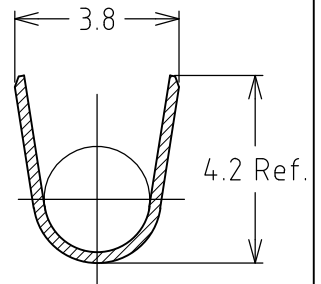

REVISIONS					
P	LTR	DESCRIPTION	DATE	DWN	APVD
	B3	REVISED PER ECR-20-100273	13AUG2020	M.M	D.Z

LUBRICANT AREA AND PERMISSIBLE OUTSIDE THIS AREA ONLY FOR 1376348-2

SECT A-A

AWG#24~#20 (0.22~0.53mmsq)	1.7~2.7	1376348-2
AWG#24~#20 (0.22~0.53mmsq)	1.7~2.7	1376348-1
WIER RANGE	INSULATION DIA	型番 PART NO.

RELEASED FOR PUBLICATION

ALL RIGHTS RESERVED.

THIS DRAWING IS UNPUBLISHED.

COPYRIGHT - TE Connectivity

DIMENSIONS: mm	DWN M.SUZUKI	16MAY2008	MATERIAL PRE-TIN COPPER ALLOY	FINISH TIN		
	CHK S.MANABE	19MAY08	TE Connectivity			
TOLERANCES UNLESS OTHERWISE SPECIFIED:	APVD S.MANABE	19MAY08			NAME 5.0 POWER KEY CONNECTOR REC CONTACT (M)	
	PRODUCT SPEC	108-5699	SIZE A4	CAGE CODE 00779	DRAWING NO C-1376348	RESTRICTED TO -
0 PLC ± 1 PLC ± 2 PLC ± 3 PLC ± 4 PLC ± ANGLES ± 2DEG	APPLICATION SPEC	114-5292	WEIGHT	0.000000	CUSTOMER DRAWING	
SCALE		6:1	SHEET		1 OF 1	REV B3