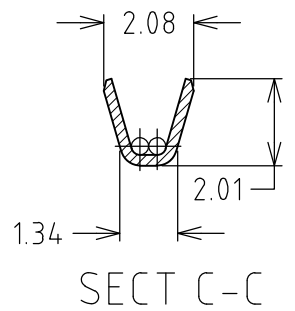

REVISIONS					
P	LTR	DESCRIPTION	DATE	DWN	APVD
	B3	REVISED PER ECR-20-100273	13AUG2020	M.M	D.Z

LUBRICANT AREA AND PERMISSIBLE OUTSIDE THIS AREA ONLY FOR 1376348-2

SECT A-A

AWG#24~#20 (0.22~0.53mmsq)	1.7~2.7	1376348-2
AWG#24~#20 (0.22~0.53mmsq)	1.7~2.7	1376348-1
WIER RANGE	INSULATION DIA	型番 PART NO.

RELEASED FOR PUBLICATION

ALL RIGHTS RESERVED.

THIS DRAWING IS UNPUBLISHED.

COPYRIGHT - TE Connectivity

DIMENSIONS: mm	DWN M.SUZUKI	16MAY2008	MATERIAL PRE-TIN COPPER ALLOY	FINISH TIN		
	CHK S.MANABE	19MAY08	TE Connectivity			
TOLERANCES UNLESS OTHERWISE SPECIFIED:	APVD S.MANABE	19MAY08			NAME 5.0 POWER KEY CONNECTOR REC CONTACT (M)	
	PRODUCT SPEC	108-5699	SIZE A4	CAGE CODE 00779	DRAWING NO C-1376348	RESTRICTED TO -
0 PLC ± 1 PLC ± 2 PLC ± 3 PLC ± 4 PLC ± ANGLES ± 2DEG	APPLICATION SPEC	114-5292	WEIGHT	0.000000	CUSTOMER DRAWING	
SCALE		6:1	SHEET		1 OF 1	REV B3