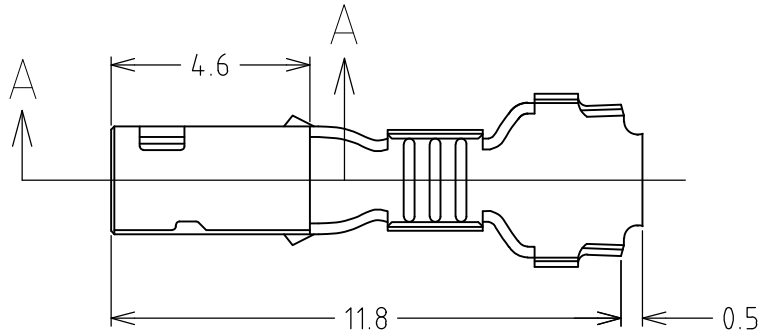

REVISIONS					
P	LTR	DESCRIPTION	DATE	DWN	APVD
	B3	REVISED PER ECR-20-100273	13AUG2020	M.M	D.Z

LUBRICANT AREA AND PERMISSIBLE OUTSIDE THIS AREA ONLY FOR 1376348-2

SECT A-A

AWG#24~#20 (0.22~0.53mmsq)	1.7~2.7	1376348-2
AWG#24~#20 (0.22~0.53mmsq)	1.7~2.7	1376348-1
WIER RANGE	INSULATION DIA	型番 PART NO.

RELEASED FOR PUBLICATION

ALL RIGHTS RESERVED.

THIS DRAWING IS UNPUBLISHED.

COPYRIGHT - TE Connectivity

DIMENSIONS: mm	DWN M.SUZUKI	16MAY2008	MATERIAL PRE-TIN COPPER ALLOY	FINISH TIN		
	CHK S.MANABE	19MAY08	TE Connectivity			
TOLERANCES UNLESS OTHERWISE SPECIFIED:	APVD S.MANABE	19MAY08			NAME 5.0 POWER KEY CONNECTOR REC CONTACT (M)	
	PRODUCT SPEC	108-5699	SIZE A4	CAGE CODE 00779	DRAWING NO C-1376348	RESTRICTED TO -
0 PLC ± 1 PLC ± 2 PLC ± 3 PLC ± 4 PLC ± ANGLES ± 2DEG	APPLICATION SPEC	114-5292	WEIGHT	0.000000	CUSTOMER DRAWING	
SCALE		6:1	SHEET		1 OF 1	REV B3