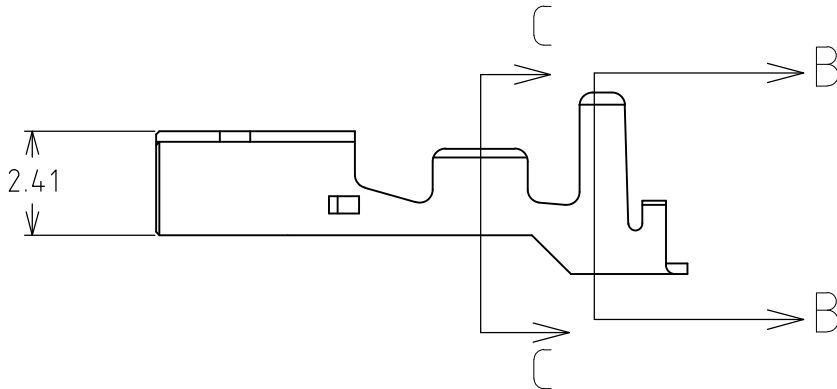

REVISIONS					
P	LTR	DESCRIPTION	DATE	DWN	APVD
	B3	REVISED PER ECR-20-100273	13AUG2020	M.M	D.Z

LUBRICANT AREA AND PERMISSIBLE OUTSIDE THIS AREA ONLY FOR 1376348-2

SECT A-A

AWG#24~#20 (0.22~0.53mmsq)	1.7~2.7	1376348-2
AWG#24~#20 (0.22~0.53mmsq)	1.7~2.7	1376348-1
WIER RANGE	INSULATION DIA	型番 PART NO.

RELEASED FOR PUBLICATION

ALL RIGHTS RESERVED.

THIS DRAWING IS UNPUBLISHED.

COPYRIGHT - TE Connectivity

DIMENSIONS: mm	DWN M.SUZUKI	16MAY2008	MATERIAL PRE-TIN COPPER ALLOY	FINISH TIN		
	CHK S.MANABE	19MAY08	TE Connectivity			
TOLERANCES UNLESS OTHERWISE SPECIFIED:	APVD S.MANABE	19MAY08			NAME 5.0 POWER KEY CONNECTOR REC CONTACT (M)	
	PRODUCT SPEC	108-5699	SIZE A4	CAGE CODE 00779	DRAWING NO C-1376348	RESTRICTED TO -
0 PLC ± 1 PLC ± 2 PLC ± 3 PLC ± 4 PLC ± ANGLES ± 2DEG	APPLICATION SPEC	114-5292	WEIGHT	0.000000	CUSTOMER DRAWING	
SCALE		6:1	SHEET		1 OF 1	REV B3