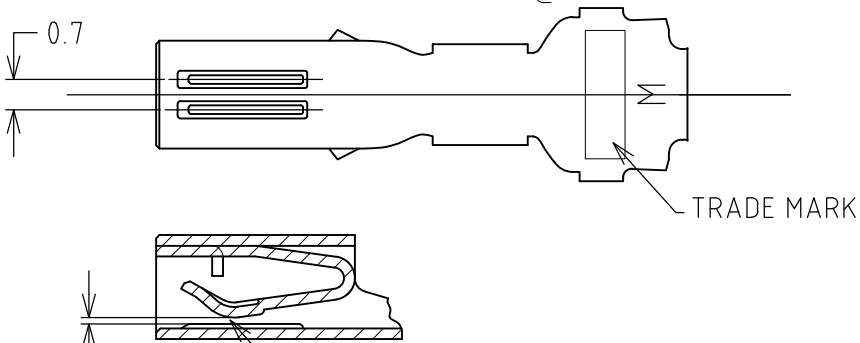

REVISIONS					
P	LTR	DESCRIPTION	DATE	DWN	APVD
	B3	REVISED PER ECR-20-100273	13AUG2020	M.M	D.Z

LUBRICANT AREA AND PERMISSIBLE OUTSIDE THIS AREA ONLY FOR 1376348-2

SECT A-A

AWG#24~#20 (0.22~0.53mmsq)	1.7~2.7	1376348-2
AWG#24~#20 (0.22~0.53mmsq)	1.7~2.7	1376348-1
WIER RANGE	INSULATION DIA	型番 PART NO.

RELEASED FOR PUBLICATION

ALL RIGHTS RESERVED.

THIS DRAWING IS UNPUBLISHED.

COPYRIGHT - TE Connectivity

DIMENSIONS: mm	DWN M.SUZUKI	16MAY2008	MATERIAL PRE-TIN COPPER ALLOY	FINISH TIN		
	CHK S.MANABE	19MAY08	TE Connectivity			
TOLERANCES UNLESS OTHERWISE SPECIFIED:	APVD S.MANABE	19MAY08			NAME 5.0 POWER KEY CONNECTOR REC CONTACT (M)	
	PRODUCT SPEC	108-5699	SIZE A4	CAGE CODE 00779	DRAWING NO C-1376348	RESTRICTED TO -
0 PLC ± 1 PLC ± 2 PLC ± 3 PLC ± 4 PLC ± ANGLES ± 2DEG	APPLICATION SPEC	114-5292	WEIGHT	0.000000	CUSTOMER DRAWING	
SCALE		6:1	SHEET		1 OF 1	REV B3