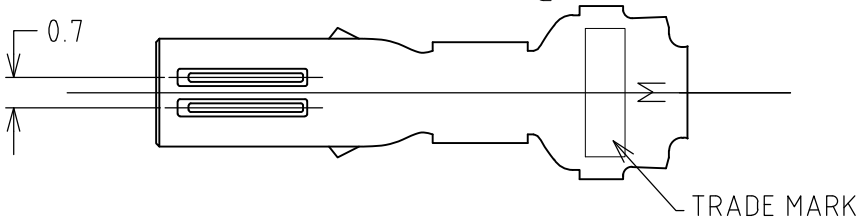

REVISIONS					
P	LTR	DESCRIPTION	DATE	DWN	APVD
	B3	REVISED PER ECR-20-100273	13AUG2020	M.M	D.Z

SECT A-A

SECT B-B

AWG#24~#20 (0.22~0.53mmsq)	1.7~2.7	1376348-2
AWG#24~#20 (0.22~0.53mmsq)	1.7~2.7	1376348-1
WIER RANGE	INSULATION DIA	型番 PART NO.

RELEASED FOR PUBLICATION

ALL RIGHTS RESERVED.

THIS DRAWING IS UNPUBLISHED.

© COPYRIGHT - TE Connectivity

DIMENSIONS: mm	DWN M.SUZUKI 16MAY2008	MATERIAL PRE-TIN COPPER ALLOY	FINISH TIN		
	CHK S.MANABE 19MAY08	 TE Connectivity			
TOLERANCES UNLESS OTHERWISE SPECIFIED:	APVD S.MANABE 19MAY08			NAME 5.0 POWER KEY CONNECTOR REC CONTACT (M)	
0 PLC ± 1 PLC ± 2 PLC ± 3 PLC ± 4 PLC ± ANGLES ± 2DEG	PRODUCT SPEC 108-5699	SIZE A4	CAGE CODE 00779	DRAWING NO C-1376348	RESTRICTED TO -
	APPLICATION SPEC 114-5292	WEIGHT 0.000000		SCALE 6:1	SHEET 1 OF 1
	CUSTOMER DRAWING	REV B3			