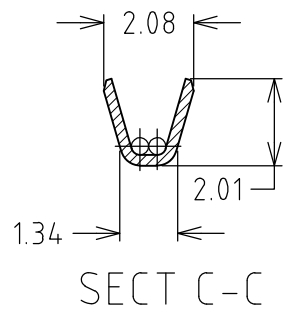

REVISIONS					
P	LTR	DESCRIPTION	DATE	DWN	APVD
	B3	REVISED PER ECR-20-100273	13AUG2020	M.M	D.Z

SECT A-A

SECT B-B

AWG#24~#20 (0.22~0.53mmsq)	1.7~2.7	1376348-2
AWG#24~#20 (0.22~0.53mmsq)	1.7~2.7	1376348-1
WIER RANGE	INSULATION DIA	型番 PART NO.

RELEASED FOR PUBLICATION

ALL RIGHTS RESERVED.

THIS DRAWING IS UNPUBLISHED.

© COPYRIGHT - TE Connectivity

DIMENSIONS: mm	DWN M.SUZUKI 16MAY2008	MATERIAL PRE-TIN COPPER ALLOY	FINISH TIN		
	CHK S.MANABE 19MAY08	 TE Connectivity			
TOLERANCES UNLESS OTHERWISE SPECIFIED:	APVD S.MANABE 19MAY08			NAME 5.0 POWER KEY CONNECTOR REC CONTACT (M)	
0 PLC ± 1 PLC ± 2 PLC ± 3 PLC ± 4 PLC ± ANGLES ± 2DEG	PRODUCT SPEC 108-5699	SIZE A4	CAGE CODE 00779	DRAWING NO C-1376348	RESTRICTED TO -
	APPLICATION SPEC 114-5292	WEIGHT 0.000000		SCALE 6:1	SHEET 1 OF 1
	CUSTOMER DRAWING	REV B3			