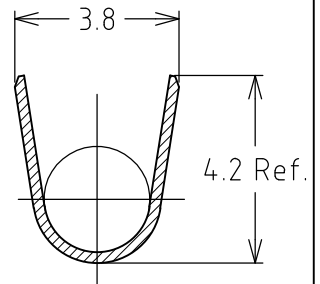

REVISIONS					
P	LTR	DESCRIPTION	DATE	DWN	APVD
	B3	REVISED PER ECR-20-100273	13AUG2020	M.M	D.Z

SECT A-A

SECT B-B

AWG#24~#20 (0.22~0.53mmsq)	1.7~2.7	1376348-2
AWG#24~#20 (0.22~0.53mmsq)	1.7~2.7	1376348-1
WIER RANGE	INSULATION DIA	型番 PART NO.

RELEASED FOR PUBLICATION

ALL RIGHTS RESERVED.

THIS DRAWING IS UNPUBLISHED.

© COPYRIGHT - TE Connectivity

DIMENSIONS: mm	DWN M.SUZUKI 16MAY2008	MATERIAL PRE-TIN COPPER ALLOY	FINISH TIN		
	CHK S.MANABE 19MAY08	 TE Connectivity			
TOLERANCES UNLESS OTHERWISE SPECIFIED:	APVD S.MANABE 19MAY08			NAME 5.0 POWER KEY CONNECTOR REC CONTACT (M)	
0 PLC ± 1 PLC ± 2 PLC ± 3 PLC ± 4 PLC ± ANGLES ± 2DEG	PRODUCT SPEC 108-5699	SIZE A4	CAGE CODE 00779	DRAWING NO C-1376348	RESTRICTED TO -
	APPLICATION SPEC 114-5292	WEIGHT 0.000000		SCALE 6:1	SHEET 1 OF 1
	CUSTOMER DRAWING	REV B3			