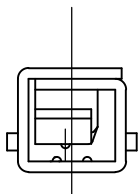

REVISIONS					
P	LTR	DESCRIPTION	DATE	DWN	APVD
	B3	REVISED PER ECR-20-100273	13AUG2020	M.M	D.Z

SECT A-A

SECT B-B

AWG#24~#20 (0.22~0.53mmsq)	1.7~2.7	1376348-2
AWG#24~#20 (0.22~0.53mmsq)	1.7~2.7	1376348-1
WIER RANGE	INSULATION DIA	型番 PART NO.

RELEASED FOR PUBLICATION

ALL RIGHTS RESERVED.

THIS DRAWING IS UNPUBLISHED.

© COPYRIGHT - TE Connectivity

DIMENSIONS: mm	DWN M.SUZUKI 16MAY2008	MATERIAL PRE-TIN COPPER ALLOY	FINISH TIN		
	CHK S.MANABE 19MAY08	 TE Connectivity			
TOLERANCES UNLESS OTHERWISE SPECIFIED:	APVD S.MANABE 19MAY08			NAME 5.0 POWER KEY CONNECTOR REC CONTACT (M)	
0 PLC ± 1 PLC ± 2 PLC ± 3 PLC ± 4 PLC ± ANGLES ± 2DEG	PRODUCT SPEC 108-5699	SIZE A4	CAGE CODE 00779	DRAWING NO C-1376348	RESTRICTED TO -
	APPLICATION SPEC 114-5292	WEIGHT 0.000000		SCALE 6:1	SHEET 1 OF 1
	CUSTOMER DRAWING	REV B3			