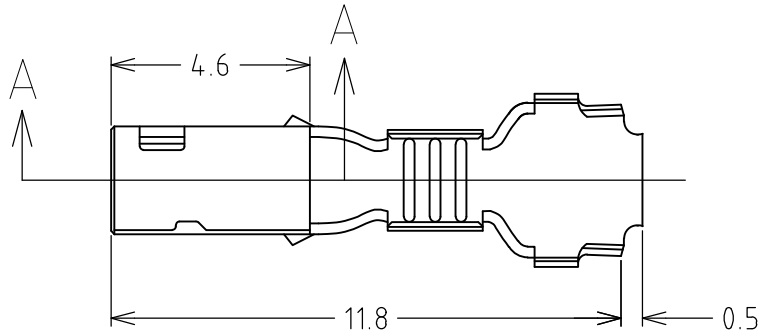

REVISIONS					
P	LTR	DESCRIPTION	DATE	DWN	APVD
	B3	REVISED PER ECR-20-100273	13AUG2020	M.M	D.Z

SECT A-A

SECT B-B

AWG#24~#20 (0.22~0.53mmsq)	1.7~2.7	1376348-2
AWG#24~#20 (0.22~0.53mmsq)	1.7~2.7	1376348-1
WIER RANGE	INSULATION DIA	型番 PART NO.

RELEASED FOR PUBLICATION

ALL RIGHTS RESERVED.

THIS DRAWING IS UNPUBLISHED.

© COPYRIGHT - TE Connectivity

DIMENSIONS: mm	DWN M.SUZUKI 16MAY2008	MATERIAL PRE-TIN COPPER ALLOY	FINISH TIN		
	CHK S.MANABE 19MAY08	 TE Connectivity			
TOLERANCES UNLESS OTHERWISE SPECIFIED:	APVD S.MANABE 19MAY08			NAME 5.0 POWER KEY CONNECTOR REC CONTACT (M)	
0 PLC ± 1 PLC ± 2 PLC ± 3 PLC ± 4 PLC ± ANGLES ± 2DEG	PRODUCT SPEC 108-5699	SIZE A4	CAGE CODE 00779	DRAWING NO C-1376348	RESTRICTED TO -
	APPLICATION SPEC 114-5292	WEIGHT 0.000000		SCALE 6:1	SHEET 1 OF 1
	CUSTOMER DRAWING	REV B3			