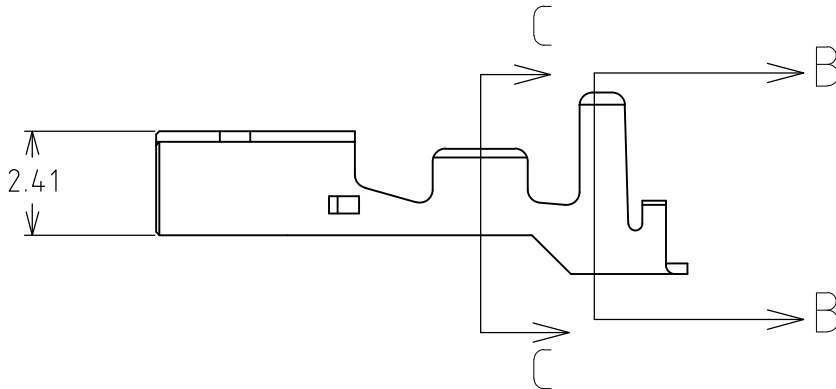

REVISIONS					
P	LTR	DESCRIPTION	DATE	DWN	APVD
	B3	REVISED PER ECR-20-100273	13AUG2020	M.M	D.Z

SECT A-A

SECT B-B

AWG#24~#20 (0.22~0.53mmsq)	1.7~2.7	1376348-2
AWG#24~#20 (0.22~0.53mmsq)	1.7~2.7	1376348-1
WIER RANGE	INSULATION DIA	型番 PART NO.

RELEASED FOR PUBLICATION

ALL RIGHTS RESERVED.

THIS DRAWING IS UNPUBLISHED.

© COPYRIGHT - TE Connectivity

DIMENSIONS: mm	DWN M.SUZUKI 16MAY2008	MATERIAL PRE-TIN COPPER ALLOY	FINISH TIN		
	CHK S.MANABE 19MAY08	 TE Connectivity			
TOLERANCES UNLESS OTHERWISE SPECIFIED:	APVD S.MANABE 19MAY08			NAME 5.0 POWER KEY CONNECTOR REC CONTACT (M)	
0 PLC ± 1 PLC ± 2 PLC ± 3 PLC ± 4 PLC ± ANGLES ± 2DEG	PRODUCT SPEC 108-5699	SIZE A4	CAGE CODE 00779	DRAWING NO C-1376348	RESTRICTED TO -
	APPLICATION SPEC 114-5292	WEIGHT 0.000000		SCALE 6:1	SHEET 1 OF 1
	CUSTOMER DRAWING	REV B3			